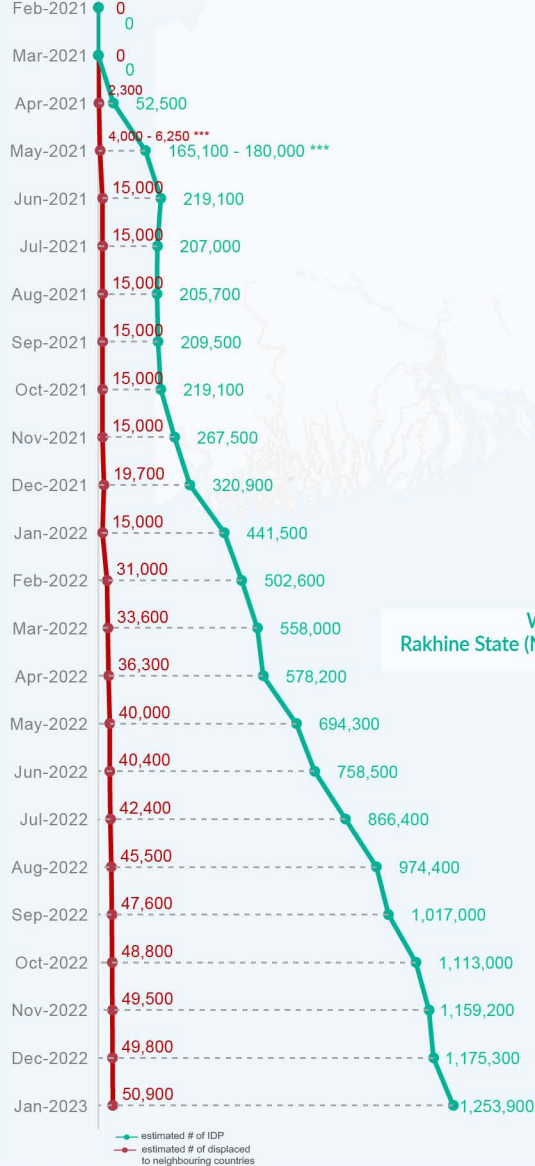

Key figures

Estimated # of IDPs → 1,253,900
 Estimated # of displaced to neighbouring countries → 50,900

Source : UN in Myanmar

Estimated displacement figures by Month

*54,000 persons are displaced by armed conflict in neighbouring Kayah State while 6,800 persons are displaced by inter-EAO conflict between SSPP and RCSS

**UN Estimates

***Range of figures was used while data collection was in progress

Estimated internal displacement within Myanmar since 1 February 2021
(rounded to the nearest hundred)

Estimated displacement to neighbouring countries since 1 February 2021, who remain displaced
(rounded to the nearest hundred)

The boundaries and names shown on this map do not imply official endorsement or acceptance by the United Nations

Key figures

1,584,300

Estimated total IDPs within Myanmar

330,400
 Estimated # of IDPs displaced prior to 1 Feb 2021
 (As of 30 June, 2022)

1,253,900
 Estimated # of IDPs displaced post 1 Feb 2021
 (As of 30 Jan, 2023)

 Prior to 1 Feb 2021

 Post 1 Feb 2021

Source : UN in Myanmar

Estimated total internally displaced person (IDPs) within Myanmar (as of 30 Jan 2023)