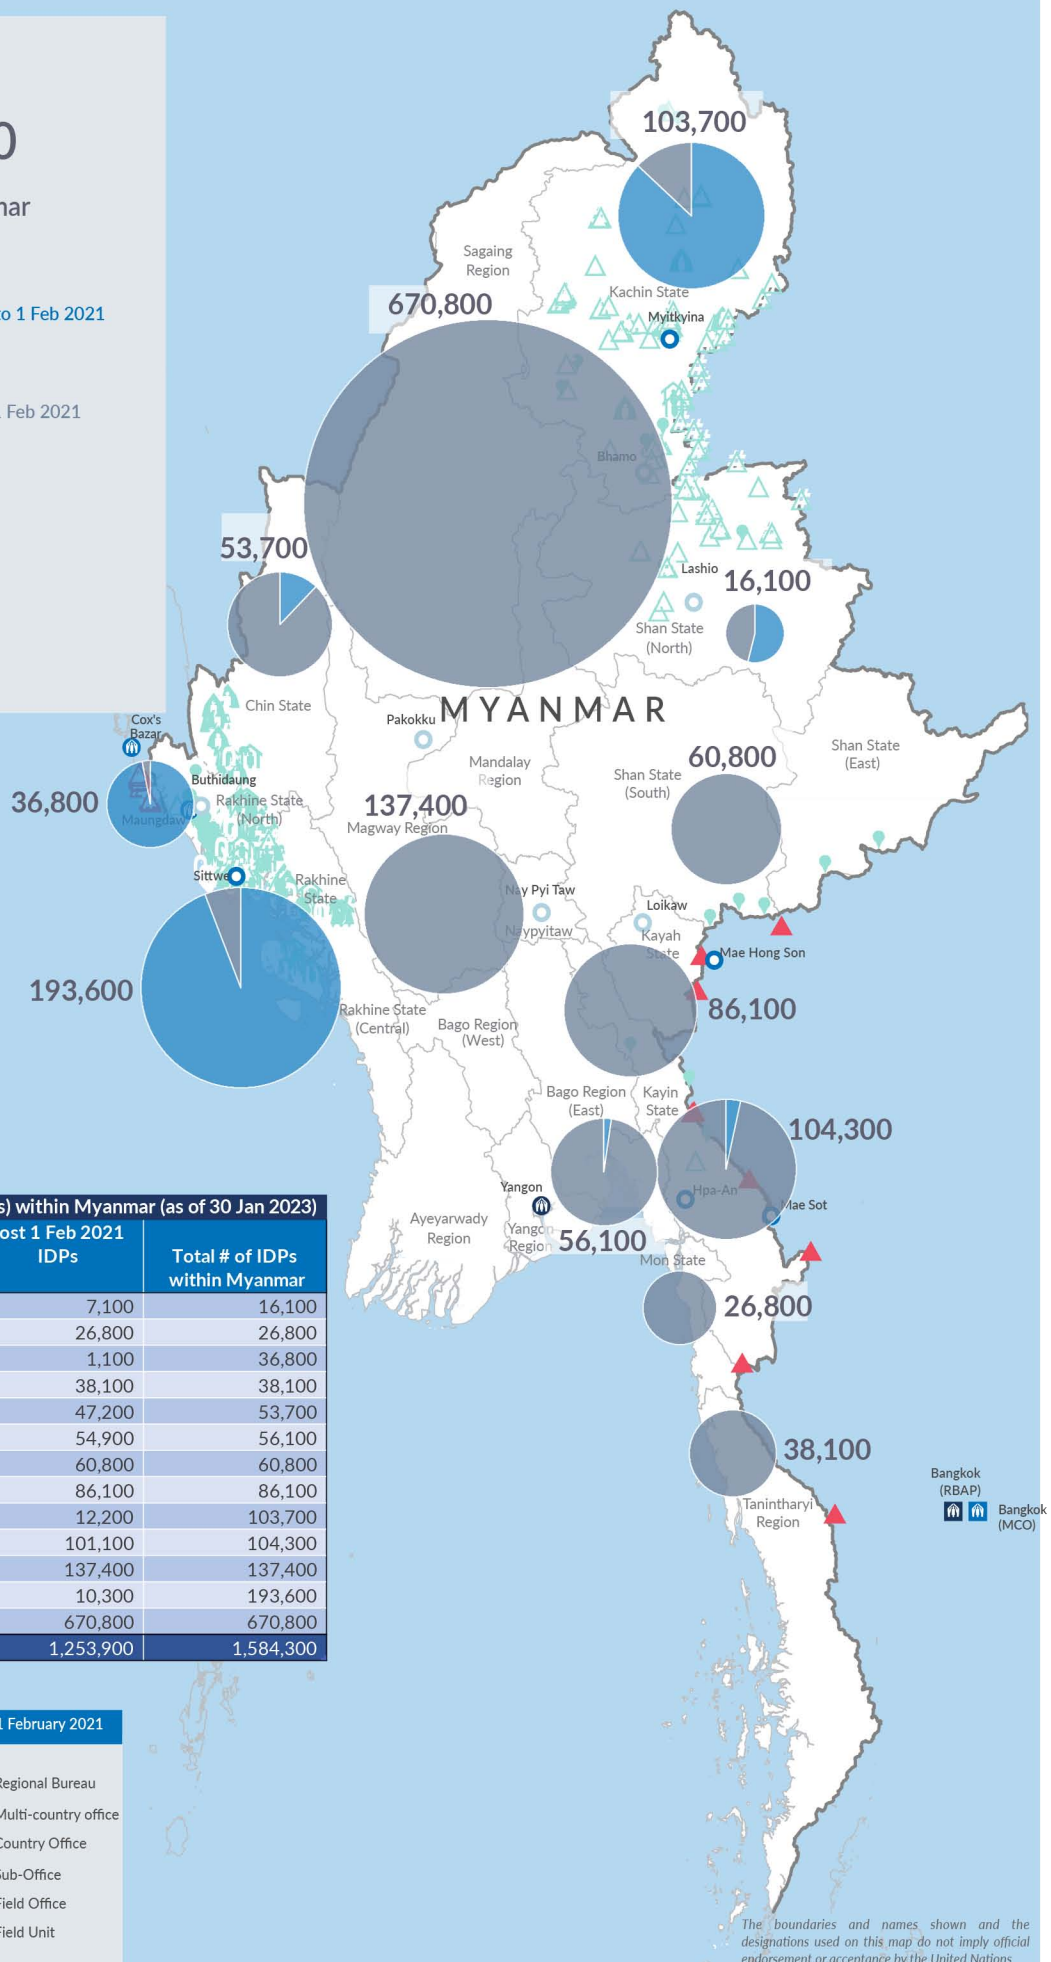

Key figures

Estimated # of IDPs → 1,253,900
 Estimated # of displaced to neighbouring countries → 50,900

Source : UN in Myanmar

Estimated displacement figures by Month

*54,000 persons are displaced by armed conflict in neighbouring Kayah State while 6,800 persons are displaced by inter-EAO conflict between SSPP and RCSS

The boundaries and names shown on this map do not imply official endorsement or acceptance by the United Nations

Key figures

1,584,300

Estimated total IDPs within Myanmar

330,400
 Estimated # of IDPs displaced prior to 1 Feb 2021
 (As of 30 June, 2022)

1,253,900
 Estimated # of IDPs displaced post 1 Feb 2021
 (As of 30 Jan, 2023)

 Prior to 1 Feb 2021

 Post 1 Feb 2021

Source : UN in Myanmar

Estimated total internally displaced person (IDPs) within Myanmar (as of 30 Jan 2023)

State/Region	Prior to 1 Feb 2021 IDPs	Post 1 Feb 2021 IDPs	Total # of IDPs within Myanmar
Shan State (North)	9,000	7,100	16,100
Mon State	-	26,800	26,800
Rakhine State (North)	35,700	1,100	36,800
Tanintharyi Region	-	38,100	38,100
Chin State	6,500	47,200	53,700
Bago Region (East)	1,200	54,900	56,100
Shan State (South)	-	60,800	60,800
Kayah State	-	86,100	86,100
Kachin State	91,500	12,200	103,700
Kayin State	3,200	101,100	104,300
Magway Region	-	137,400	137,400
Rakhine State (Central)	183,300	10,300	193,600
Sagaing Region	-	670,800	670,800
Grand Total	330,400	1,253,900	1,584,300