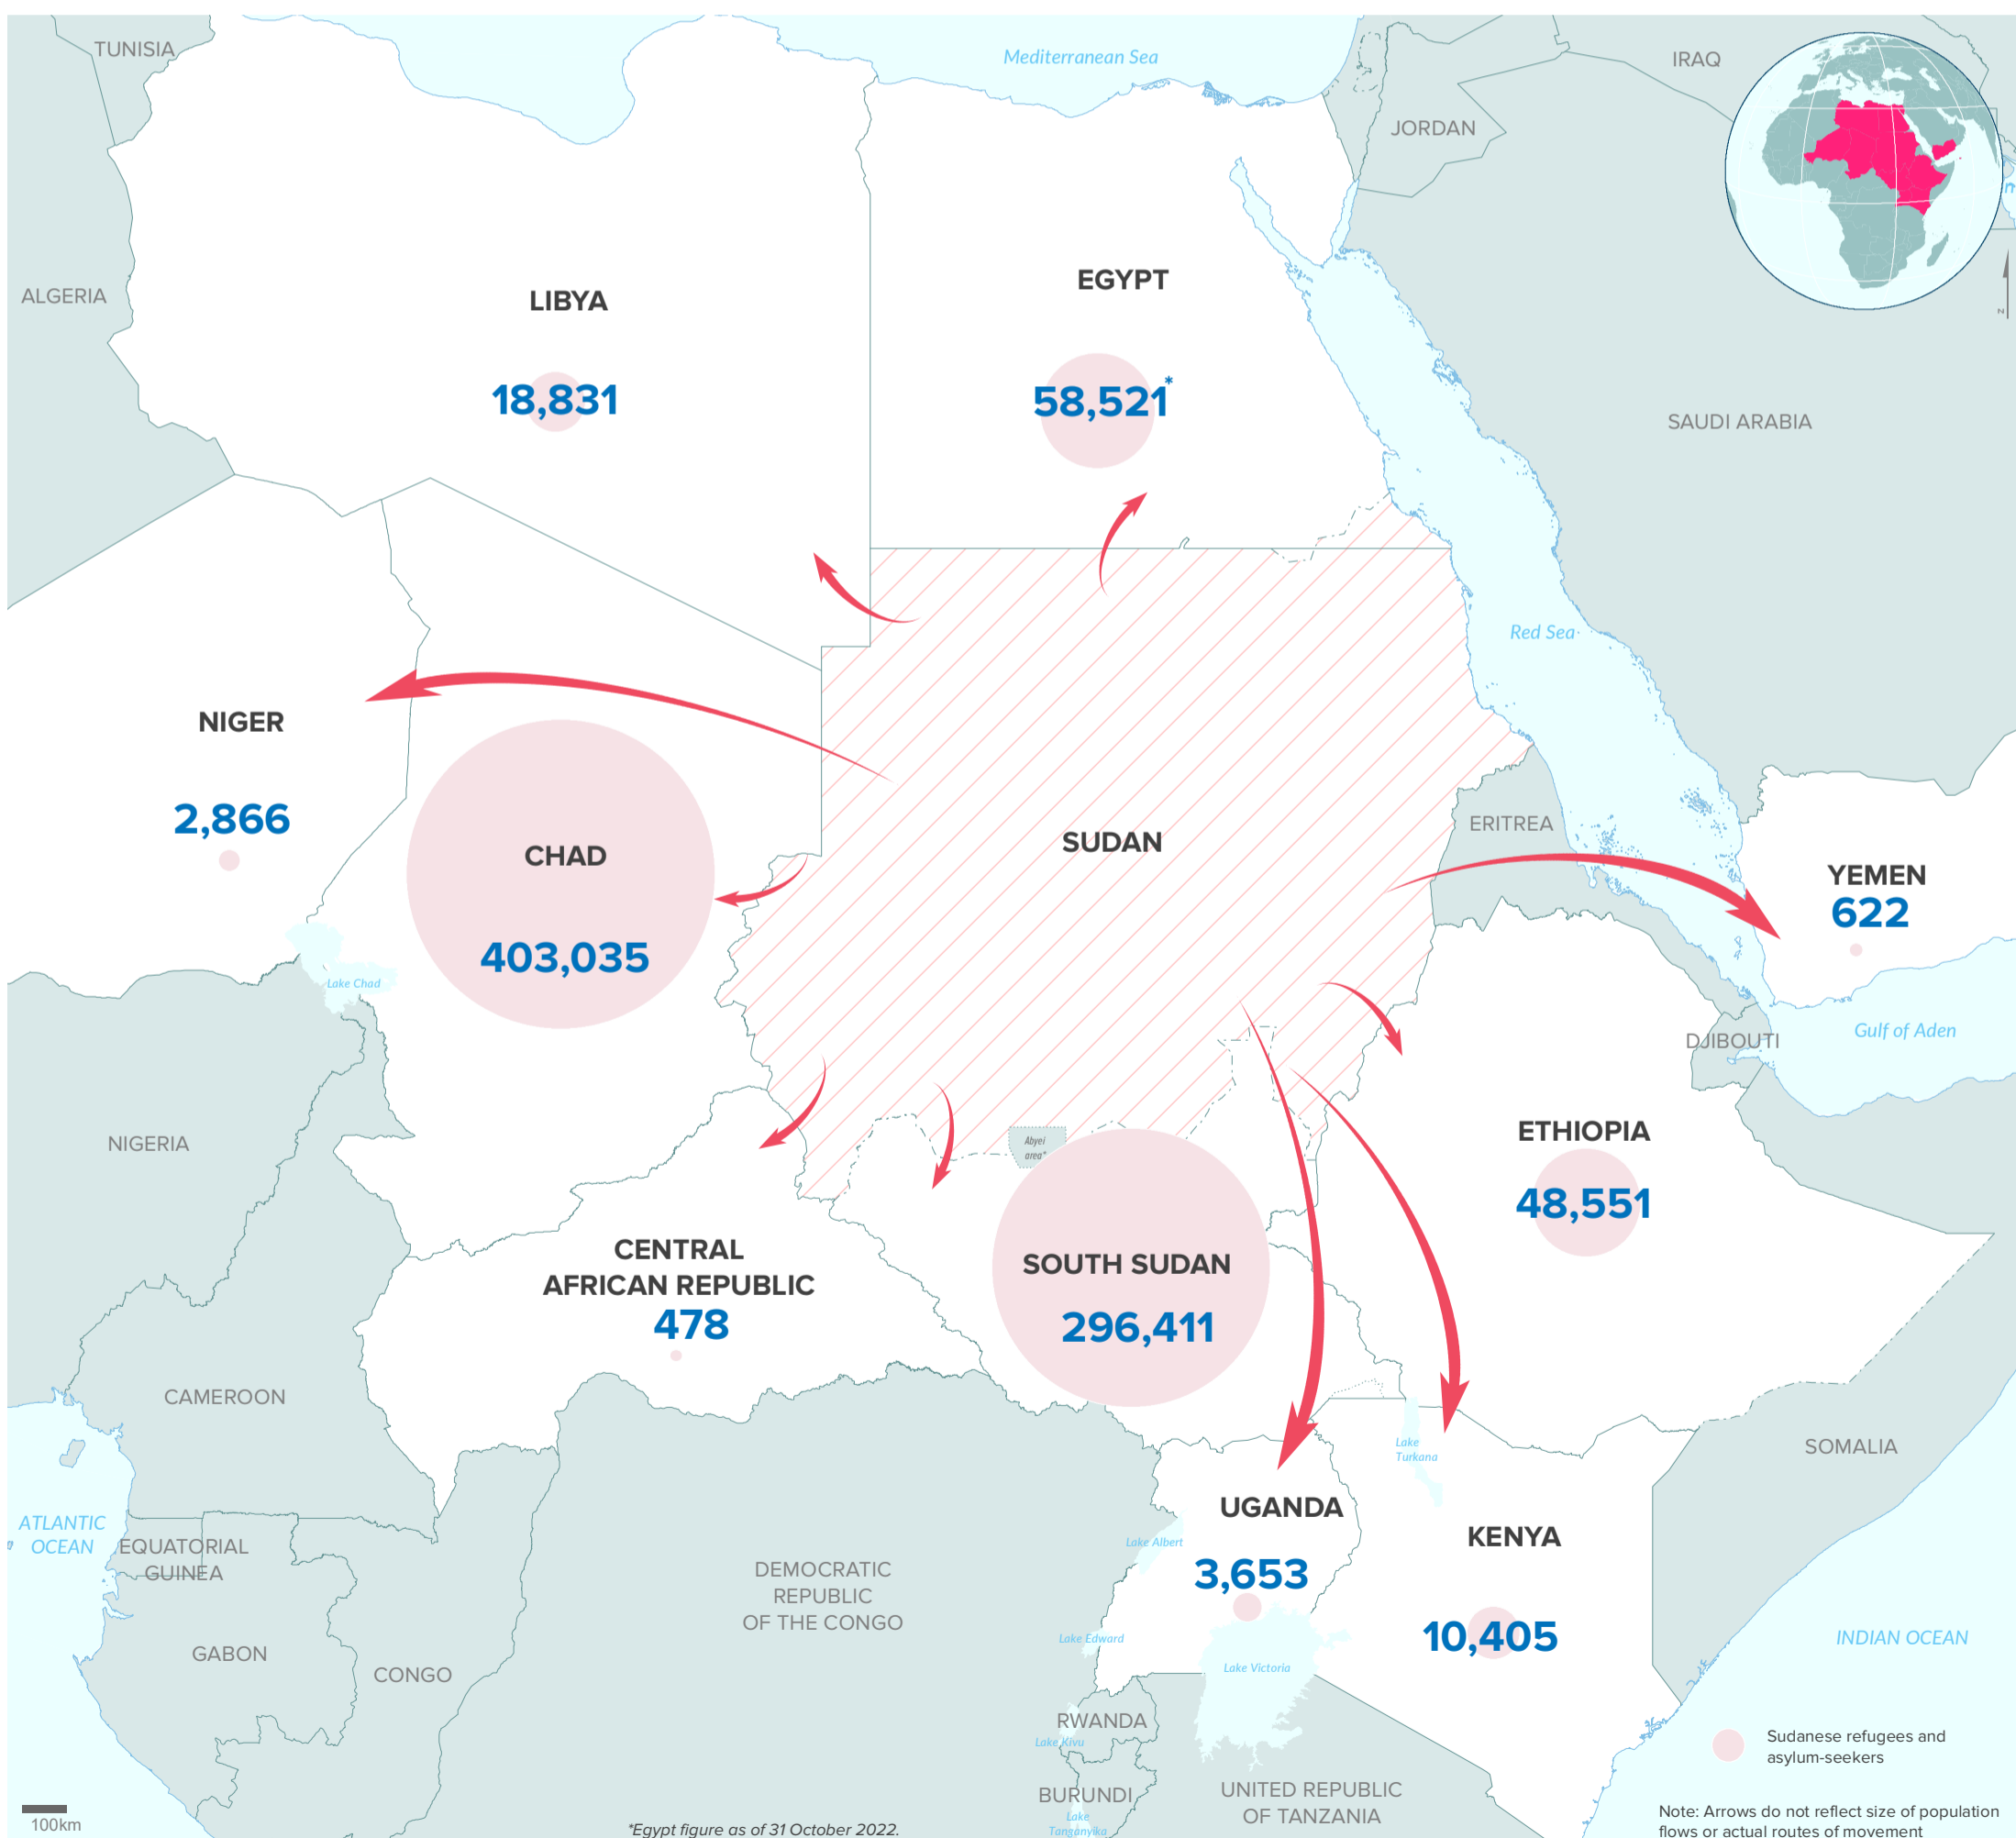

843,373
SUDANESE REFUGEES AND ASYLUM-SEEKERS

3.71M
INTERNALLY DISPLACED IN SUDAN

2,060
ASSISTED REFUGEE RETURNEES (2019)

1.14M
REFUGEES AND ASYLUM-SEEKERS IN SUDAN

TOTALS BY HOST COUNTRY

Chad	403,035
South Sudan	296,411
Egypt	58,521
Ethiopia	48,551
Libya	18,831
Kenya	10,405
Uganda	3,653
Niger	2,866
Yemen	622
Central African Rep.	478

KEY POPULATION STATISTICS
SUDANESE REFUGEES AND ASYLUM-SEEKERS

The boundaries and names shown and the designations used on this map do not imply official endorsement or acceptance by the United Nations. Final boundaries between the Republic of Sudan and the Republic of South Sudan and Somalia and Ethiopia have not yet been determined. Final status of the Abyei area is not yet determined.
 Creation date: 20 Dec 2022 Sources: Geographic data: UNCS. Population statistics: UNHCR Monthly Statistical Reports 30 November 2022 or latest available. Statistics should be considered provisional and subject to change.
 Author: UNHCR Regional Bureau for East and Horn of Africa and Great Lakes Feedback: DIMAEHAGL@unhcr.org