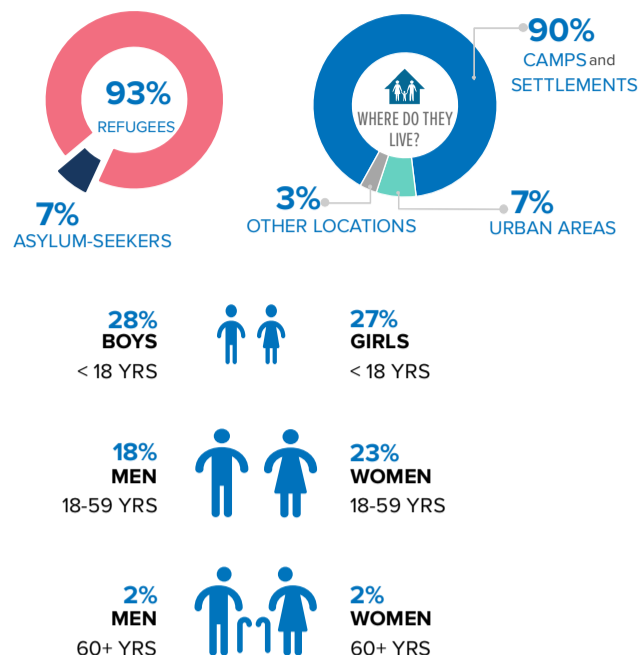

843,373
SUDANESE REFUGEES AND ASYLUM-SEEKERS

3.71M
INTERNALLY DISPLACED IN SUDAN

2,060
ASSISTED REFUGEE RETURNEES (2019)

1.14M
REFUGEES AND ASYLUM-SEEKERS IN SUDAN

TOTALS BY HOST COUNTRY

Chad	403,035
South Sudan	296,411
Egypt	58,521
Ethiopia	48,551
Libya	18,831
Kenya	10,405
Uganda	3,653
Niger	2,866
Yemen	622
Central African Rep.	478

KEY POPULATION STATISTICS
SUDANESE REFUGEES AND ASYLUM-SEEKERS

The boundaries and names shown and the designations used on this map do not imply official endorsement or acceptance by the United Nations. Final boundaries between the Republic of Sudan and the Republic of South Sudan and Somalia and Ethiopia have not yet been determined. Final status of the Abyei area is not yet determined.
 Creation date: 20 Dec 2022 Sources: Geographic data: UNCS. Population statistics: UNHCR Monthly Statistical Reports 30 November 2022 or latest available. Statistics should be considered provisional and subject to change.
 Author: UNHCR Regional Bureau for East and Horn of Africa and Great Lakes Feedback: DIMAEHAGL@unhcr.org