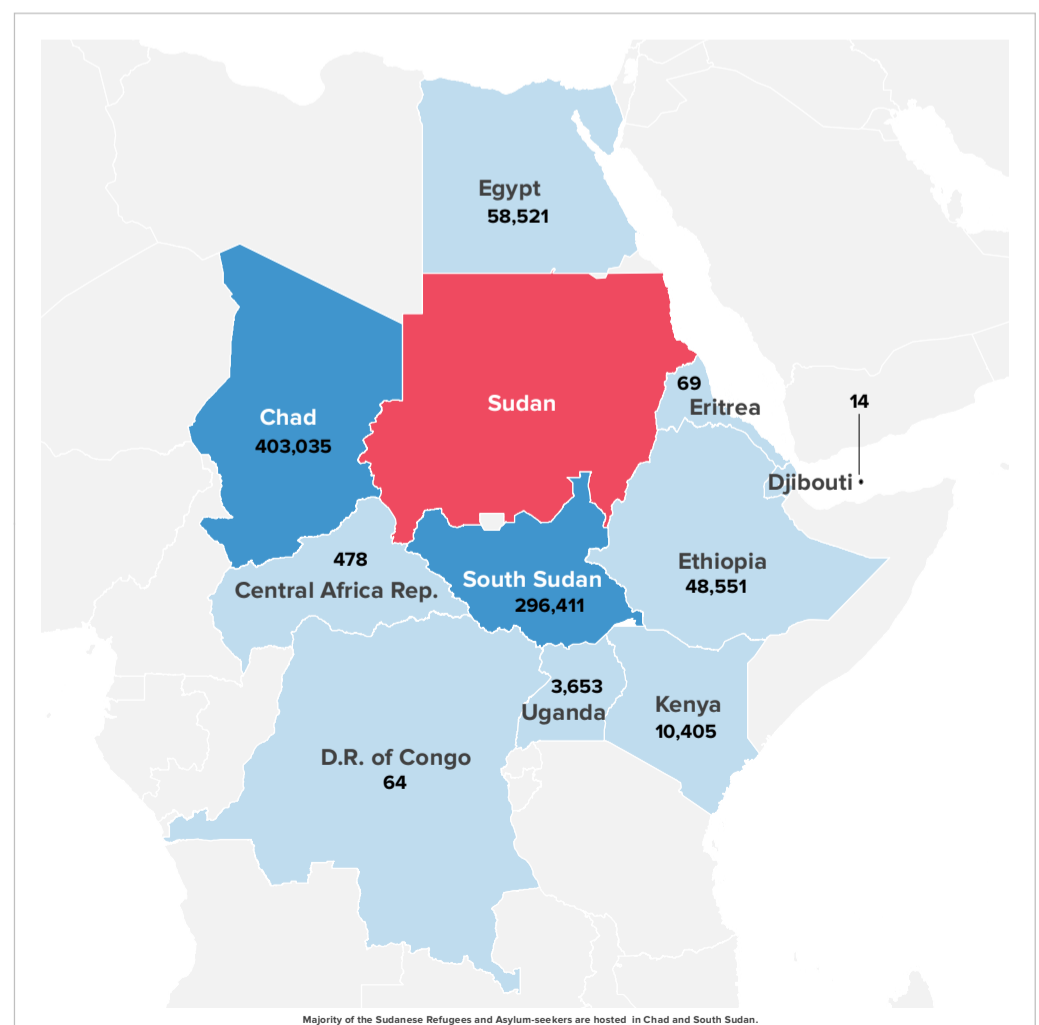

9.06M

POPULATION FORCIBLY DISPLACED

3.12M

REFUGEES & ASYLUM-SEEKERS

5.94M

INTERNALLY DISPLACED

By the end of November 2022, a total of 9.06 million people remain displaced within and from South Sudan and Sudan. This includes 2.30 million refugees from South Sudan and a further 821,201 refugees from Sudan, as well as 2.23 million internally displaced persons (IDPs) in South Sudan and 3.71 million IDPs in Sudan.

SOUTH SUDAN

2.30M

South Sudanese refugees and asylum-seekers

2.23M

Internally displaced persons in South Sudan

SUDAN

821,201

Sudanese refugees and asylum-seekers

3.71M

Internally displaced persons in Sudan

REFUGEES AND ASYLUM-SEEKERS

HOST COUNTRIES

REFUGEES AND ASYLUM-SEEKERS

HOST COUNTRIES

Egypt and Sudan RefAs figures as of 31 October 2022.