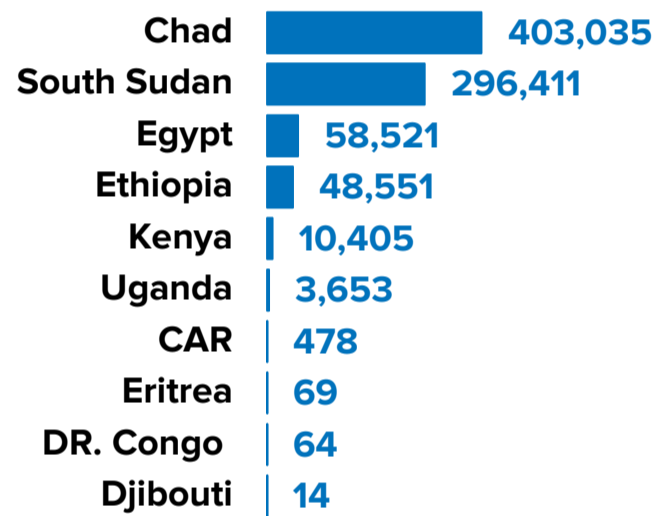

9.06M

POPULATION FORCIBLY DISPLACED

3.12M

REFUGEES & ASYLUM-SEEKERS

5.94M

INTERNALLY DISPLACED

By the end of November 2022, a total of 9.06 million people remain displaced within and from South Sudan and Sudan. This includes 2.30 million refugees from South Sudan and a further 821,201 refugees from Sudan, as well as 2.23 million internally displaced persons (IDPs) in South Sudan and 3.71 million IDPs in Sudan.

SOUTH SUDAN

2.30M

South Sudanese refugees and asylum-seekers

2.23M

Internally displaced persons in South Sudan

SUDAN

821,201

Sudanese refugees and asylum-seekers

3.71M

Internally displaced persons in Sudan

REFUGEES AND ASYLUM-SEEKERS

HOST COUNTRIES

REFUGEES AND ASYLUM-SEEKERS

HOST COUNTRIES

Egypt and Sudan RefAs figures as of 31 October 2022.