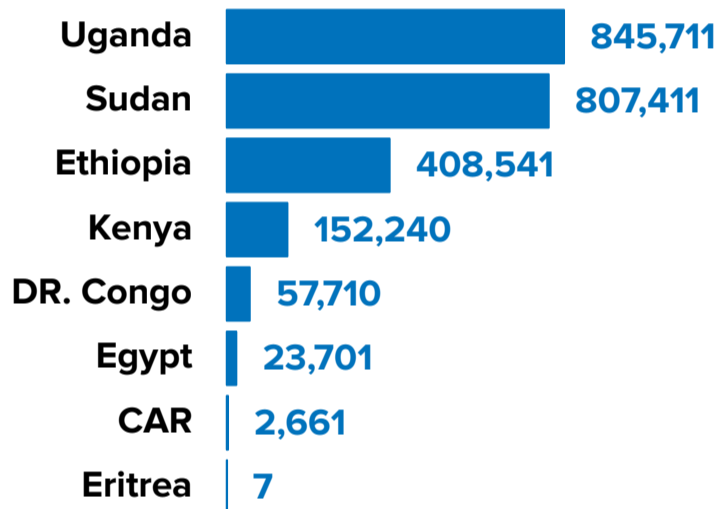

9.06M

POPULATION FORCIBLY DISPLACED

3.12M

REFUGEES & ASYLUM-SEEKERS

5.94M

INTERNALLY DISPLACED

By the end of November 2022, a total of 9.06 million people remain displaced within and from South Sudan and Sudan. This includes 2.30 million refugees from South Sudan and a further 821,201 refugees from Sudan, as well as 2.23 million internally displaced persons (IDPs) in South Sudan and 3.71 million IDPs in Sudan.

SOUTH SUDAN

2.30M

South Sudanese refugees and asylum-seekers

2.23M

Internally displaced persons in South Sudan

SUDAN

821,201

Sudanese refugees and asylum-seekers

3.71M

Internally displaced persons in Sudan

REFUGEES AND ASYLUM-SEEKERS

HOST COUNTRIES

REFUGEES AND ASYLUM-SEEKERS

HOST COUNTRIES

Egypt and Sudan RefAs figures as of 31 October 2022.