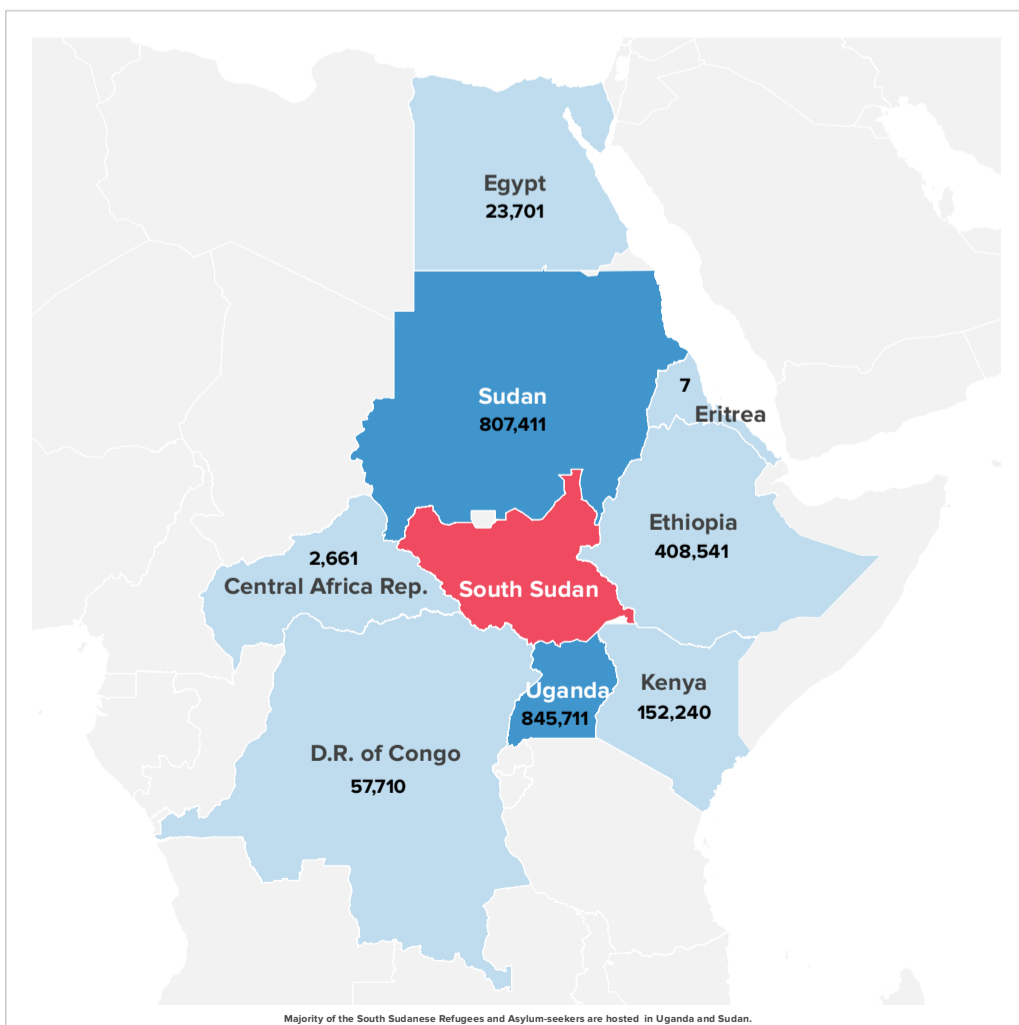

9.06M

POPULATION FORCIBLY DISPLACED

3.12M

REFUGEES & ASYLUM-SEEKERS

5.94M

INTERNALLY DISPLACED

By the end of November 2022, a total of 9.06 million people remain displaced within and from South Sudan and Sudan. This includes 2.30 million refugees from South Sudan and a further 821,201 refugees from Sudan, as well as 2.23 million internally displaced persons (IDPs) in South Sudan and 3.71 million IDPs in Sudan.

SOUTH SUDAN

2.30M

South Sudanese refugees and asylum-seekers

2.23M

Internally displaced persons in South Sudan

SUDAN

821,201

Sudanese refugees and asylum-seekers

3.71M

Internally displaced persons in Sudan

REFUGEES AND ASYLUM-SEEKERS

HOST COUNTRIES

REFUGEES AND ASYLUM-SEEKERS

HOST COUNTRIES

Egypt and Sudan RefAs figures as of 31 October 2022.