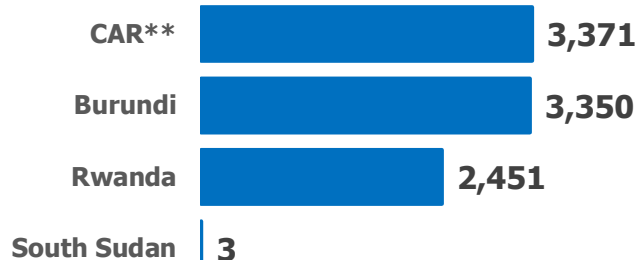

KEY FIGURES

VOLREP OUT

VOLREP IN

Country of Repatriation

Country of Repatriation

REPATRIATION FROM DRC TO OTHER COUNTRIES PER MONTH AND PER YEAR

1. REPATRIATION FROM DRC SINCE JANUARY 2022

2. REPATRIATION FROM DRC SINCE 2018

REPATRIATION FROM OTHER COUNTRIES TO THE DRC PER MONTH AND PER YEAR

1. REPATRIATION IN DRC SINCE JANUARY 2022

2. REPATRIATION IN DRC SINCE 2018

MAP OF TOP 5 PROVINCES WHERE REPATRIATION HAPPENED

The boundaries and names shown and the designations used on this map do not imply official endorsement or acceptance by the United Nations.

* Family ID not available for 6 individuals **CAR = Central African Republic VolRep = Voluntary Repatriation ***PoCs = Persons of Concern