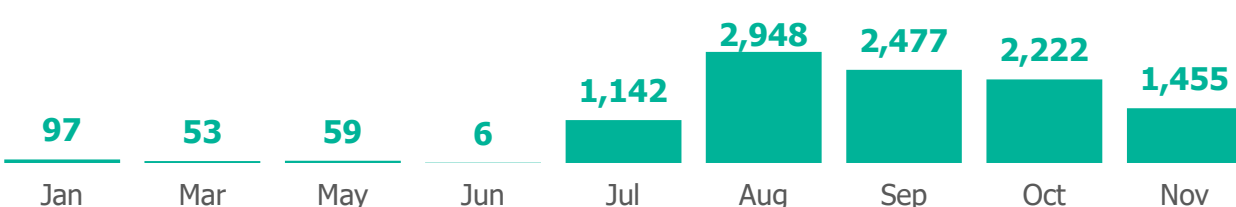

KEY FIGURES

VOLREP OUT

VOLREP IN

Country of Repatriation

Country of Repatriation

REPATRIATION FROM DRC TO OTHER COUNTRIES PER MONTH AND PER YEAR

1. REPATRIATION FROM DRC SINCE JANUARY 2022

2. REPATRIATION FROM DRC SINCE 2018

REPATRIATION FROM OTHER COUNTRIES TO THE DRC PER MONTH AND PER YEAR

1. REPATRIATION IN DRC SINCE JANUARY 2022

2. REPATRIATION IN DRC SINCE 2018

MAP OF TOP 5 PROVINCES WHERE REPATRIATION HAPPENED

The boundaries and names shown and the designations used on this map do not imply official endorsement or acceptance by the United Nations.