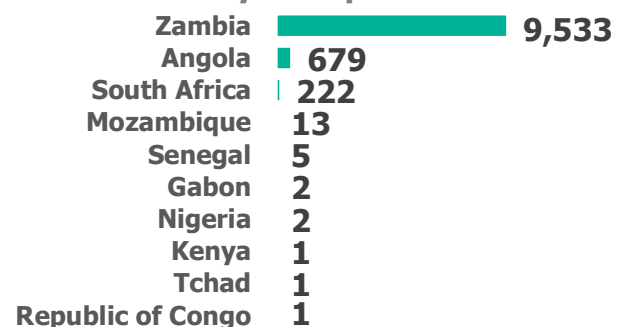

KEY FIGURES

VOLREP OUT

VOLREP IN

Country of Repatriation

Country of Repatriation

REPATRIATION FROM DRC TO OTHER COUNTRIES PER MONTH AND PER YEAR

1. REPATRIATION FROM DRC SINCE JANUARY 2022

2. REPATRIATION FROM DRC SINCE 2018

REPATRIATION FROM OTHER COUNTRIES TO THE DRC PER MONTH AND PER YEAR

1. REPATRIATION IN DRC SINCE JANUARY 2022

2. REPATRIATION IN DRC SINCE 2018

MAP OF TOP 5 PROVINCES WHERE REPATRIATION HAPPENED

The boundaries and names shown and the designations used on this map do not imply official endorsement or acceptance by the United Nations.

* Family ID not available for 6 individuals **CAR = Central African Republic VolRep = Voluntary Repatriation ***PoCs = Persons of Concern