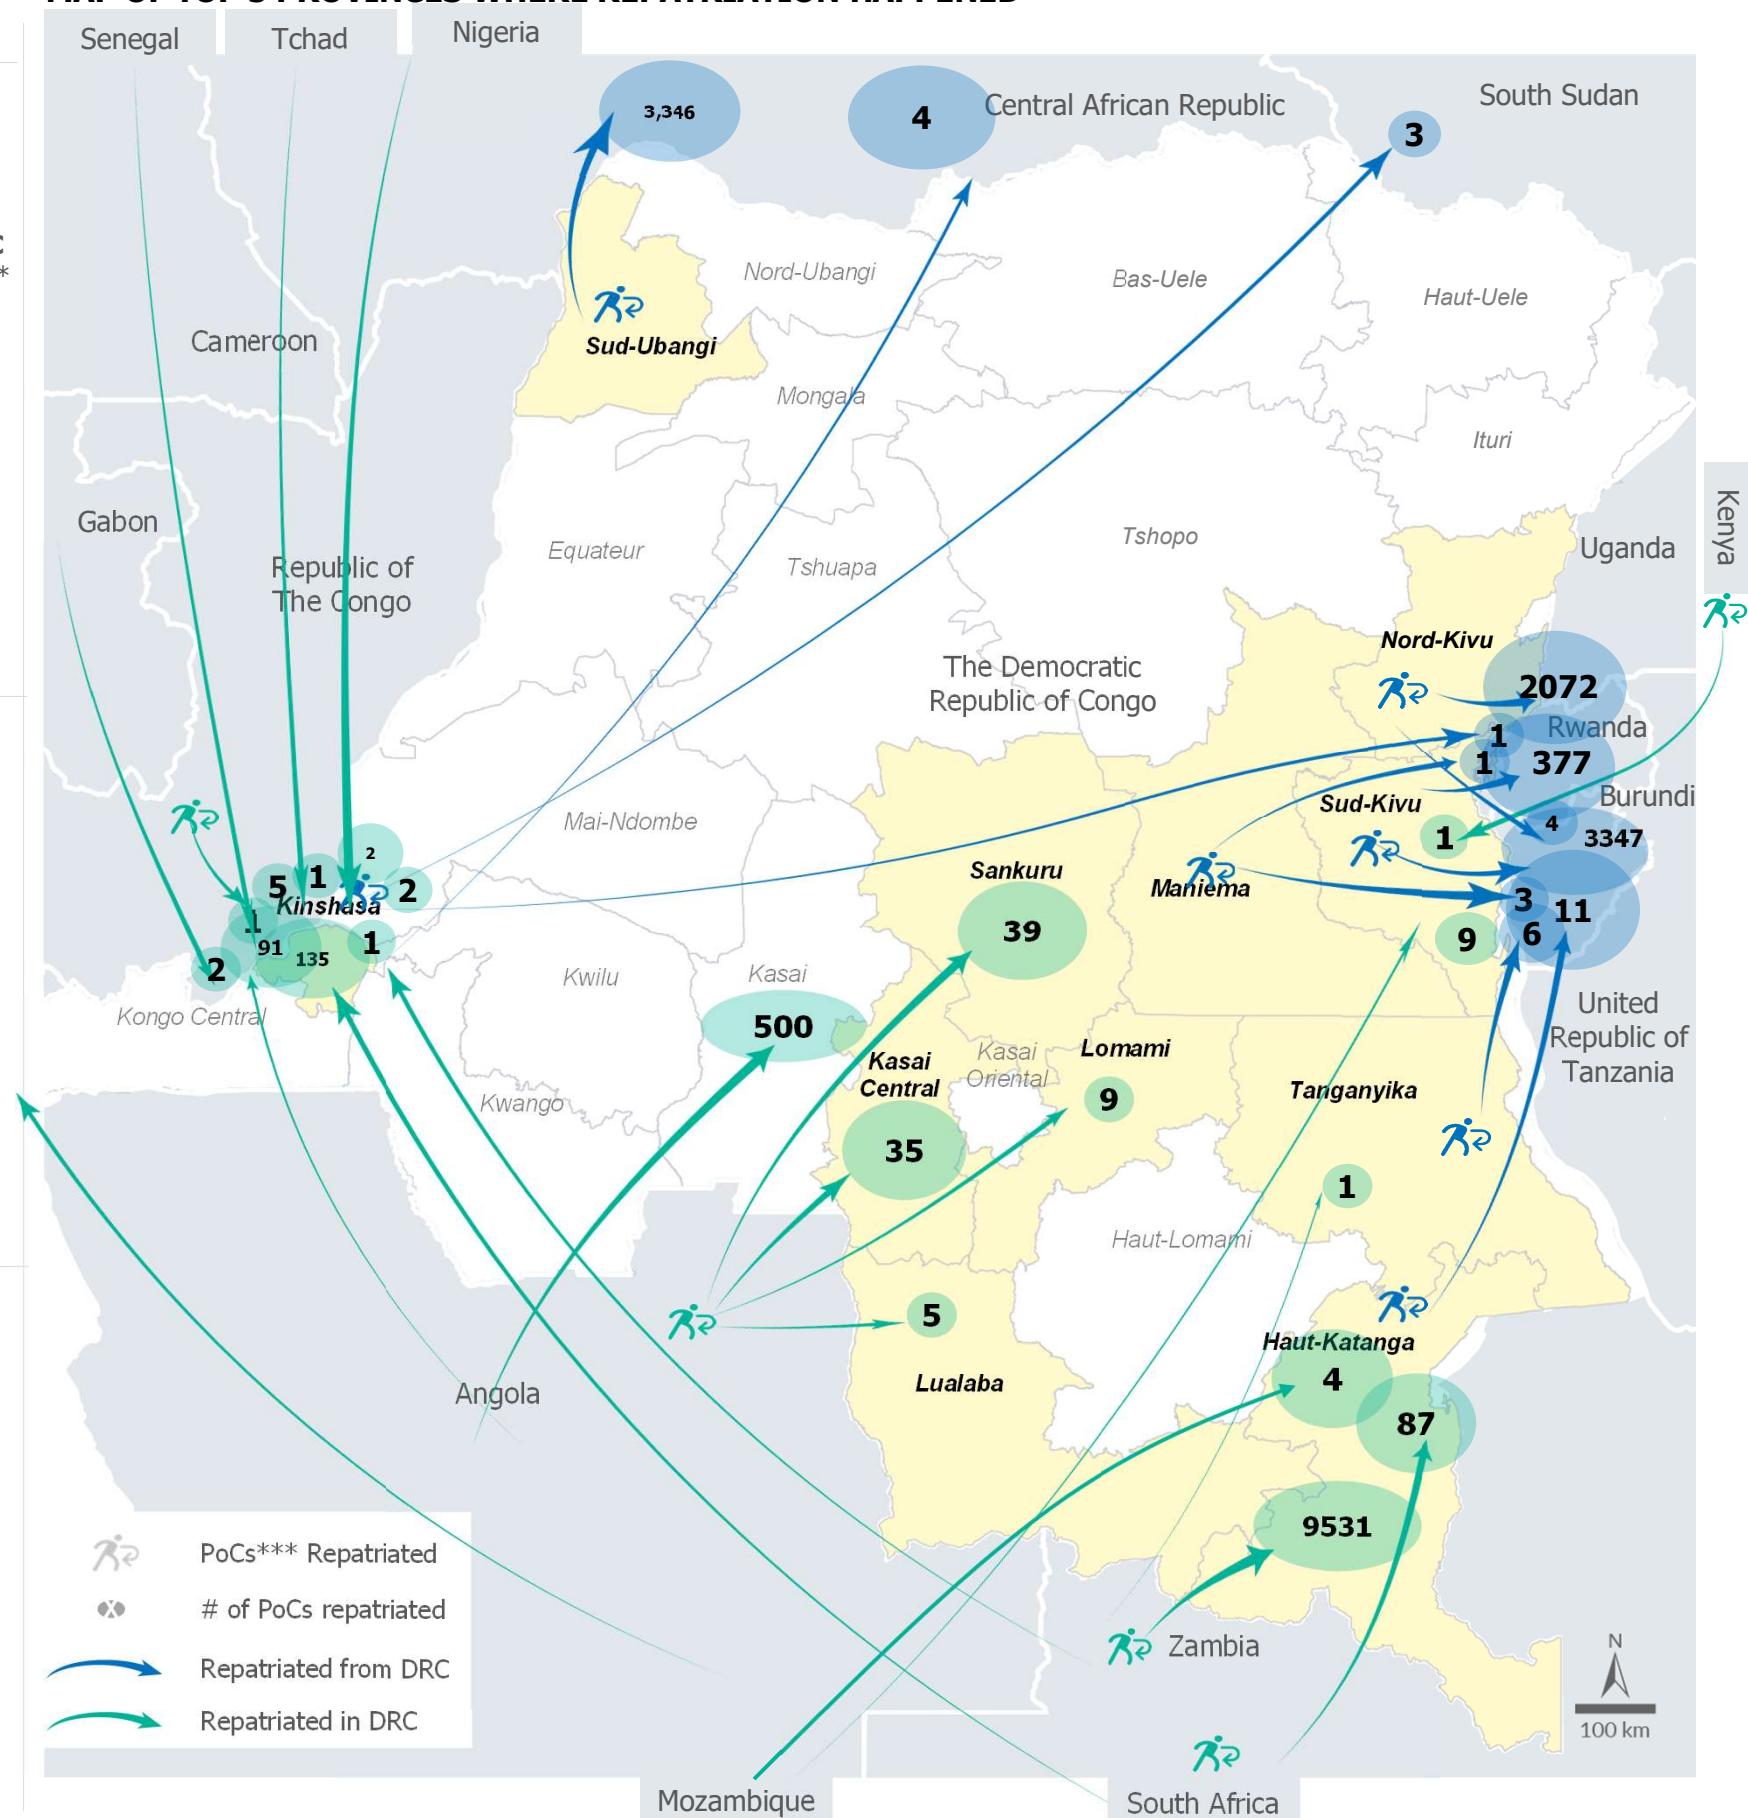

KEY FIGURES

VOLREP OUT

VOLREP IN

Country of Repatriation

Country of Repatriation

REPATRIATION FROM DRC TO OTHER COUNTRIES PER MONTH AND PER YEAR

1. REPATRIATION FROM DRC SINCE JANUARY 2022

2. REPATRIATION FROM DRC SINCE 2018

REPATRIATION FROM OTHER COUNTRIES TO THE DRC PER MONTH AND PER YEAR

1. REPATRIATION IN DRC SINCE JANUARY 2022

2. REPATRIATION IN DRC SINCE 2018

MAP OF TOP 5 PROVINCES WHERE REPATRIATION HAPPENED

The boundaries and names shown and the designations used on this map do not imply official endorsement or acceptance by the United Nations.

* Family ID not available for 6 individuals **CAR = Central African Republic VolRep = Voluntary Repatriation ***PoCs = Persons of Concern