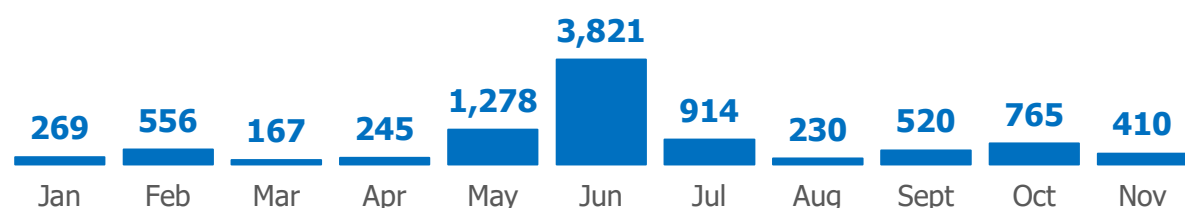

KEY FIGURES

VOLREP OUT

VOLREP IN

Country of Repatriation

Country of Repatriation

REPATRIATION FROM DRC TO OTHER COUNTRIES PER MONTH AND PER YEAR

1. REPATRIATION FROM DRC SINCE JANUARY 2022

2. REPATRIATION FROM DRC SINCE 2018

REPATRIATION FROM OTHER COUNTRIES TO THE DRC PER MONTH AND PER YEAR

1. REPATRIATION IN DRC SINCE JANUARY 2022

2. REPATRIATION IN DRC SINCE 2018

MAP OF TOP 5 PROVINCES WHERE REPATRIATION HAPPENED

The boundaries and names shown and the designations used on this map do not imply official endorsement or acceptance by the United Nations.