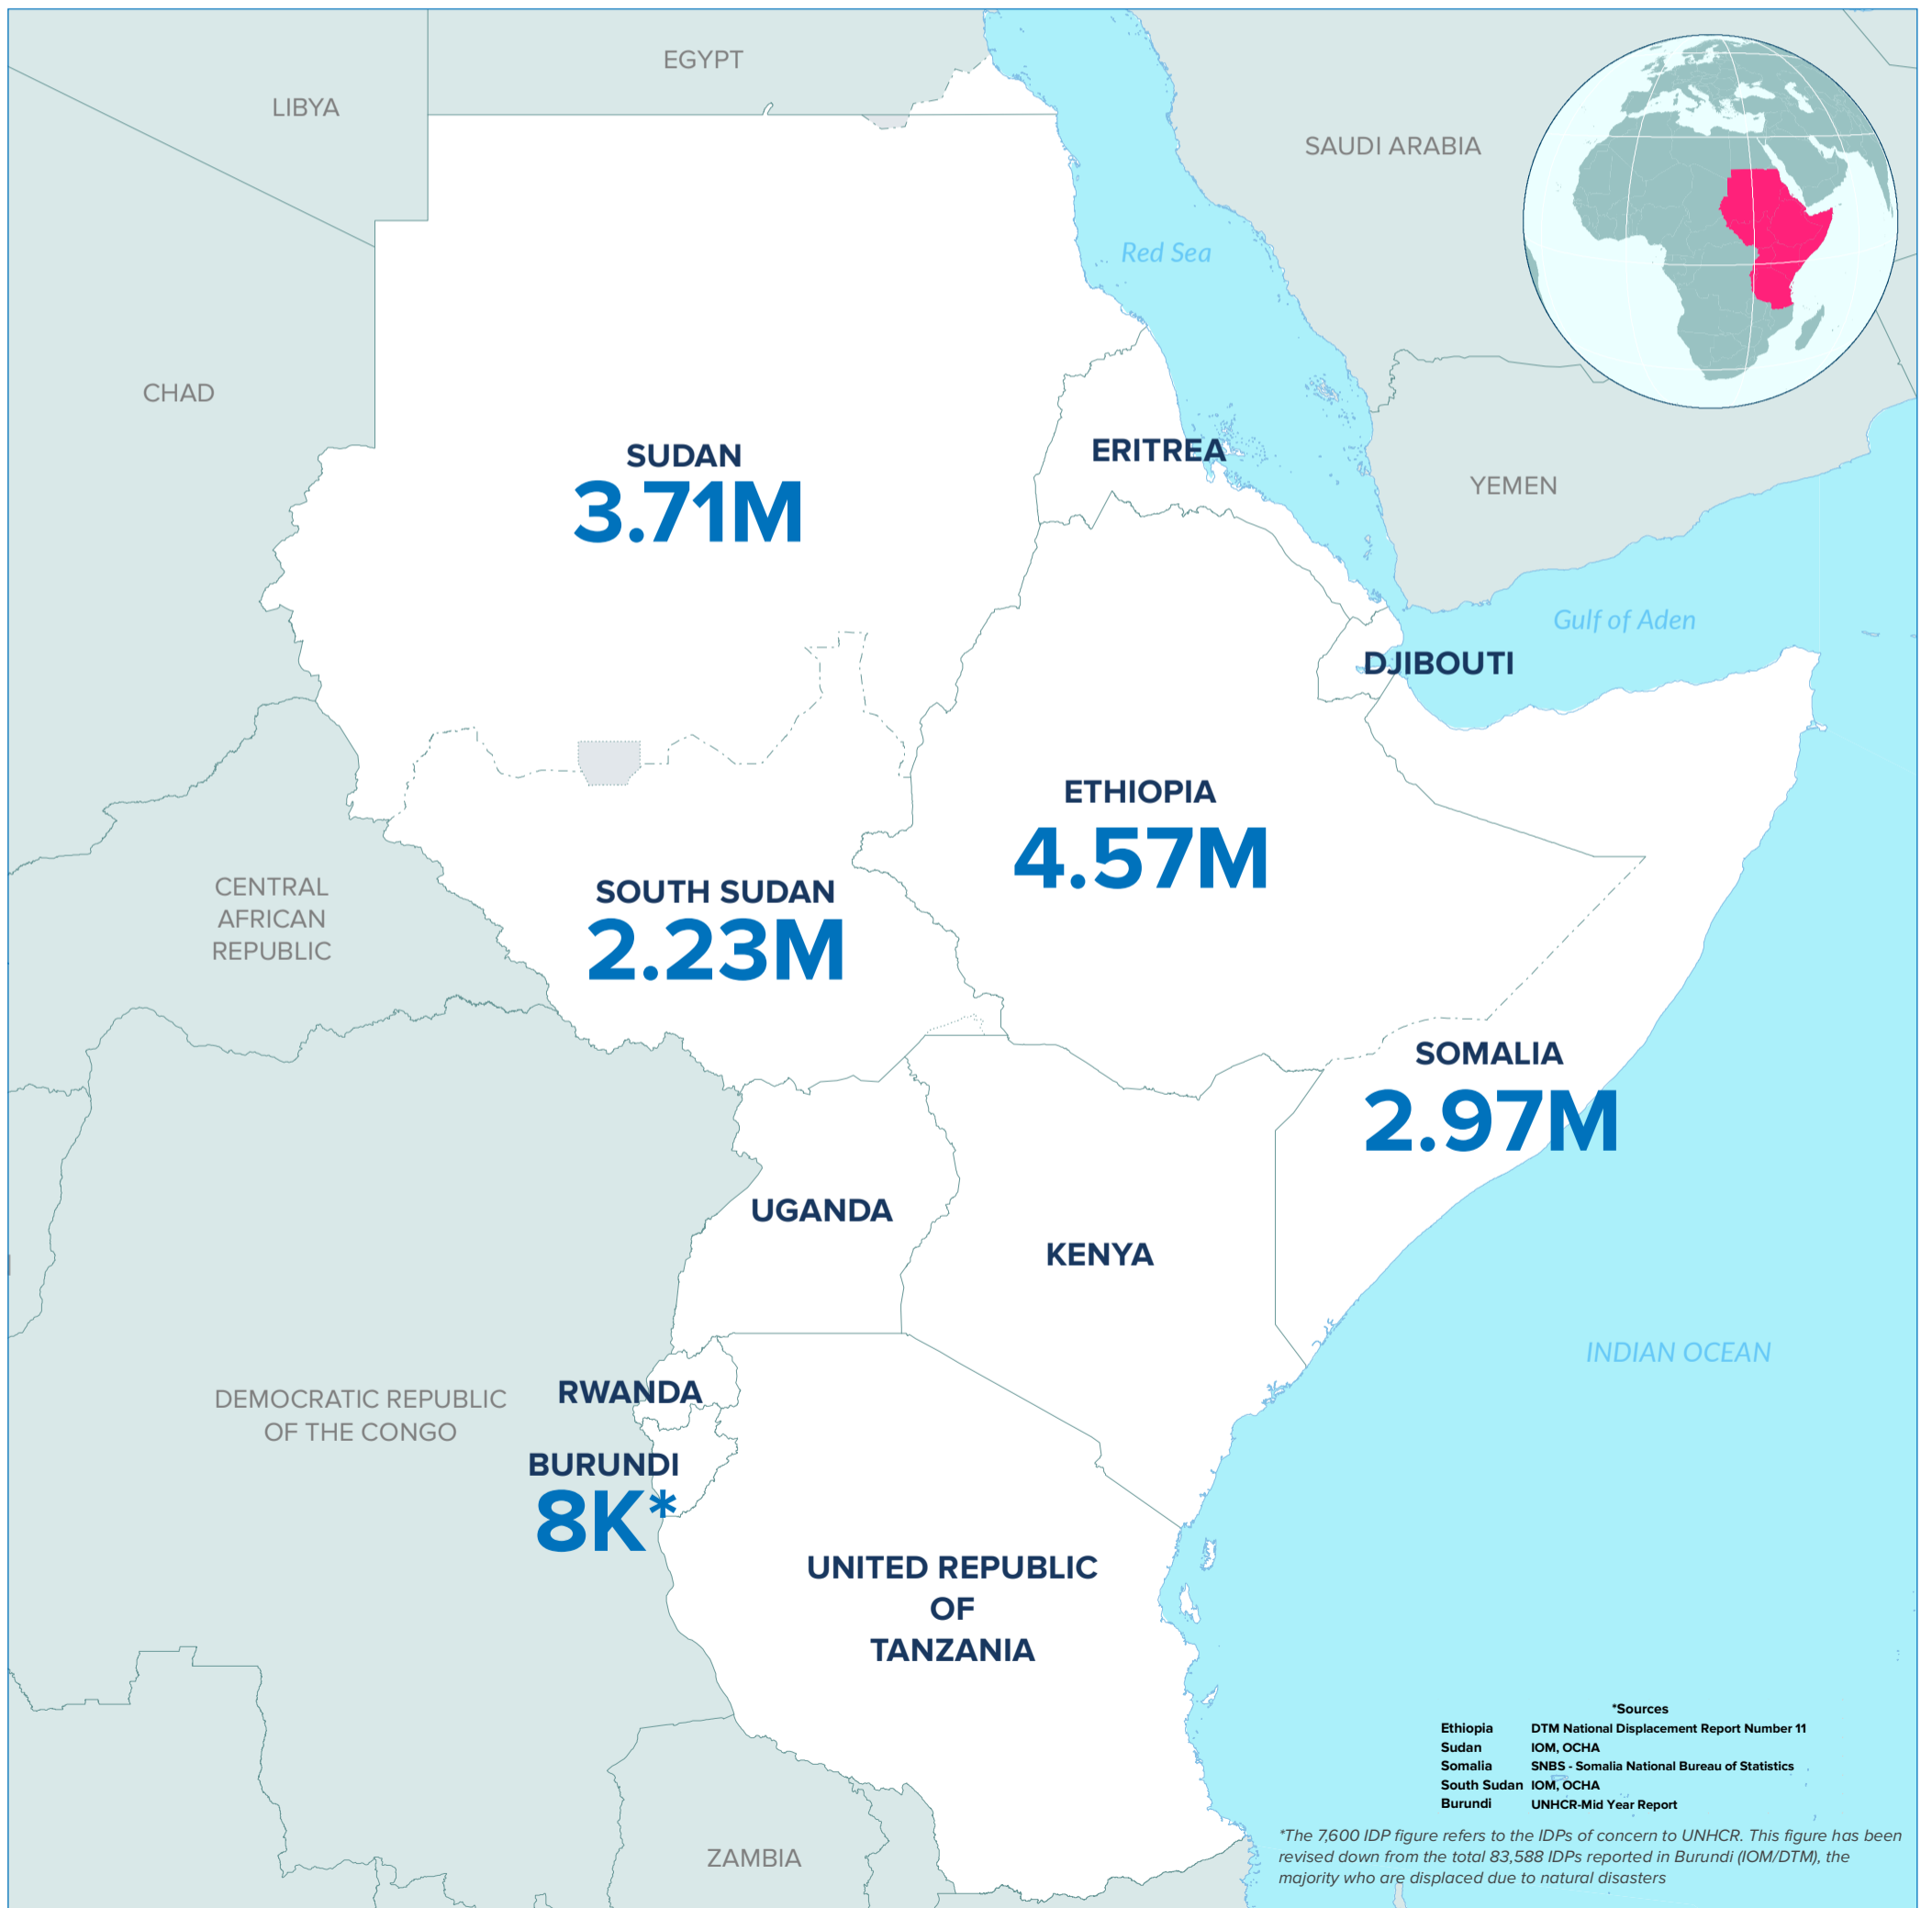

→ 13.49M

INTERNALLY DISPLACED PERSONS (IDPS)*

Annual Trend of displacement | IDPs

The boundaries and names shown and the designations used on this map do not imply official endorsement or acceptance by the United Nations. Final boundaries between the Republic of Sudan and the Republic of South Sudan and Somalia and Ethiopia has not yet been determined. *Final status of the Abyei area is not yet determined

The statistics shown should be considered provisional and subject to change. Refugee statistics based on UNHCR Monthly statistical reports as of 31 October 2022, or latest available. IDP Statistics from OCHA, IOM/DTM, Government reports