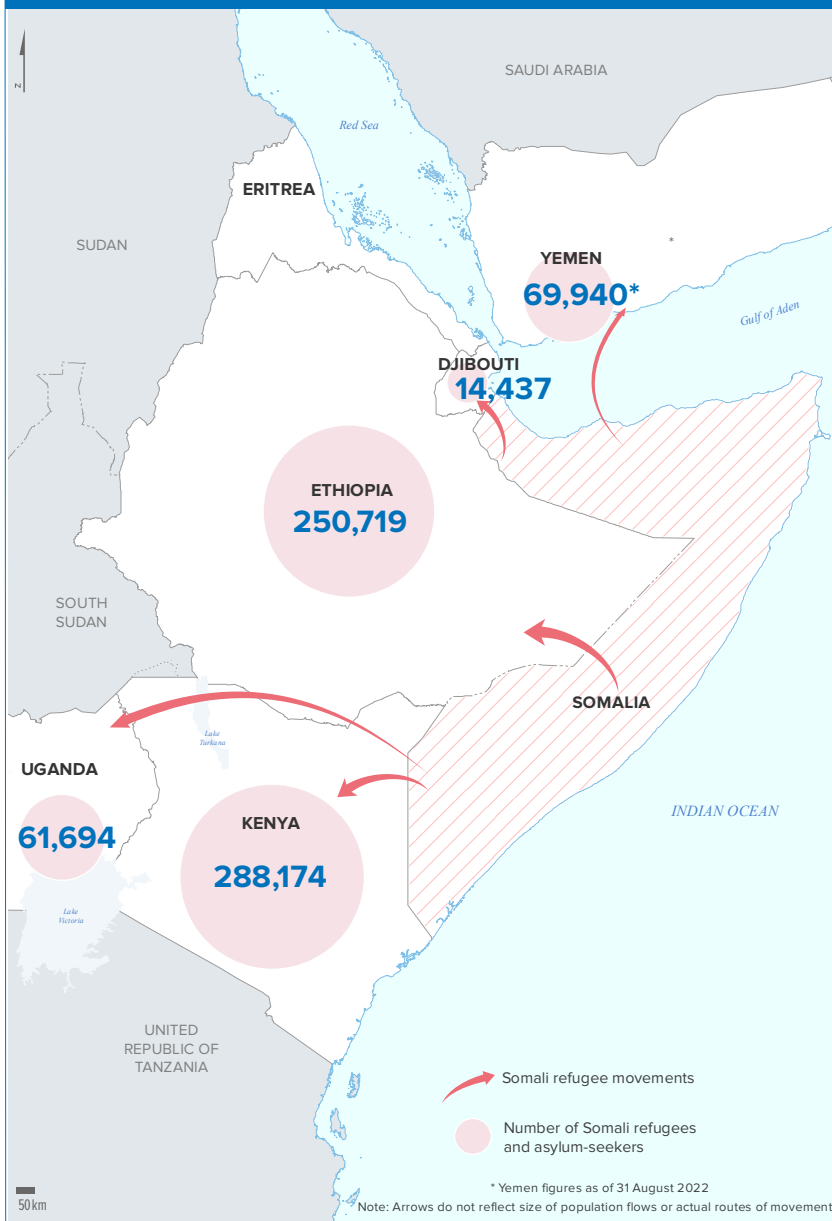

**3.78** MILLION  
PERSONS OF CONCERN  
[SOMALIA SITUATION]

As of September 2022, Somalia was host to 33,847 registered refugees and asylum seekers, mainly from Ethiopia and Yemen.

Over 93,000 Somali refugees have voluntarily returned to Somalia since December 2014 with UNHCR assistance from different countries of asylum including Kenya, Yemen, Djibouti, Libya, Tunisia and Eritrea.

**684,964**

SOMALI REFUGEES AND ASYLUM-SEEKERS  
hosted in neighbouring countries

AGE AND GENDER COMPOSITION  
of refugees and asylum-seekers

**2.97** MILLION

INTERNALLY DISPLACED IN SOMALIA

Estimated IDP statistics, Somalia Information Management Working Group, Jan 2021

REASONS FOR DISPLACEMENT

**33,847**

REFUGEES AND ASYLUM-SEEKERS  
hosted in Somalia, by country of origin

**93,175**

SOMALI REFUGEE RETURNÉES  
UNHCR-assisted returns  
[2014 - 2022]

SOMALIS displaced into neighbouring countries

Population of concern to UNHCR in SOMALIA

**2.97** MILLION  
INTERNALLY DISPLACED PERSONS

**93,175**  
SOMALI REFUGEE RETURNÉES  
[2014 - 2022]

**33,847**  
REFUGEES AND ASYLUM-SEEKERS

Region	IDPs	Refugee Returnees	Refugees and Asylum Seekers
Awdal	32,400	-	466
Bakool	41,300	-	-
Banadir	904,000	20,973	2,712
Bari	162,300	-	9,351
Bay	461,600	9,770	-
Galgaduud	92,400	18	-
Gedo	119,900	2,968	-
Hiraan	88,700	71	-
Lower Juba	76,700	54,652	-
Lower Shabelle	96,400	198	73
Middle Juba	40,000	1,540	-
Middle Shabelle	86,600	864	-
Mudug	131,200	-	1,355
Nugaal	49,000	61	2,904
Sanaag	46,000	-	113
Sool	175,400	-	-
Togdheer	167,400	-	356
Woqooyi Galbeed	196,200	905	15,770
Other	-	1,155	747
<b>Total</b>	<b>2,967,500</b>	<b>93,175</b>	<b>33,847</b>