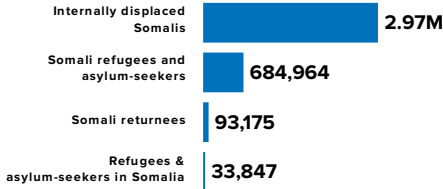

**3.78** MILLION  
PERSONS OF CONCERN  
[SOMALIA SITUATION]

As of September 2022, Somalia was host to 33,847 registered refugees and asylum seekers, mainly from Ethiopia and Yemen.

Over 93,000 Somali refugees have voluntarily returned to Somalia since December 2014 with UNHCR assistance from different countries of asylum including Kenya, Yemen, Djibouti, Libya, Tunisia and Eritrea.

**684,964**

SOMALI REFUGEES AND ASYLUM-SEEKERS  
hosted in neighbouring countries

AGE AND GENDER COMPOSITION  
of refugees and asylum-seekers

**2.97** MILLION

INTERNALLY DISPLACED IN SOMALIA

Estimated IDP statistics, Somalia Information Management Working Group, Jan 2021