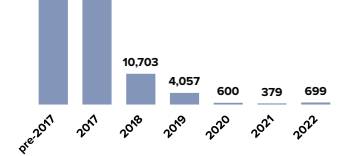

**3.78** MILLION  
PERSONS OF CONCERN  
[SOMALIA SITUATION]

As of September 2022, Somalia was host to 33,847 registered refugees and asylum seekers, mainly from Ethiopia and Yemen.

Over 93,000 Somali refugees have voluntarily returned to Somalia since December 2014 with UNHCR assistance from different countries of asylum including Kenya, Yemen, Djibouti, Libya, Tunisia and Eritrea.

**684,964**

SOMALI REFUGEES AND ASYLUM-SEEKERS  
hosted in neighbouring countries

AGE AND GENDER COMPOSITION  
of refugees and asylum-seekers

**2.97** MILLION

INTERNALLY DISPLACED IN SOMALIA

Estimated IDP statistics, Somalia Information Management Working Group, Jan 2021

REASONS FOR DISPLACEMENT

**33,847**

REFUGEES AND ASYLUM-SEEKERS  
hosted in Somalia, by country of origin

**93,175**

SOMALI REFUGEE RETURNÉES  
UNHCR-assisted returns  
[2014 - 2022]

SOMALIS displaced into neighbouring countries