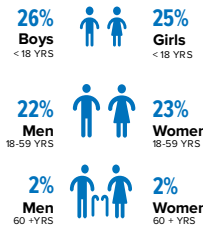

**3.78** MILLION  
PERSONS OF CONCERN  
[SOMALIA SITUATION]

As of September 2022, Somalia was host to 33,847 registered refugees and asylum seekers, mainly from Ethiopia and Yemen.

Over 93,000 Somali refugees have voluntarily returned to Somalia since December 2014 with UNHCR assistance from different countries of asylum including Kenya, Yemen, Djibouti, Libya, Tunisia and Eritrea.

**684,964**

SOMALI REFUGEES AND ASYLUM-SEEKERS  
hosted in neighbouring countries

AGE AND GENDER COMPOSITION  
of refugees and asylum-seekers

**2.97** MILLION

INTERNALLY DISPLACED IN SOMALIA

Estimated IDP statistics, Somalia Information Management Working Group, Jan 2021