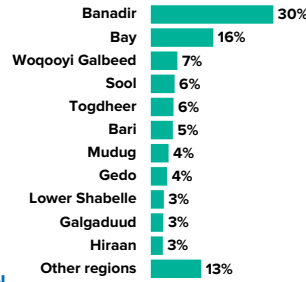

**3.78** MILLION  
PERSONS OF CONCERN  
[SOMALIA SITUATION]

As of September 2022, Somalia was host to 33,847 registered refugees and asylum seekers, mainly from Ethiopia and Yemen.

Over 93,000 Somali refugees have voluntarily returned to Somalia since December 2014 with UNHCR assistance from different countries of asylum including Kenya, Yemen, Djibouti, Libya, Tunisia and Eritrea.

**684,964**

SOMALI REFUGEES AND ASYLUM-SEEKERS  
hosted in neighbouring countries

AGE AND GENDER COMPOSITION  
of refugees and asylum-seekers

**2.97** MILLION

INTERNALLY DISPLACED IN SOMALIA

Estimated IDP statistics, Somalia Information Management Working Group, Jan 2021

REASONS FOR DISPLACEMENT

**33,847**

REFUGEES AND ASYLUM-SEEKERS  
hosted in Somalia, by country of origin

**93,175**

SOMALI REFUGEE RETURNÉES  
UNHCR-assisted returns  
[2014 - 2022]

SOMALIS displaced into neighbouring countries