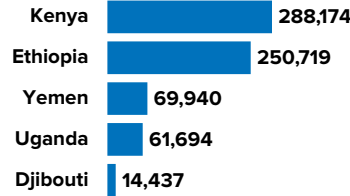

**3.78** MILLION  
PERSONS OF CONCERN  
[SOMALIA SITUATION]

As of September 2022, Somalia was host to 33,847 registered refugees and asylum seekers, mainly from Ethiopia and Yemen.

Over 93,000 Somali refugees have voluntarily returned to Somalia since December 2014 with UNHCR assistance from different countries of asylum including Kenya, Yemen, Djibouti, Libya, Tunisia and Eritrea.

**684,964**

SOMALI REFUGEES AND ASYLUM-SEEKERS  
hosted in neighbouring countries

AGE AND GENDER COMPOSITION  
of refugees and asylum-seekers

**2.97** MILLION

INTERNALLY DISPLACED IN SOMALIA

Estimated IDP statistics, Somalia Information Management Working Group, Jan 2021