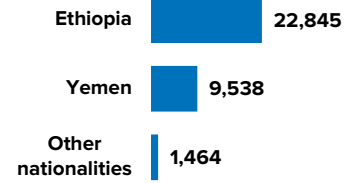

**3.78** MILLION  
PERSONS OF CONCERN  
[SOMALIA SITUATION]

As of September 2022, Somalia was host to 33,847 registered refugees and asylum seekers, mainly from Ethiopia and Yemen.

Over 93,000 Somali refugees have voluntarily returned to Somalia since December 2014 with UNHCR assistance from different countries of asylum including Kenya, Yemen, Djibouti, Libya, Tunisia and Eritrea.

**684,964**

SOMALI REFUGEES AND ASYLUM-SEEKERS  
hosted in neighbouring countries

AGE AND GENDER COMPOSITION  
of refugees and asylum-seekers

**2.97** MILLION

INTERNALLY DISPLACED IN SOMALIA

Estimated IDP statistics, Somalia Information Management Working Group, Jan 2021

REASONS FOR DISPLACEMENT

**33,847**

REFUGEES AND ASYLUM-SEEKERS  
hosted in Somalia, by country of origin

**93,175**

SOMALI REFUGEE RETURNÉES  
UNHCR-assisted returns  
[2014 - 2022]

SOMALIS displaced into neighbouring countries