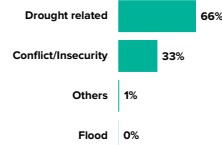

3.78 MILLION
PERSONS OF CONCERN
[SOMALIA SITUATION]

As of September 2022, Somalia was host to 33,847 registered refugees and asylum seekers, mainly from Ethiopia and Yemen.

Over 93,000 Somali refugees have voluntarily returned to Somalia since December 2014 with UNHCR assistance from different countries of asylum including Kenya, Yemen, Djibouti, Libya, Tunisia and Eritrea.

684,964

SOMALI REFUGEES AND ASYLUM-SEEKERS
hosted in neighbouring countries

AGE AND GENDER COMPOSITION
of refugees and asylum-seekers

2.97 MILLION

INTERNALLY DISPLACED IN SOMALIA

Estimated IDP statistics, Somalia Information Management Working Group, Jan 2021

REASONS FOR DISPLACEMENT

33,847

REFUGEES AND ASYLUM-SEEKERS
hosted in Somalia, by country of origin

93,175

SOMALI REFUGEE RETURNÉES
UNHCR-assisted returns
[2014 - 2022]

SOMALIS displaced into neighbouring countries

Population of concern to UNHCR in SOMALIA

2.97 MILLION
INTERNALLY DISPLACED PERSONS

93,175
SOMALI REFUGEE RETURNÉES
[2014 - 2022]

33,847
REFUGEES AND ASYLUM-SEEKERS

Region	IDPs	Refugee Returnees	Refugees and Asylum Seekers
Awdal	32,400	-	466
Bakool	41,300	-	-
Banadir	904,000	20,973	2,712
Bari	162,300	-	9,351
Bay	461,600	9,770	-
Galgaduud	92,400	18	-
Gedo	119,900	2,968	-
Hiraan	88,700	71	-
Lower Juba	76,700	54,652	-
Lower Shabelle	96,400	198	73
Middle Juba	40,000	1,540	-
Middle Shabelle	86,600	864	-
Mudug	131,200	-	1,355
Nugaal	49,000	61	2,904
Sanaag	46,000	-	113
Sool	175,400	-	-
Togdheer	167,400	-	356
Woqooyi Galbeed	196,200	905	15,770
Other	-	1,155	747
Total	2,967,500	93,175	33,847