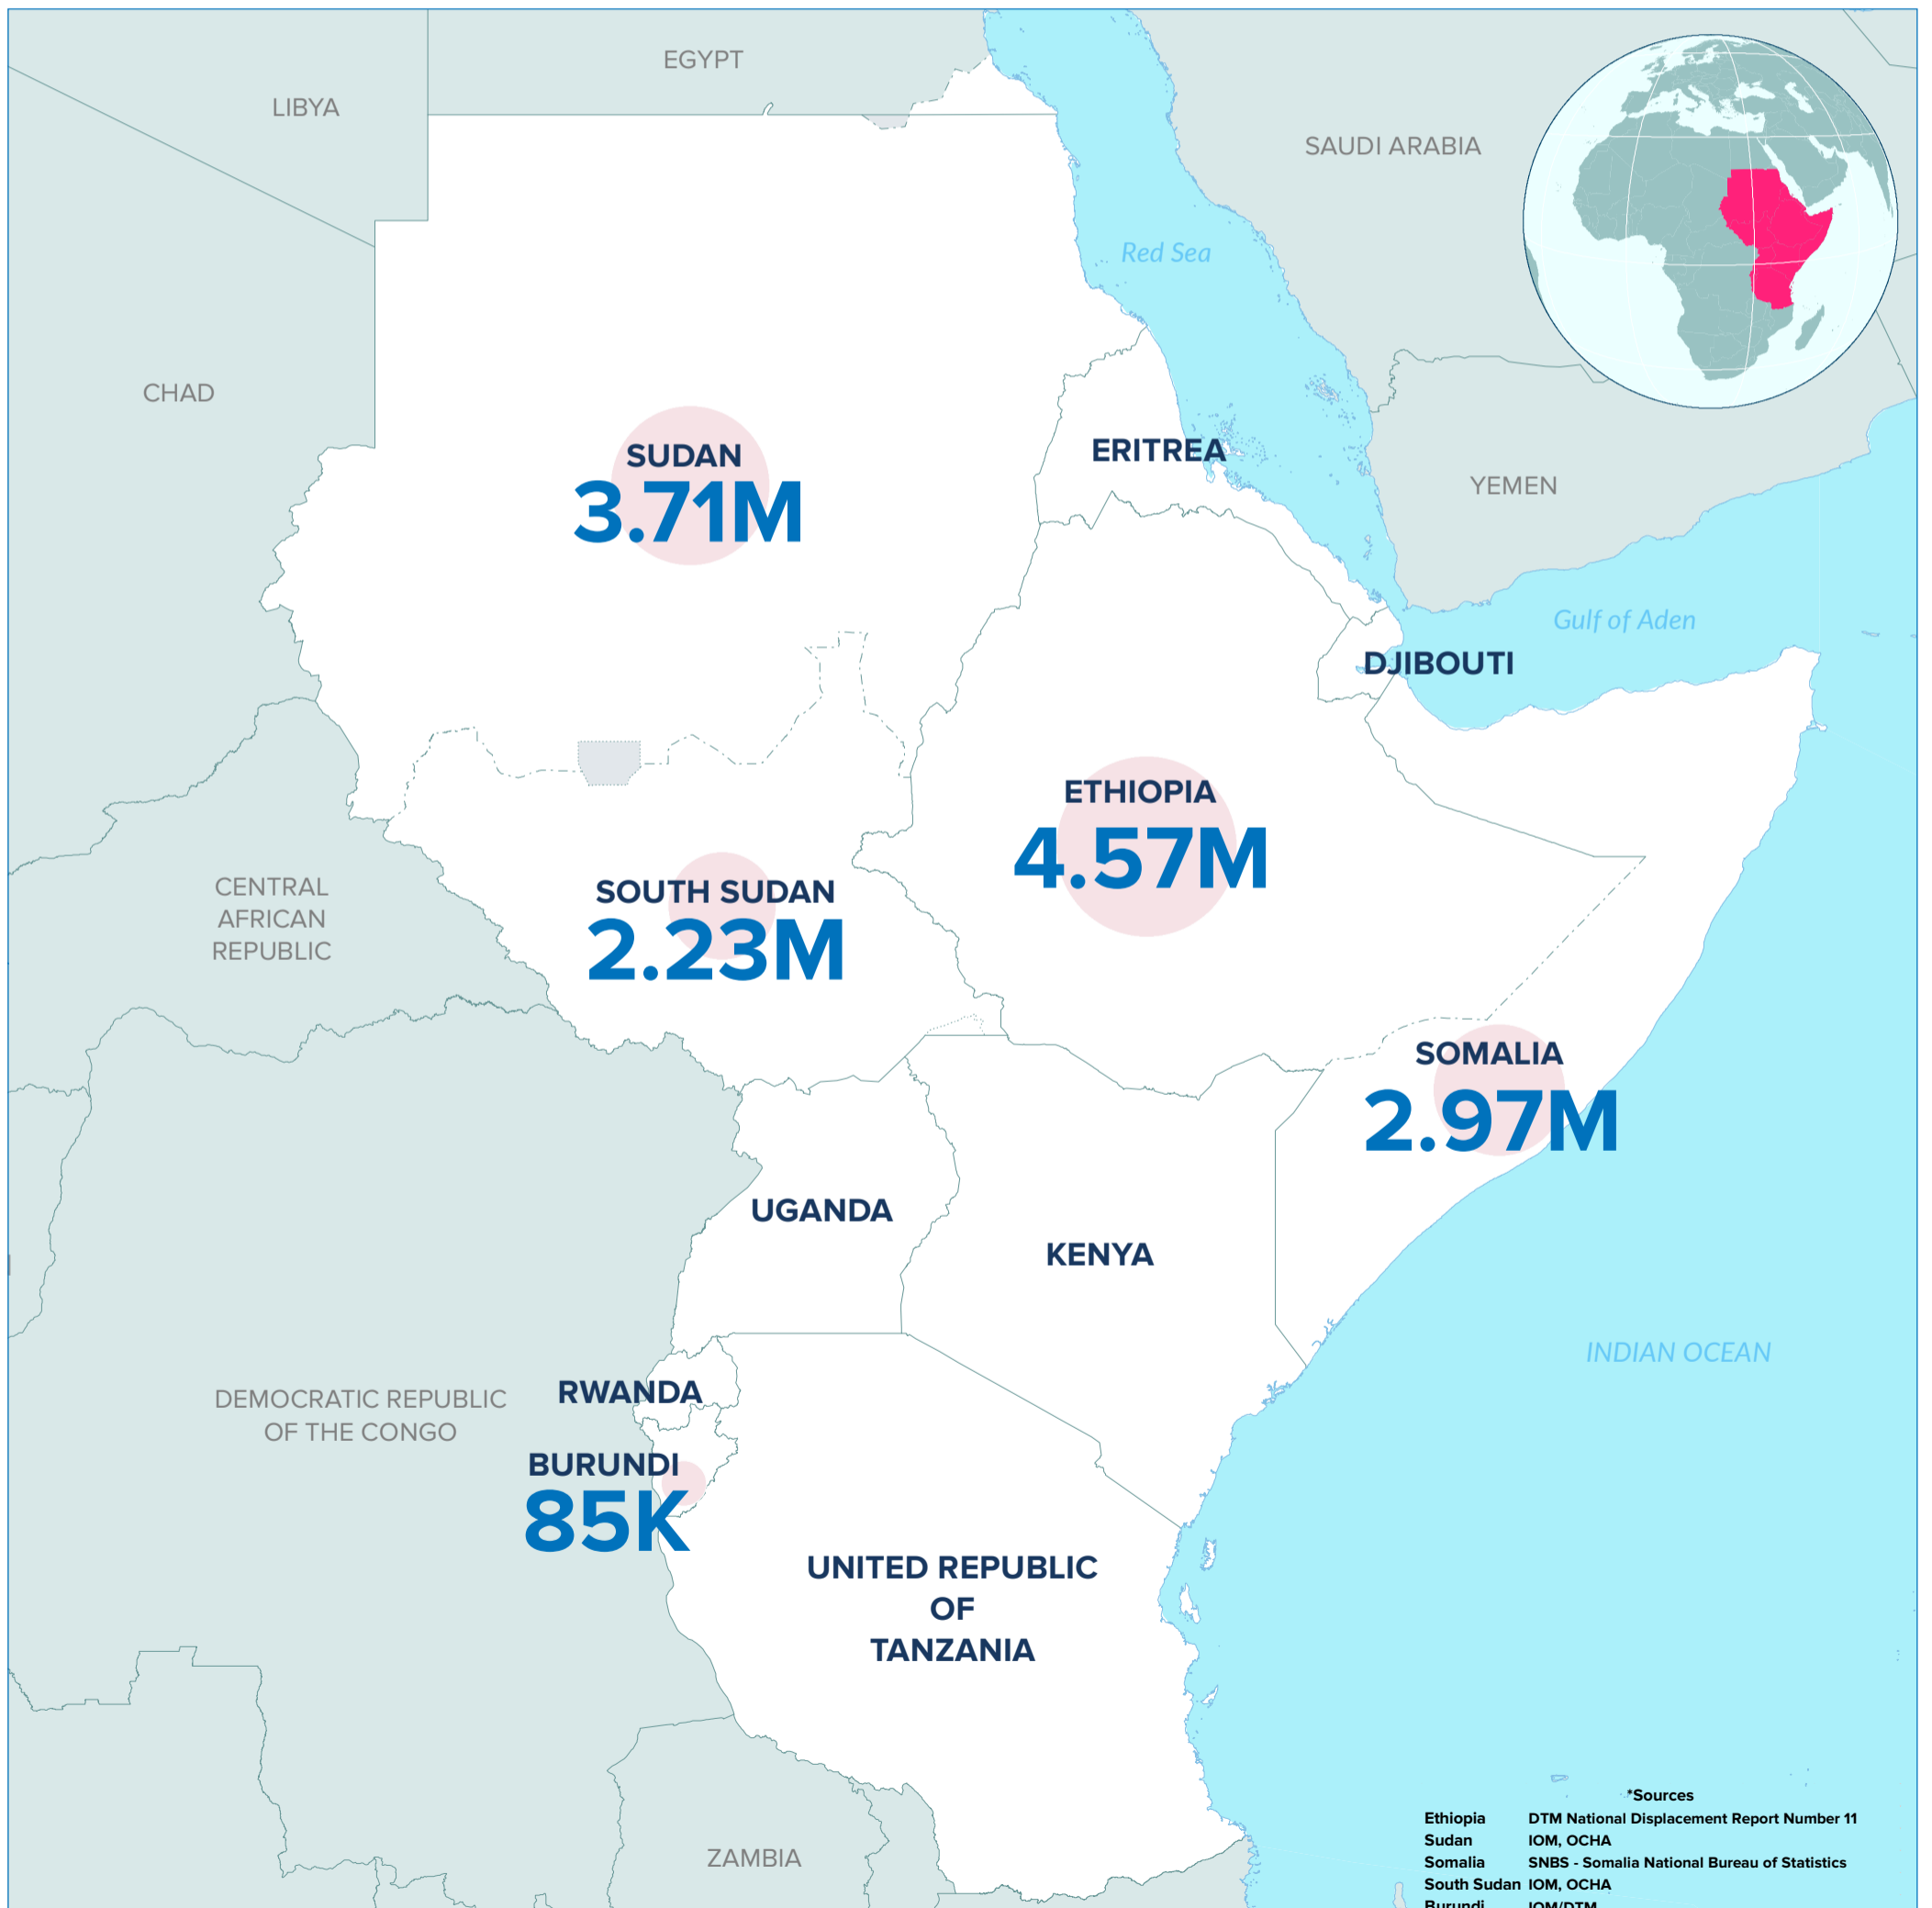

**→ 13.57M**

**INTERNALLY DISPLACED PERSONS (IDPS)\***

The boundaries and names shown and the designations used on this map do not imply official endorsement or acceptance by the United Nations. Final boundaries between the Republic of Sudan and the Republic of South Sudan and Somalia and Ethiopia has not yet been determined. \*Final status of the Abyei area is not yet determined

The statistics shown should be considered provisional and subject to change. Refugee statistics based on UNHCR Monthly statistical reports as of 31 August 2022, or latest available. IDP Statistics from OCHA, IOM/DTM, Government reports