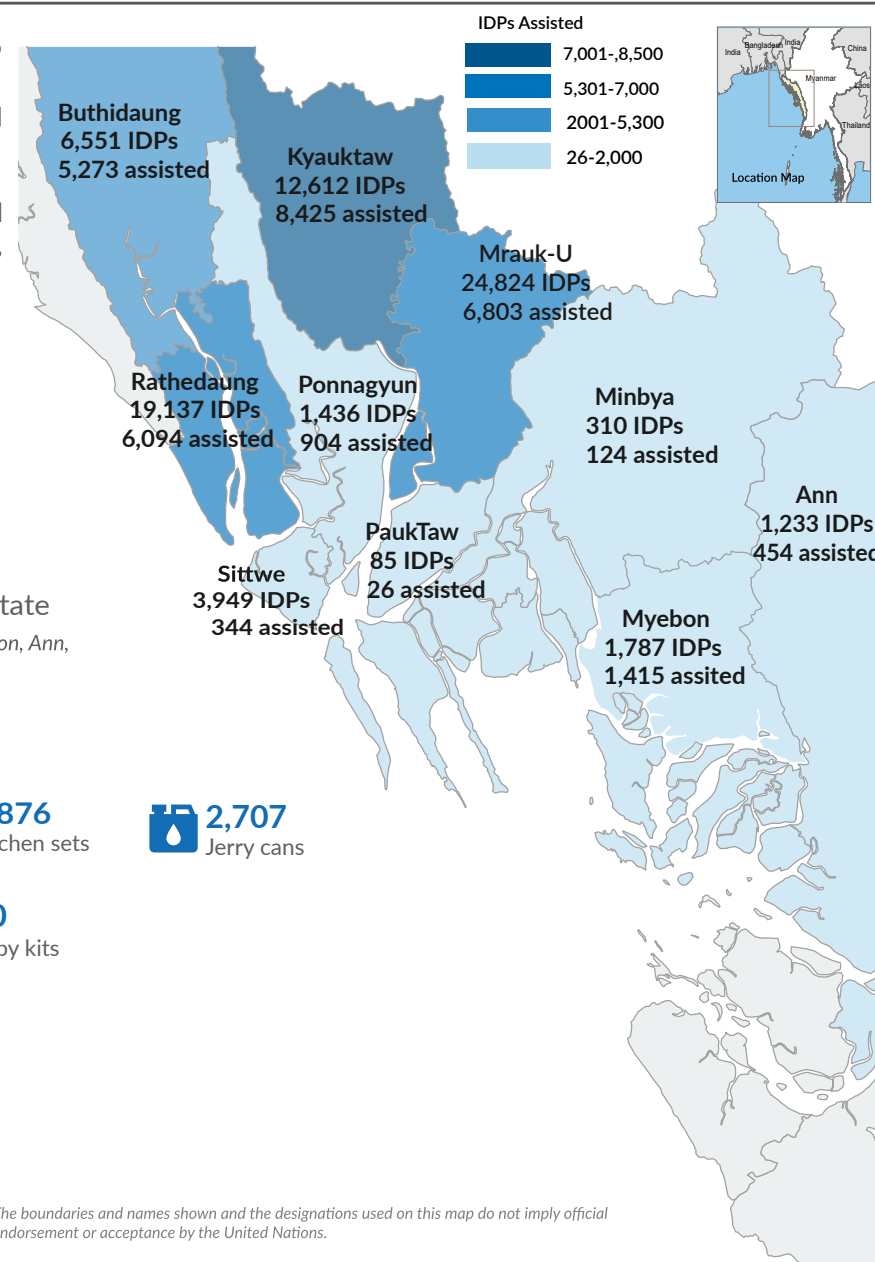

Response to displacement linked to AA-Tatmadaw conflict (Jan - Aug 2022)

In Rakhine State, 71,942 are displaced in 10 townships due to the AA-Tatmadaw conflict, including 4,959 individuals that are newly displaced in Mrauk-U, Kyautaw and Sittwe townships as of 5 September 2022. In collaboration with partners and other UN agencies, UNHCR is responding to the humanitarian needs and continues to provide assistance to affected communities.

From January to August 2022, UNHCR provided core relief items, emergency shelter support, dignity kits and cloth masks to some 28,008 individuals in Mrauk-U, Myebon, Kyauktaw, Minbya, Ponnagyun, Sittwe, Ann, Pauktaw, Buthidaung and Rathedaung townships.

POPULATION REACHED

 **28,008** Individuals
6,657 Households

 **21,476** people received core relief items in 2022

 25,688 Masks	 7,516 Sleeping mats	 5,337 Blankets	 5,295 Mosquito nets	 3,338 Buckets	 2,876 Kitchen sets	 2,707 Jerry cans
 2,457 Dignity kits	 2,082 Core NFI kits	 1,348 Solar lanterns/lamps	 1,042 Hygiene kits	 1,019 Winter Kits	 40 Baby kits	

 **15,909** people received shelter support in 2022

 541,050 Bamboo	 59,629 Nylon ropes	 44,740 Wood	 3,877 Tarp (4x5)
--	---	--	--

LOCATIONS

 **89** Displacement Sites reached with assistance in Rakhine State
(Mrauk-U, Kyauktaw, Ponnagyun, Minbya, Sittwe, Myebon, Ann, Pauktaw, Buthidaung and Rathedaung townships)