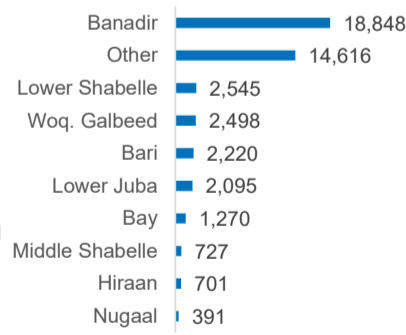

Approximately 42,257 Somalis were monitored as arriving from Yemen since March 2015.

Age and gender

Yearly return trend

Returns by Country of Asylum

Region	Kenya	Yemen	Other
Awdal	-	342	19
Bakool	1	53	2
Banadir	15,847	18,848	1,061
Bari	12	2,220	91
Bay	9,655	1,270	28
Galgaduud	15	137	8
Gedo	2,922	352	46
Hiraan	42	701	45
Lower Juba	54,508	2,095	156
Lower Shabelle	104	2,545	92
Middle Juba	1,539	18	1
Middle Shabelle	798	727	50
Mudug	10	307	19
Nugaal	13	391	26
Other	373	14,616	151
Sanaag	-	109	-
Sool	-	122	3
Togdheer	2	322	14
Woq. Galbeed	18	2,498	529
Grand Total	85,859	47,673	2,341

KENYA

85,859

85,859

Data on destinations for returnees from Kenya is generally based on the place of initial return. In the case of arrivals by road convoy in 2017, the final destination declared on arrival is used.

TOP 10 REGIONS

ARRIVAL BY YEAR

ARRIVAL BY MONTH

YEMEN

47,673

5,416

42,257

In addition to the 5,416 Assisted Spontaneous Returns (ASR) since 2017, approximately 42,257 Somalis were monitored as arriving from Yemen since March 2015.

TOP 10 REGIONS

ARRIVAL BY YEAR

ARRIVAL BY MONTH

OTHER COUNTRIES

2,341

1,741

Returns from other countries include Djibouti (773), Libya (707), Sudan (147), Eritrea (87), Angola, Tunisia, Pakistan, Gambia, Chile and others (23).