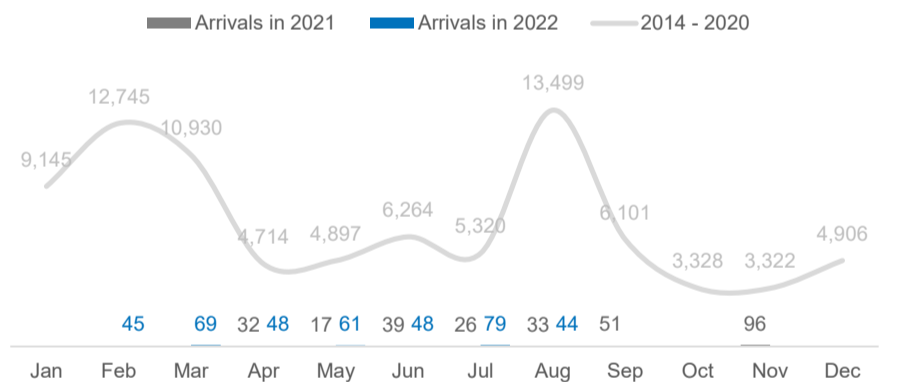

Approximately 42,257 Somalis were monitored as arriving from Yemen since March 2015.

Age and gender

Yearly return trend

Returns by Country of Asylum

Region	Kenya	Yemen	Other
Awdal	-	342	19
Bakool	1	53	2
Banadir	15,847	18,848	1,061
Bari	12	2,220	91
Bay	9,655	1,270	28
Galgaduud	15	137	8
Gedo	2,922	352	46
Hiraan	42	701	45
Lower Juba	54,508	2,095	156
Lower Shabelle	104	2,545	92
Middle Juba	1,539	18	1
Middle Shabelle	798	727	50
Mudug	10	307	19
Nugaal	13	391	26
Other	373	14,616	151
Sanaag	-	109	-
Sool	-	122	3
Togdheer	2	322	14
Woq. Galbeed	18	2,498	529
Grand Total	85,859	47,673	2,341

KENYA

85,859

85,859

Data on destinations for returnees from Kenya is generally based on the place of initial return. In the case of arrivals by road convoy in 2017, the final destination declared on arrival is used.

TOP 10 REGIONS

ARRIVAL BY YEAR

ARRIVAL BY MONTH

YEMEN

47,673

5,416

42,257

In addition to the 5,416 Assisted Spontaneous Returns (ASR) since 2017, approximately 42,257 Somalis were monitored as arriving from Yemen since March 2015.