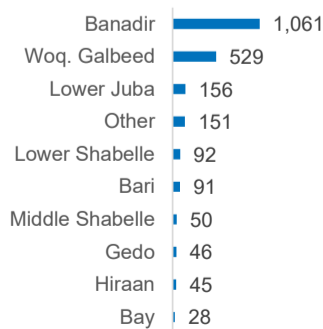

Approximately 42,257 Somalis were monitored as arriving from Yemen since March 2015.

Age and gender

Yearly return trend

Returns by Country of Asylum

Region	Kenya	Yemen	Other
Awdal	-	342	19
Bakool	1	53	2
Banadir	15,847	18,848	1,061
Bari	12	2,220	91
Bay	9,655	1,270	28
Galgaduud	15	137	8
Gedo	2,922	352	46
Hiraan	42	701	45
Lower Juba	54,508	2,095	156
Lower Shabelle	104	2,545	92
Middle Juba	1,539	18	1
Middle Shabelle	798	727	50
Mudug	10	307	19
Nugaal	13	391	26
Other	373	14,616	151
Sanaag	-	109	-
Sool	-	122	3
Togdheer	2	322	14
Woq. Galbeed	18	2,498	529
Grand Total	85,859	47,673	2,341

TOP 10 REGIONS

ARRIVAL BY YEAR

ARRIVAL BY MONTH

YEMEN

47,673

5,416

42,257

In addition to the 5,416 Assisted Spontaneous Returns (ASR) since 2017, approximately 42,257 Somalis were monitored as arriving from Yemen since March 2015.

TOP 10 REGIONS

ARRIVAL BY YEAR

ARRIVAL BY MONTH

OTHER COUNTRIES

2,341

1,741

Returns from other countries include Djibouti (773), Libya (707), Sudan (147), Eritrea (87), Angola, Tunisia, Pakistan, Gambia, Chile and others (23).

TOP 10 REGIONS

ARRIVAL BY YEAR

ARRIVAL BY MONTH