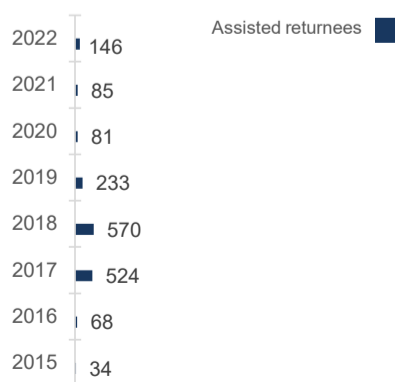

TOP 10 REGIONS

ARRIVAL BY YEAR

ARRIVAL BY MONTH

YEMEN

47,673

5,416

42,257

In addition to the 5,416 Assisted Spontaneous Returns (ASR) since 2017, approximately 42,257 Somalis were monitored as arriving from Yemen since March 2015.

TOP 10 REGIONS

ARRIVAL BY YEAR

ARRIVAL BY MONTH

OTHER COUNTRIES

2,341

1,741

Returns from other countries include Djibouti (773), Libya (707), Sudan (147), Eritrea (87), Angola, Tunisia, Pakistan, Gambia, Chile and others (23).

TOP 10 REGIONS

ARRIVAL BY YEAR

ARRIVAL BY MONTH