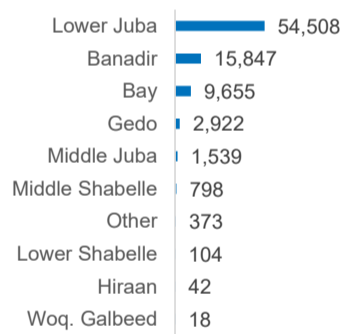

TOP 10 REGIONS