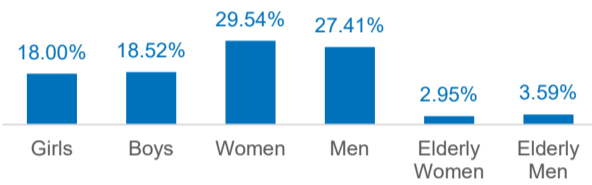

135,873

Total refugee returnees in Somalia

93,016

Total assisted refugee returnees in Somalia

42,857

Total spontaneous returnees in Somalia

This figure includes Voluntary Repatriation from Kenya (85,859) and Assisted Spontaneous Returnees (ASR) from Yemen (5,416). Returns from other countries include Djibouti (773), Libya (707), Sudan (147), Eritrea (87), Angola, Tunisia, Pakistan, Gambia, Chile and others (23).

Approximately 42,257 Somalis were monitored as arriving from Yemen since March 2015.

Age and gender

Yearly return trend

Returns by Country of Asylum

Region	Kenya	Yemen	Other
Awdal	-	342	19
Bakool	1	53	2
Banadir	15,847	18,848	1,061
Bari	12	2,220	91
Bay	9,655	1,270	28
Galgaduud	15	137	8
Gedo	2,922	352	46
Hiraan	42	701	45
Lower Juba	54,508	2,095	156
Lower Shabelle	104	2,545	92
Middle Juba	1,539	18	1
Middle Shabelle	798	727	50
Mudug	10	307	19
Nugaal	13	391	26
Other	373	14,616	151
Sanaag	-	109	-
Sool	-	122	3
Togdheer	2	322	14
Woq. Galbeed	18	2,498	529
Grand Total	85,859	47,673	2,341