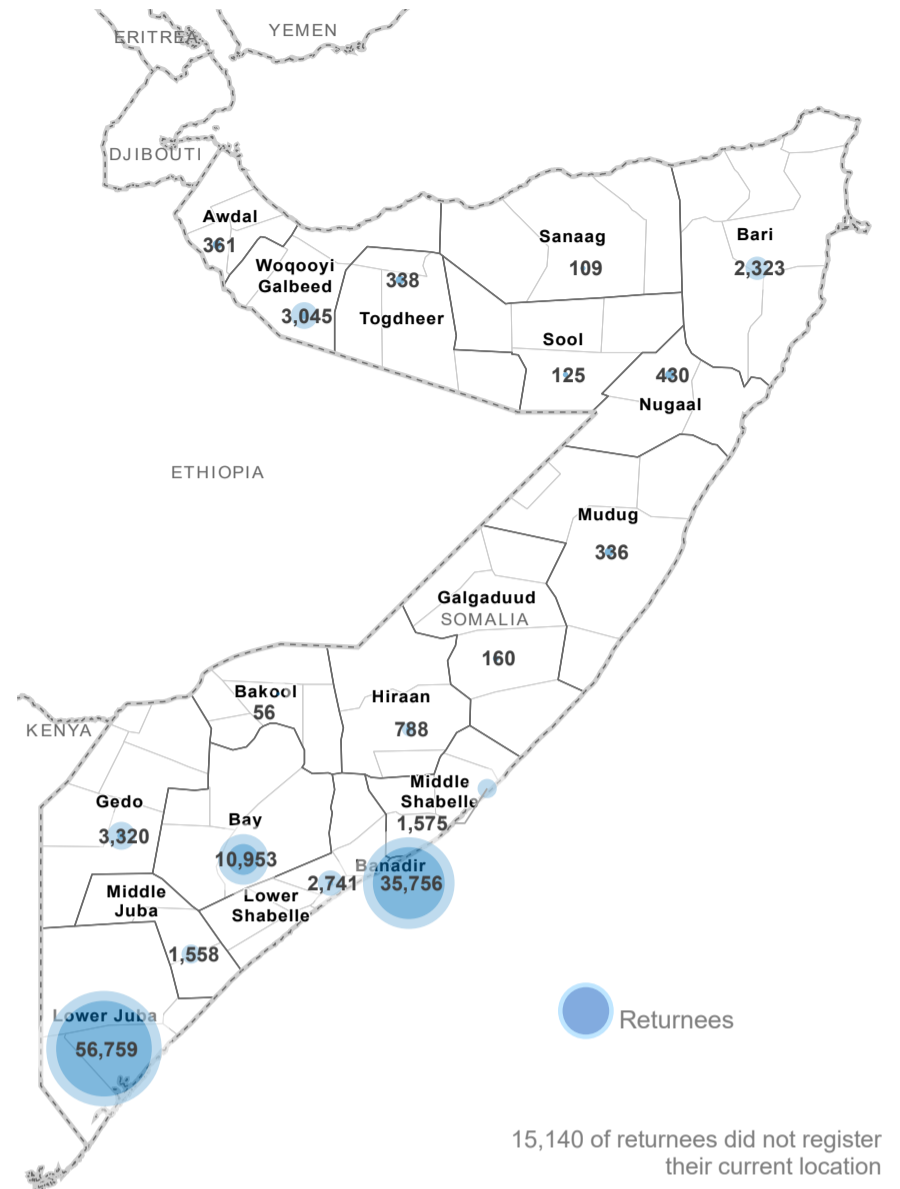

135,873

Total refugee returnees in Somalia

93,016

Total assisted refugee returnees in Somalia

42,857

Total spontaneous returnees in Somalia

This figure includes Voluntary Repatriation from Kenya (85,859) and Assisted Spontaneous Returnees (ASR) from Yemen (5,416). Returns from other countries include Djibouti (773), Libya (707), Sudan (147), Eritrea (87), Angola, Tunisia, Pakistan, Gambia, Chile and others (23).

Approximately 42,257 Somalis were monitored as arriving from Yemen since March 2015.

Age and gender

Yearly return trend

Returns by Country of Asylum

Region	Kenya	Yemen	Other
Awdal	-	342	19
Bakool	1	53	2
Banadir	15,847	18,848	1,061
Bari	12	2,220	91
Bay	9,655	1,270	28
Galgaduud	15	137	8
Gedo	2,922	352	46
Hiraan	42	701	45
Lower Juba	54,508	2,095	156
Lower Shabelle	104	2,545	92
Middle Juba	1,539	18	1
Middle Shabelle	798	727	50
Mudug	10	307	19
Nugaal	13	391	26
Other	373	14,616	151
Sanaag	-	109	-
Sool	-	122	3
Togdheer	2	322	14
Woq. Galbeed	18	2,498	529
Grand Total	85,859	47,673	2,341

TOP 10 REGIONS

ARRIVAL BY YEAR

ARRIVAL BY MONTH

OTHER COUNTRIES

2,341

1,741

Returns from other countries include Djibouti (773), Libya (707), Sudan (147), Eritrea (87), Angola, Tunisia, Pakistan, Gambia, Chile and others (23).

TOP 10 REGIONS

ARRIVAL BY YEAR

ARRIVAL BY MONTH