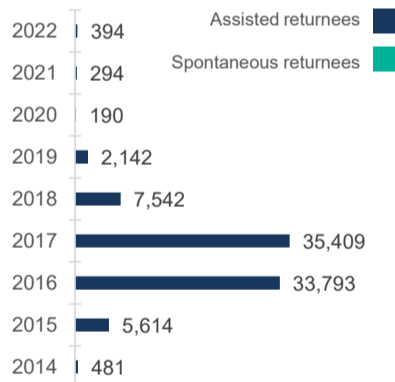

ARRIVAL BY YEAR