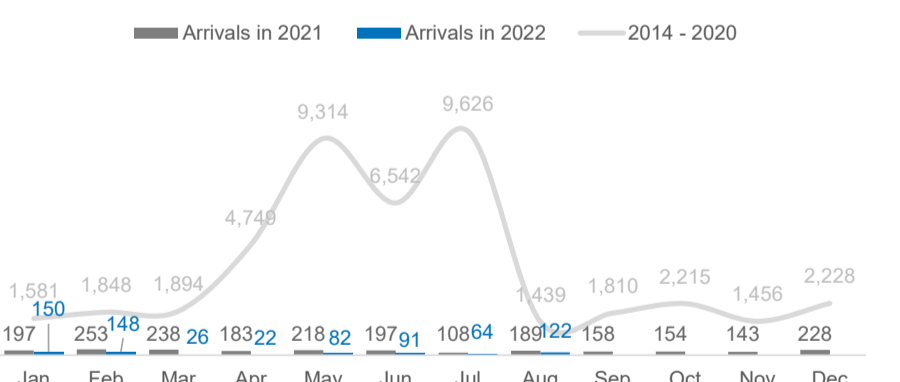

Approximately 42,257 Somalis were monitored as arriving from Yemen since March 2015.

Age and gender

Yearly return trend

Returns by Country of Asylum

Region	Kenya	Yemen	Other
Awdal	-	342	19
Bakool	1	53	2
Banadir	15,847	18,848	1,061
Bari	12	2,220	91
Bay	9,655	1,270	28
Galgaduud	15	137	8
Gedo	2,922	352	46
Hiraan	42	701	45
Lower Juba	54,508	2,095	156
Lower Shabelle	104	2,545	92
Middle Juba	1,539	18	1
Middle Shabelle	798	727	50
Mudug	10	307	19
Nugaal	13	391	26
Other	373	14,616	151
Sanaag	-	109	-
Sool	-	122	3
Togdheer	2	322	14
Woq. Galbeed	18	2,498	529
Grand Total	85,859	47,673	2,341

KENYA

85,859

85,859

Data on destinations for returnees from Kenya is generally based on the place of initial return. In the case of arrivals by road convoy in 2017, the final destination declared on arrival is used.

TOP 10 REGIONS

ARRIVAL BY YEAR

ARRIVAL BY MONTH

YEMEN

47,673

5,416

42,257

In addition to the 5,416 Assisted Spontaneous Returns (ASR) since 2017, approximately 42,257 Somalis were monitored as arriving from Yemen since March 2015.

TOP 10 REGIONS

ARRIVAL BY YEAR

ARRIVAL BY MONTH

OTHER COUNTRIES

2,341

1,741

Returns from other countries include Djibouti (773), Libya (707), Sudan (147), Eritrea (87), Angola, Tunisia, Pakistan, Gambia, Chile and others (23).