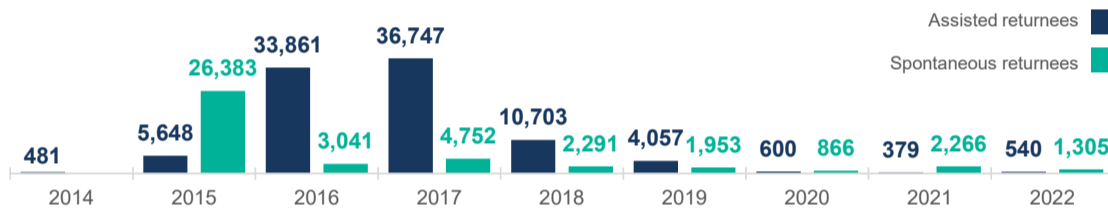

135,873

Total refugee returnees in Somalia

93,016

Total assisted refugee returnees in Somalia

42,857

Total spontaneous returnees in Somalia

This figure includes Voluntary Repatriation from Kenya (85,859) and Assisted Spontaneous Returnees (ASR) from Yemen (5,416). Returns from other countries include Djibouti (773), Libya (707), Sudan (147), Eritrea (87), Angola, Tunisia, Pakistan, Gambia, Chile and others (23).

Approximately 42,257 Somalis were monitored as arriving from Yemen since March 2015.

Age and gender

Yearly return trend

Returns by Country of Asylum

Region	Kenya	Yemen	Other
Awdal	-	342	19
Bakool	1	53	2
Banadir	15,847	18,848	1,061
Bari	12	2,220	91
Bay	9,655	1,270	28
Galgaduud	15	137	8
Gedo	2,922	352	46
Hiraan	42	701	45
Lower Juba	54,508	2,095	156
Lower Shabelle	104	2,545	92
Middle Juba	1,539	18	1
Middle Shabelle	798	727	50
Mudug	10	307	19
Nugaal	13	391	26
Other	373	14,616	151
Sanaag	-	109	-
Sool	-	122	3
Togdheer	2	322	14
Woq. Galbeed	18	2,498	529
Grand Total	85,859	47,673	2,341

KENYA

85,859

85,859

Data on destinations for returnees from Kenya is generally based on the place of initial return. In the case of arrivals by road convoy in 2017, the final destination declared on arrival is used.