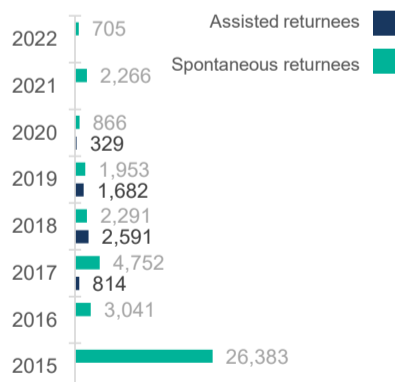

Approximately 42,257 Somalis were monitored as arriving from Yemen since March 2015.

Age and gender

Yearly return trend

Returns by Country of Asylum

Region	Kenya	Yemen	Other
Awdal	-	342	19
Bakool	1	53	2
Banadir	15,847	18,848	1,061
Bari	12	2,220	91
Bay	9,655	1,270	28
Galgaduud	15	137	8
Gedo	2,922	352	46
Hiraan	42	701	45
Lower Juba	54,508	2,095	156
Lower Shabelle	104	2,545	92
Middle Juba	1,539	18	1
Middle Shabelle	798	727	50
Mudug	10	307	19
Nugaal	13	391	26
Other	373	14,616	151
Sanaag	-	109	-
Sool	-	122	3
Togdheer	2	322	14
Woq. Galbeed	18	2,498	529
Grand Total	85,859	47,673	2,341

KENYA

85,859

85,859

Data on destinations for returnees from Kenya is generally based on the place of initial return. In the case of arrivals by road convoy in 2017, the final destination declared on arrival is used.

TOP 10 REGIONS

ARRIVAL BY YEAR

ARRIVAL BY MONTH

YEMEN

47,673

5,416

42,257

In addition to the 5,416 Assisted Spontaneous Returns (ASR) since 2017, approximately 42,257 Somalis were monitored as arriving from Yemen since March 2015.

TOP 10 REGIONS

ARRIVAL BY YEAR

ARRIVAL BY MONTH

OTHER COUNTRIES

2,341

1,741

Returns from other countries include Djibouti (773), Libya (707), Sudan (147), Eritrea (87), Angola, Tunisia, Pakistan, Gambia, Chile and others (23).