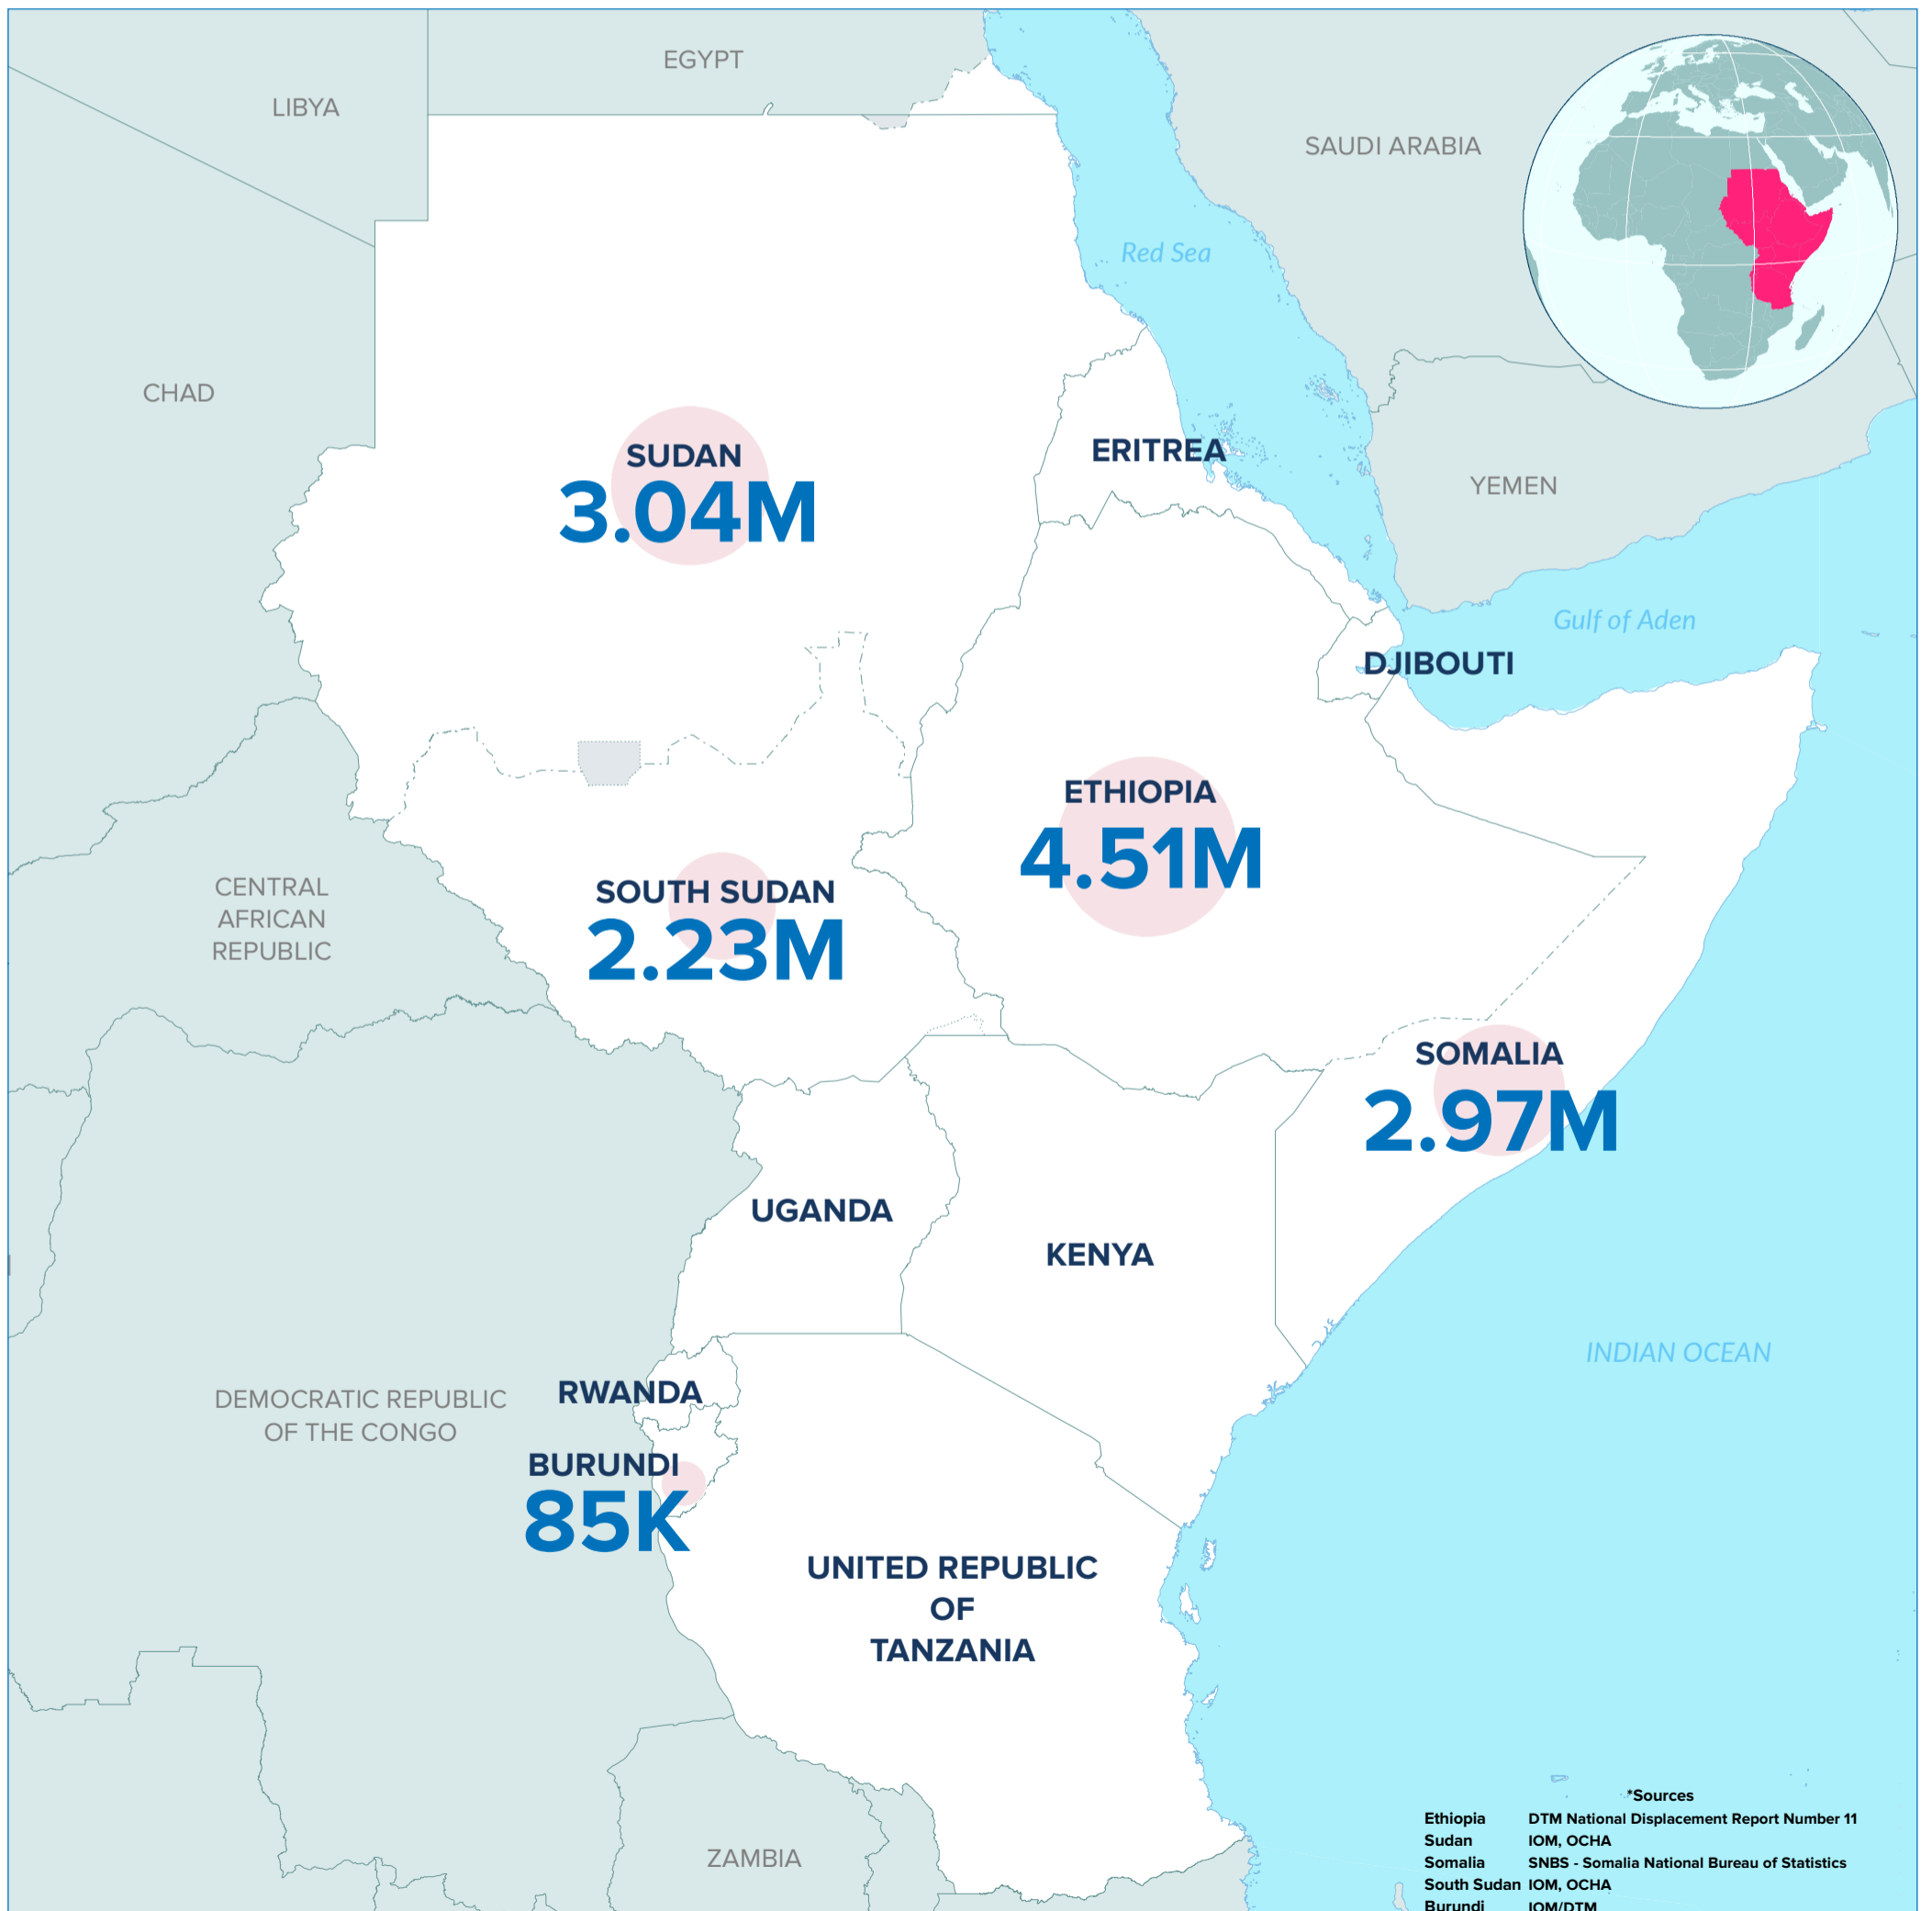

→ 12.83M

INTERNALLY DISPLACED PERSONS (IDPS)*

The boundaries and names shown and the designations used on this map do not imply official endorsement or acceptance by the United Nations. Final boundaries between the Republic of Sudan and the Republic of South Sudan and Somalia and Ethiopia has not yet been determined. *Final status of the Abyei area is not yet determined.
The statistics shown should be considered provisional and subject to change. Refugee statistics based on UNHCR Monthly statistical reports as of 31 July 2022, or latest available. IDP Statistics from OCHA, IOM/DTM, Government reports
Printing date: 18 Aug 2022 Sources: Boundaries - UNCS. Statistics - UNHCR, OCHA, IOM, Governments. Author: UNHCR Regional Bureau for East, Horn of Africa and the Great Lakes region Feedback: DIMAEHAGL@unhcr.org