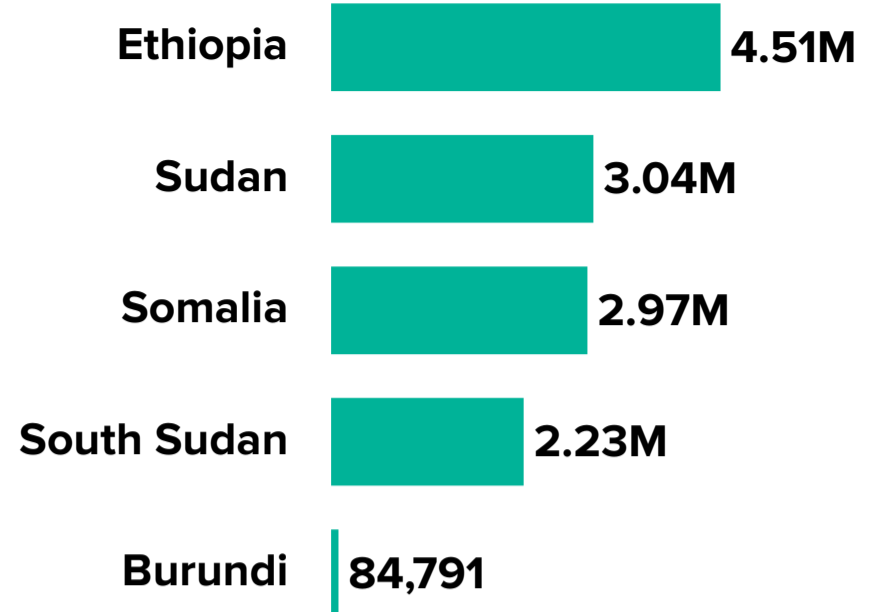

→ 12.83M

INTERNALLY DISPLACED PERSONS (IDPS)*

The boundaries and names shown and the designations used on this map do not imply official endorsement or acceptance by the United Nations. Final boundaries between the Republic of Sudan and the Republic of South Sudan and Somalia and Ethiopia has not yet been determined. *Final status of the Abyei area is not yet determined.
The statistics shown should be considered provisional and subject to change. Refugee statistics based on UNHCR Monthly statistical reports as of 31 July 2022, or latest available. IDP Statistics from OCHA, IOM/DTM, Government reports
Printing date: 18 Aug 2022 Sources: Boundaries - UNCS. Statistics - UNHCR, OCHA, IOM, Governments. Author: UNHCR Regional Bureau for East, Horn of Africa and the Great Lakes region Feedback: DIMAEHAGL@unhcr.org