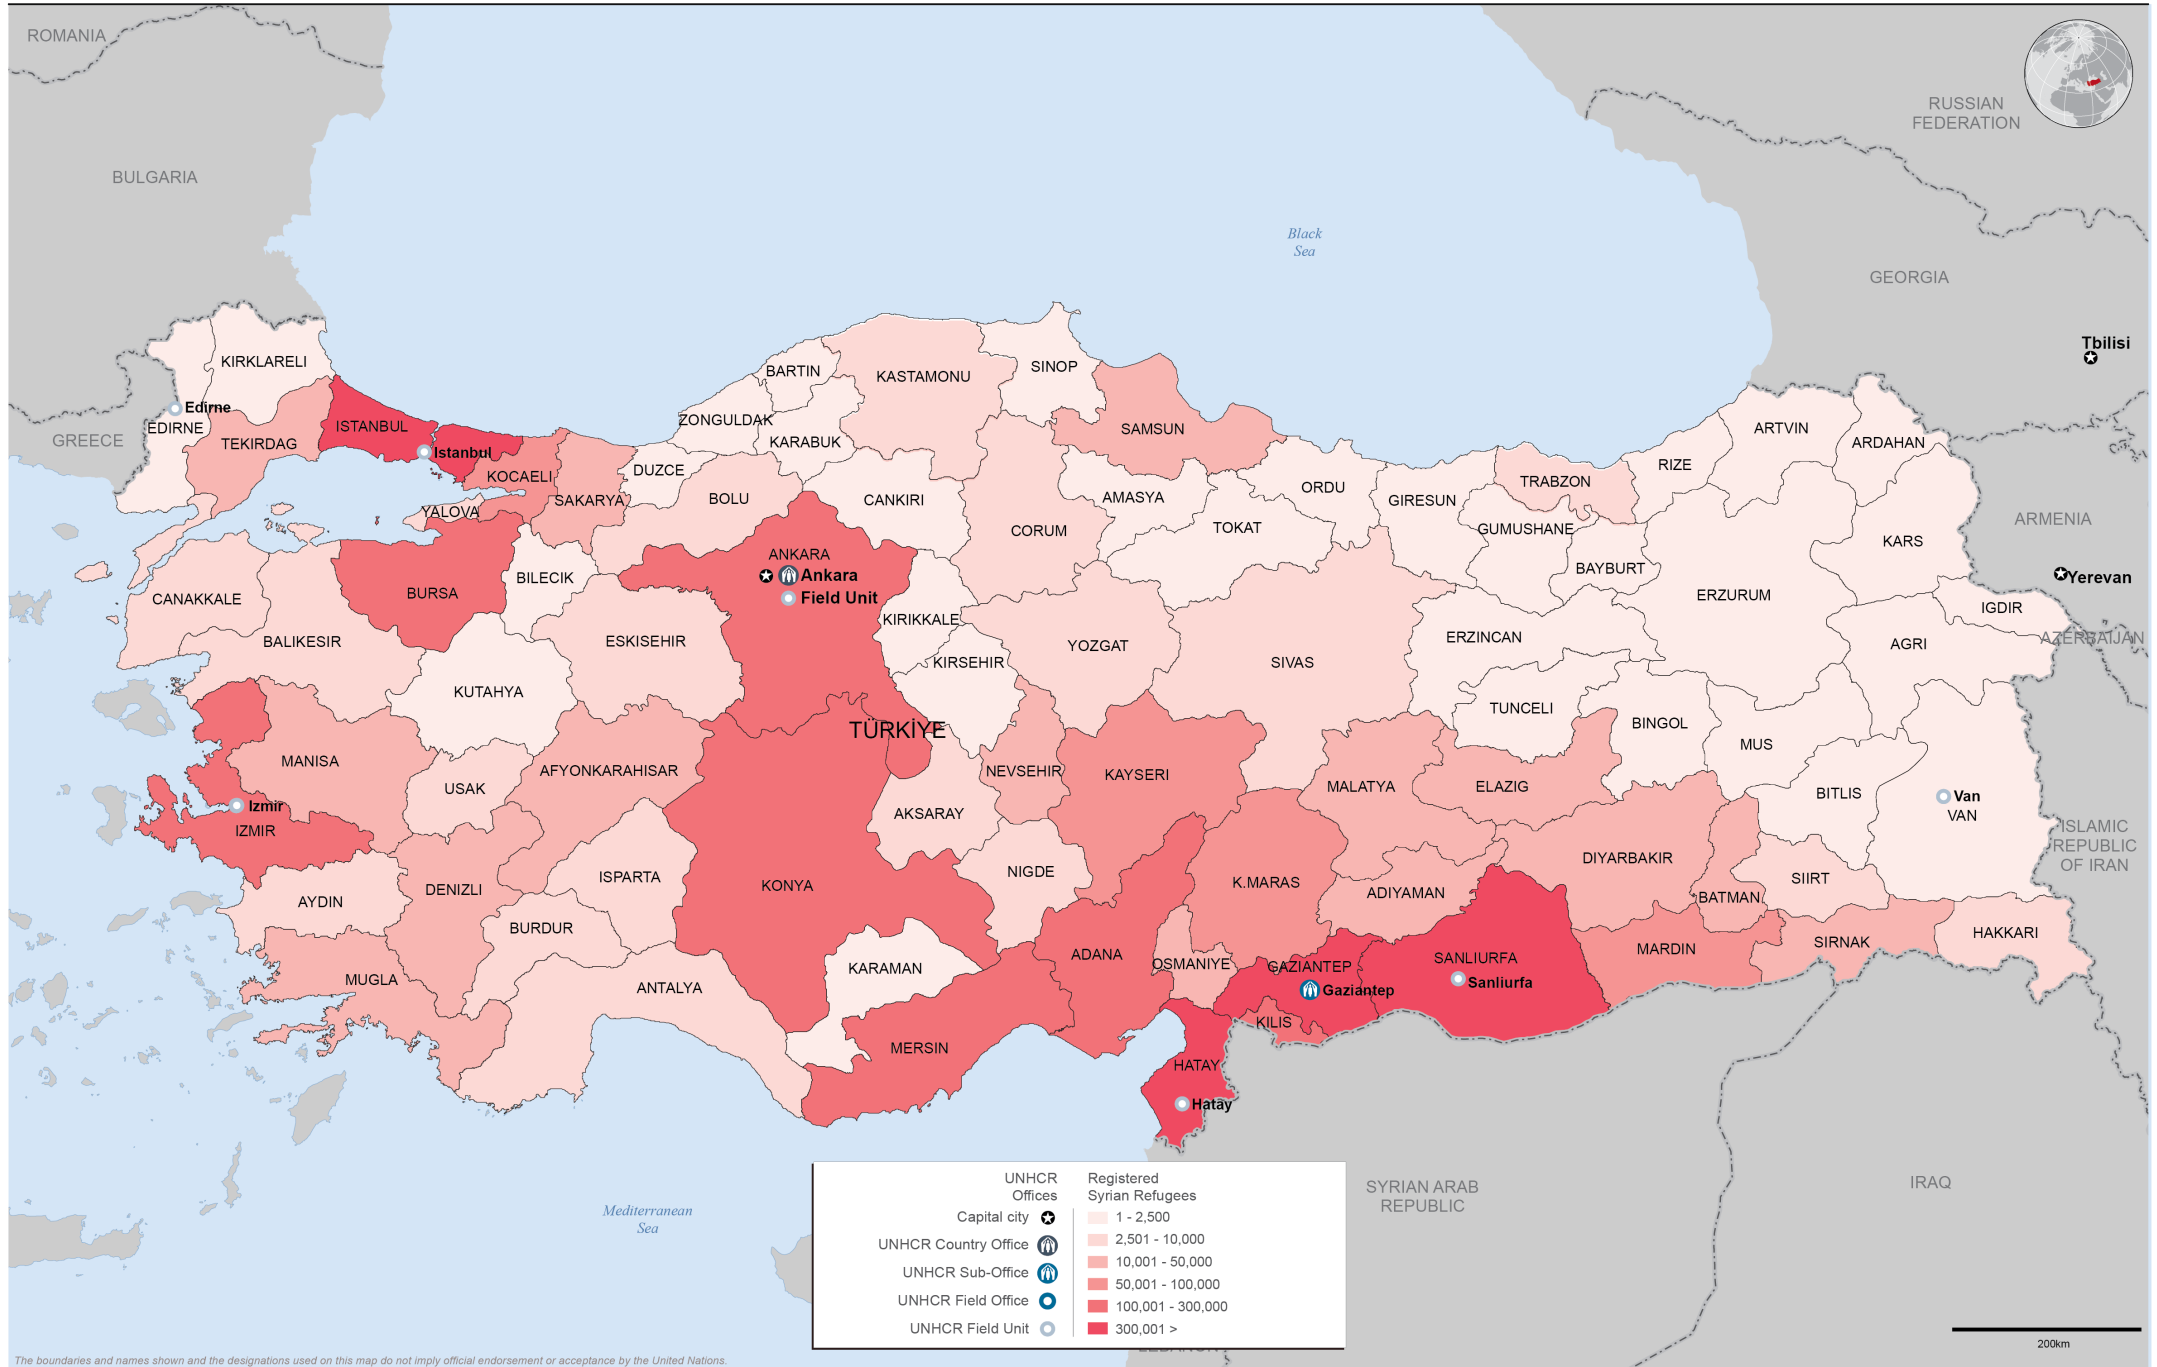

UNHCR Türkiye:

Provincial Breakdown of Syrian Refugees in Türkiye

as of 02 June 2022

Creation date: June 2022 Sources: UNHCR, PMM Author: UNHCR - Türkiye Feedback: IMTurkey@unhcr.org