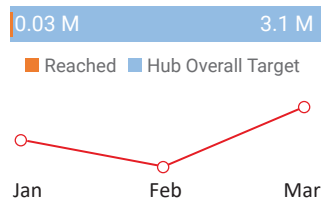

POPULATION

RESPONSE

PARTNERS

REACHED BY GENDER

REACHED BY GOVERNORATE

REACHED PER ACTIVITY

■ Protection ■ Mine Action ■ Child Protection ■ GBV

Acronym	Organization Name
BFD	Building Foundation for Development
BFF	Best Future Foundation
Deem	DEEM for Development Organization
DRC	Danish Refugee Council
FCDF	Family Counseling and Development Foundation
HDP	Humanitarian Development Program
HI	Handicap International
IRC	International Rescue Committee
MDF	Millenium Development Foundation
MoSAL	Ministry of Social Affairs & Labour
ODF	Orphan's Development Foundation (O.D.F)
PCF	Psychiatric Care Foundation
PLC	Prosthetic and Physiotherapy Center
RDF	Ramz Development Foundation
SCI	Save the Children
SRA	SRA Foundation for Sustainable Development
YARH	Yemeni Association for Reproductive Health
YEMAC	Yemen Executive Mine Action Center
YGUSSWP	Yem. Gen. Union of Sociologists, S. Workers and Psychologists
YWU	Yemen Women Union