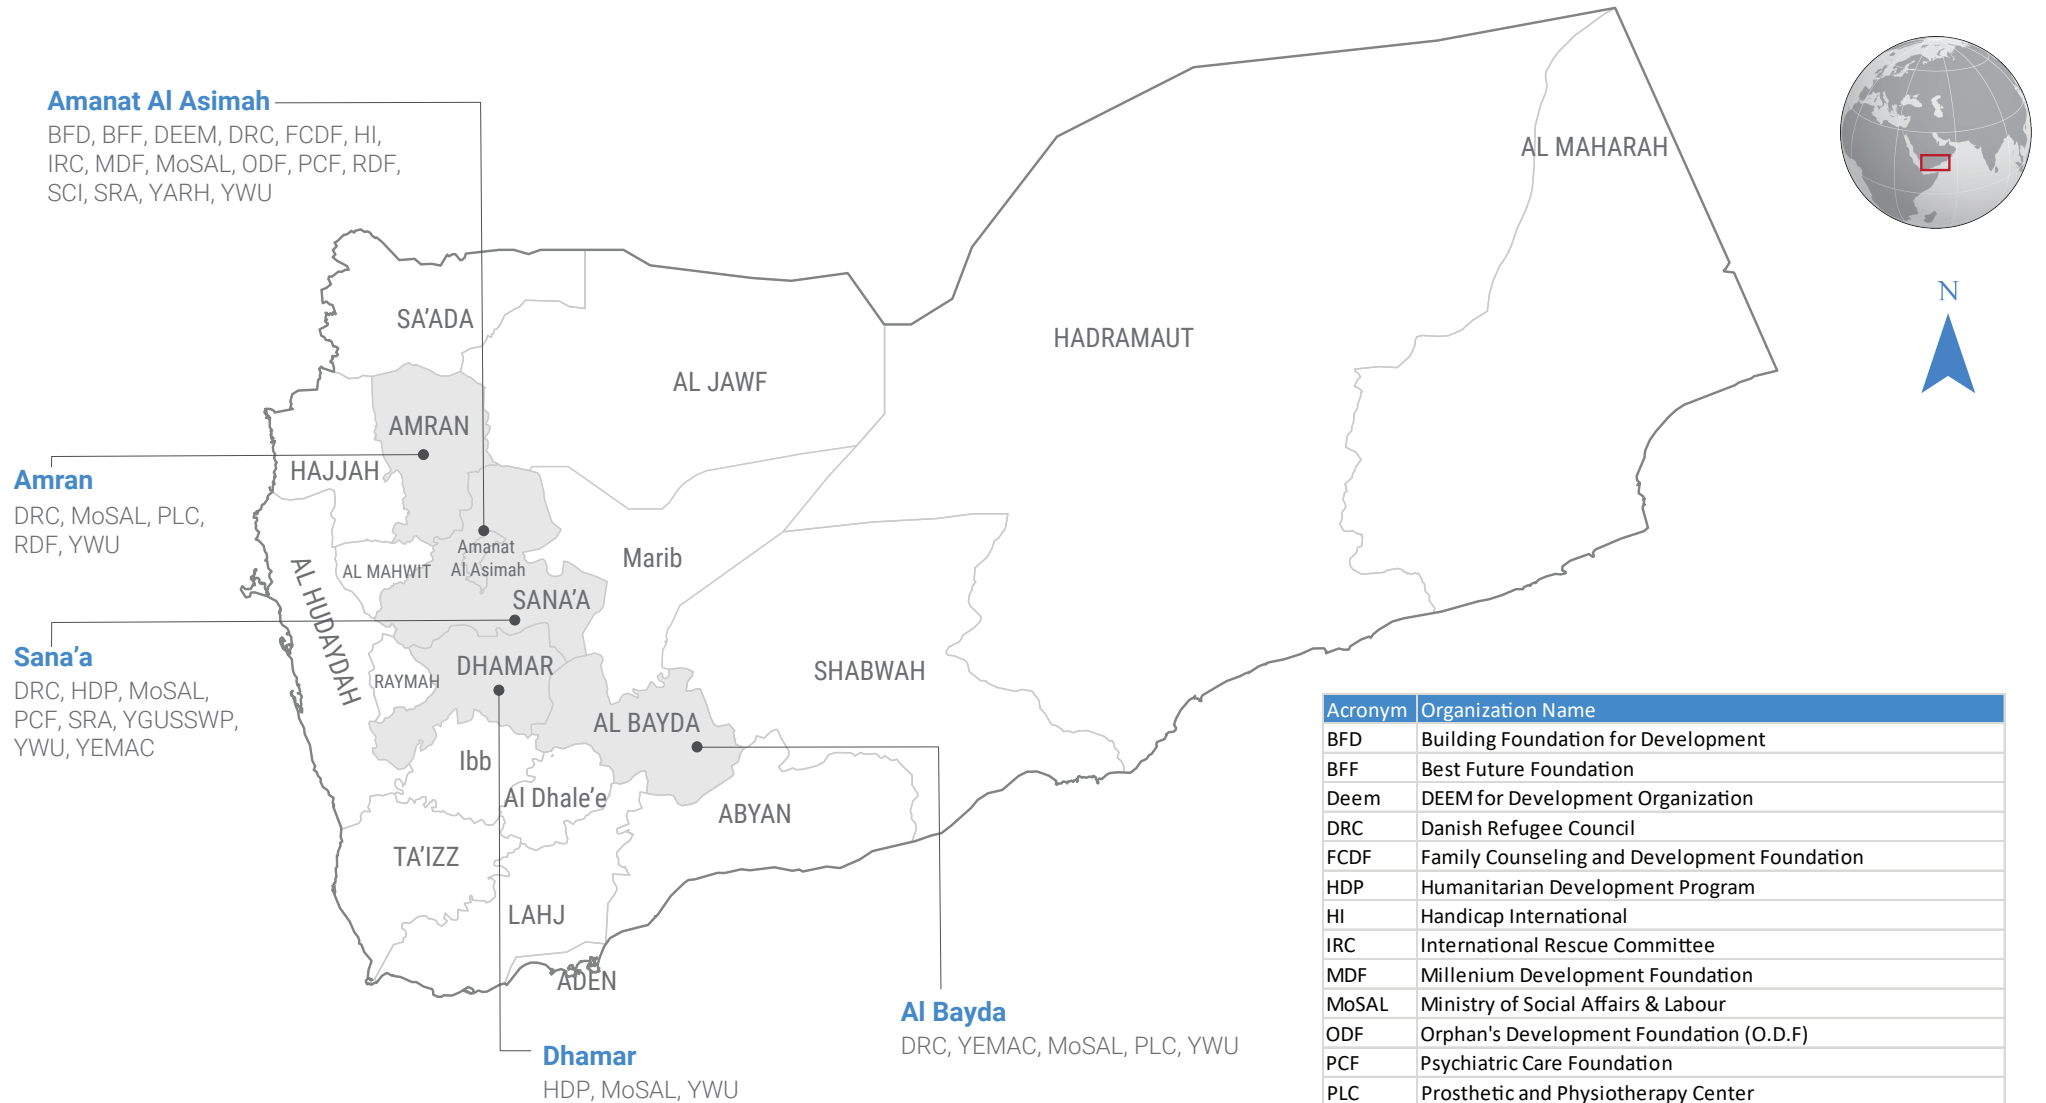

POPULATION

RESPONSE

PARTNERS

REACHED BY GENDER

REACHED BY GOVERNORATE

REACHED PER ACTIVITY

■ Protection ■ Mine Action ■ Child Protection ■ GBV

Acronym	Organization Name
BFD	Building Foundation for Development
BFF	Best Future Foundation
Deem	DEEM for Development Organization
DRC	Danish Refugee Council
FCDF	Family Counseling and Development Foundation
HDP	Humanitarian Development Program
HI	Handicap International
IRC	International Rescue Committee
MDF	Millenium Development Foundation
MoSAL	Ministry of Social Affairs & Labour
ODF	Orphan's Development Foundation (O.D.F)
PCF	Psychiatric Care Foundation
PLC	Prosthetic and Physiotherapy Center
RDF	Ramz Development Foundation
SCI	Save the Children
SRA	SRA Foundation for Sustainable Development
YARH	Yemeni Association for Reproductive Health
YEMAC	Yemen Executive Mine Action Center
YGUSSWP	Yem. Gen. Union of Sociologists, S. Workers and Psychologists
YWU	Yemen Women Union

To view the information per district click here to access the online 4W