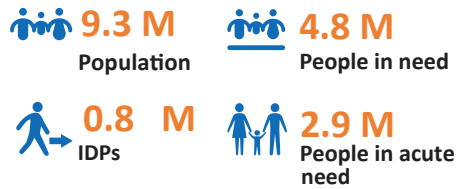

POPULATION

RESPONSE

PARTNERS

REACHED BY GENDER

REACHED BY GOVERNORATE

REACHED PER ACTIVITY

■ Protection ■ Mine Action ■ Child Protection ■ GBV

Acronym	Organization Name
BFD	Building Foundation for Development
BFF	Best Future Foundation
Deem	DEEM for Development Organization
DRC	Danish Refugee Council
FCDF	Family Counseling and Development Foundation
HDP	Humanitarian Development Program
HI	Handicap International
IRC	International Rescue Committee
MDF	Millenium Development Foundation
MoSAL	Ministry of Social Affairs & Labour
ODF	Orphan's Development Foundation (O.D.F)
PCF	Psychiatric Care Foundation
PLC	Prosthetic and Physiotherapy Center
RDF	Ramz Development Foundation
SCI	Save the Children
SRA	SRA Foundation for Sustainable Development
YARH	Yemeni Association for Reproductive Health
YEMAC	Yemen Executive Mine Action Center
YGUSSWP	Yem. Gen. Union of Sociologists, S. Workers and Psychologists
YWU	Yemen Women Union