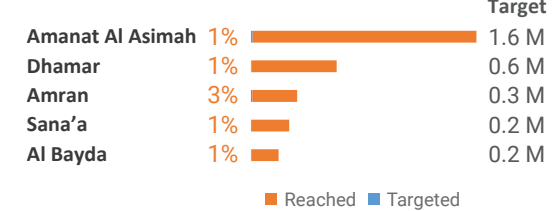

POPULATION

RESPONSE

PARTNERS

REACHED BY GENDER

REACHED BY GOVERNORATE

REACHED PER ACTIVITY

■ Protection ■ Mine Action ■ Child Protection ■ GBV

Acronym	Organization Name
BFD	Building Foundation for Development
BFF	Best Future Foundation
Deem	DEEM for Development Organization
DRC	Danish Refugee Council
FCDF	Family Counseling and Development Foundation
HDP	Humanitarian Development Program
HI	Handicap International
IRC	International Rescue Committee
MDF	Millenium Development Foundation
MoSAL	Ministry of Social Affairs & Labour
ODF	Orphan's Development Foundation (O.D.F)
PCF	Psychiatric Care Foundation
PLC	Prosthetic and Physiotherapy Center
RDF	Ramz Development Foundation
SCI	Save the Children
SRA	SRA Foundation for Sustainable Development
YARH	Yemeni Association for Reproductive Health
YEMAC	Yemen Executive Mine Action Center
YGUSSWP	Yem. Gen. Union of Sociologists, S. Workers and Psychologists
YWU	Yemen Women Union