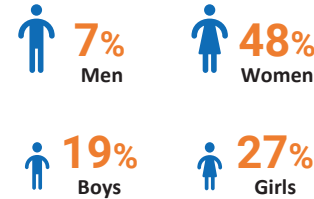

POPULATION

RESPONSE

PARTNERS

REACHED BY GENDER

REACHED BY GOVERNORATE

REACHED PER ACTIVITY

■ Protection ■ Mine Action ■ Child Protection ■ GBV

Acronym	Organization Name
BFD	Building Foundation for Development
BFF	Best Future Foundation
Deem	DEEM for Development Organization
DRC	Danish Refugee Council
FCDF	Family Counseling and Development Foundation
HDP	Humanitarian Development Program
HI	Handicap International
IRC	International Rescue Committee
MDF	Millenium Development Foundation
MoSAL	Ministry of Social Affairs & Labour
ODF	Orphan's Development Foundation (O.D.F)
PCF	Psychiatric Care Foundation
PLC	Prosthetic and Physiotherapy Center
RDF	Ramz Development Foundation
SCI	Save the Children
SRA	SRA Foundation for Sustainable Development
YARH	Yemeni Association for Reproductive Health
YEMAC	Yemen Executive Mine Action Center
YGUSSWP	Yem. Gen. Union of Sociologists, S. Workers and Psychologists
YWU	Yemen Women Union