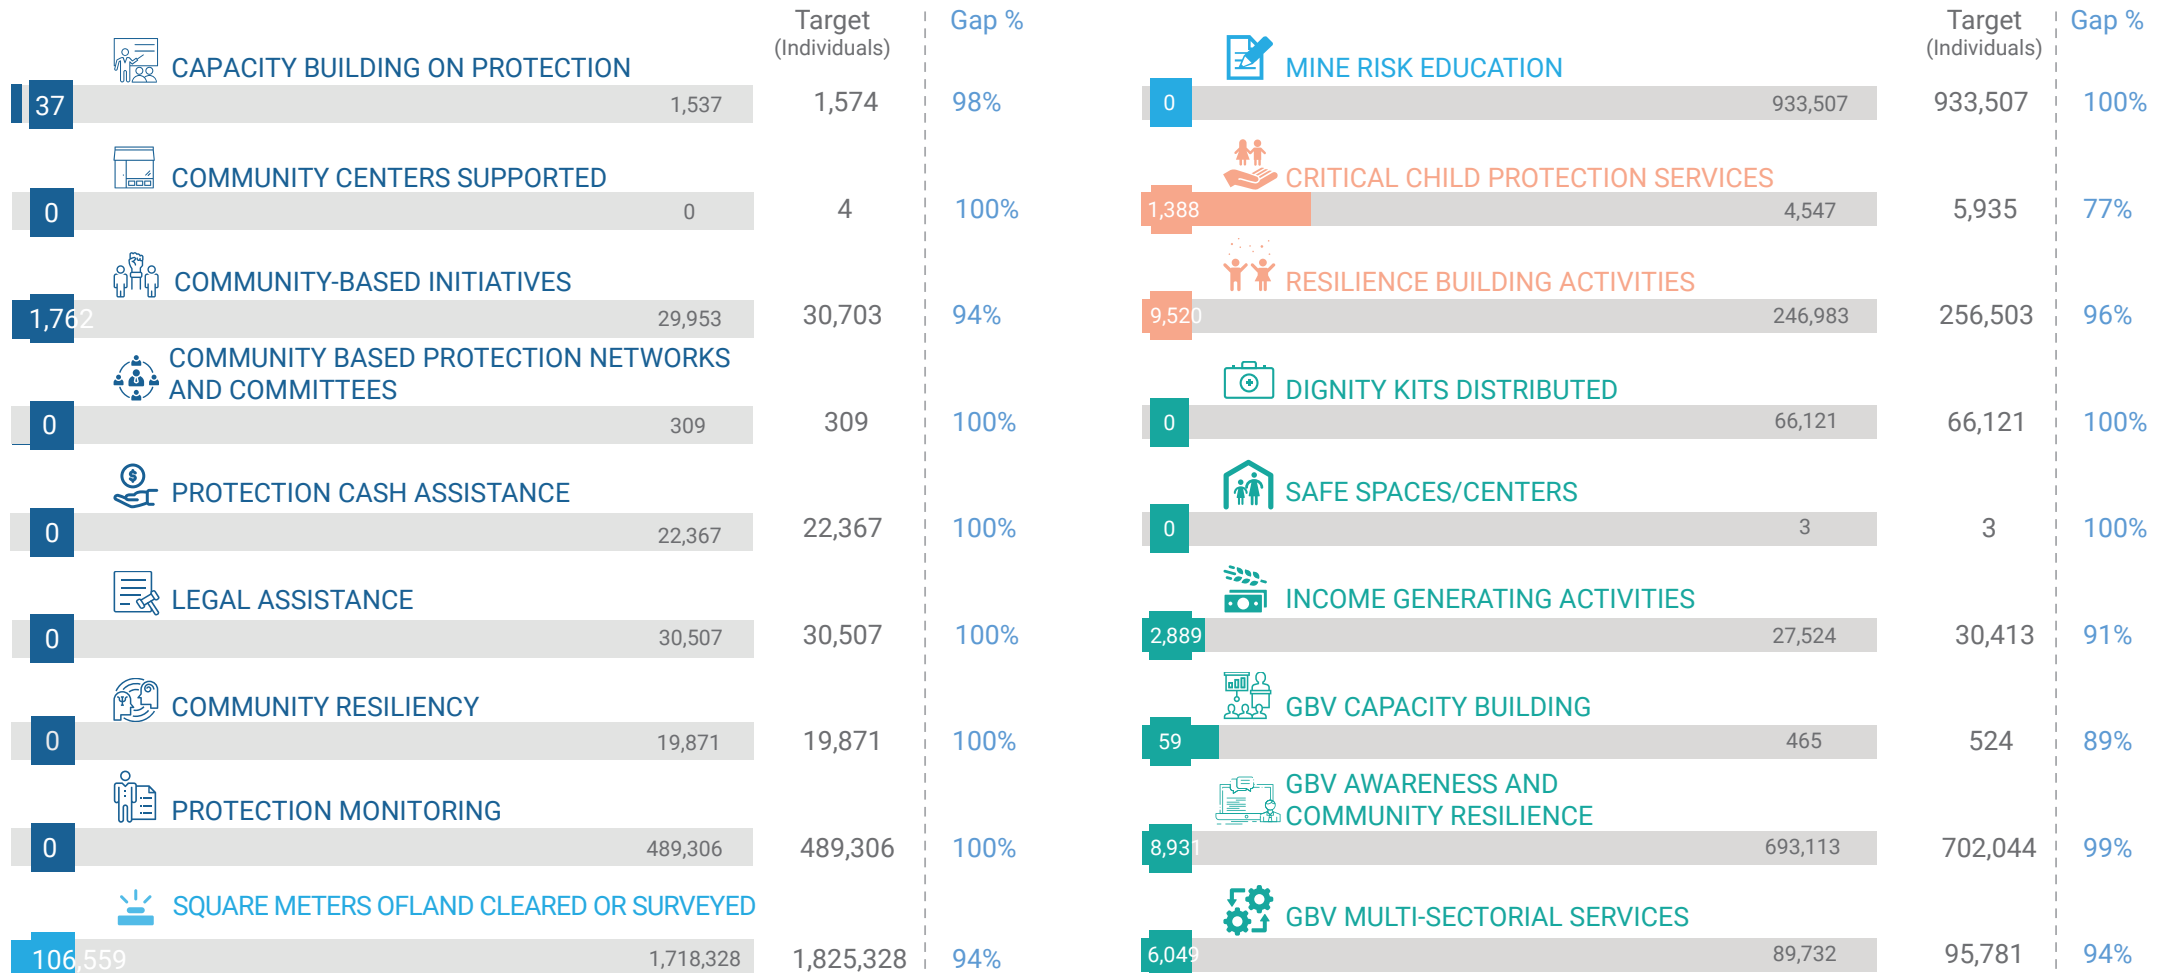

POPULATION

RESPONSE

PARTNERS

REACHED BY GENDER

REACHED BY GOVERNORATE

REACHED PER ACTIVITY

■ Protection ■ Mine Action ■ Child Protection ■ GBV

Acronym	Organization Name
BFD	Building Foundation for Development
BFF	Best Future Foundation
Deem	DEEM for Development Organization
DRC	Danish Refugee Council
FCDF	Family Counseling and Development Foundation
HDP	Humanitarian Development Program
HI	Handicap International
IRC	International Rescue Committee
MDF	Millenium Development Foundation
MoSAL	Ministry of Social Affairs & Labour
ODF	Orphan's Development Foundation (O.D.F)
PCF	Psychiatric Care Foundation
PLC	Prosthetic and Physiotherapy Center
RDF	Ramz Development Foundation
SCI	Save the Children
SRA	SRA Foundation for Sustainable Development
YARH	Yemeni Association for Reproductive Health
YEMAC	Yemen Executive Mine Action Center
YGUSSWP	Yem. Gen. Union of Sociologists, S. Workers and Psychologists
YWU	Yemen Women Union

To view the information per district click here to access the online 4W