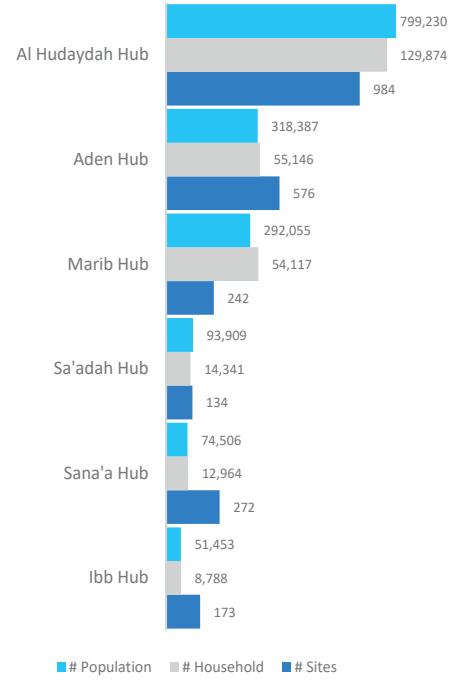

CCCM CLUSTER YEMEN IDP HOSTING SITES OVERVIEW MAP - APRIL 2022

CCCM CLUSTER
SUPPORTING DISPLACED COMMUNITIES

2,381
769 COVERED
IDP HOSTING SITES

275,230
153,988 COVERED
HHs IN HOSTIG SITES

1,629,540
886,741 COVERED
INDIVIDUALS IN HOSTIG SITES

21
CCCM IMPLEMENTING PARTNERS

Sa'dah # Sites: 25 Coverage: 64% #HHs: 5,304 #IDPs: 31,256 PARTNERS: NFDHR, YDF	Al Jawf # Sites: 163 Coverage: 31% #HHs: 14,118 #IDPs: 92,866 PARTNERS: YARD	Amran # Sites: 148 Coverage: 16% #HHs: 4,179 #IDPs: 22,655 PARTNERS: NRC, YRCS	Hajjah # Sites: 488 Coverage: 18% #HHs: 72,452 #IDPs: 435,696 PARTNERS: DRC, RADF, YGUSWP	Al Mahwit # Sites: 9 Coverage: 100% #HHs: 1,331 #IDPs: 7,098 PARTNERS: JAAHD	Al Hodeidah # Sites: 580 Coverage: 37% #HHs: 77,199 #IDPs: 481,327 PARTNERS: IOM, JAAHD, DRC	Raymah # Sites: 8 Coverage: 100% #HHs: 451 #IDPs: 2,496 PARTNERS: JAAHD	Al Hodeidah # Sites: 580 Coverage: 37% #HHs: 77,199 #IDPs: 481,327 PARTNERS: IOM, JAAHD, DRC	Dhamar # Sites: 18 Coverage: 33% #HHs: 2,053 #IDPs: 11,425 PARTNERS: SDF	Ibb # Sites: 56 Coverage: 68% #HHs: 2,708 #IDPs: 14,922 PARTNERS: IOM, TYF, YFCA	Al Dali' # Sites: 95 Coverage: 33% #HHs: 3,777 #IDPs: 22,827 PARTNERS: ACTED	Taiz # Sites: 186 Coverage: 38% #HHs: 13,514 #IDPs: 74,661 PARTNERS: BCHD/DEEM, GWC/JOM, NMO, NRC/YFCA	Lahj # Sites: 77 Coverage: 22% #HHs: 4,950 #IDPs: 28,446 PARTNERS: DRC, NRC
---	--	--	---	--	--	---	--	--	--	--	--	---