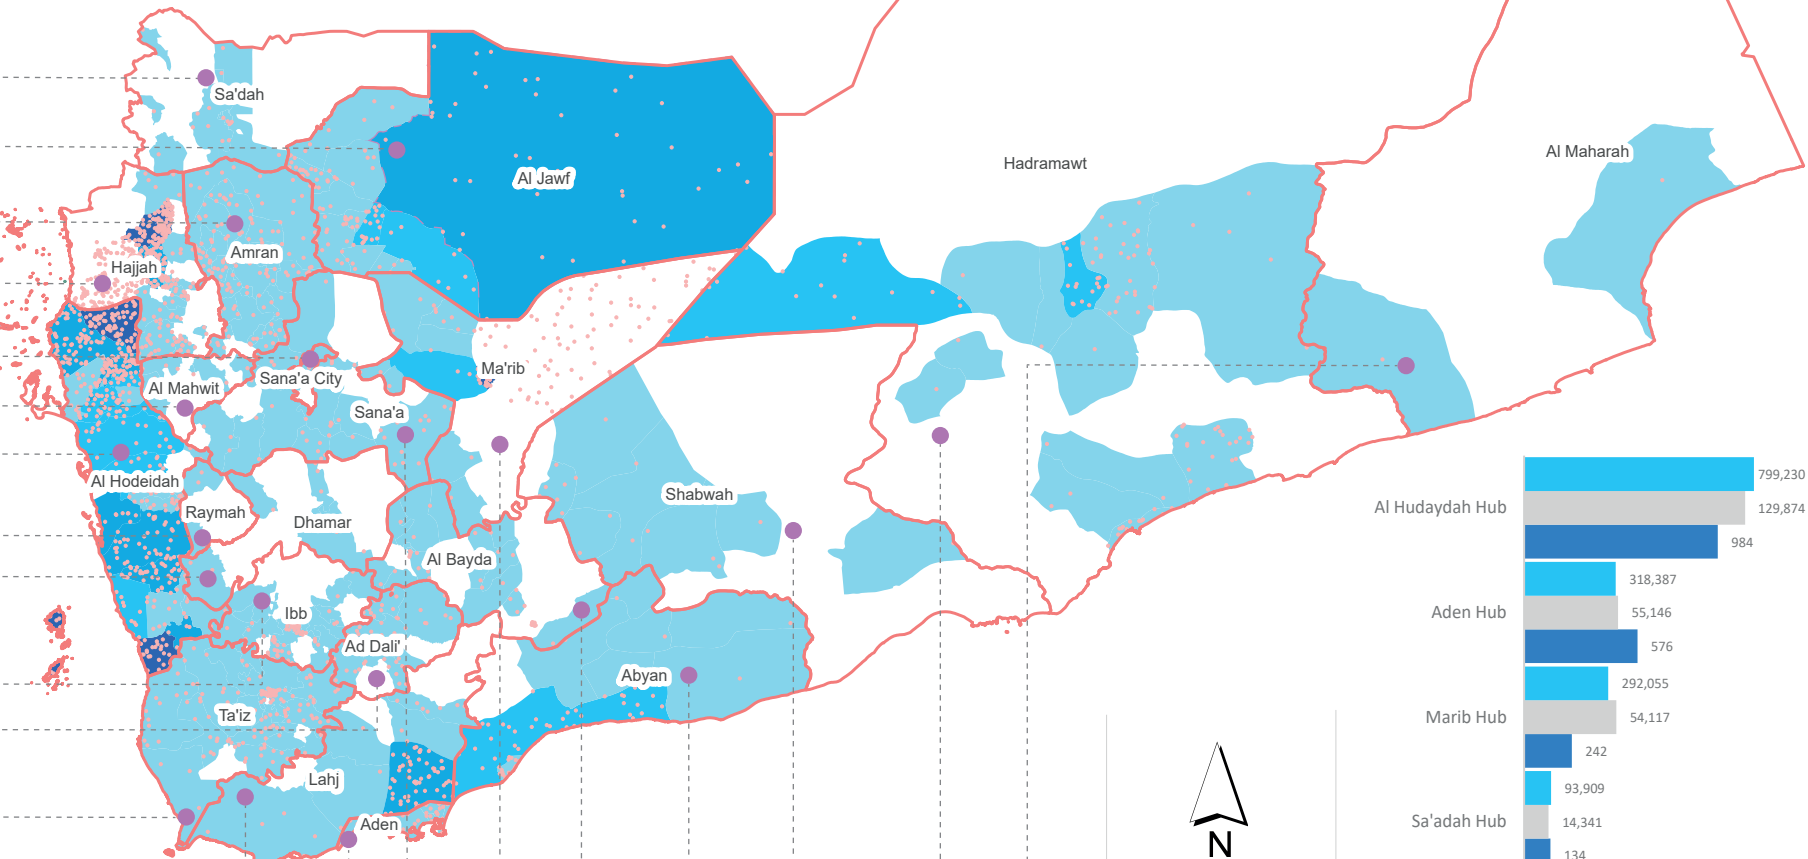

CCCM CLUSTER YEMEN IDP HOSTING SITES OVERVIEW MAP - APRIL 2022

CCCM CLUSTER
SUPPORTING DISPLACED COMMUNITIES

2,381
769 COVERED
IDP HOSTING SITES

275,230
153,988 COVERED
HHs IN HOSTIG SITES

1,629,540
886,741 COVERED
INDIVIDUALS IN HOSTIG SITES

● IDP HOSTING SITE

POPULATION

- 1 - 10000
- 10001 - 20000
- 20001 - 60000
- 60001 - 170744

■ # Population ■ # Household ■ # Sites

Aden # Sites: 34 Coverage: 100% #HHs: 3,449 #IDPs: 17,850 PARTNERS: ACTED	MARIB # Sites: 203 Coverage: 38% #HHs: 49,819 #IDPs: 266,731 PARTNERS: IOM/SHS, NRC/ACTED, YGUSWP/PAH	Abyan # Sites: 65 Coverage: 9% #HHs: 4,181 #IDPs: 23,496 PARTNERS: NRC	Hadramawt # Sites: 105 Coverage: 4% #HHs: 8,309 #IDPs: 52,114 PARTNERS: FMF
Socotra # Sites: 1 Coverage: 0% #HHs: 15 #IDPs: 102 PARTNERS: —	Sana'a # Sites: 51 Coverage: 33% #HHs: 3,892 #IDPs: 23,803 PARTNERS: YGUSWP, NRC	Al Bayda # Sites: 36 Coverage: 14% #HHs: 1,890 #IDPs: 10,722 PARTNERS: SDF	Shabwah # Sites: 17 Coverage: 6% #HHs: 1,015 #IDPs: 5,455 PARTNERS: SHS
		Al Maharah # Sites: 12 Coverage: 0% #HHs: 457 #IDPs: 2,580 PARTNERS: —	