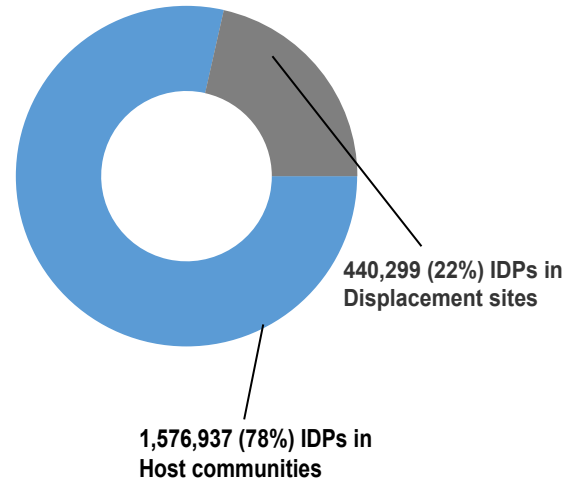

2.02 MILLION

INTERNALLY DISPLACED PERSONS

The conflict and violence which erupted in South Sudan after December 2013 increased the number of IDPs to 2 million people as of March 2022

NUMBER OF IDPS PER STATE

NUMBER OF IDPS BY LOCATION TYPE

Note: 2.3 million South Sudanese are refugees in the neighboring countries of Uganda, Kenya, Ethiopia, Sudan and Democratic Republic of Congo. (see <https://data2.unhcr.org/en/country/ssd>)

NUMBER OF IDPs PER COUNTY