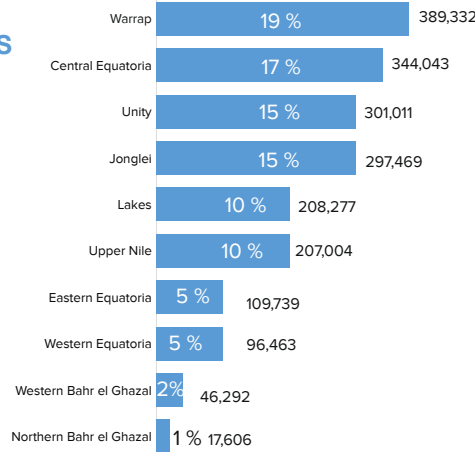

2.02 MILLION

INTERNALLY DISPLACED PERSONS

The conflict and violence which erupted in South Sudan after December 2013 increased the number of IDPs to 2 million people as of March 2022

NUMBER OF IDPS PER STATE

NUMBER OF IDPS BY LOCATION TYPE

Note: 2.3 million South Sudanese are refugees in the neighboring countries of Uganda, Kenya, Ethiopia, Sudan and Democratic Republic of Congo. (see <https://data2.unhcr.org/en/country/ssd>)

NUMBER OF IDPs PER COUNTY