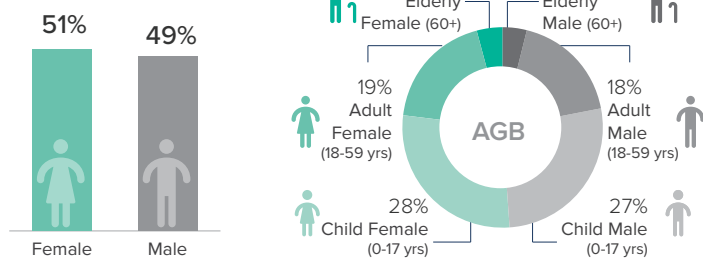

IDPs

3.03 M
Total Internally Displaced Persons (IDPs) in Sudan.¹

74% Living in formal camps.²

¹Data based on HNO 2021 (July 2021)

²Data based on IOM DTM Sudan mobility tracking round two (August 2021)

Age-gender Breakdown¹

Data Source: UNHCR, IOM, OCHA

IDPs Trend by Year (Since 2010)

Refugees

1.1 M
Total Refugees in Sudan.³
³as of 31 March 2022

16.4 K are persons with disabilities.³

³as of 31 March 2022

Age-gender Breakdown³

Data Source: CoR, UNHCR