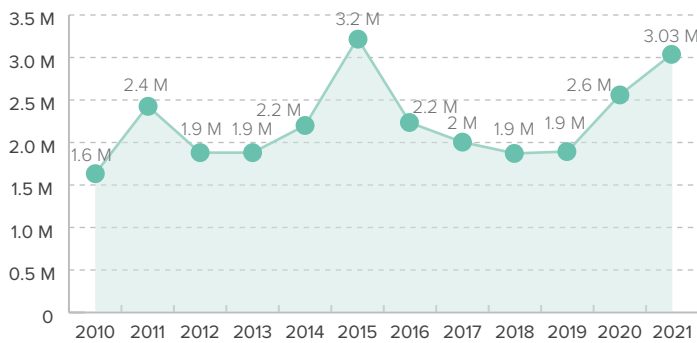

IDPs

3.03 M
Total Internally Displaced Persons (IDPs) in Sudan.¹

74% Living in formal camps.²

¹Data based on HNO 2021 (July 2021)

²Data based on IOM DTM Sudan mobility tracking round two (August 2021)

Age-gender Breakdown¹

Data Source: UNHCR, IOM, OCHA

IDPs Trend by Year (Since 2010)

Refugees

1.1 M
Total Refugees in Sudan.³
³as of 31 March 2022

16.4 K are persons with disabilities.³

³as of 31 March 2022

Age-gender Breakdown³

Data Source: CoR, UNHCR

Refugees Trend by Year (Since 2010)