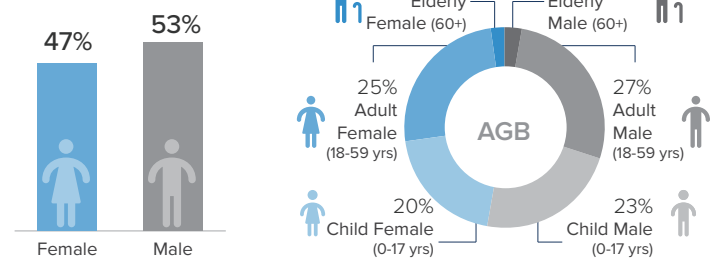

IDPs

3.03 M
Total Internally Displaced Persons (IDPs) in Sudan.¹

74% Living in formal camps.²

¹Data based on HNO 2021 (July 2021)

²Data based on IOM DTM Sudan mobility tracking round two (August 2021)

Age-gender Breakdown¹

Data Source: UNHCR, IOM, OCHA

IDPs Trend by Year (Since 2010)

Refugees

1.1 M
Total Refugees in Sudan.³
³as of 31 March 2022

16.4 K are persons with disabilities.³

³as of 31 March 2022

Age-gender Breakdown³

Data Source: CoR, UNHCR

Refugees Trend by Year (Since 2010)