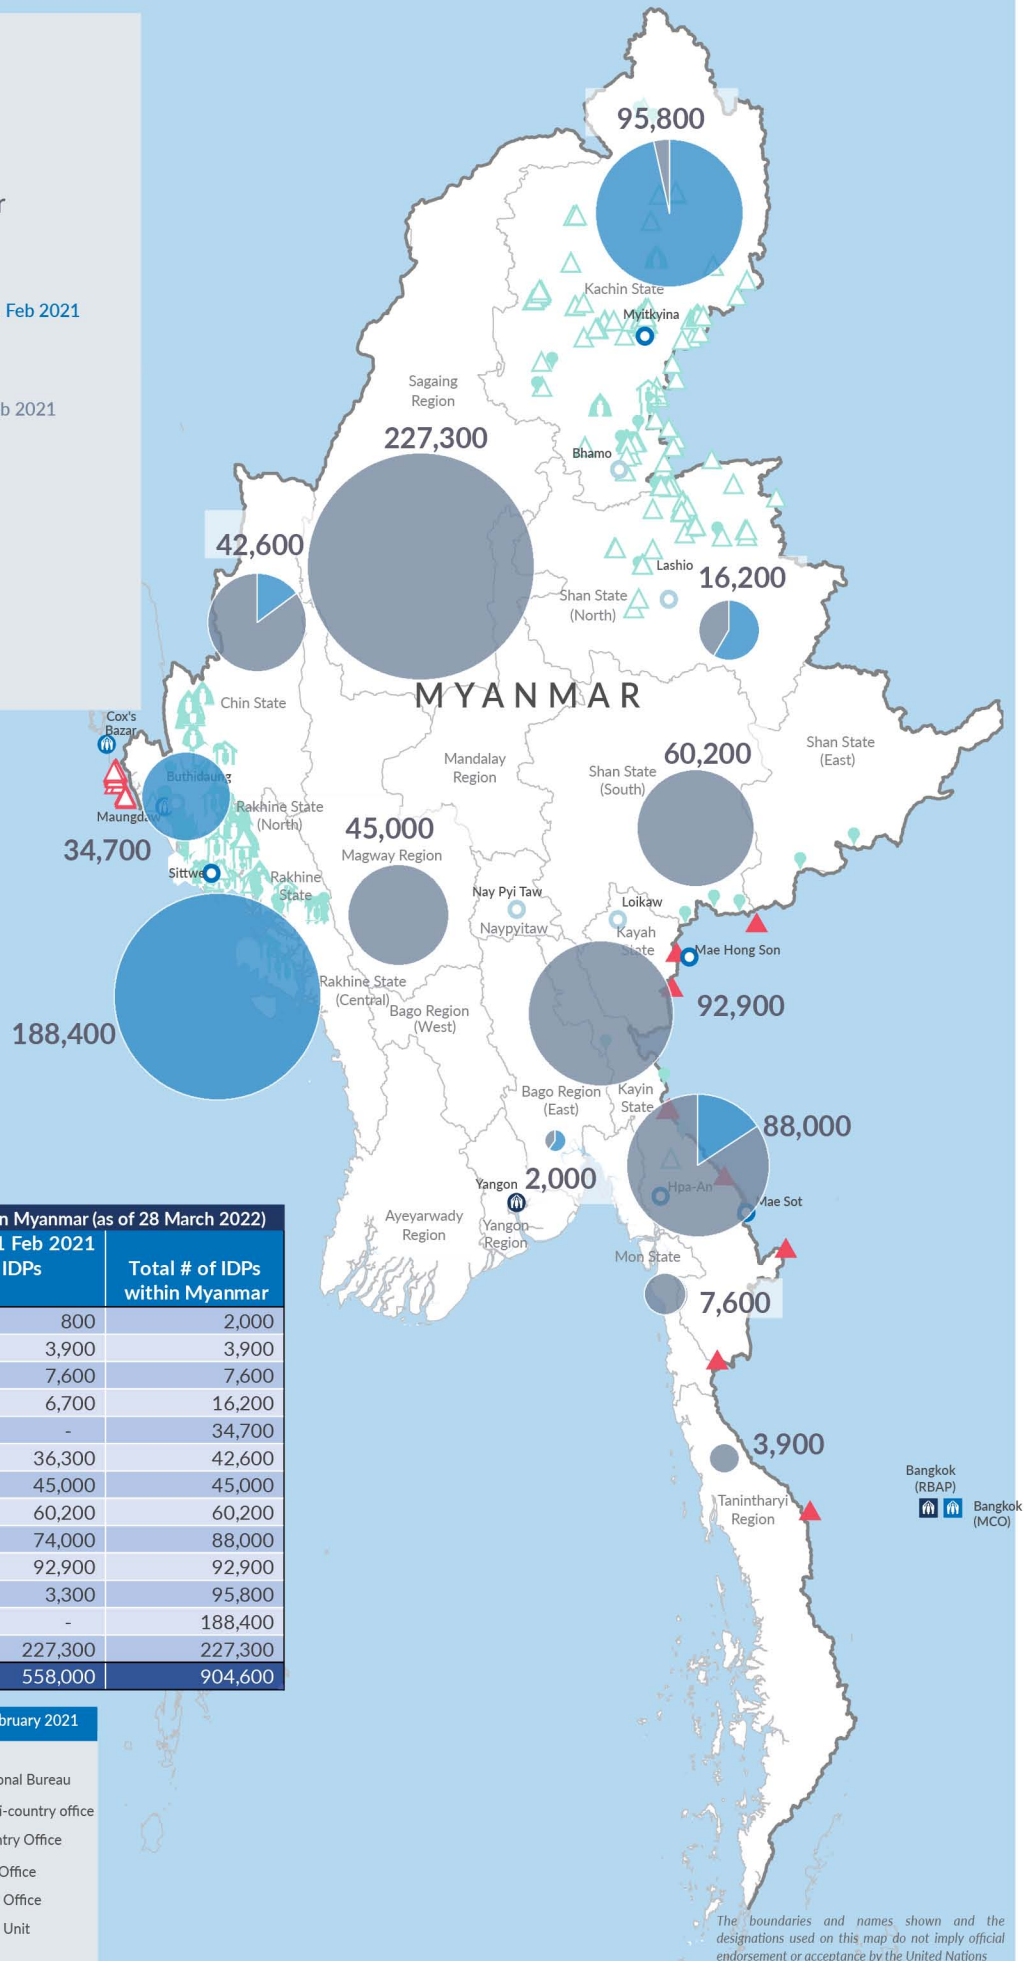

Key figures

904,600

Estimated total IDPs within Myanmar

346,600
 Estimated # of IDPs displaced prior to 1 Feb 2021
 (As of 31 December, 2021)

558,000
 Estimated # of IDPs displaced post 1 Feb 2021
 (As of 28 March, 2022)

 Prior to 1 Feb 2021

 Post 1 Feb 2021

Estimated internal displacement within Myanmar Pre+Post 1 February 2021
 (rounded to the nearest hundred)

-  IDP unplanned settlement (pre-1 Feb 2021)
-  IDP Center (pre-1 Feb 2021)
-  IDP spontaneous location (pre-1 Feb 2021)
-  IDP planned settlement (pre-1 Feb 2021)
-  Temporary shelter for displaced people from Myanmar
-  Refugee, planned settlement
-  International boundaries
-  UNHCR Regional Bureau
-  UNHCR Multi-country office
-  UNHCR Country Office
-  UNHCR Sub-Office
-  UNHCR Field Office
-  UNHCR Field Unit

The boundaries and names shown and the designations used on this map do not imply official endorsement or acceptance by the United Nations