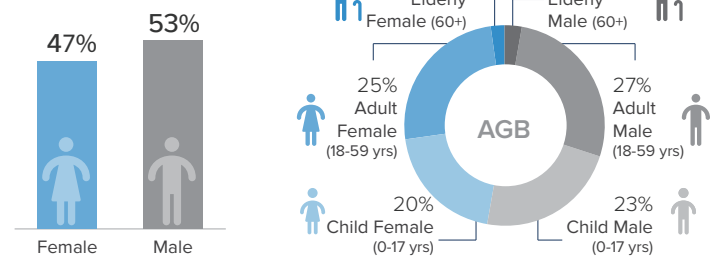

IDPs

3.03 M
Total Internally Displaced Persons (IDPs) in Sudan.¹

74% Living in formal camps.²

¹Data based on HNO 2021 (July 2021)

²Data based on IOM DTM Sudan mobility tracking round two (August 2021)

Age-gender Breakdown¹

Data Source: UNHCR, IOM, OCHA

IDPs Trend by Year (Since 2010)

Refugees

1.1 M
Total Refugees in Sudan.³
³as of 28 February 2022.

16.2 K are persons with disabilities.³

³as of 28 February 2022.

Age-gender Breakdown³