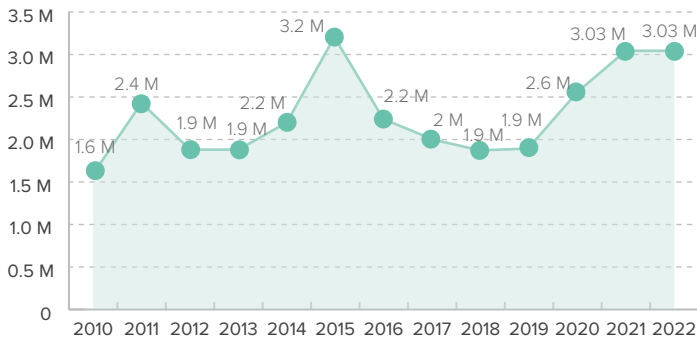

IDPs

3.03 M
Total Internally Displaced Persons (IDPs) in Sudan.¹

74% Living in formal camps.²

¹Data based on HNO 2021 (July 2021)

²Data based on IOM DTM Sudan mobility tracking round two (August 2021)

Age-gender Breakdown¹

Data Source: UNHCR, IOM, OCHA

IDPs Trend by Year (Since 2010)

Refugees

1.1 M
Total Refugees in Sudan.³
³as of 28 February 2022.

16.2 K are persons with disabilities.³

³as of 28 February 2022.

Age-gender Breakdown³

Data Source: CoR, UNHCR

Refugees Trend by Year (Since 2010)