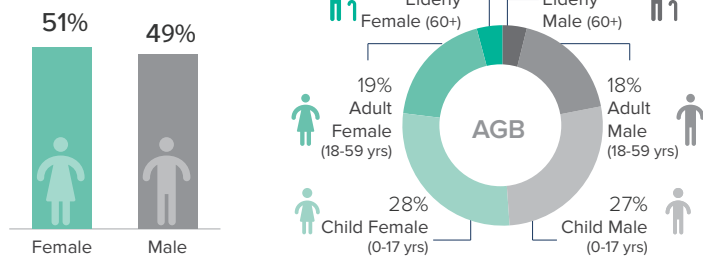

IDPs

3.03 M
Total Internally Displaced Persons (IDPs) in Sudan.¹

74% Living in formal camps.²

¹Data based on HNO 2021 (July 2021)

²Data based on IOM DTM Sudan mobility tracking round two (August 2021)

Age-gender Breakdown¹

Data Source: UNHCR, IOM, OCHA

IDPs Trend by Year (Since 2010)

Refugees

1.1 M
Total Refugees in Sudan.³
³as of 28 February 2022.

16.2 K are persons with disabilities.³

³as of 28 February 2022.

Age-gender Breakdown³