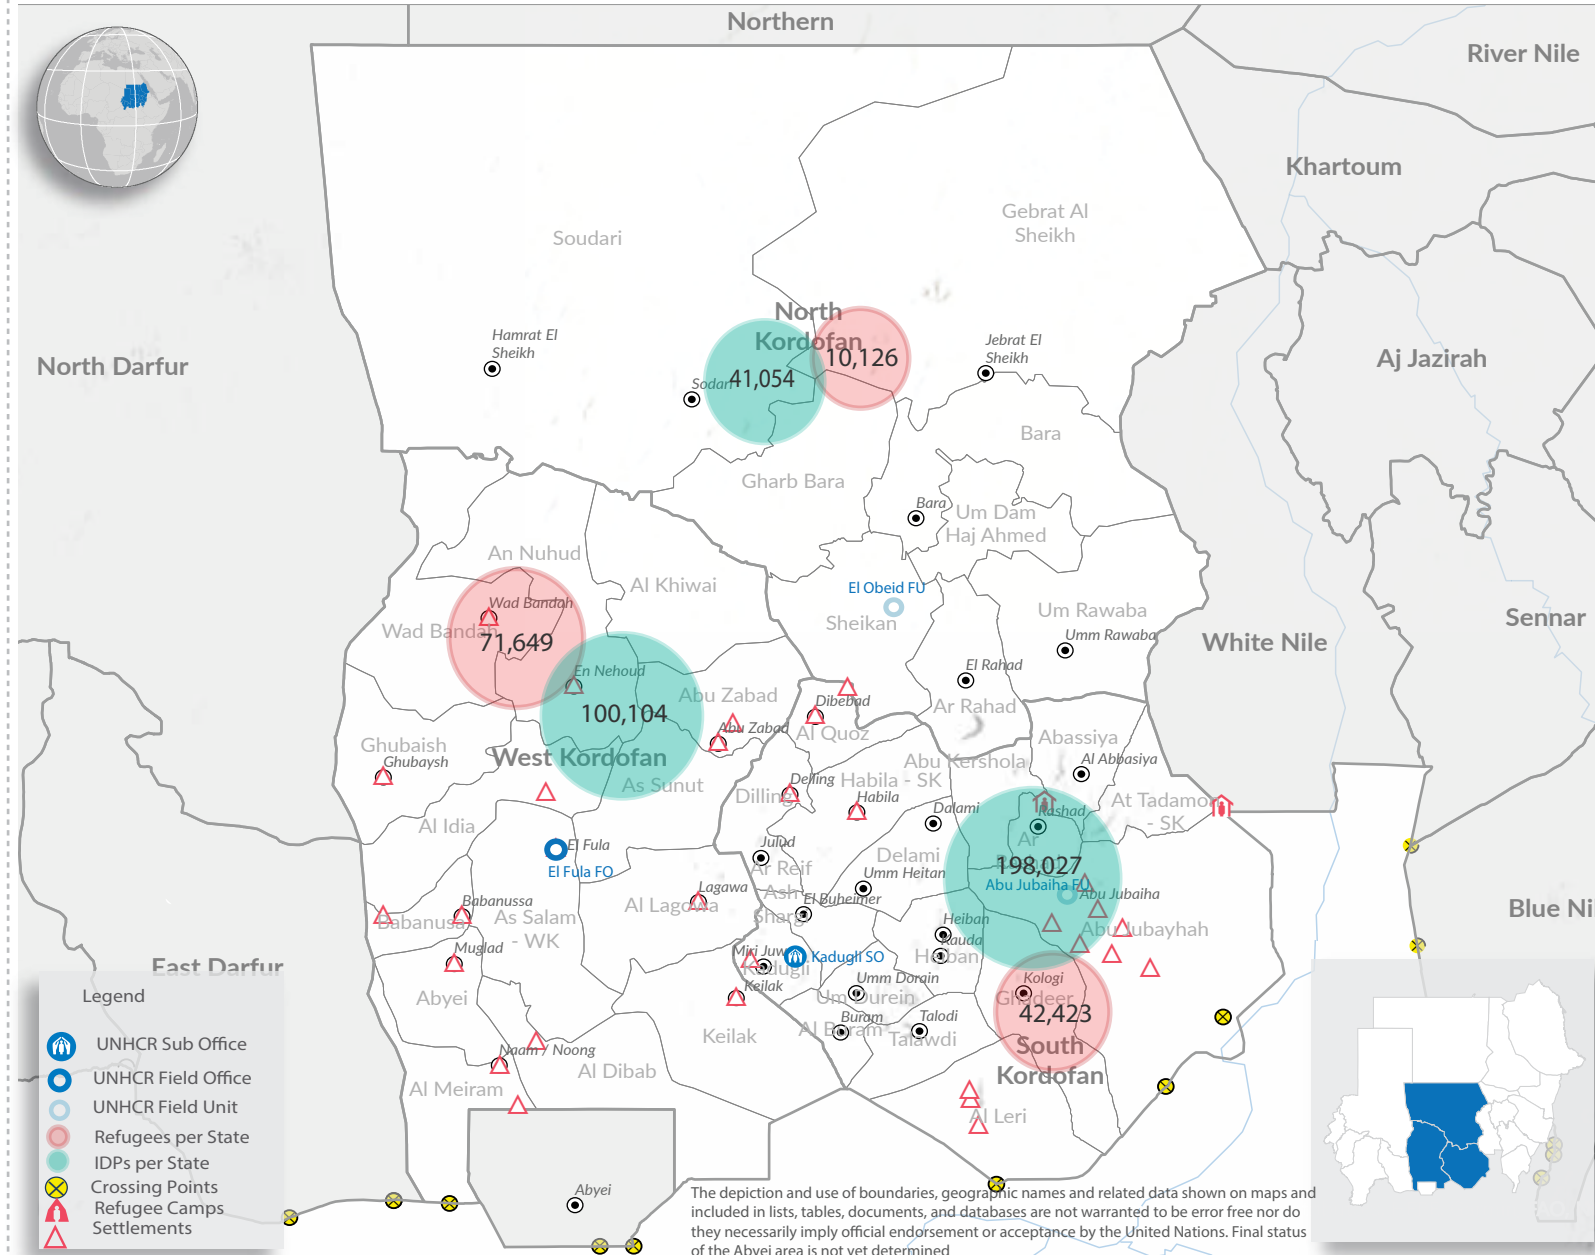

KEY FIGURES

463,383

TOTAL POPULATION OF CONCERN
IN KORDOFAN

339,185

INTERNALLY DISPLACED PERSONS (IDPs)

12% in North Kordofan, 58% in South Kordofan while West Kordofan has 30% IDPs.
Source: IOM DTM - RIII Oct. 2021.

124,198

SOUTH SUDANESE REFUGEES REGISTERED
IN KORDOFAN

48% of Refugees in Kordofan are biometrically verified.
Source: UNHCR Feb. 2022.

The depiction and use of boundaries, geographic names and related data shown on maps and included in lists, tables, documents, and databases are not warranted to be error free nor do they necessarily imply official endorsement or acceptance by the United Nations. Final status of the Abyei area is not yet determined