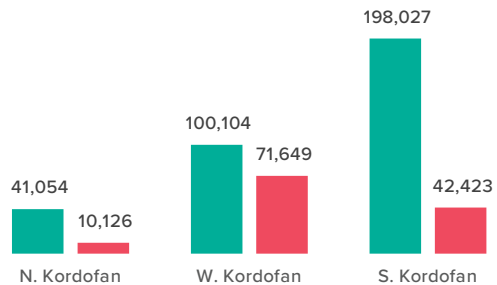

KEY FIGURES

463,383

TOTAL POPULATION OF CONCERN
IN KORDOFAN

339,185

INTERNALLY DISPLACED PERSONS (IDPs)

12% in North Kordofan, 58% in South Kordofan while West Kordofan has 30% IDPs.
Source: IOM DTM - RIII Oct. 2021.

124,198

SOUTH SUDANESE REFUGEES REGISTERED
IN KORDOFAN

48% of Refugees in Kordofan are biometrically verified.
Source: UNHCR Feb. 2022.

The depiction and use of boundaries, geographic names and related data shown on maps and included in lists, tables, documents, and databases are not warranted to be error free nor do they necessarily imply official endorsement or acceptance by the United Nations. Final status of the Abyei area is not yet determined