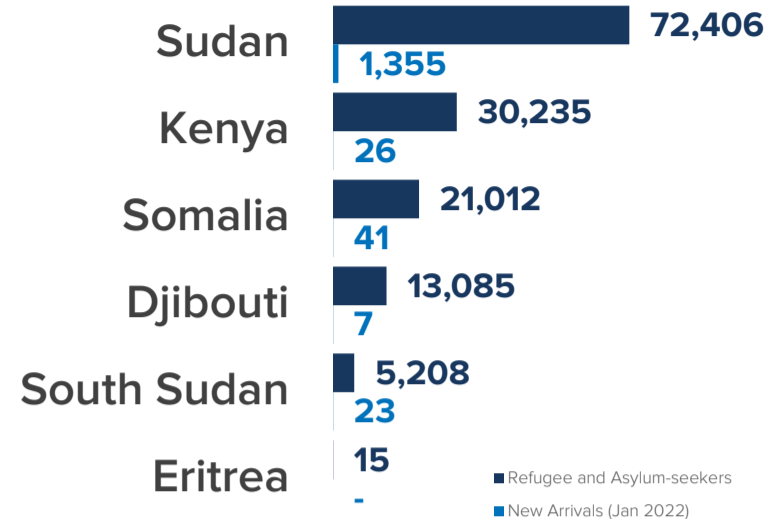

KEY POPULATION STATISTICS

5.21M

TOTAL REFUGEES, ASYLUM-SEEKERS AND IDPS

141,961

ETHIOPIA REFUGEES AND ASYLUM-SEEKERS IN NEIGHBOURING COUNTRIES

67,285

OCT 20 TO JAN 22 BREAKDOWN

1,452*

NEW ARRIVALS IN JAN 2022

* Source: UNHCR operations/proGres v4. Figures susceptible to further updates upon verification and registration in following months.

4.24M

INTERNALLY DISPLACED PERSONS IN ETHIOPIA

830,305

REFUGEES AND ASYLUM-SEEKERS HOSTED IN ETHIOPIA

BY AGE AND GENDER*

Children (below 18 yrs) **33%**

Women and Children **60%**

Adults (18-59 yrs) **61%**

Elderly (above 60 yrs) **6%**

*percentages from UNHCR's 2020 Annual Statistics Report

BY COUNTRY OF ASYLUM

ETHIOPIAN PoCs DISPLACEMENT TRENDS Oct 20 to Jan 22

The boundaries and names shown and the designations used on this map do not imply official endorsement or acceptance by the United Nations. Final boundaries between the Republic of Sudan and the Republic of South Sudan and Somalia and Ethiopia have not yet been determined. Final status of the Abyei area is not yet determined.