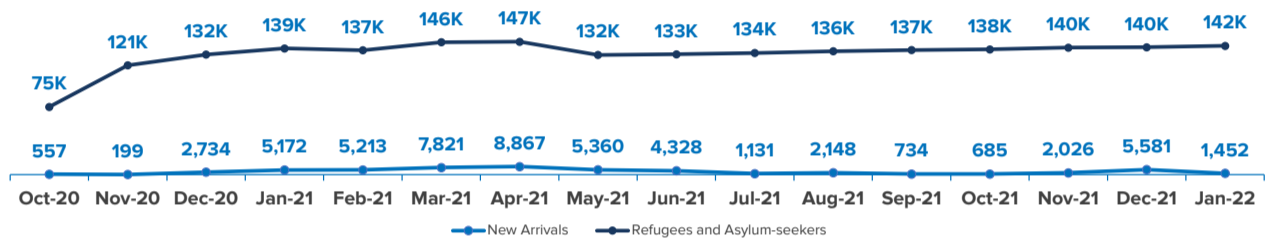

NEW ARRIVALS IN JAN 2022

* Source: UNHCR operations/proGres v4. Figures susceptible to further updates upon verification and registration in following months.

4.24M

INTERNALLY DISPLACED PERSONS IN ETHIOPIA

830,305

REFUGEES AND ASYLUM-SEEKERS HOSTED IN ETHIOPIA

BY AGE AND GENDER*

Children (below 18 yrs) **33%**

Women and Children **60%**

Adults (18-59 yrs) **61%**

Elderly (above 60 yrs) **6%**

*percentages from UNHCR's 2020 Annual Statistics Report

BY COUNTRY OF ASYLUM

ETHIOPIAN PoCs DISPLACEMENT TRENDS Oct 20 to Jan 22

The boundaries and names shown and the designations used on this map do not imply official endorsement or acceptance by the United Nations. Final boundaries between the Republic of Sudan and the Republic of South Sudan and Somalia and Ethiopia have not yet been determined. Final status of the Abyei area is not yet determined.