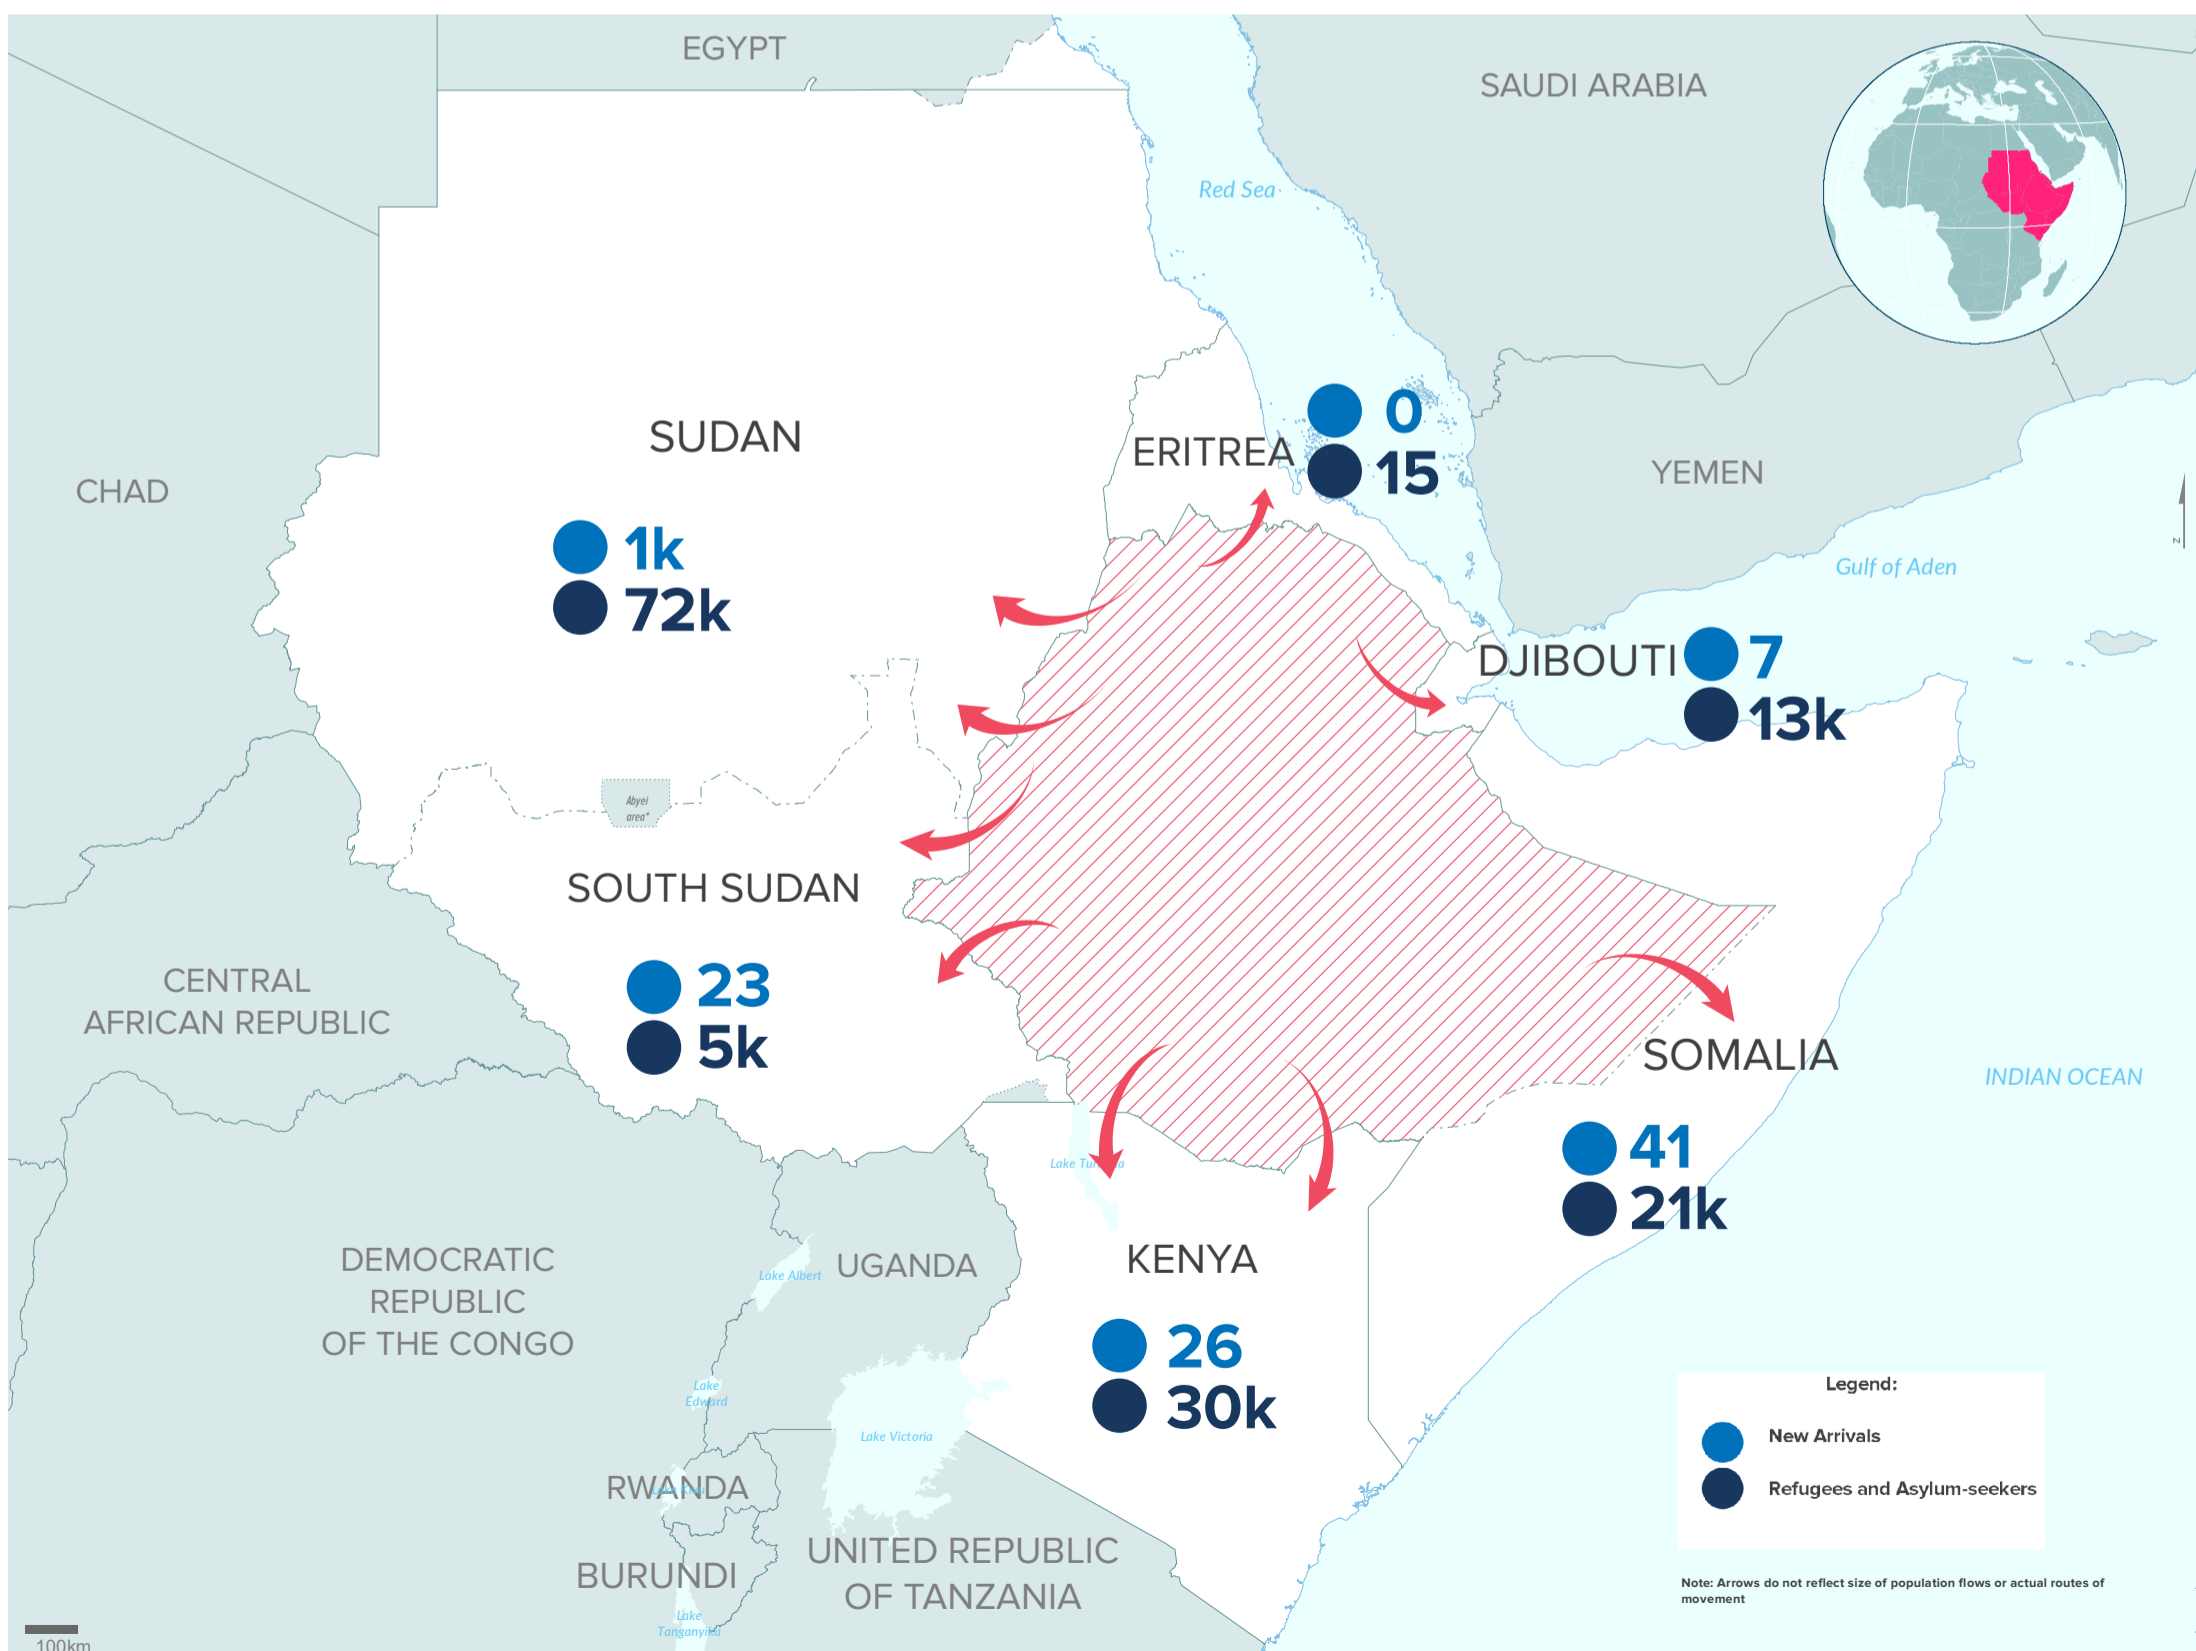

KEY POPULATION STATISTICS

5.21M

TOTAL REFUGEES, ASYLUM-SEEKERS AND IDPS

141,961

ETHIOPIA REFUGEES AND ASYLUM-SEEKERS IN NEIGHBOURING COUNTRIES

67,285

OCT 20 TO JAN 22 BREAKDOWN

1,452*

NEW ARRIVALS IN JAN 2022

* Source: UNHCR operations/proGres v4. Figures susceptible to further updates upon verification and registration in following months.

4.24M

INTERNALLY DISPLACED PERSONS IN ETHIOPIA

830,305

REFUGEES AND ASYLUM-SEEKERS HOSTED IN ETHIOPIA

BY AGE AND GENDER*

Children (below 18 yrs) **33%**

Women and Children **60%**

Adults (18-59 yrs) **61%**

Elderly (above 60 yrs) **6%**

*percentages from UNHCR's 2020 Annual Statistics Report

BY COUNTRY OF ASYLUM

ETHIOPIAN PoCs DISPLACEMENT TRENDS Oct 20 to Jan 22

The boundaries and names shown and the designations used on this map do not imply official endorsement or acceptance by the United Nations. Final boundaries between the Republic of Sudan and the Republic of South Sudan and Somalia and Ethiopia have not yet been determined. Final status of the Abyei area is not yet determined.