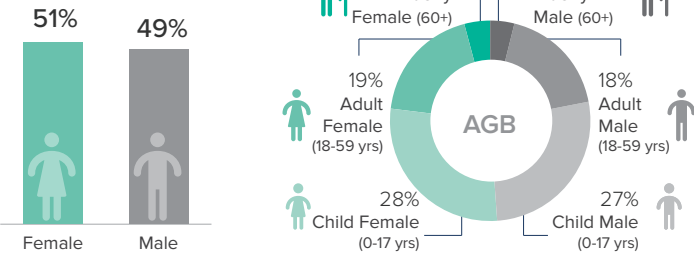

3.03 M
Total Internally Displaced Persons (IDPs) in Sudan.¹

¹Data based on HNO 2021 (July 2021)
²Data based on IOM DTM Sudan mobility tracking round two (August 2021)

Population Distribution²

Temporary IDPs Households Shelter Types²

Age-gender Breakdown¹

Main Causes of Displacement²

IDPs Trend by Year (Since 2010)

Data Source: UNHCR, IOM, OCHA