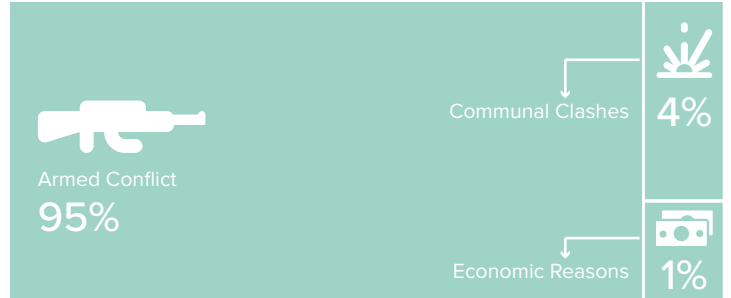

Main Causes of Displacement²