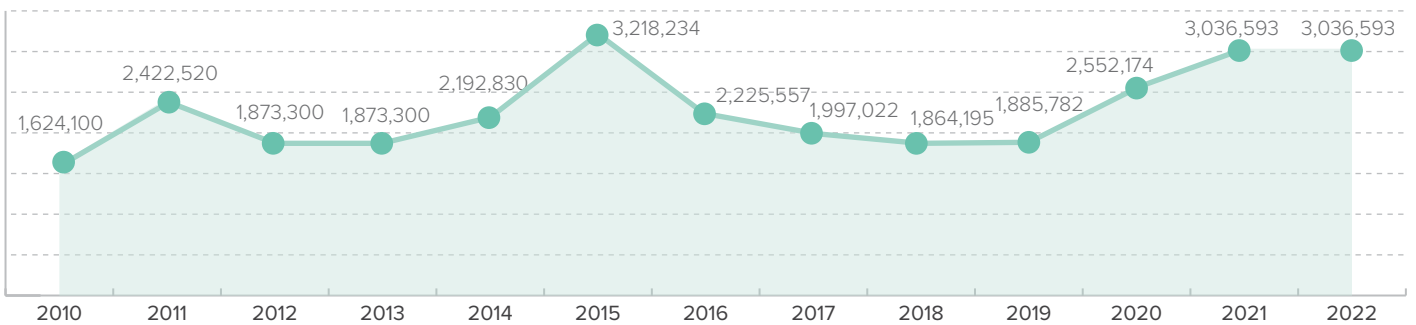

3.03 M
Total Internally Displaced Persons (IDPs) in Sudan.¹

¹Data based on HNO 2021 (July 2021)
²Data based on IOM DTM Sudan mobility tracking round two (August 2021)

Population Distribution²

Temporary IDPs Households Shelter Types²

Age-gender Breakdown¹

Main Causes of Displacement²

IDPs Trend by Year (Since 2010)

Data Source: UNHCR, IOM, OCHA