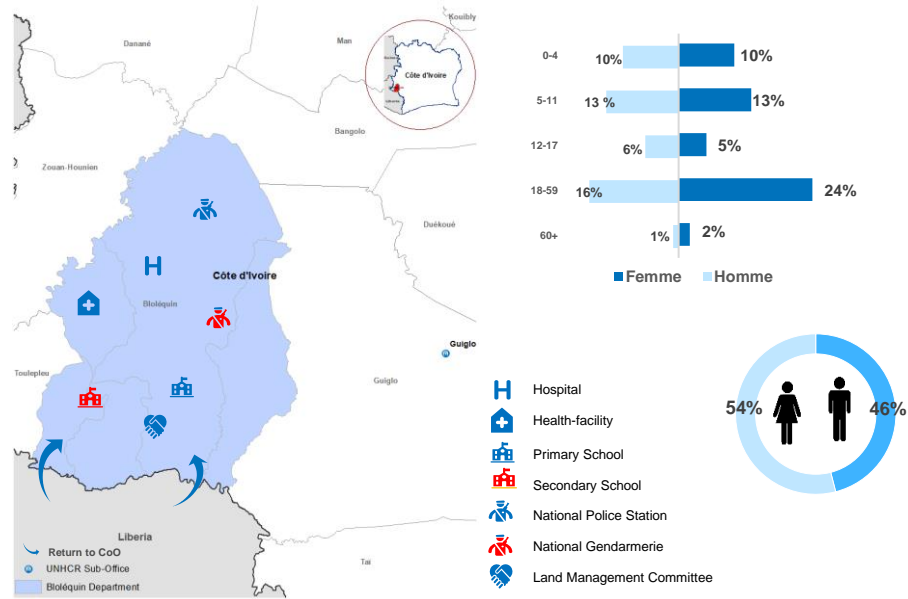

RETURNEES IN 2021 IN THE DEPARTMENT

MAPPING AND DEMOGRAPHIC PROFILE, ACCESS TO BASIC SOCIAL SERVICES IN BLOLEQUIN(2021)