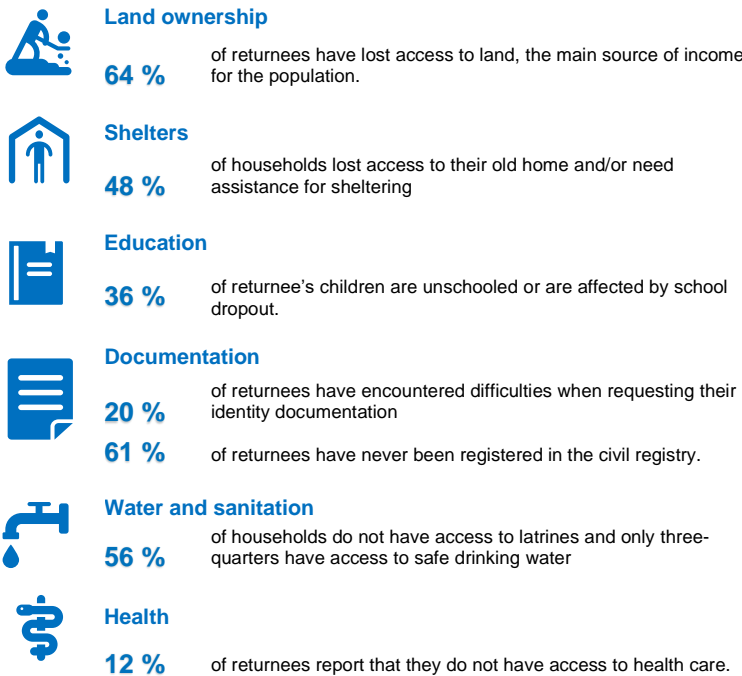

PRIORITY NEEDS OF RETURNEES