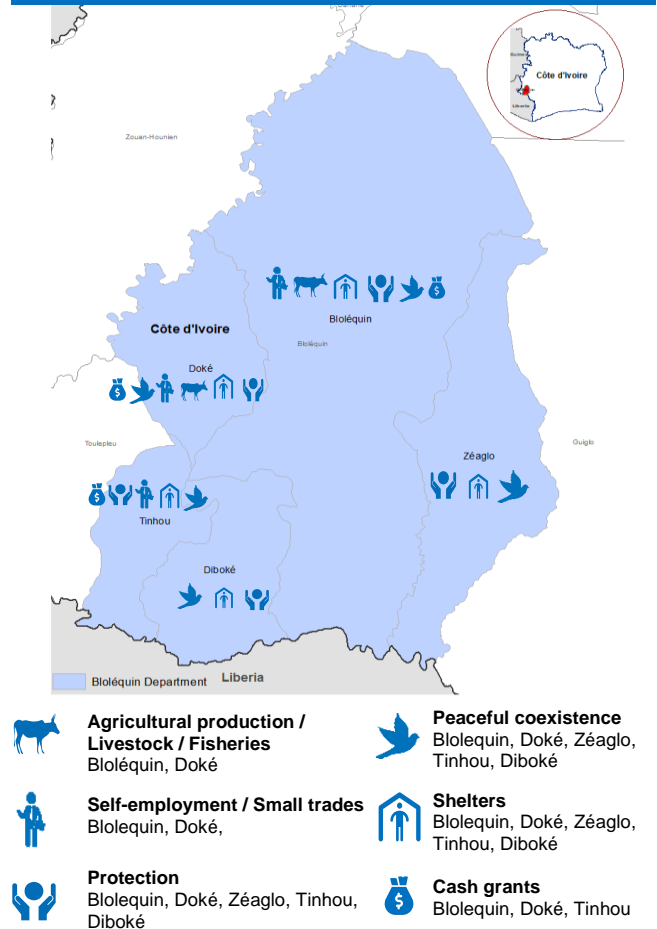

MAIN REINTEGRATION ACTIVITIES IN BLOLEQUIN DEPARTMENT

MAIN PARTNERS

MAIN FUNDERS