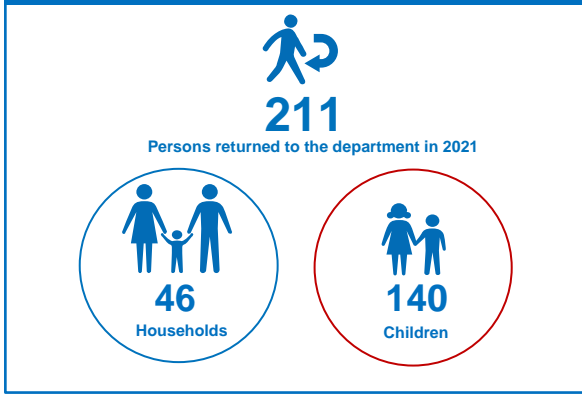

RETURNEES IN 2021 IN THE DEPARTMENT

MAPPING AND DEMOGRAPHIC PROFILE, ACCESS TO BASIC SOCIAL SERVICES IN BLOLEQUIN(2021)