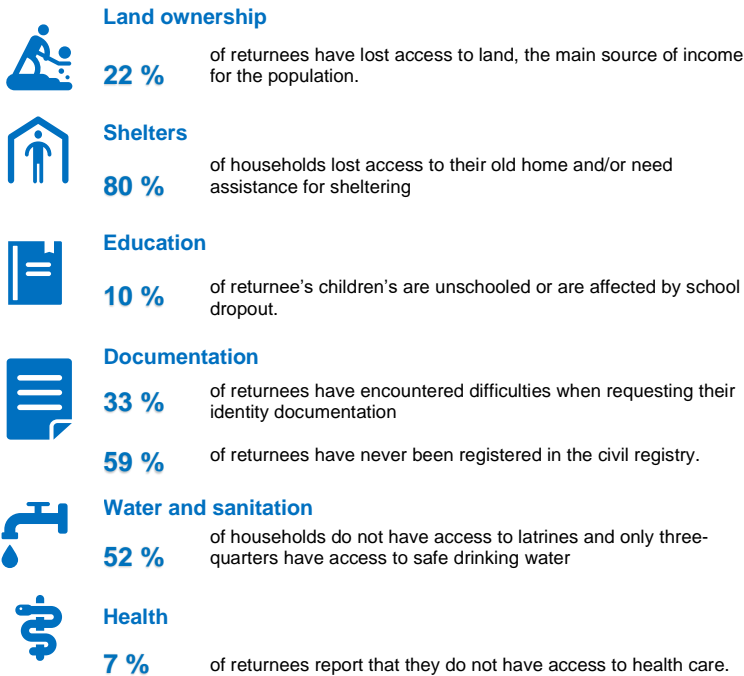

RETURNEES IN 2021 IN THE DEPARTMENT

2,449
 Persons returned to the department in 2021

627
 Households

1,521
 Children

MAIN COUNTRIES OF ASYLUM OF RETURNEES IN 2021

MAPPING AND DEMOGRAPHIC PROFILE, BASIC SOCIAL SERVICES IN DANANE DEPARTMENT(2021)

GENERAL SITUATION IN THE DEPARTMENT

The general situation in the department of Danané is calm and peaceful in terms of security. It supported the holding of household surveys. No security incidents targeting one or more returnees since the resumption of repatriation in July 2021 have been reported in Danané and surroundings. The returnees go about their business in peace.

PRIORITY NEEDS OF RETURNEES

MAIN PARTNERS

MAIN FUNDERS

Belgium | Canada | Denmark | France | Germany | Italy | Japan | Netherlands | Private donors Australia | Private donors Republic of Korea | Private donors Sweden | Private donors Republic of Korea | Switzerland | United States of America

MAIN REINTEGRATION ACTIVITIES IN THE DEPARTMENT OF DANANE
