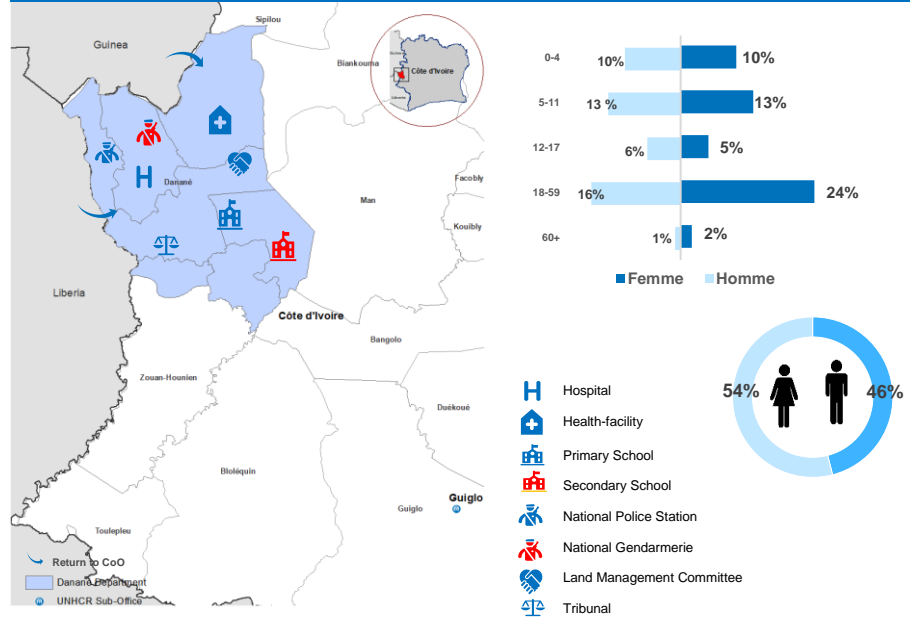

RETURNEES IN 2021 IN THE DEPARTMENT

2,449
 Persons returned to the department in 2021

627
 Households

1,521
 Children

MAIN COUNTRIES OF ASYLUM OF RETURNEES IN 2021

MAPPING AND DEMOGRAPHIC PROFILE, BASIC SOCIAL SERVICES IN DANANE DEPARTMENT(2021)

GENERAL SITUATION IN THE DEPARTMENT

The general situation in the department of Danané is calm and peaceful in terms of security. It supported the holding of household surveys. No security incidents targeting one or more returnees since the resumption of repatriation in July 2021 have been reported in Danané and surroundings. The returnees go about their business in peace.

PRIORITY NEEDS OF RETURNEES

MAIN PARTNERS

MAIN FUNDERS

Belgium | Canada | Denmark | France | Germany | Italy | Japan | Netherlands | Private donors Australia | Private donors Republic of Korea | Private donors Sweden | Private donors Republic of Korea | Switzerland | United States of America

MAIN REINTEGRATION ACTIVITIES IN THE DEPARTMENT OF DANANE
