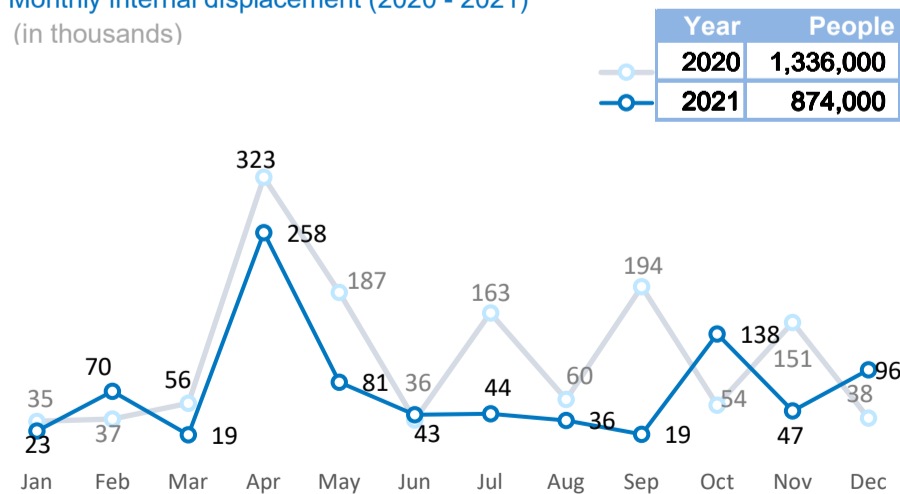

Banadir (46,000) received the highest number of displaced persons followed by Lower Juba (22,000), while Bay (5,000), and Gedo (4,000) regions also received relatively high numbers.

Refugee Returnees (2014 - 2021)

Population of concern

*Estimated internally displaced persons as of November 2020 (Source: Information Management Working Group)

Returnees, refugee and asylum seekers map

Somali returnees from Kenya by month

Assisted spontaneous returnees from Yemen by month

Number of returnees (with assistance from UNHCR) since 2014

Somalia Internal DISPLACEMENT

Displacements monitored by UNHCR Protection and Return Monitoring Network (PRMN)

Monthly internal displacement (2020 - 2021)

(in thousands)

2021 displacement reasons

2021 top arrival regions

December 2021 displacement reasons

December 2021 top arrival regions