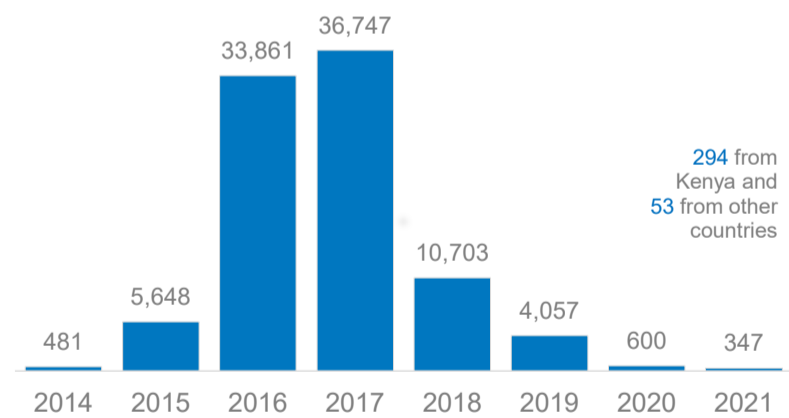

Number of returnees (with assistance from UNHCR) since 2014