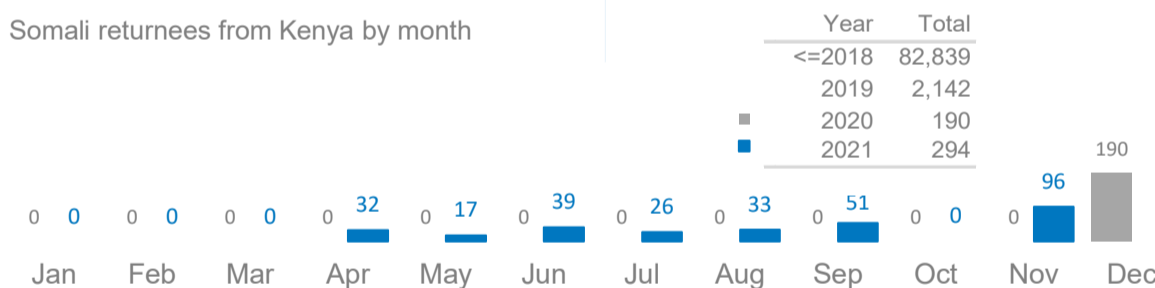

Since December 2014, 92,444 Somali refugees have voluntarily returned to Somalia with UNHCR assistance from different countries of asylum including Kenya, Yemen, Djibouti, Libya, Sudan and Eritrea. In addition, some 46,740 Somalis were monitored as arriving from Yemen since March 2015.

Population of concern

*Estimated internally displaced persons as of November 2020 (Source: Information Management Working Group)

Returnees, refugee and asylum seekers map

Somali returnees from Kenya by month