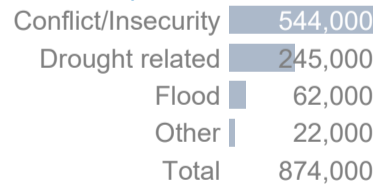

2021 displacement reasons