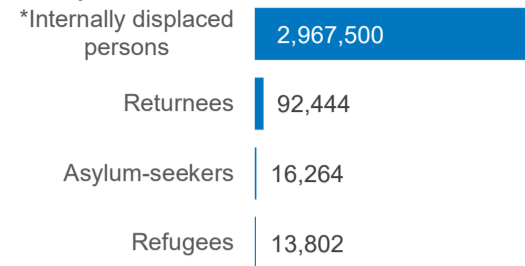

At the end of December 2021, there were 30,066 refugees and asylum-seekers registered in Somalia, mainly from Ethiopia (15,994 asylum seekers and 4,400 refugees) and Yemen (8,341 refugees and asylum seekers). The remaining 1,331 persons of concerns were from other countries including Syria (1,056), Tanzania (135) and other countries (140).

Region	Ethiopia	Yemen	Other
Woq. Galbeed	10,053	3,918	1,000
Bari	5,648	1,482	27
Nugaal	2,730	221	18
Mudug	1,278	31	20
Togdheer	188	107	34
Sanaag	131	18	4
Awdal	50	156	8
Banadir	7	2,294	202
Sool			
Middle Shabelle			
Lower Shabelle	78		
Other	231	114	18
TOTAL	20,394	8,341	1,331

Banadir (46,000) received the highest number of displaced persons followed by Lower Juba (22,000), while Bay (5,000), and Gedo (4,000) regions also received relatively high numbers.

Refugee Returnees (2014 - 2021)

Since December 2014, 92,444 Somali refugees have voluntarily returned to Somalia with UNHCR assistance from different countries of asylum including Kenya, Yemen, Djibouti, Libya, Sudan and Eritrea. In addition, some 46,740 Somalis were monitored as arriving from Yemen since March 2015.

Region	Kenya	Yemen	Other
Lower Juba	54,486	529	125
Banadir	15,717	2,713	829
Bay	9,657	162	22
Gedo	2,927	42	42
Middle Juba	1,513	9	1
Middle Shabelle	813	302	25
Lower Shabelle	129	500	1
Hiraan	47	285	22
Woq. Galbeed	27	303	259
Nugaal	20	17	16
Galgaduud	15	55	3
Other	114	499	218
TOTAL	85,465	5,416	1,563

Population of concern