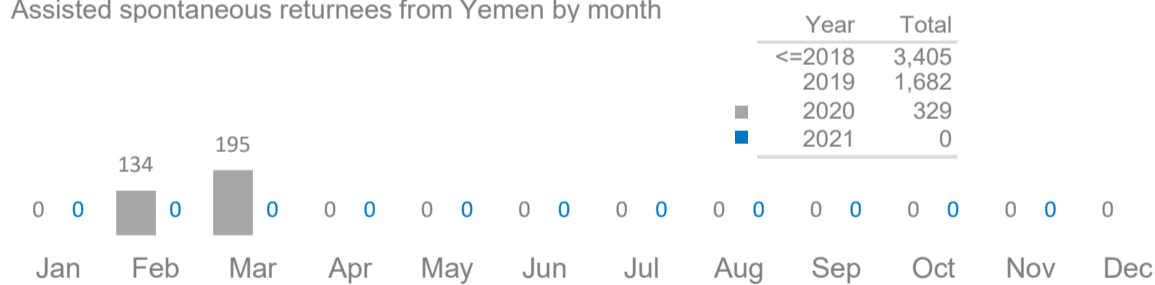

Assisted spontaneous returnees from Yemen by month