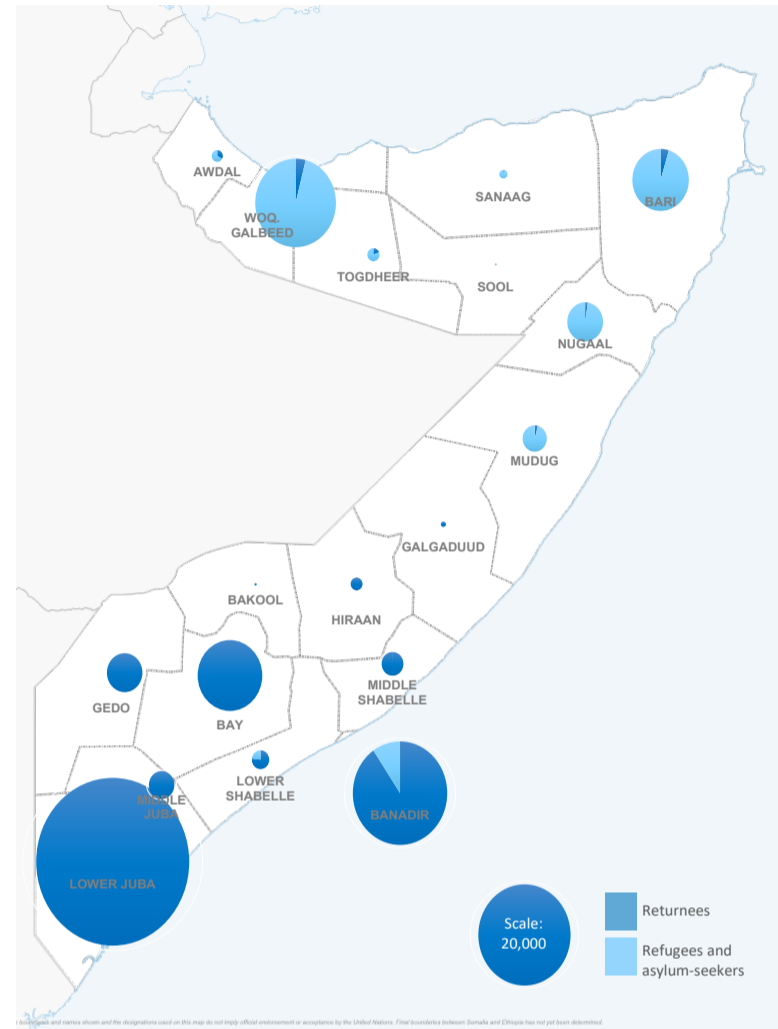

Returnees, refugee and asylum seekers map