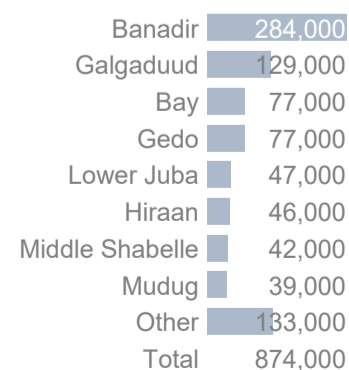

Banadir (46,000) received the highest number of displaced persons followed by Lower Juba (22,000), while Bay (5,000), and Gedo (4,000) regions also received relatively high numbers.

Refugee Returnees (2014 - 2021)

Since December 2014, 92,444 Somali refugees have voluntarily returned to Somalia with UNHCR assistance from different countries of asylum including Kenya, Yemen, Djibouti, Libya, Sudan and Eritrea. In addition, some 46,740 Somalis were monitored as arriving from Yemen since March 2015.

Assisted spontaneous returnees from Yemen by month

Number of returnees (with assistance from UNHCR) since 2014

Somalia Internal DISPLACEMENT

Displacements monitored by UNHCR Protection and Return Monitoring Network (PRMN)

Monthly internal displacement (2020 - 2021)

(in thousands)

2021 displacement reasons

2021 top arrival regions

December 2021 displacement reasons

December 2021 top arrival regions