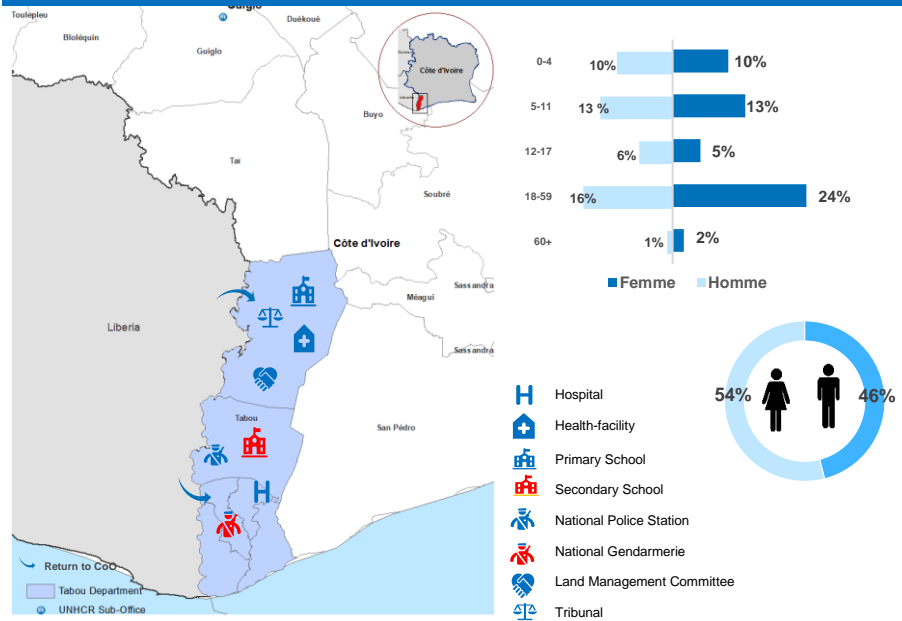

RETURNEES IN 2021 IN THE DEPARTMENT

3,211
 Persons returned to the department in 2021

809
 Households

1780
 Children

MAIN COUNTRY OF ASYLUM OF RETURNEES IN 2021

Libéria
3,087
MAPPING AND DEMOGRAPHIC PROFILE, BASIC SOCIAL SERVICES IN TABOU DEPARTMENT(2021)

GENERAL SITUATION IN THE DEPARTMENT

The general situation in the department of Tabou is calm and peaceful in terms of security. It supported the holding of household surveys. No security incidents targeting one or more returnees since the resumption of repatriation in July 2021 have been reported in Tabou and surroundings. The returnees go about their business in peace.

PRIORITY NEEDS OF RETURNEES

MAIN REINTEGRATION ACTIVITIES IN THE DEPARTMENT OF DANANE

MAIN PARTNERS

MAIN FUNDERS

Belgium | Canada | Denmark | France | Germany | Italy | Japan | Netherlands | Private donors Australia | Private donors Republic of Korea | Private donors Sweden | Private donors Republic of Korea | Switzerland | United States of America