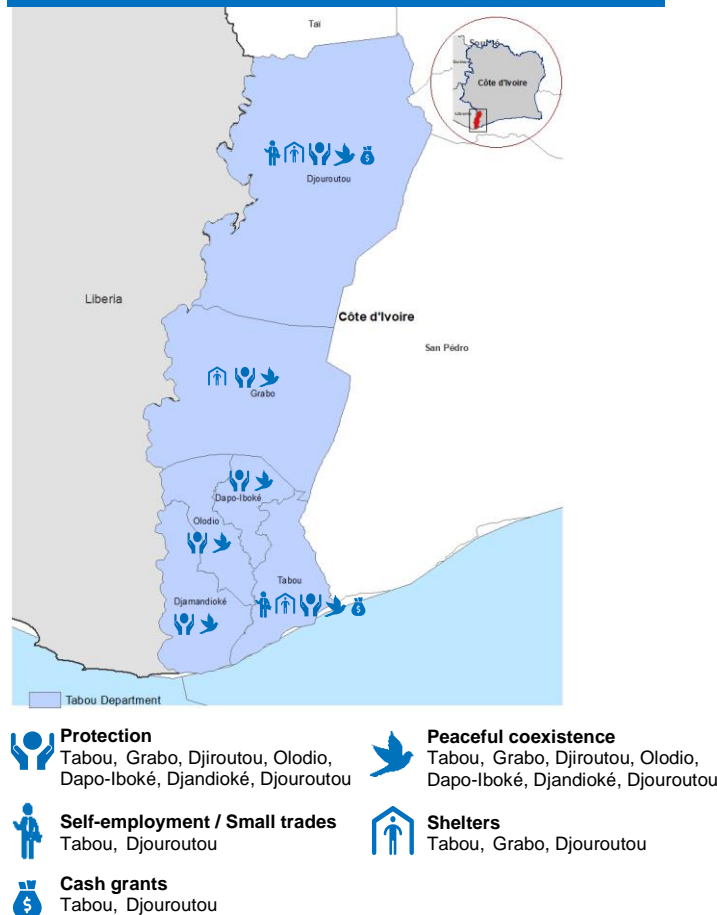

RETURNEES IN 2021 IN THE DEPARTMENT

3,211
 Persons returned to the department in 2021

809
 Households

1780
 Children

MAIN COUNTRY OF ASYLUM OF RETURNEES IN 2021

Libéria
3,087
MAPPING AND DEMOGRAPHIC PROFILE, BASIC SOCIAL SERVICES IN TABOU DEPARTMENT(2021)

GENERAL SITUATION IN THE DEPARTMENT

The general situation in the department of Tabou is calm and peaceful in terms of security. It supported the holding of household surveys. No security incidents targeting one or more returnees since the resumption of repatriation in July 2021 have been reported in Tabou and surroundings. The returnees go about their business in peace.

PRIORITY NEEDS OF RETURNEES

MAIN REINTEGRATION ACTIVITIES IN THE DEPARTMENT OF DANANE

MAIN PARTNERS

MAIN FUNDERS

Belgium | Canada | Denmark | France | Germany | Italy | Japan | Netherlands | Private donors Australia | Private donors Republic of Korea | Private donors Sweden | Private donors Republic of Korea | Switzerland | United States of America