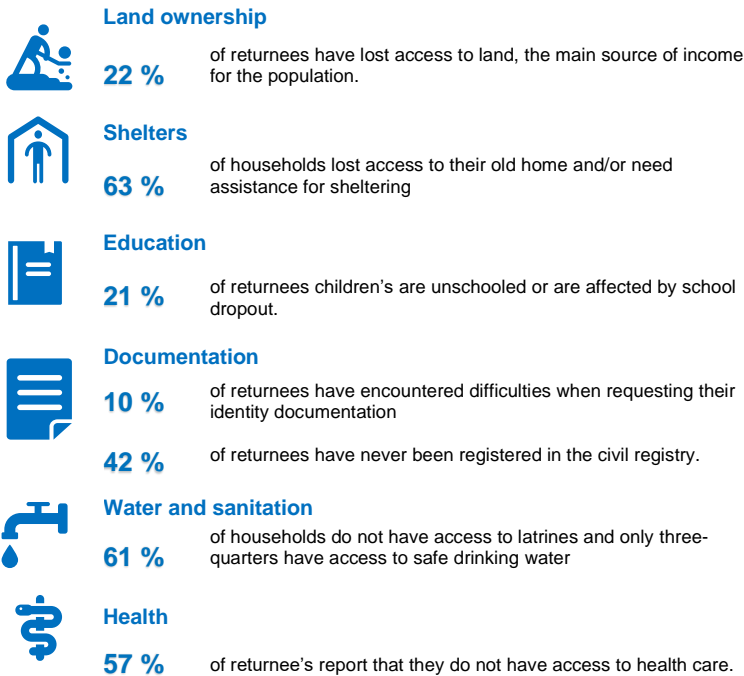

RETURNEES IN 2021 IN THE DEPARTMENT

3,211
 Persons returned to the department in 2021

809
 Households

1780
 Children

MAIN COUNTRY OF ASYLUM OF RETURNEES IN 2021

Libéria
3,087
MAPPING AND DEMOGRAPHIC PROFILE, BASIC SOCIAL SERVICES IN TABOU DEPARTMENT(2021)

GENERAL SITUATION IN THE DEPARTMENT

The general situation in the department of Tabou is calm and peaceful in terms of security. It supported the holding of household surveys. No security incidents targeting one or more returnees since the resumption of repatriation in July 2021 have been reported in Tabou and surroundings. The returnees go about their business in peace.

PRIORITY NEEDS OF RETURNEES

MAIN REINTEGRATION ACTIVITIES IN THE DEPARTMENT OF DANANE

MAIN PARTNERS

MAIN FUNDERS

Belgium | Canada | Denmark | France | Germany | Italy | Japan | Netherlands | Private donors Australia | Private donors Republic of Korea | Private donors Sweden | Private donors Republic of Korea | Switzerland | United States of America