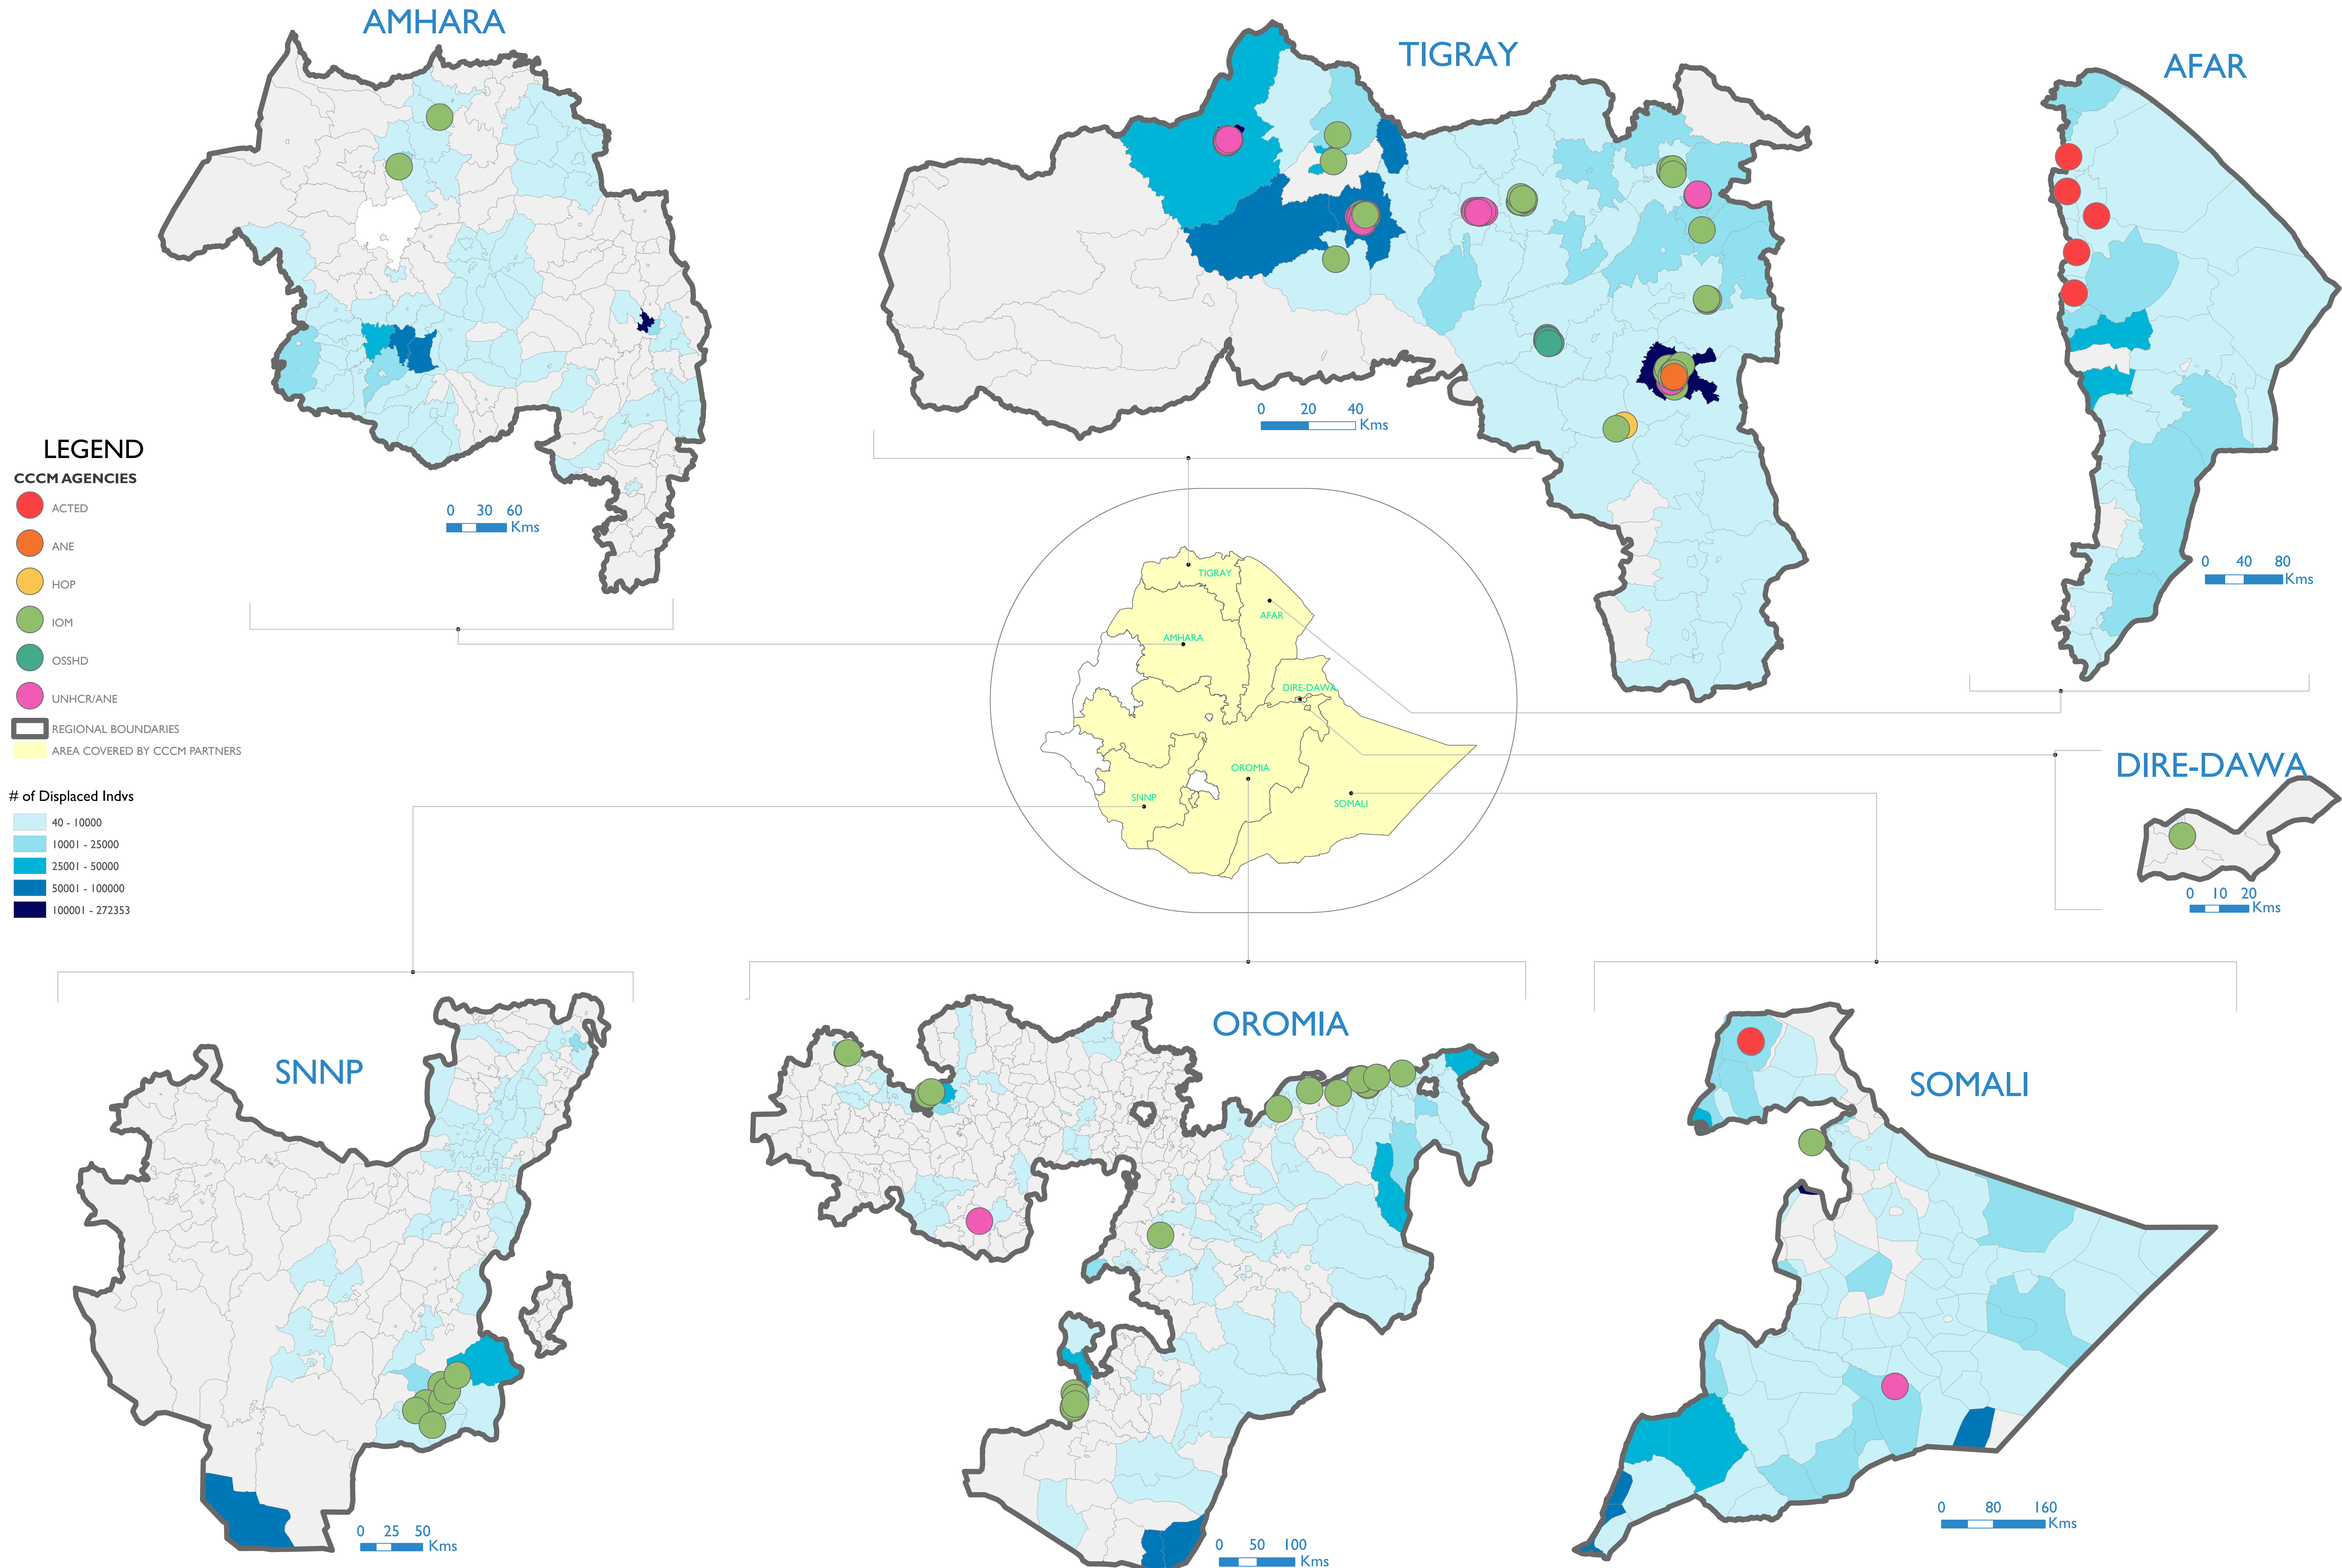

DISPLACEMENT SUMMARY / CCCM PRESENCE

ETHIOPIA, CCCM CLUSTER

Map Production: 29 November 2021
Data: IOM DTM (R27 SA & R8 ESA)
Site Boundaries: OCHA

LEGEND

CCCM AGENCIES

- ACTED
- ANE
- HOP
- IOM
- OSSHD
- UNHCR/ANE

of Displaced Indvs

- 40 - 10000
- 10001 - 25000
- 25001 - 50000
- 50001 - 100000
- 100001 - 272353

REGIONAL BOUNDARIES

AREA COVERED BY CCCM PARTNERS

AMHARA

TIGRAY

AFAR

0 20 40 Kms

0 30 60 Kms

0 40 80 Kms

DIRE-DAWA

0 10 20 Kms

SNNP

OROMIA

SOMALI

0 25 50 Kms

0 50 100 Kms

0 80 160 Kms