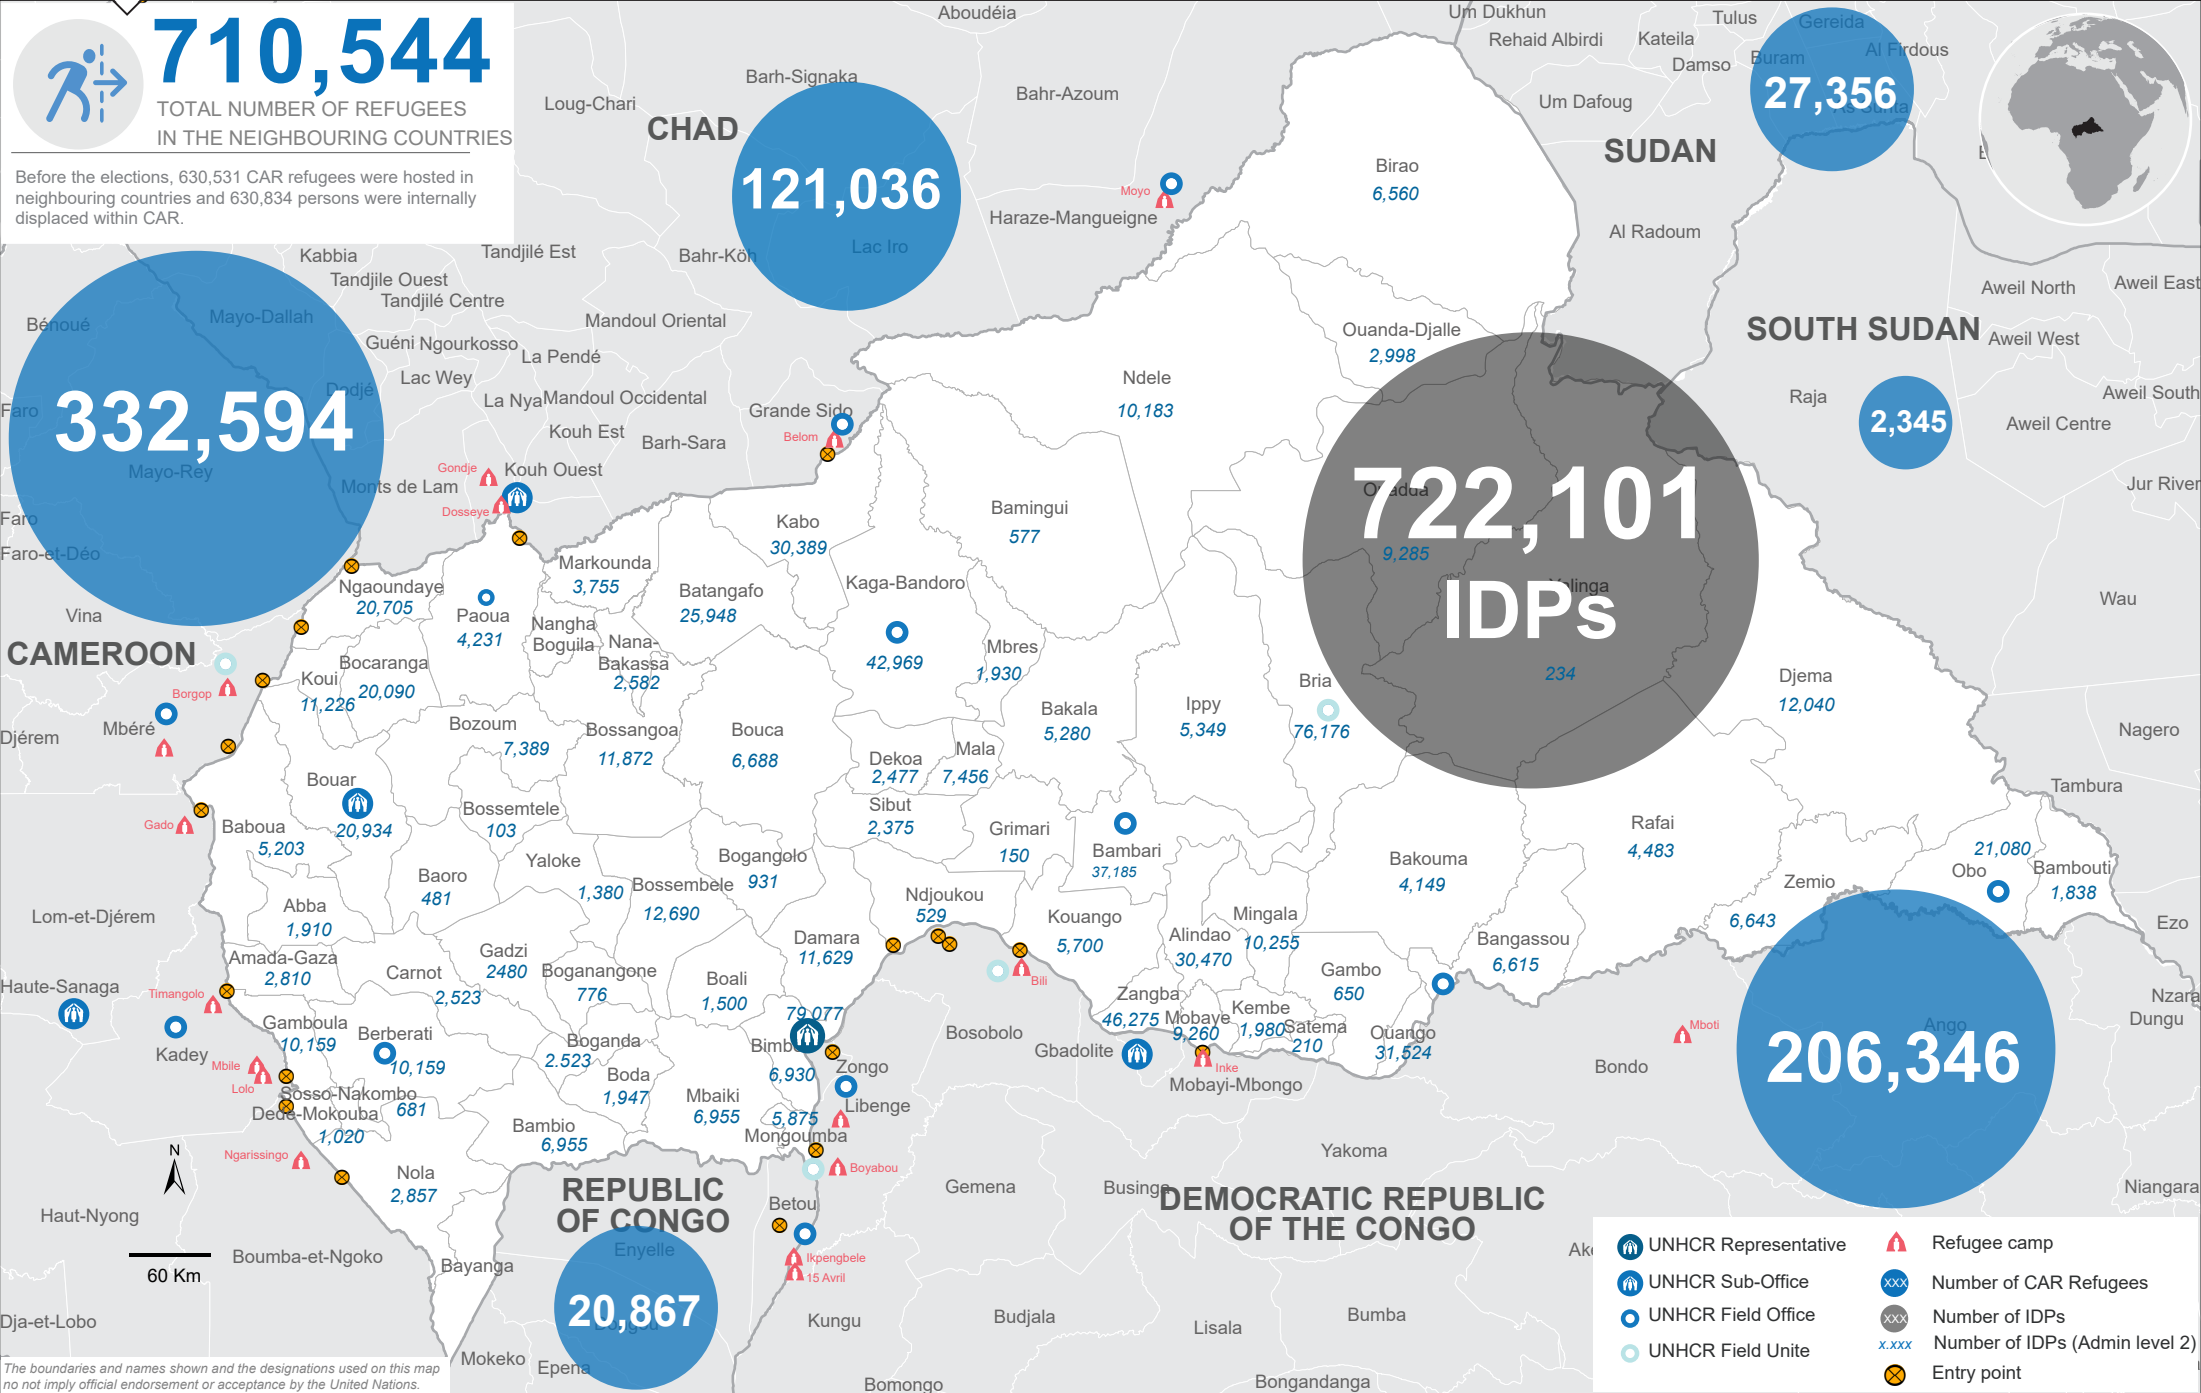

**710,544**  
TOTAL NUMBER OF REFUGEES  
IN THE NEIGHBOURING COUNTRIES

Before the elections, 630,531 CAR refugees were hosted in neighbouring countries and 630,834 persons were internally displaced within CAR.

**332,594**

**121,036**

**722,101**  
IDPs

**27,356**

**2,345**

**206,346**

**20,867**

-  UNHCR Representative
-  UNHCR Sub-Office
-  UNHCR Field Office
-  UNHCR Field Unite
-  Refugee camp
-  Number of CAR Refugees
-  Number of IDPs
-  Number of IDPs (Admin level 2)
-  Entry point

The boundaries and names shown and the designations used on this map do not imply official endorsement or acceptance by the United Nations.

Sources: CAR Protection Cluster for IDP figures, UNHCR (for refugees in Cameroon, Chad and Congo), Local Authorities (for refugees in DRC)