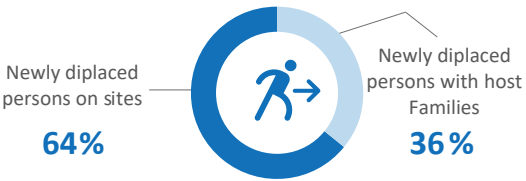

KEY FIGURES

NEWLY DISPLACED PERSONS BY ZONE

Prefecture	Sous-prefecture	# IDPs
Ouaka	Bambari	530
Lobaye	Mbaïki	300
Mbomou	Rafaï	4
Total		834

DISPLACEMENT BY TYPE OF RESIDENCE

MONTHLY TREND

* Basse-Kotto (Alindao: 1,497), Ouaka (Bambari: 1,210, Ippy: 326), Bangui: 235, Haute-Kotto (Bria: 950), Ouham (Kabo: 1,123, Bouca: 5), Vakaga (Ndélé: 84), Haut-Mbomou (Obo: 22), and Mbomou (Rafaï: 53)