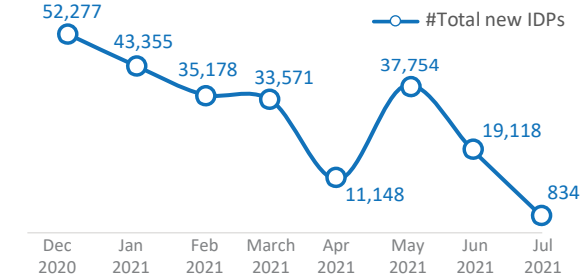

KEY FIGURES

NEWLY DISPLACED PERSONS BY ZONE

Prefecture	Sous-prefecture	# IDPs
Ouaka	Bambari	530
Lobaye	Mbaïki	300
Mbomou	Rafaï	4
Total		834

DISPLACEMENT BY TYPE OF RESIDENCE

MONTHLY TREND

* Basse-Kotto (Alindao: 1,497), Ouaka (Bambari: 1,210, Ippy: 326), Bangui: 235, Haute-Kotto (Bria: 950), Ouham (Kabo: 1,123, Bouca: 5), Vakaga (Ndélé: 84), Haut-Mbomou (Obo: 22), and Mbomou (Rafaï: 53)