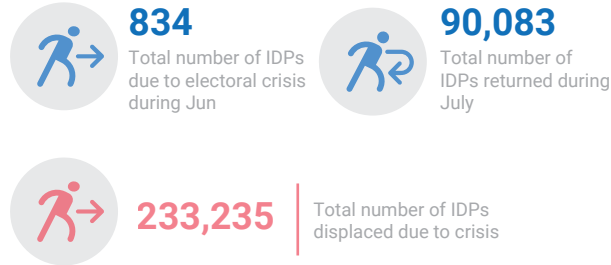

KEY FIGURES

NEWLY DISPLACED PERSONS BY ZONE

Prefecture	Sous-prefecture	# IDPs
Ouaka	Bambari	530
Lobaye	Mbaïki	300
Mbomou	Rafaï	4
Total		834

DISPLACEMENT BY TYPE OF RESIDENCE

MONTHLY TREND

* Basse-Kotto (Alindao: 1,497), Ouaka (Bambari: 1,210, Ippy: 326), Bangui: 235, Haute-Kotto (Bria: 950), Ouham (Kabo: 1,123, Bouca: 5), Vakaga (Ndélé: 84), Haut-Mbomou (Obo: 22), and Mbomou (Rafaï: 53)