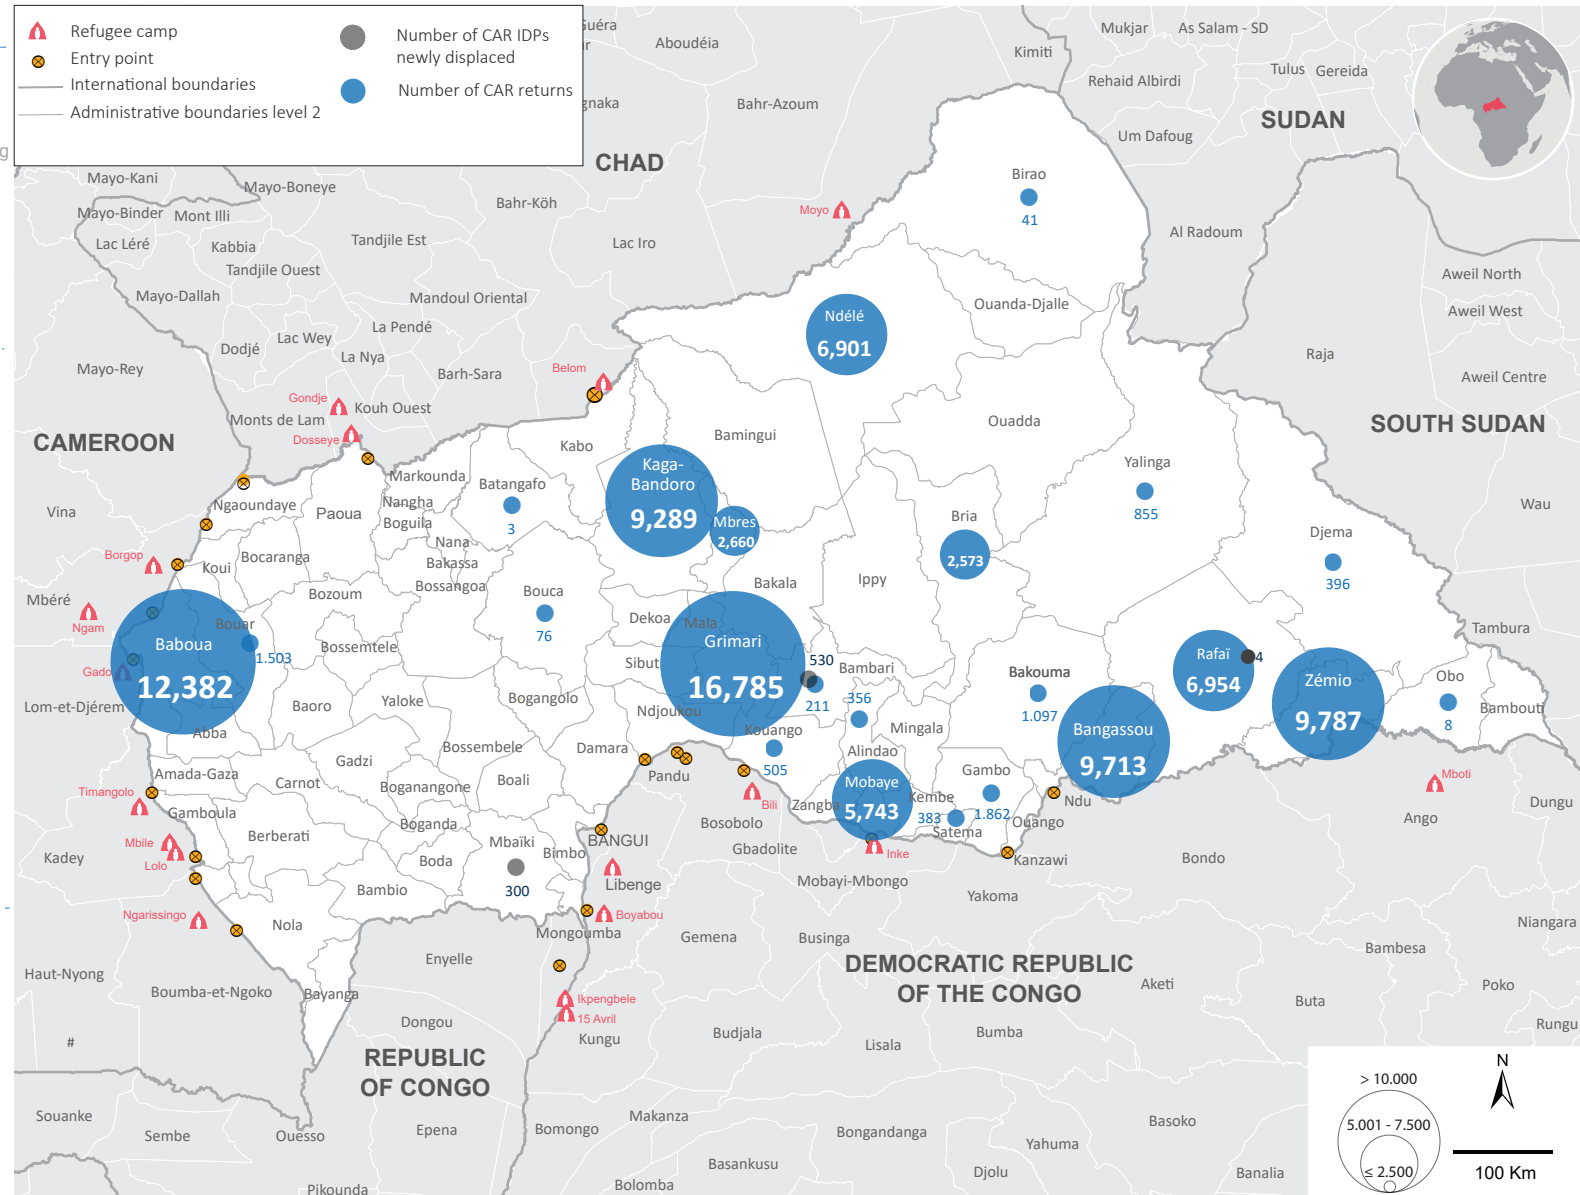

KEY FIGURES

NEWLY DISPLACED PERSONS BY ZONE

Prefecture	Sous-prefecture	# IDPs
Ouaka	Bambari	530
Lobaye	Mbaïki	300
Mbomou	Rafaï	4
Total		834

DISPLACEMENT BY TYPE OF RESIDENCE

MONTHLY TREND

* Basse-Kotto (Alindao: 1,497), Ouaka (Bambari: 1,210, Ippy: 326), Bangui: 235, Haute-Kotto (Bria: 950), Ouham (Kabo: 1,123, Bouca: 5), Vakaga (Ndélé: 84), Haut-Mbomou (Obo: 22), and Mbomou (Rafaï: 53)

The boundaries and names shown and the designations used on this map do not imply official endorsement or acceptance by the United Nations