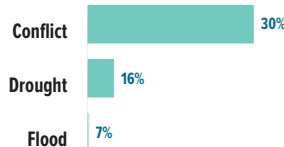

659,706

SOMALI REFUGEES AND ASYLUM-SEEKERS

hosted in neighbouring countries

AGE AND GENDER COMPOSITION of refugees and asylum-seekers

2.97 MILLION

INTERNALLY DISPLACED IN SOMALIA

Estimated IDP statistics, Somalia Information Management Working Group, Dec 2020

25,368

REFUGEES AND ASYLUM-SEEKERS

hosted in Somalia, by country of origin

92,182

SOMALI REFUGEE RETURNEES [2014 - 2021] | UNHCR-assisted returns

REASONS FOR DISPLACEMENT

SOMALIS displaced into neighbouring countries