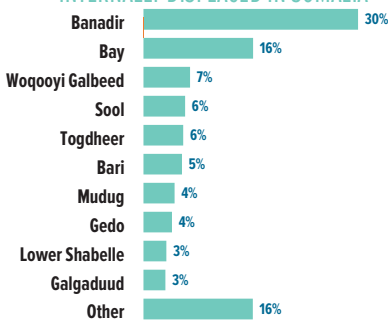

3.74 MILLION

PERSONS OF CONCERN
[SOMALIA SITUATION]

As of April 2021, Somalia was host to 25,368 registered refugees and asylum seekers, mainly from Ethiopia and Yemen.

Over 92,000 Somali refugees have voluntarily returned to Somalia since December 2014 with UNHCR assistance from different countries of asylum including Kenya, Yemen, Djibouti, Libya, Tunisia and Eritrea.

659,706

SOMALI REFUGEES AND ASYLUM-SEEKERS

hosted in neighbouring countries

AGE AND GENDER COMPOSITION of refugees and asylum-seekers

2.97 MILLION

INTERNALLY DISPLACED IN SOMALIA

Estimated IDP statistics, Somalia Information Management Working Group, Dec 2020

25,368

REFUGEES AND ASYLUM-SEEKERS

hosted in Somalia, by country of origin

92,182

SOMALI REFUGEE RETURNEES [2014 - 2021] | UNHCR-assisted returns

REASONS FOR DISPLACEMENT

SOMALIS displaced into neighbouring countries