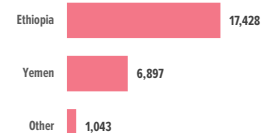

3.74 MILLION

PERSONS OF CONCERN
[SOMALIA SITUATION]

As of April 2021, Somalia was host to 25,368 registered refugees and asylum seekers, mainly from Ethiopia and Yemen.

Over 92,000 Somali refugees have voluntarily returned to Somalia since December 2014 with UNHCR assistance from different countries of asylum including Kenya, Yemen, Djibouti, Libya, Tunisia and Eritrea.

659,706

SOMALI REFUGEES AND ASYLUM-SEEKERS

hosted in neighbouring countries

AGE AND GENDER COMPOSITION of refugees and asylum-seekers

2.97 MILLION

INTERNALLY DISPLACED IN SOMALIA

Estimated IDP statistics, Somalia Information Management Working Group, Dec 2020

25,368

REFUGEES AND ASYLUM-SEEKERS

hosted in Somalia, by country of origin

92,182

SOMALI REFUGEE RETURNEES [2014 - 2021] | UNHCR-assisted returns

REASONS FOR DISPLACEMENT

SOMALIS displaced into neighbouring countries