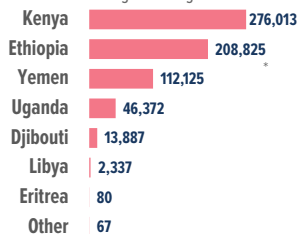

3.74 MILLION

PERSONS OF CONCERN
[SOMALIA SITUATION]

As of April 2021, Somalia was host to 25,368 registered refugees and asylum seekers, mainly from Ethiopia and Yemen.

Over 92,000 Somali refugees have voluntarily returned to Somalia since December 2014 with UNHCR assistance from different countries of asylum including Kenya, Yemen, Djibouti, Libya, Tunisia and Eritrea.

659,706

SOMALI REFUGEES AND ASYLUM-SEEKERS

hosted in neighbouring countries

AGE AND GENDER COMPOSITION of refugees and asylum-seekers

2.97 MILLION

INTERNALLY DISPLACED IN SOMALIA

Estimated IDP statistics, Somalia Information Management Working Group, Dec 2020

25,368

REFUGEES AND ASYLUM-SEEKERS

hosted in Somalia, by country of origin

92,182

SOMALI REFUGEE RETURNEES [2014 - 2021] | UNHCR-assisted returns

REASONS FOR DISPLACEMENT

SOMALIS displaced into neighbouring countries

Population of concern to UNHCR in SOMALIA

2.97 MILLION

INTERNALLY DISPLACED PERSONS

92,182

SOMALI REFUGEE RETURNEES [2014 - 2021]

25,368

REFUGEES AND ASYLUM-SEEKERS

Region	IDPs	Refugee Returnees	Refugees and Asylum Seekers
Awdal	32,400	-	181
Bakool	41,300	-	-
Banadir	904,000	20,524	2,135
Bari	162,300	-	6,453
Bay	461,600	9,760	-
Galgaduud	92,400	18	-
Gedo	119,900	2,967	-
Hiraan	88,700	70	-
Lower Juba	76,700	54,631	-
Lower Shabelle	96,400	184	55
Middle Juba	40,000	1,540	-
Middle Shabelle	86,600	864	1
Mudug	131,200	-	1,046
Nugaal	49,000	58	1,770
Sanaag	46,000	-	149
Sool	175,400	-	17
Togdheer	167,400	-	305
Woqooyi Galbeed	196,200	804	13,256
Other	-	762	-
Total	2,967,500	92,182	25,368