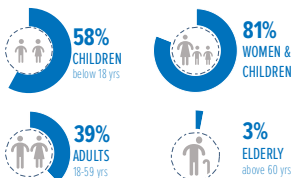

3.74 MILLION

PERSONS OF CONCERN
[SOMALIA SITUATION]

As of April 2021, Somalia was host to 25,368 registered refugees and asylum seekers, mainly from Ethiopia and Yemen.

Over 92,000 Somali refugees have voluntarily returned to Somalia since December 2014 with UNHCR assistance from different countries of asylum including Kenya, Yemen, Djibouti, Libya, Tunisia and Eritrea.

659,706

SOMALI REFUGEES AND ASYLUM-SEEKERS

hosted in neighbouring countries

AGE AND GENDER COMPOSITION of refugees and asylum-seekers

2.97 MILLION

INTERNALLY DISPLACED IN SOMALIA

Estimated IDP statistics, Somalia Information Management Working Group, Dec 2020