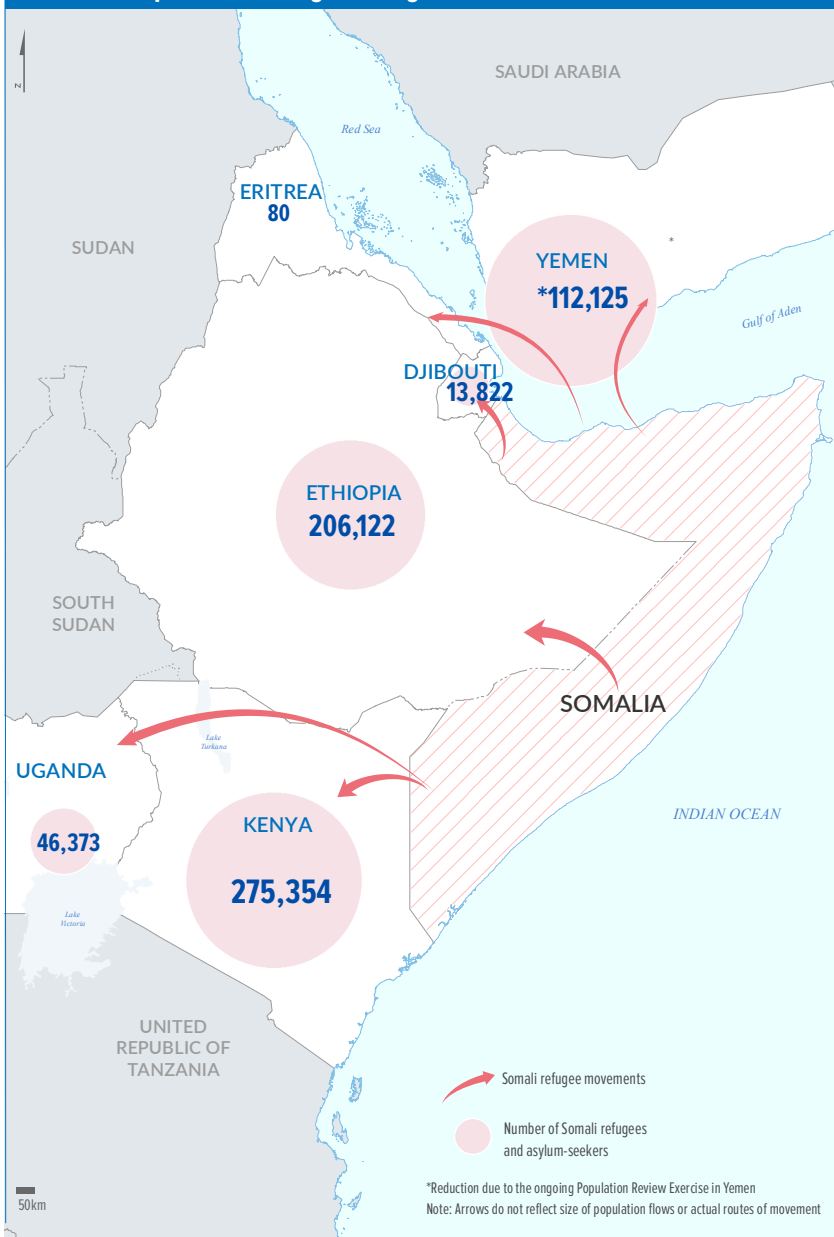

3.74 MILLION

PERSONS OF CONCERN
[SOMALIA SITUATION]

As of April 2021, Somalia was host to 25,368 registered refugees and asylum seekers, mainly from Ethiopia and Yemen.

Over 92,000 Somali refugees have voluntarily returned to Somalia since December 2014 with UNHCR assistance from different countries of asylum including Kenya, Yemen, Djibouti, Libya, Tunisia and Eritrea.

659,706

SOMALI REFUGEES AND ASYLUM-SEEKERS

hosted in neighbouring countries

AGE AND GENDER COMPOSITION of refugees and asylum-seekers

2.97 MILLION

INTERNALLY DISPLACED IN SOMALIA

Estimated IDP statistics, Somalia Information Management Working Group, Dec 2020

25,368

REFUGEES AND ASYLUM-SEEKERS

hosted in Somalia, by country of origin

92,182

SOMALI REFUGEE RETURNEES [2014 - 2021] | UNHCR-assisted returns

REASONS FOR DISPLACEMENT

SOMALIS displaced into neighbouring countries

Population of concern to UNHCR in SOMALIA

2.97 MILLION

INTERNALLY DISPLACED PERSONS

92,182

SOMALI REFUGEE RETURNEES [2014 - 2021]

25,368

REFUGEES AND ASYLUM-SEEKERS

Region	IDPs	Refugee Returnees	Refugees and Asylum Seekers
Awdal	32,400	-	181
Bakool	41,300	-	-
Banadir	904,000	20,524	2,135
Bari	162,300	-	6,453
Bay	461,600	9,760	-
Galgaduud	92,400	18	-
Gedo	119,900	2,967	-
Hiraan	88,700	70	-
Lower Juba	76,700	54,631	-
Lower Shabelle	96,400	184	55
Middle Juba	40,000	1,540	-
Middle Shabelle	86,600	864	1
Mudug	131,200	-	1,046
Nugaal	49,000	58	1,770
Sanaag	46,000	-	149
Sool	175,400	-	17
Togdheer	167,400	-	305
Woqooyi Galbeed	196,200	804	13,256
Other	-	762	-
Total	2,967,500	92,182	25,368