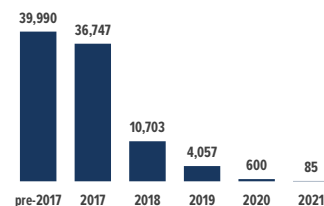

3.74 MILLION

PERSONS OF CONCERN
[SOMALIA SITUATION]

As of April 2021, Somalia was host to 25,368 registered refugees and asylum seekers, mainly from Ethiopia and Yemen.

Over 92,000 Somali refugees have voluntarily returned to Somalia since December 2014 with UNHCR assistance from different countries of asylum including Kenya, Yemen, Djibouti, Libya, Tunisia and Eritrea.

659,706

SOMALI REFUGEES AND ASYLUM-SEEKERS

hosted in neighbouring countries

AGE AND GENDER COMPOSITION of refugees and asylum-seekers

2.97 MILLION

INTERNALLY DISPLACED IN SOMALIA

Estimated IDP statistics, Somalia Information Management Working Group, Dec 2020

25,368

REFUGEES AND ASYLUM-SEEKERS

hosted in Somalia, by country of origin

92,182

SOMALI REFUGEE RETURNEES [2014 - 2021] | UNHCR-assisted returns

REASONS FOR DISPLACEMENT

SOMALIS displaced into neighbouring countries