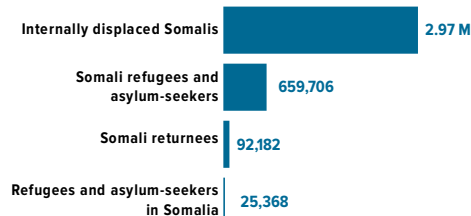

3.74 MILLION

PERSONS OF CONCERN
[SOMALIA SITUATION]

As of April 2021, Somalia was host to 25,368 registered refugees and asylum seekers, mainly from Ethiopia and Yemen.

Over 92,000 Somali refugees have voluntarily returned to Somalia since December 2014 with UNHCR assistance from different countries of asylum including Kenya, Yemen, Djibouti, Libya, Tunisia and Eritrea.

659,706

SOMALI REFUGEES AND ASYLUM-SEEKERS

hosted in neighbouring countries

AGE AND GENDER COMPOSITION of refugees and asylum-seekers

2.97 MILLION

INTERNALLY DISPLACED IN SOMALIA

Estimated IDP statistics, Somalia Information Management Working Group, Dec 2020