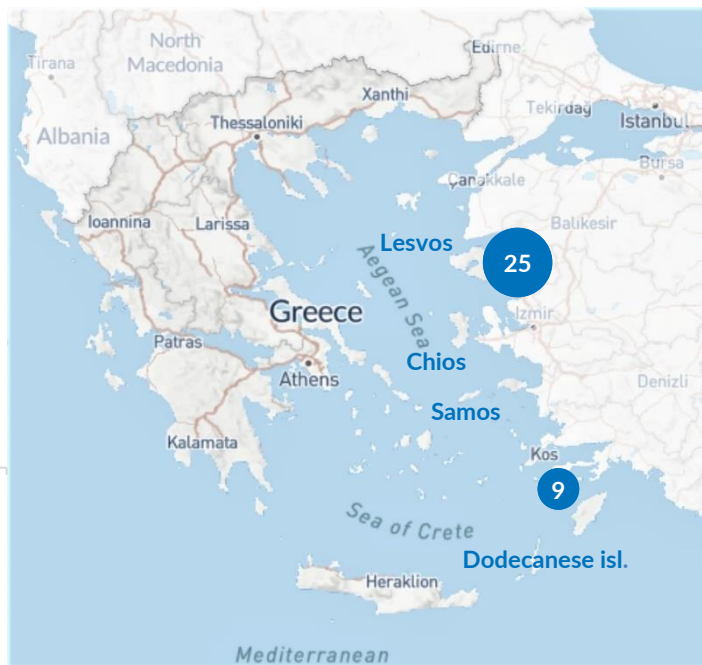

Aegean Islands Weekly Snapshot

Arrivals

This week, 34 people arrived on the Aegean islands, a decrease from last week's 46 arrivals but an increase from last year's 19 arrivals, during the same period.

The average daily arrivals on all islands this week equaled 5, compared to 7 in the previous week.

Entry Points by Sea

Lesvos received the highest number of arrivals (25), followed by the Dodecanese islands (9). Samos and Chios received no arrivals.

Departures to the mainland

This week, 305 refugees and asylum-seekers, once authorized by the authorities, departed from the Aegean islands to the mainland.

Present Population on the Islands

Some 12,750 refugees and asylum-seekers reside on the Aegean islands. Of those, 9,950 (78%) reside in the permanent and temporary Reception and Identification Centers (RICs).

The majority of the population on the Aegean islands are from Afghanistan (50%), Syria (14%) and Somalia (8%).

Women account for 20% of the population, and children for 26% of whom nearly 7 out of 10 are younger than 12 years old.