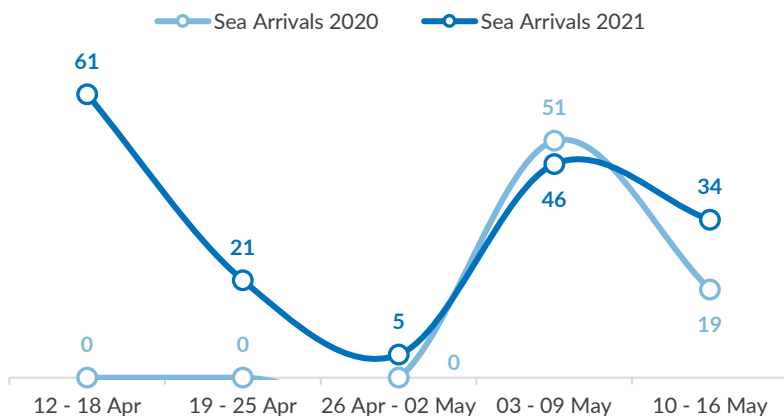

Aegean Islands Weekly Snapshot

Arrivals

This week, 34 people arrived on the Aegean islands, a decrease from last week's 46 arrivals but an increase from last year's 19 arrivals, during the same period.

The average daily arrivals on all islands this week equaled 5, compared to 7 in the previous week.

Entry Points by Sea

Lesvos received the highest number of arrivals (25), followed by the Dodecanese islands (9). Samos and Chios received no arrivals.

Departures to the mainland

This week, 305 refugees and asylum-seekers, once authorized by the authorities, departed from the Aegean islands to the mainland.

The majority of the population on the Aegean islands are from Afghanistan (50%), Syria (14%) and Somalia (8%).

Women account for 20% of the population, and children for 26% of whom nearly 7 out of 10 are younger than 12 years old.