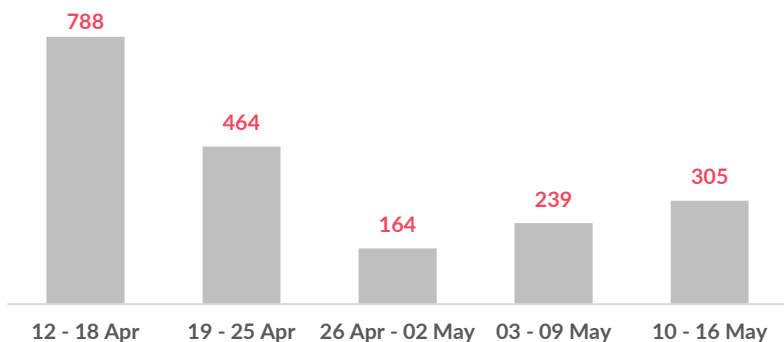

Aegean Islands Weekly Snapshot

Arrivals

This week, 34 people arrived on the Aegean islands, a decrease from last week's 46 arrivals but an increase from last year's 19 arrivals, during the same period.

The average daily arrivals on all islands this week equaled 5, compared to 7 in the previous week.

Entry Points by Sea

Lesvos received the highest number of arrivals (25), followed by the Dodecanese islands (9). Samos and Chios received no arrivals.

Departures to the mainland

This week, 305 refugees and asylum-seekers, once authorized by the authorities, departed from the Aegean islands to the mainland.

Present Population on the Islands

Some 12,750 refugees and asylum-seekers reside on the Aegean islands. Of those, 9,950 (78%) reside in the permanent and temporary Reception and Identification Centers (RICs).

The majority of the population on the Aegean islands are from Afghanistan (50%), Syria (14%) and Somalia (8%).

Women account for 20% of the population, and children for 26% of whom nearly 7 out of 10 are younger than 12 years old.