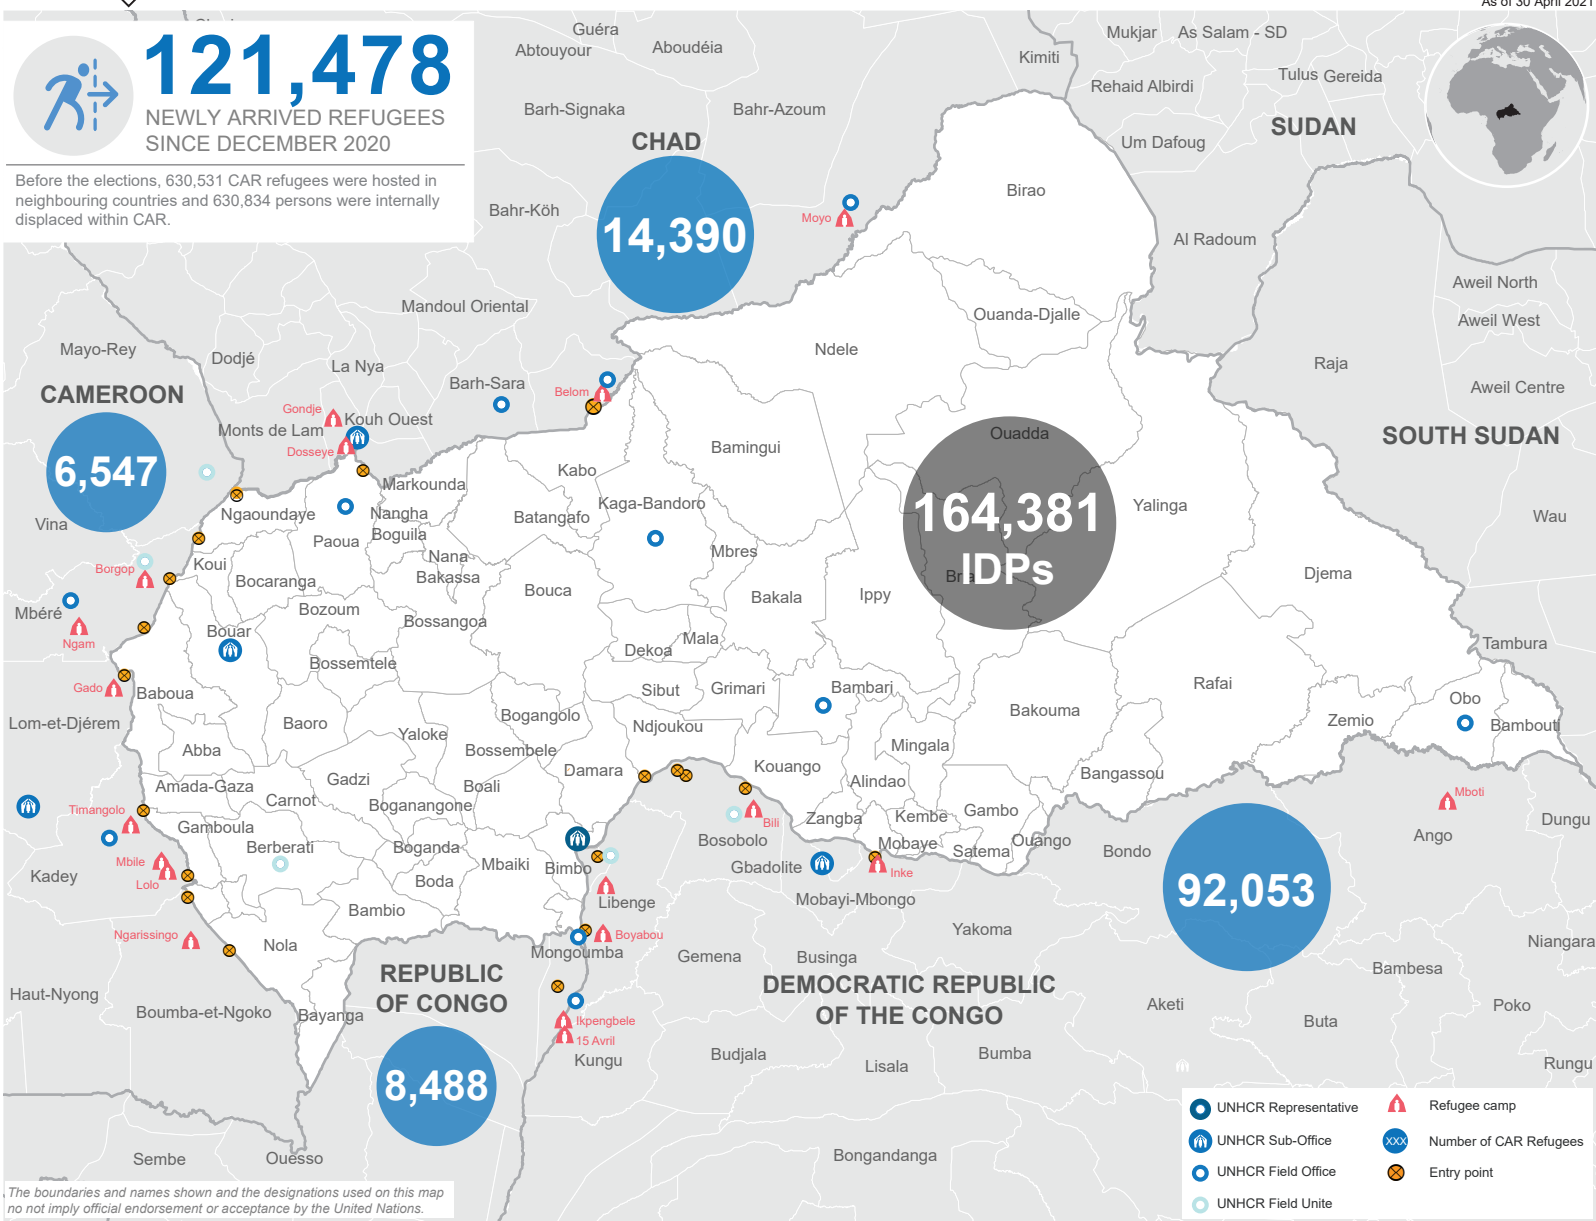

121,478

NEWLY ARRIVED REFUGEES
SINCE DECEMBER 2020

Before the elections, 630,531 CAR refugees were hosted in neighbouring countries and 630,834 persons were internally displaced within CAR.

The boundaries and names shown and the designations used on this map no not imply official endorsement or acceptance by the United Nations.