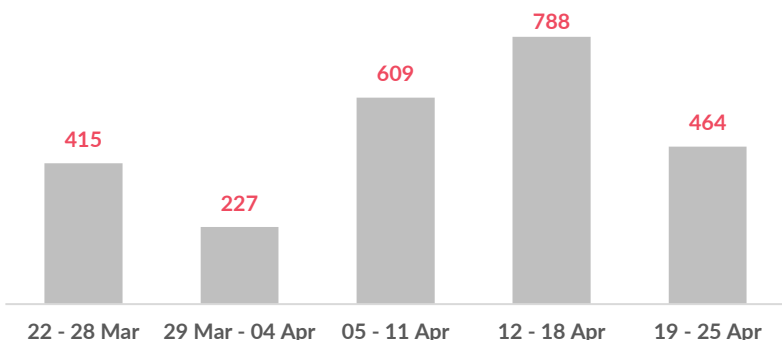

Aegean Islands Weekly Snapshot

Arrivals

This week, 21 people arrived on the Aegean islands, a decrease from last week's 53 arrivals but an increase from last year's 0 arrivals, during the same period.

The average daily arrivals on all islands this week equaled 3, compared to 8 in the previous week.

Entry Points by Sea

The Dodecanese islands received the highest number of arrivals (21). Lesbos, Chios and Samos received no arrivals.

Departures to the mainland

This week, 464 refugees and asylum-seekers, once authorized by the authorities, departed from the Aegean islands to the mainland.

Present Population on the Islands

Some 13,250 refugees and asylum-seekers reside on the Aegean islands. Of those, 9,650 (73%) reside in the permanent and temporary Reception and Identification Centers (RICs).

The majority of the population on the Aegean islands are from Afghanistan (50%), Syria (15%) and Somalia (8%).

Women account for 21% of the population, and children for 26% of whom nearly 7 out of 10 are younger than 12 years old.