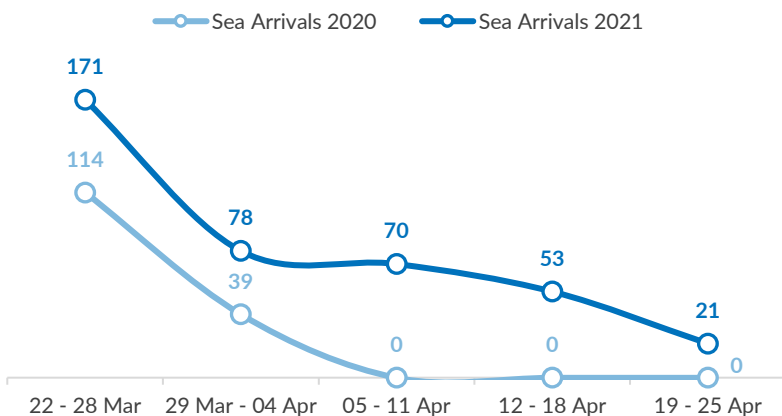

Aegean Islands Weekly Snapshot

Arrivals

This week, 21 people arrived on the Aegean islands, a decrease from last week's 53 arrivals but an increase from last year's 0 arrivals, during the same period.

The average daily arrivals on all islands this week equaled 3, compared to 8 in the previous week.

Entry Points by Sea

The Dodecanese islands received the highest number of arrivals (21). Lesbos, Chios and Samos received no arrivals.

Departures to the mainland

This week, 464 refugees and asylum-seekers, once authorized by the authorities, departed from the Aegean islands to the mainland.

The majority of the population on the Aegean islands are from Afghanistan (50%), Syria (15%) and Somalia (8%).

Women account for 21% of the population, and children for 26% of whom nearly 7 out of 10 are younger than 12 years old.