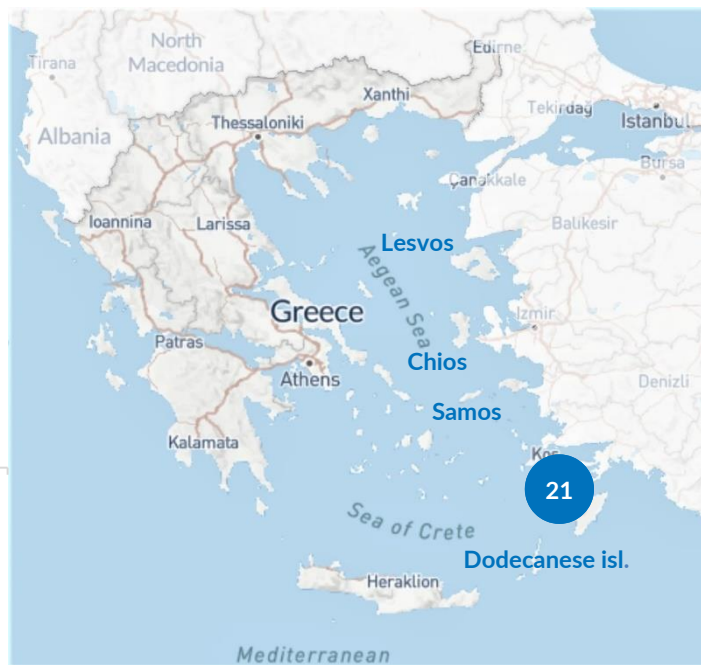

Aegean Islands Weekly Snapshot

Arrivals

This week, 21 people arrived on the Aegean islands, a decrease from last week's 53 arrivals but an increase from last year's 0 arrivals, during the same period.

The average daily arrivals on all islands this week equaled 3, compared to 8 in the previous week.

Entry Points by Sea

The Dodecanese islands received the highest number of arrivals (21). Lesbos, Chios and Samos received no arrivals.

Departures to the mainland

This week, 464 refugees and asylum-seekers, once authorized by the authorities, departed from the Aegean islands to the mainland.

Present Population on the Islands

Some 13,250 refugees and asylum-seekers reside on the Aegean islands. Of those, 9,650 (73%) reside in the permanent and temporary Reception and Identification Centers (RICs).

The majority of the population on the Aegean islands are from Afghanistan (50%), Syria (15%) and Somalia (8%).

Women account for 21% of the population, and children for 26% of whom nearly 7 out of 10 are younger than 12 years old.