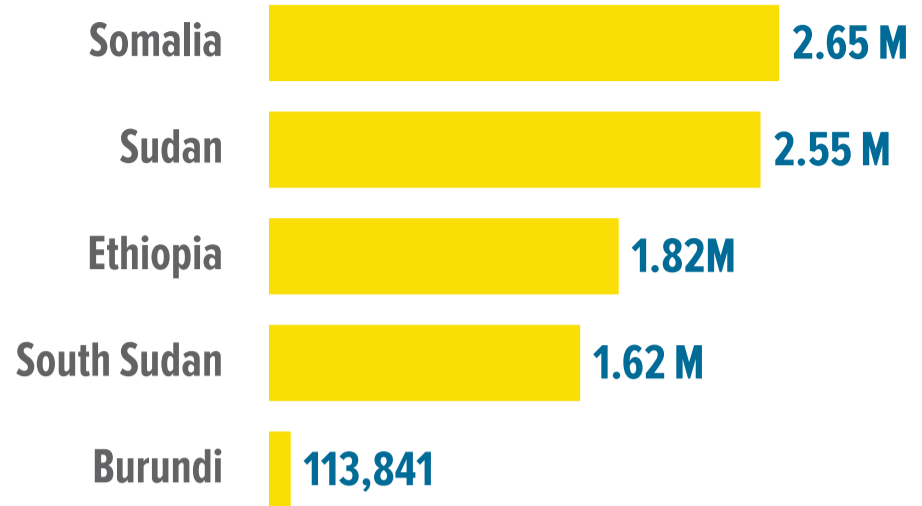

**8.74M**

INTERNALLY DISPLACED PERSONS (IDPS)

The boundaries and names shown and the designations used on this map do not imply official endorsement or acceptance by the United Nations. Final boundaries between the Republic of Sudan and the Republic of South Sudan and Somalia and Ethiopia has not yet been determined. \*Final status of the Abyei area is not yet determined. The statistics shown should be considered provisional and subject to change. Refugee statistics based on UNHCR Monthly statistical reports as of 31 March 2021, or latest available. IDP Statistics from OCHA, IOM reports