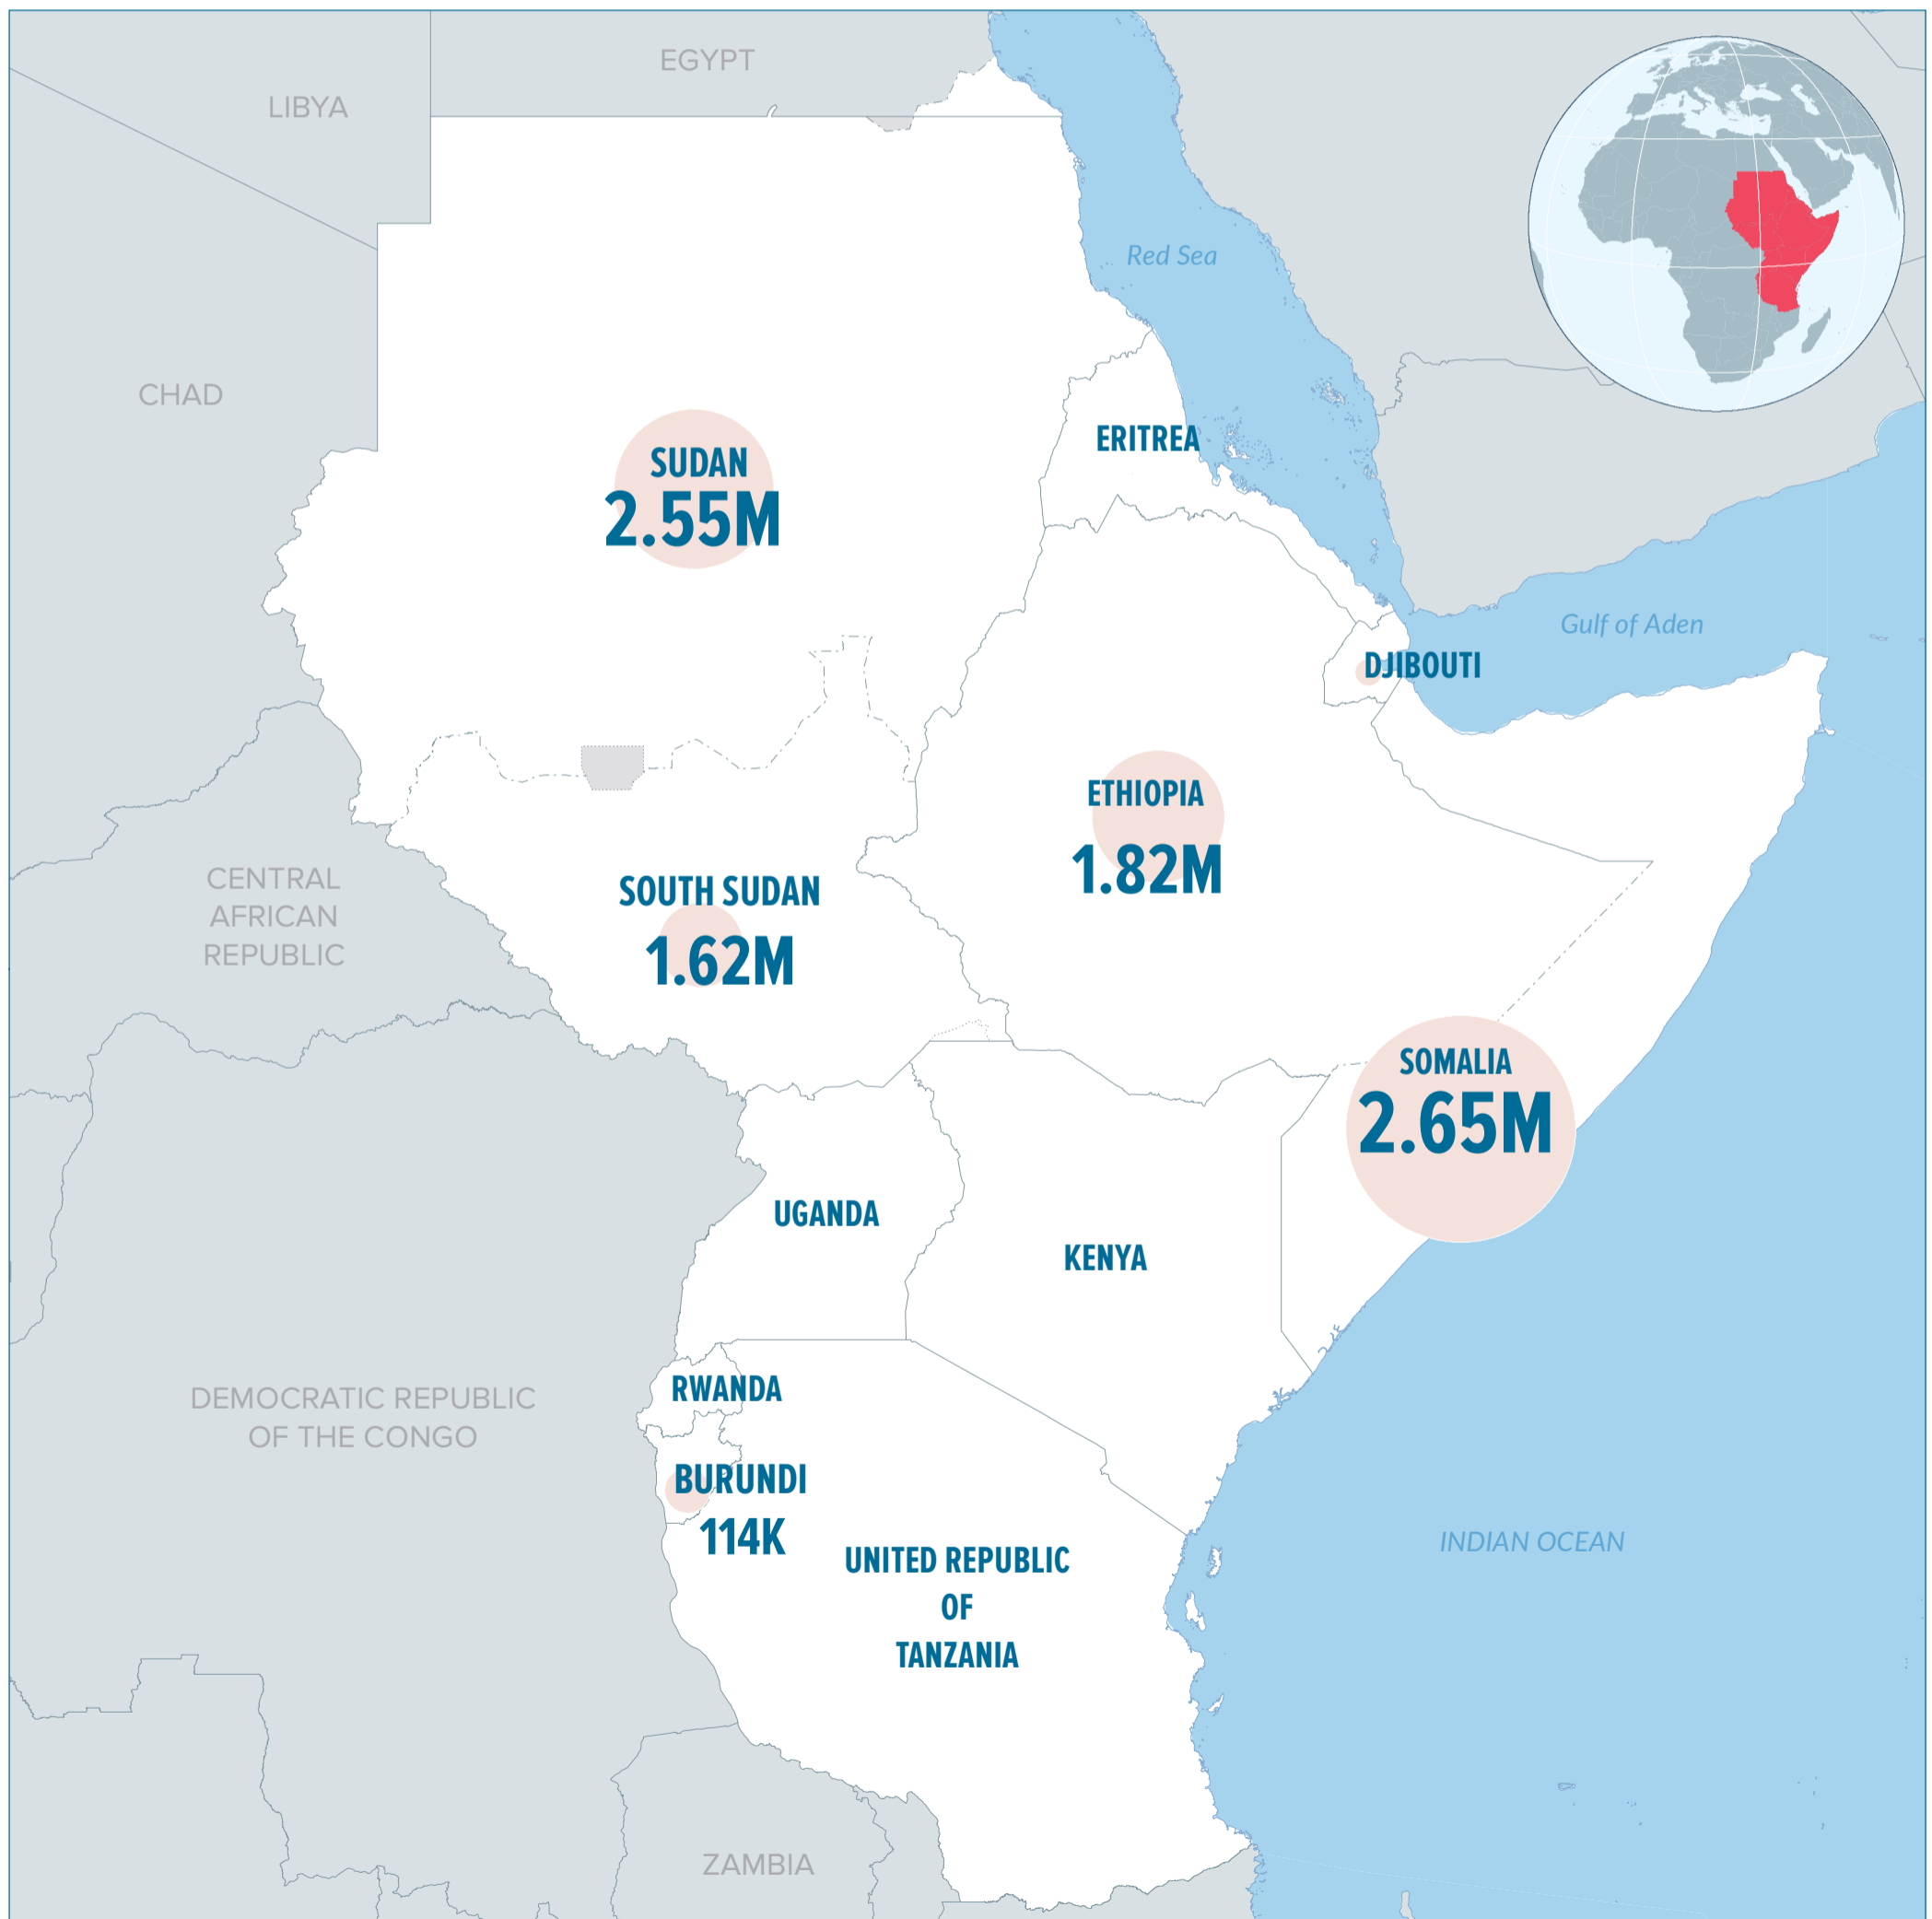

**8.74M**

INTERNALLY DISPLACED PERSONS (IDPS)

The boundaries and names shown and the designations used on this map do not imply official endorsement or acceptance by the United Nations. Final boundaries between the Republic of Sudan and the Republic of South Sudan and Somalia and Ethiopia has not yet been determined. \*Final status of the Abyei area is not yet determined. The statistics shown should be considered provisional and subject to change. Refugee statistics based on UNHCR Monthly statistical reports as of 31 March 2021, or latest available. IDP Statistics from OCHA, IOM reports