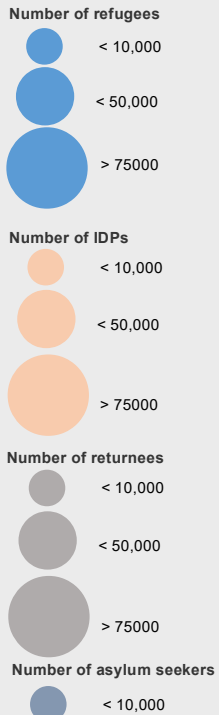

**1,945,491** PERSONS OF CONCERN  
**320,970** CAR REFUGEES IN CAMEROON  
**115,695** NIG REFUGEES IN CAMEROON  
**2,496** OTHER NATIONALITIES  
**7,631** ASYLUM SEEKERS  
**1,032,942** INTERNALLY DISPLACED PERSONS (IDPs) \*  
**465,757** RETURNEES \*