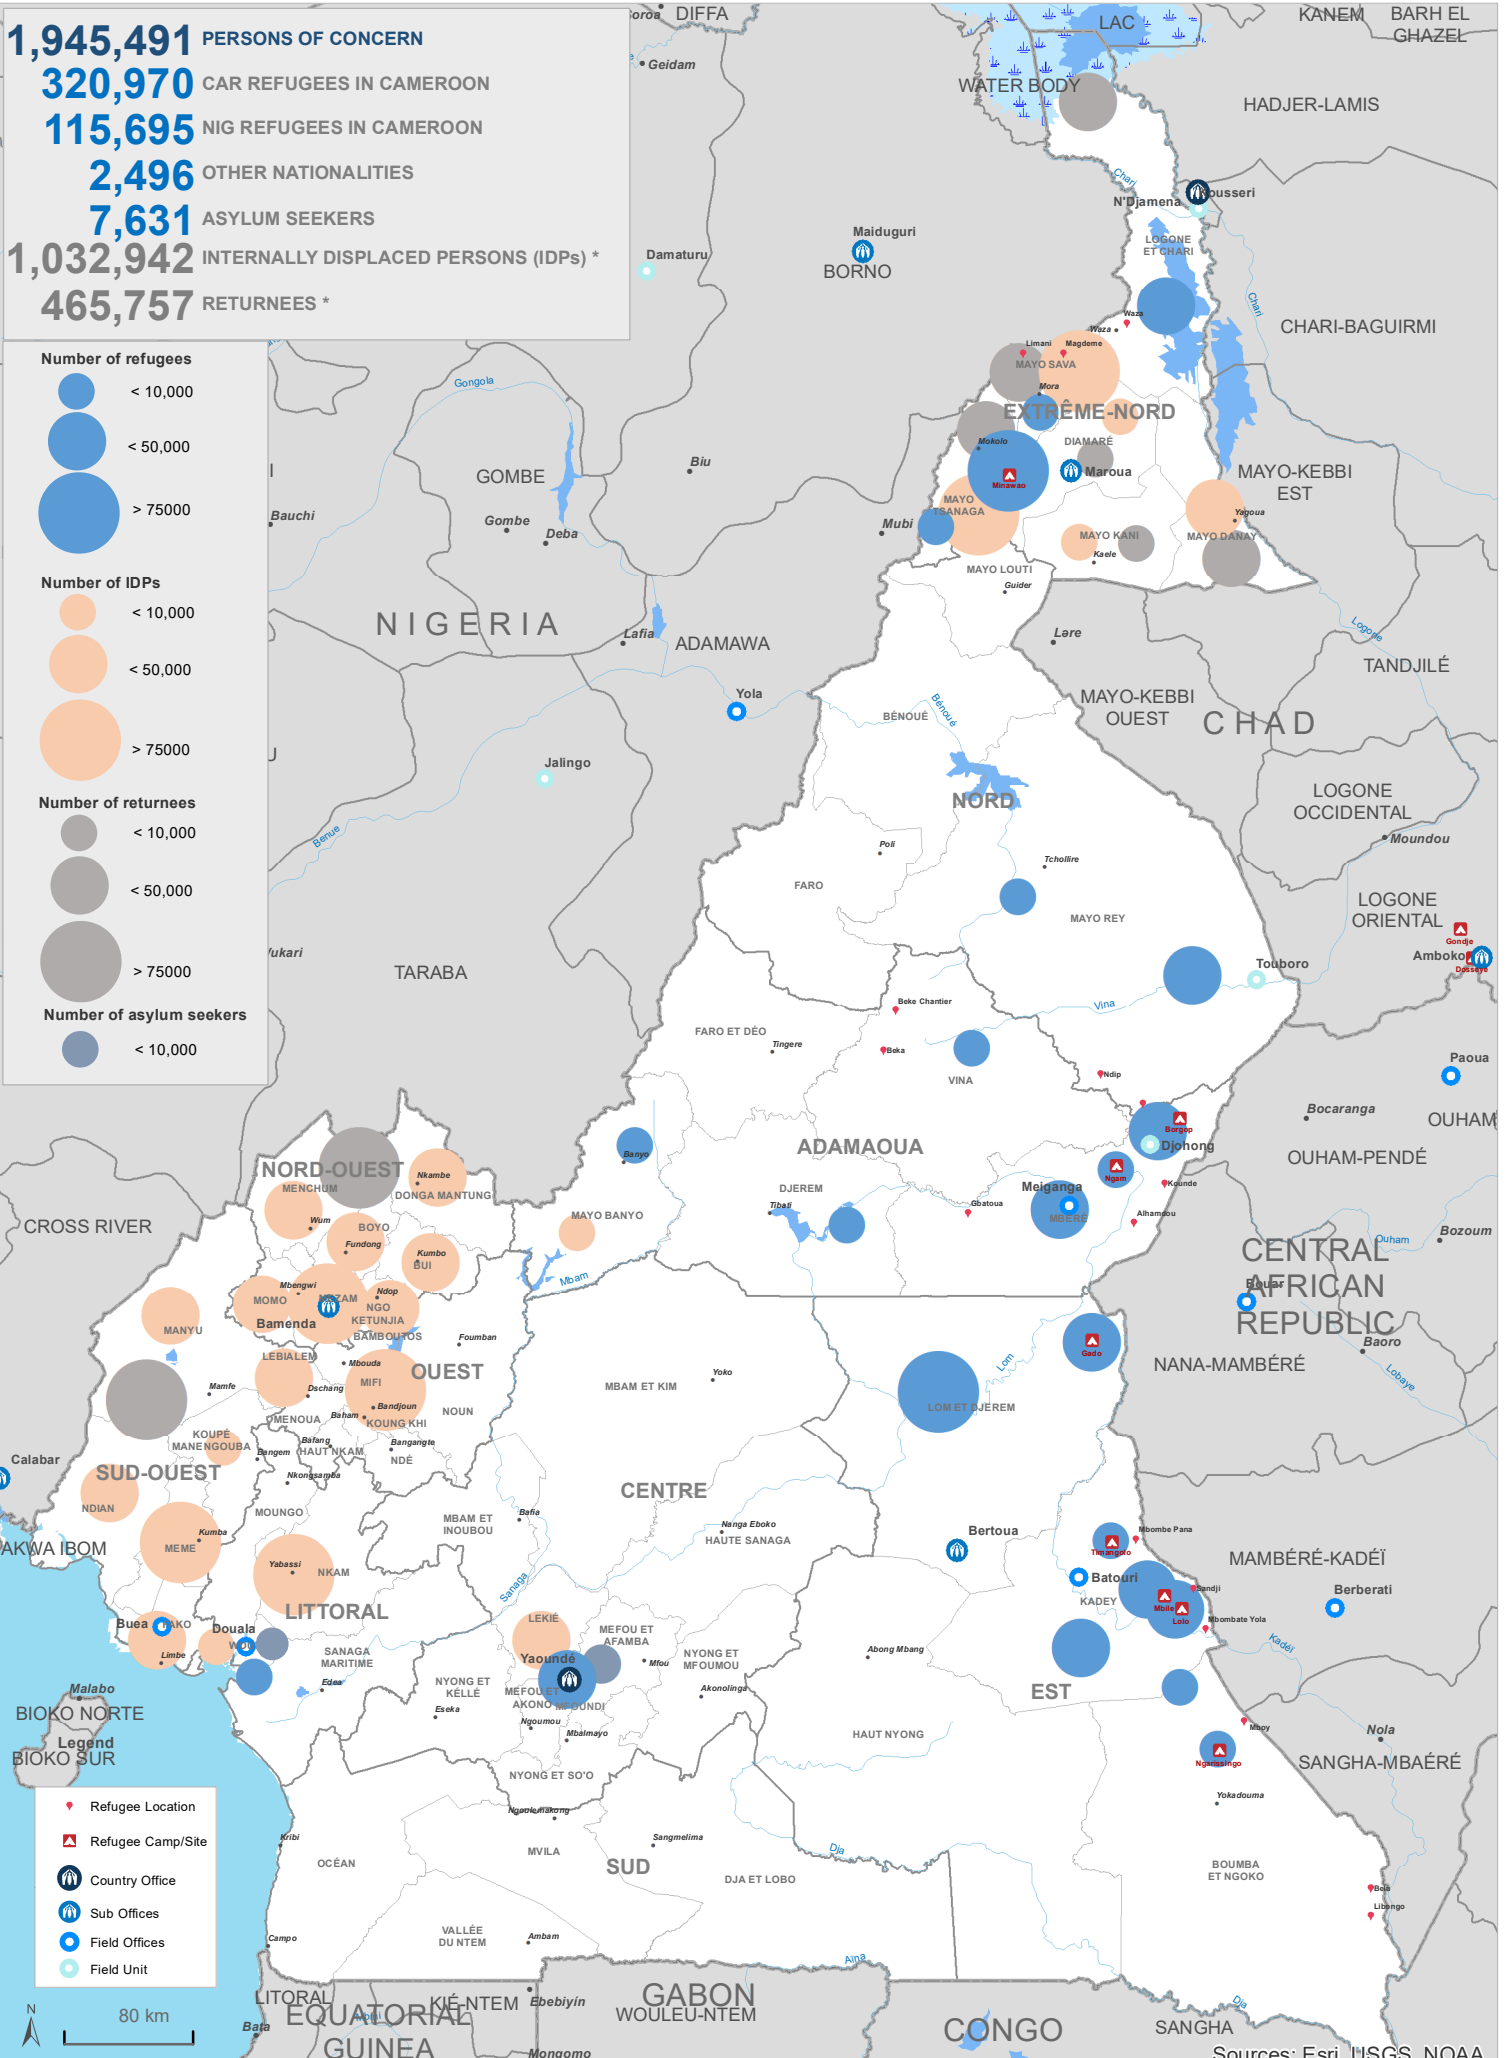

**1,945,491** PERSONS OF CONCERN  
**320,970** CAR REFUGEES IN CAMEROON  
**115,695** NIG REFUGEES IN CAMEROON  
**2,496** OTHER NATIONALITIES  
**7,631** ASYLUM SEEKERS  
**1,032,942** INTERNALLY DISPLACED PERSONS (IDPs) \*  
**465,757** RETURNEES \*

\* Returnees & IDPs Source: IOM, OCHA  
 Refugees & Asylum Seekers Source: UNHCR - March 2021  
 Sources: Esri, USGS, NOAA  
 Pour plus d'information, veuillez contacter Jean Luc KRAMO (kramo@unhcr.org)