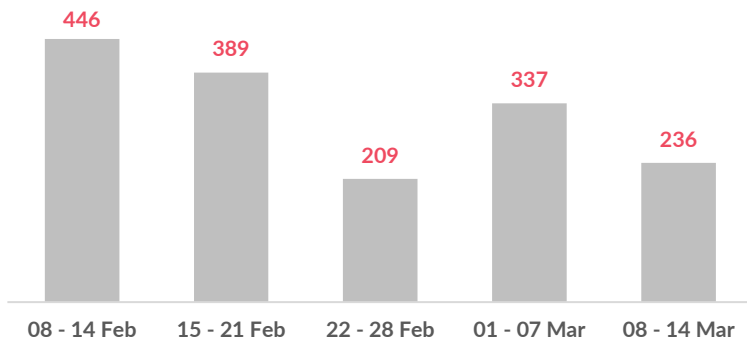

Aegean Islands Weekly Snapshot

Arrivals

This week, 53 people arrived on the Aegean islands, an increase from last week's 45 arrivals but a decrease from last year's 105 arrivals during the same period.

The average daily arrivals on all islands this week equaled 8, compared to 6 in the previous week.

Entry Points by Sea

Lesvos received the highest number of arrivals (53). The Dodecanese islands, Chios and Samos received no arrivals.

Departures to the mainland

This week, 236 refugees and asylum-seekers, once authorized by the authorities, departed from the Aegean islands to the mainland.

Present Population on the Islands

Some 16,000 refugees and asylum-seekers reside on the Aegean islands. Of those, 12,100 (76%) reside in the permanent and temporary Reception and Identification Centers (RICs).

The majority of the population on the Aegean islands are from Afghanistan (49%), Syria (16%) and Somalia (8%).

Women account for 21% of the population, and children for 26% of whom nearly 7 out of 10 are younger than 12 years old.