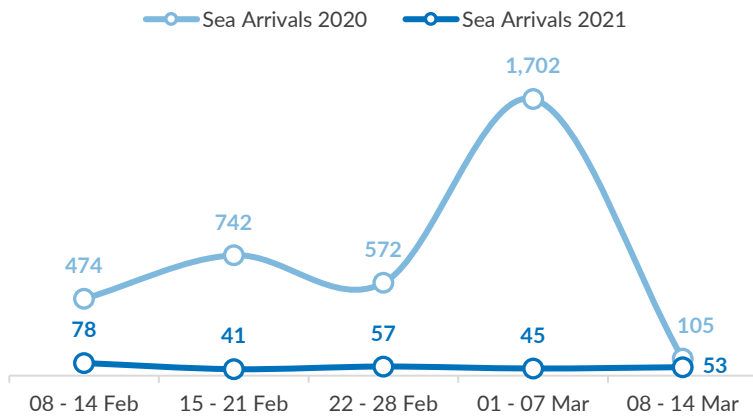

Aegean Islands Weekly Snapshot

Arrivals

This week, 53 people arrived on the Aegean islands, an increase from last week's 45 arrivals but a decrease from last year's 105 arrivals during the same period.

The average daily arrivals on all islands this week equaled 8, compared to 6 in the previous week.

Entry Points by Sea

Lesvos received the highest number of arrivals (53). The Dodecanese islands, Chios and Samos received no arrivals.

Departures to the mainland

This week, 236 refugees and asylum-seekers, once authorized by the authorities, departed from the Aegean islands to the mainland.

Present Population on the Islands

Some 16,000 refugees and asylum-seekers reside on the Aegean islands. Of those, 12,100 (76%) reside in the permanent and temporary Reception and Identification Centers (RICs).

The majority of the population on the Aegean islands are from Afghanistan (49%), Syria (16%) and Somalia (8%).

Women account for 21% of the population, and children for 26% of whom nearly 7 out of 10 are younger than 12 years old.