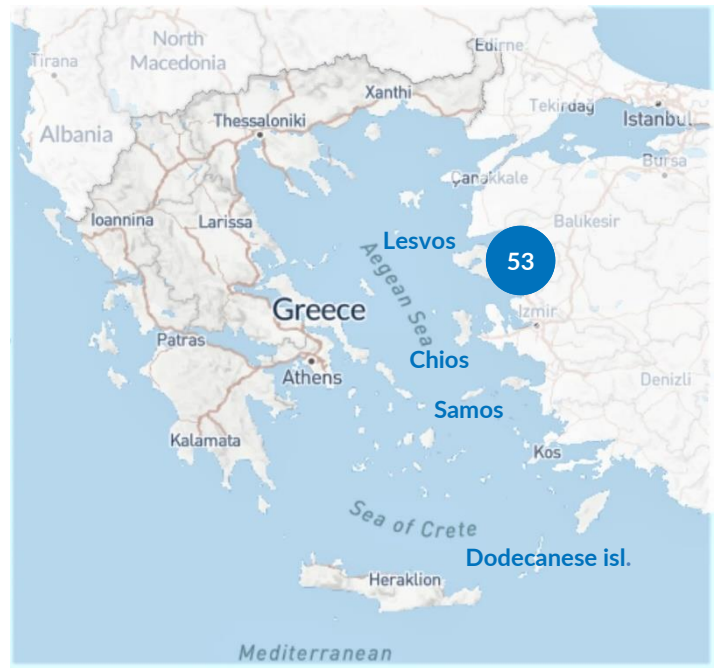

Aegean Islands Weekly Snapshot

Arrivals

This week, 53 people arrived on the Aegean islands, an increase from last week's 45 arrivals but a decrease from last year's 105 arrivals during the same period.

The average daily arrivals on all islands this week equaled 8, compared to 6 in the previous week.

Entry Points by Sea

Lesvos received the highest number of arrivals (53). The Dodecanese islands, Chios and Samos received no arrivals.

Departures to the mainland

This week, 236 refugees and asylum-seekers, once authorized by the authorities, departed from the Aegean islands to the mainland.

Present Population on the Islands

Some 16,000 refugees and asylum-seekers reside on the Aegean islands. Of those, 12,100 (76%) reside in the permanent and temporary Reception and Identification Centers (RICs).

The majority of the population on the Aegean islands are from Afghanistan (49%), Syria (16%) and Somalia (8%).

Women account for 21% of the population, and children for 26% of whom nearly 7 out of 10 are younger than 12 years old.