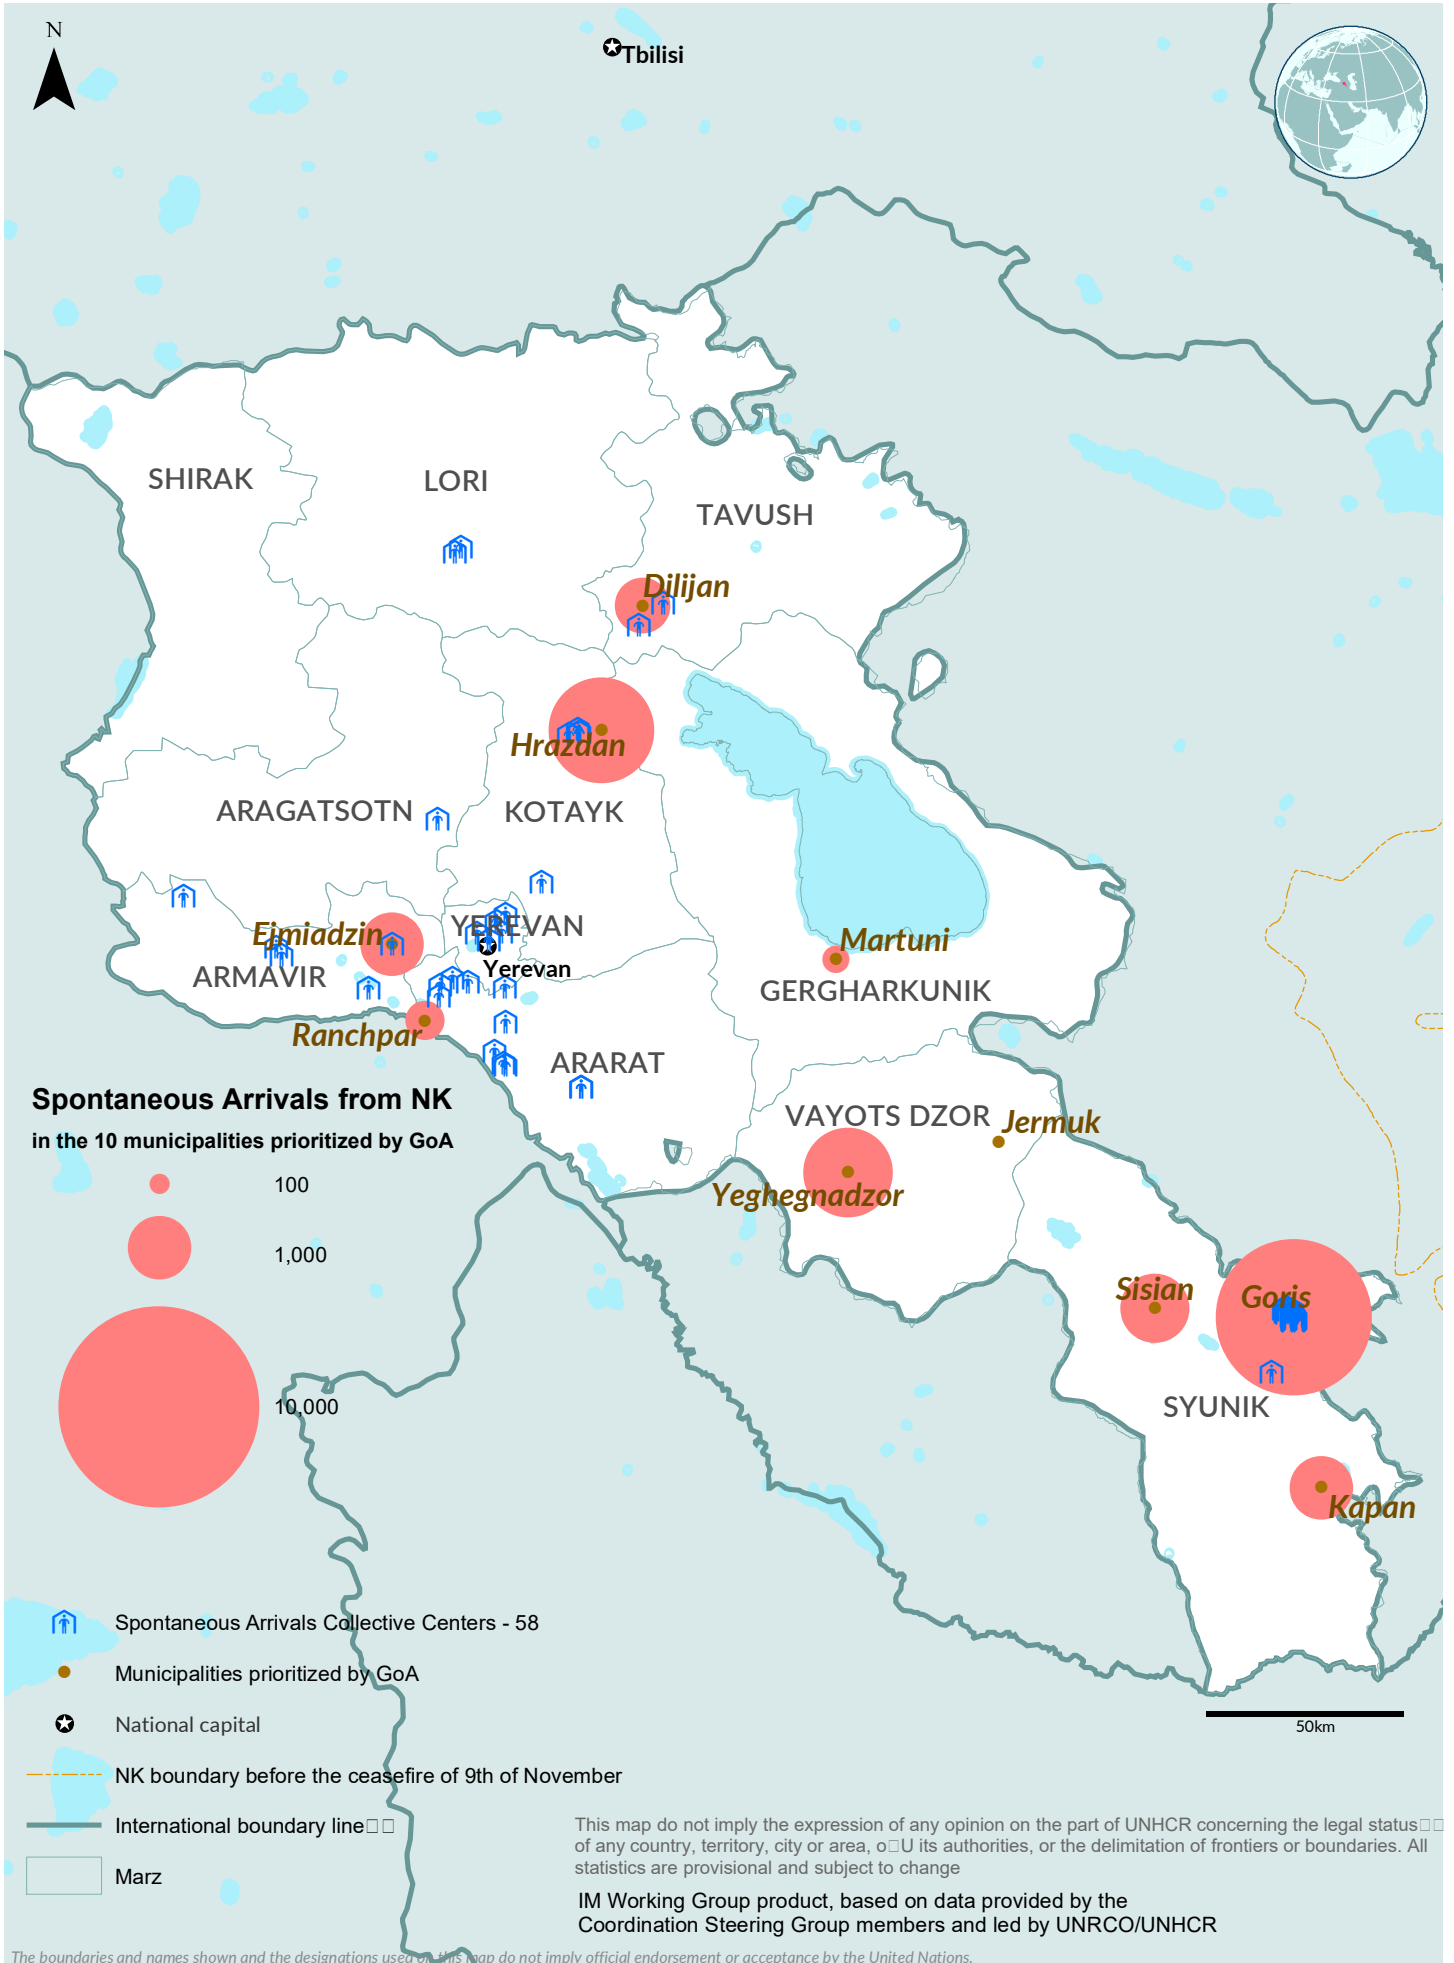

# Spontaneous arrivals from NK in the 10 prioritized municipalities by the GoA and identified collective centres as of 18 Nov 2020

as of 18 Nov 2020

The boundaries and names shown and the designations used on this map do not imply official endorsement or acceptance by the United Nations.