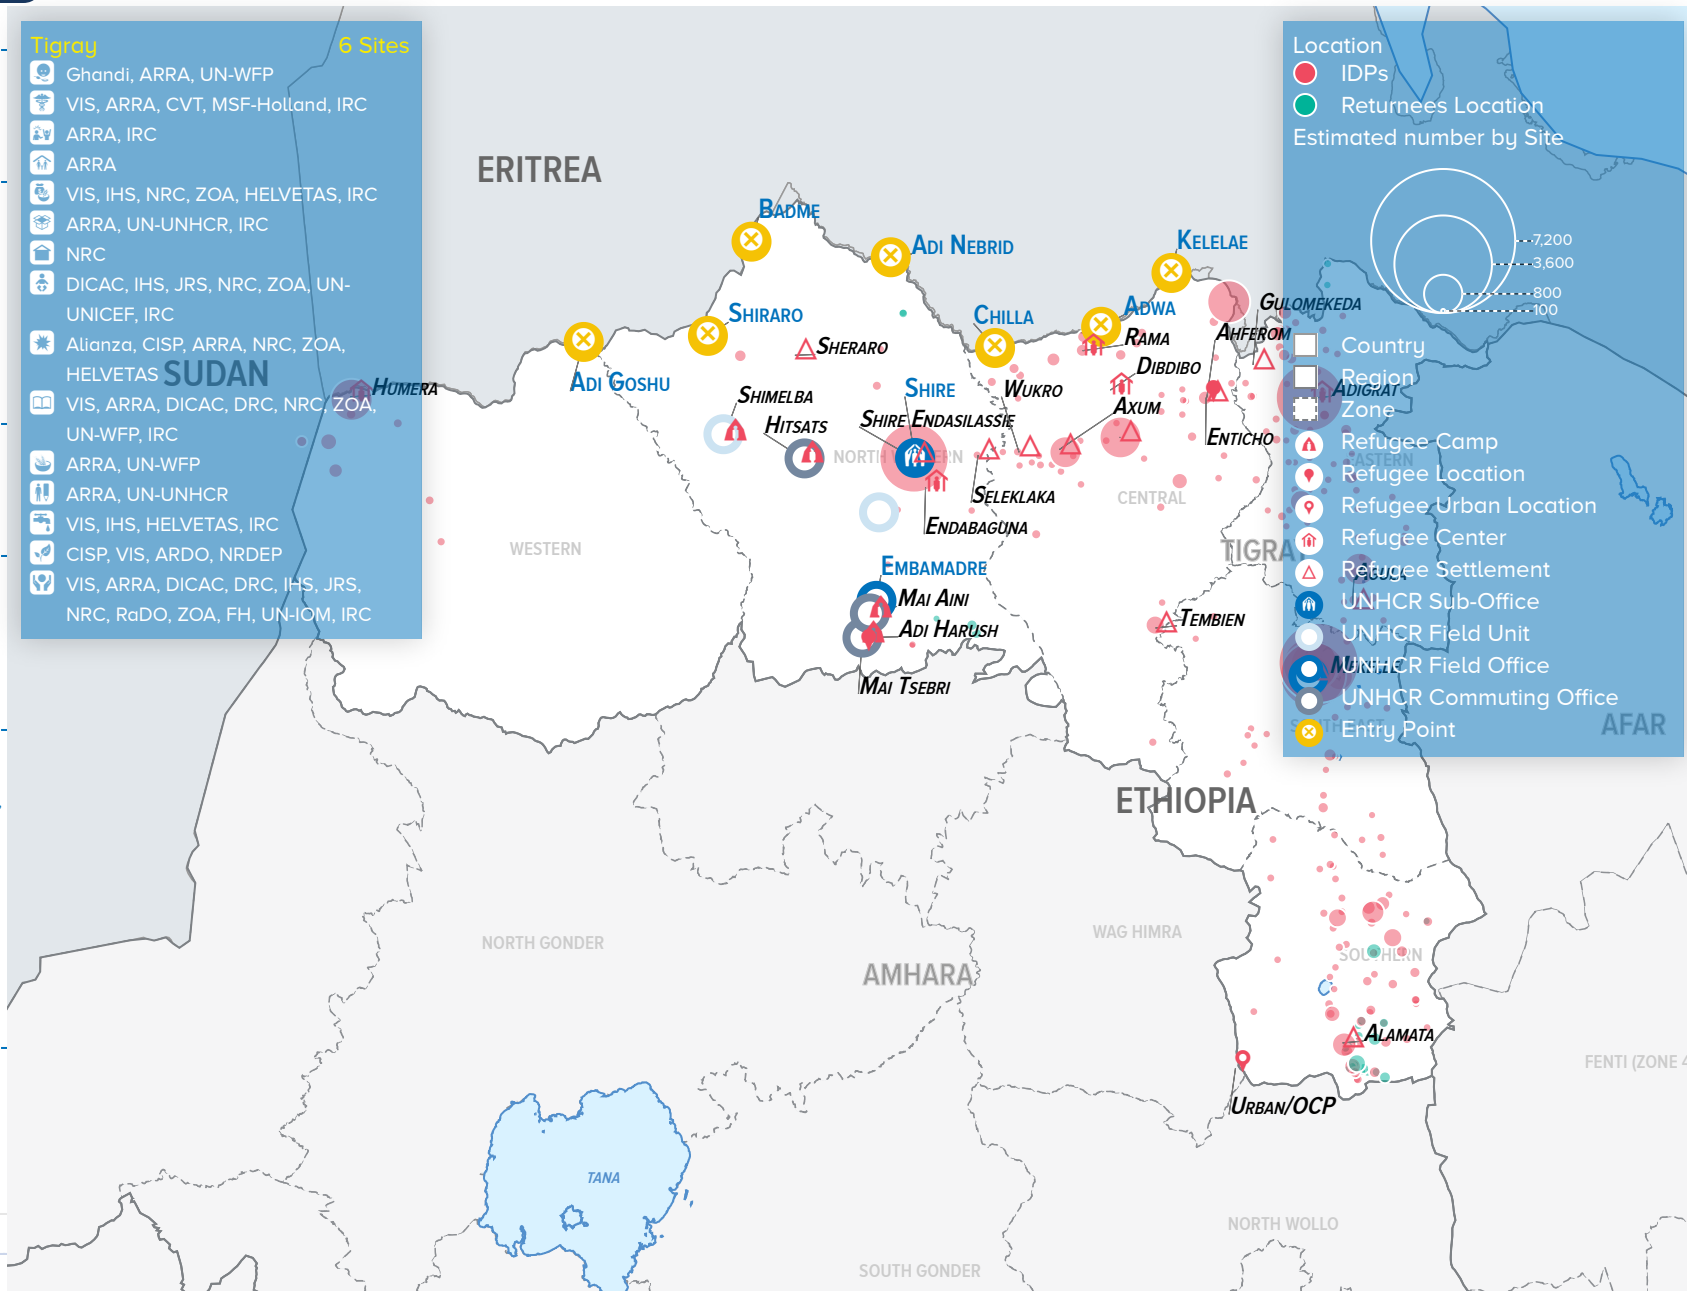

## DISPLACEMENT

**95,873**

Refugees and Asylum Seekers  
August-2020

## PARTNERSHIP

**23**  
Partners

Ghandi, ARRA, UN-WFP, VIS, CVT, MSF-Holland, IRC, IHS, NRC, ZOA, HELVETAS, UN-UNHCR, DICAC, JRS, UN-UNICEF, Alianza, CISP, DRC, ARDO, NRDEP, RaDO, FH, UN-IOM

Gov.	UN	Dev. Org.
13%	3/23	17%
13%	3/23	52%
		4%
		1/23

## SECURITY INCIDENTS (LAST 12 MONTHS)

05-Sep-2019 05-Sep-2020

**11** Security Incidents **0** Fatalities

**Tigray** 6 Sites

- Ghandi, ARRA, UN-WFP
- VIS, ARRA, CVT, MSF-Holland, IRC
- ARRA, IRC
- ARRA
- VIS, IHS, NRC, ZOA, HELVETAS, IRC
- ARRA, UN-UNHCR, IRC
- NRC
- DICAC, IHS, JRS, NRC, ZOA, UN-UNICEF, IRC
- Alianza, CISP, ARRA, NRC, ZOA, HELVETAS
- VIS, ARRA, DICAC, DRC, NRC, ZOA, UN-WFP, IRC
- ARRA, UN-WFP
- ARRA, UN-UNHCR
- VIS, IHS, HELVETAS, IRC
- CISP, VIS, ARDO, NRDEP
- VIS, ARRA, DICAC, DRC, IHS, JRS, NRC, RaDO, ZOA, FH, UN-IOM, IRC

The boundaries and names shown, and the designations used on this map do not imply official endorsement or acceptance by the United Nations. The data is based on reports and can be considered as indicative.