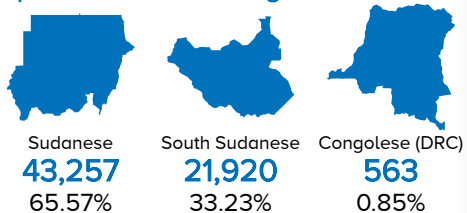

DISPLACEMENT

65,968

Refugees and Asylum Seekers
August-2020

Top Nationalities of Refugees

3,309

Internally Displaced Persons
DTM 22

84,599

Returns IDPs
VAS Round 5