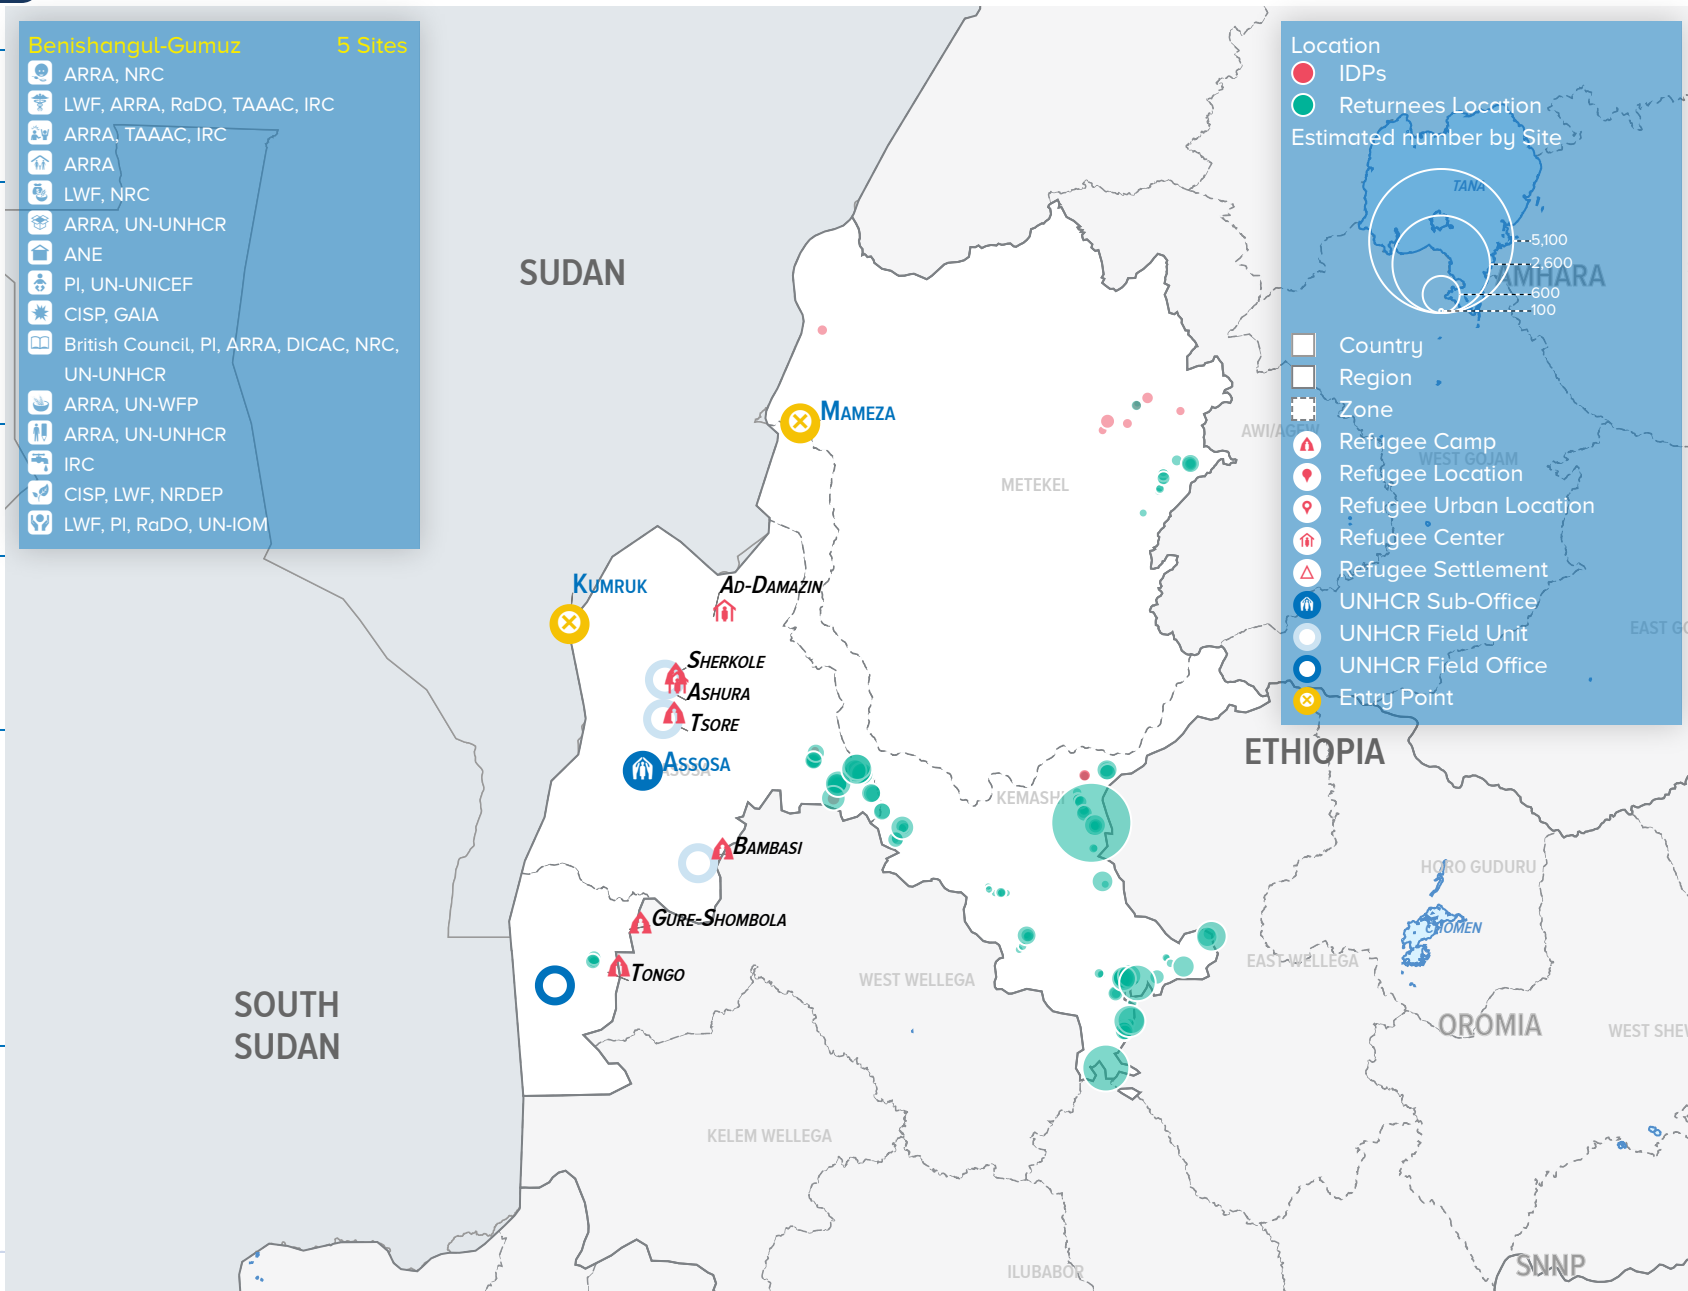

DISPLACEMENT

65,968

Refugees and Asylum Seekers
August-2020

Top Nationalities of Refugees

3,309

Internally Displaced Persons
DTM 22

84,599

Returns IDPs
VAS Round 5

SECURITY INCIDENTS (LAST 12 MONTHS)

05-Sep-2019 to 05-Sep-2020

10 Security Incidents **31** Fatalities

Benishangul-Gumuz 5 Sites

- ARRA, NRC
- LWF, ARRA, RaDO, TAAAC, IRC
- ARRA, TAAAC, IRC
- ARRA
- LWF, NRC
- ARRA, UN-UNHCR
- ANE
- PI, UN-UNICEF
- CISP, GAIA
- British Council, PI, ARRA, DICAC, NRC, UN-UNHCR
- ARRA, UN-WFP
- ARRA, UN-UNHCR
- IRC
- CISP, LWF, NRDEP
- LWF, PI, RaDO, UN-IOM

Location

- IDPs
- Returnees Location

Estimated number by Site

- ▭ Country
- ▭ Region
- ▭ Zone
- ⛕ Refugee Camp
- 📍 Refugee Location
- 📍 Refugee Urban Location
- 🏠 Refugee Center
- 🏠 Refugee Settlement
- 🏠 UNHCR Sub-Office
- 🏠 UNHCR Field Unit
- 🏠 UNHCR Field Office
- ⓧ Entry Point

The boundaries and names shown, and the designations used on this map do not imply official endorsement or acceptance by the United Nations. The data is based on reports and can be considered as indicative.