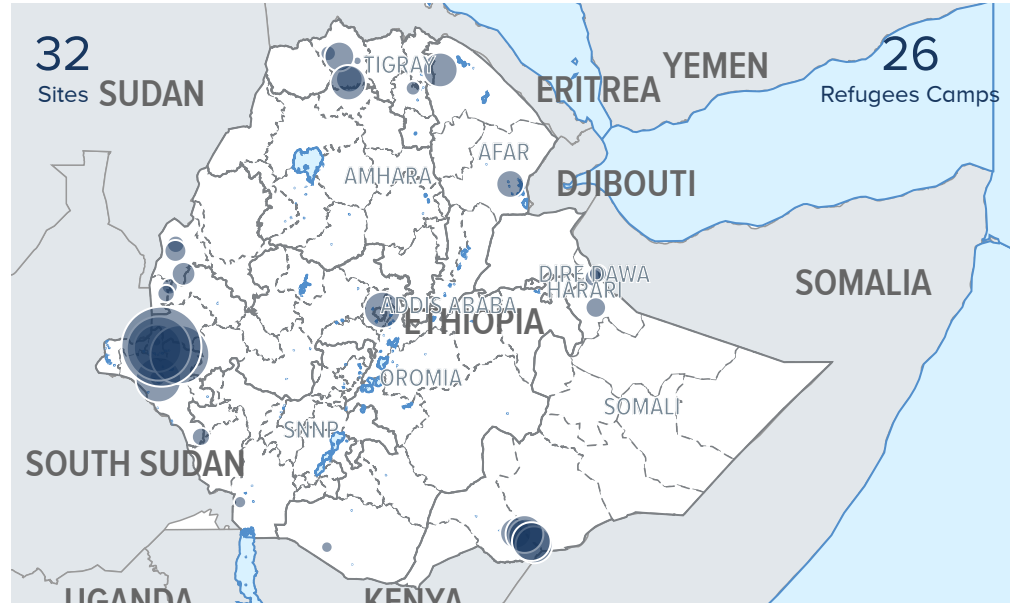

## REFUGEES

DEMOGRAPHY | AUGUST-2020

**779,261**  
Refugees and Asylum Seekers

**370,740** Males **408,521** Females

AGE BREAKDOWN

NATIONALITIES

## REFUGEES PRESENCE

## IDPs

DEMOGRAPHY

**1,820,811**  
Internally Displaced Persons

**914,019** Males **906,792** Females

AGE BREAKDOWN