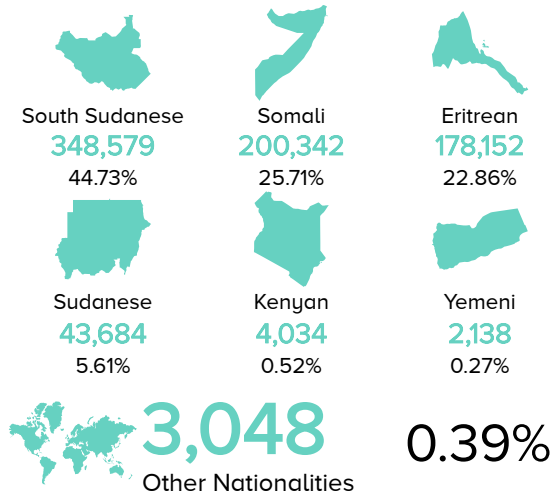

Population Of Concern to UNHCR

## REFUGEES

DEMOGRAPHY | AUGUST-2020

**779,261**  
Refugees and Asylum Seekers

**370,740** Males **408,521** Females

AGE BREAKDOWN

NATIONALITIES

## REFUGEES PRESENCE