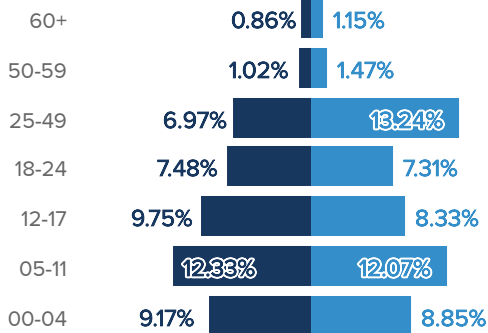

Population Of Concern to UNHCR

## REFUGEES

DEMOGRAPHY | AUGUST-2020

**779,261**  
Refugees and Asylum Seekers

**370,740** Males **408,521** Females

AGE BREAKDOWN

NATIONALITIES