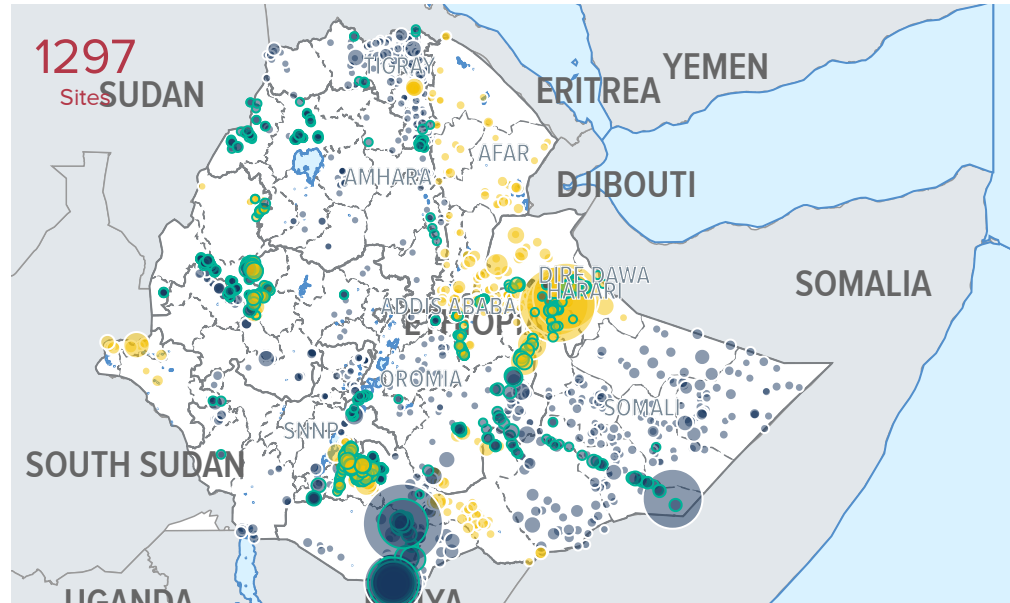

IDPS PRESENCE