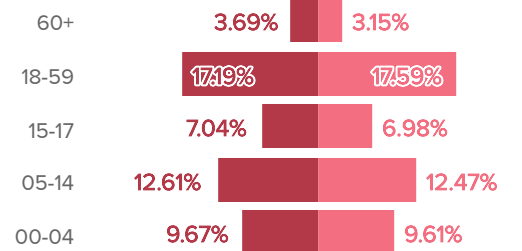

## REFUGEES

DEMOGRAPHY | AUGUST-2020

**779,261**  
Refugees and Asylum Seekers

**370,740** Males **408,521** Females

AGE BREAKDOWN

NATIONALITIES

## REFUGEES PRESENCE

## IDPS PRESENCE

## IDPs

DEMOGRAPHY

**1,820,811**  
Internally Displaced Persons

**914,019** Males **906,792** Females

AGE BREAKDOWN