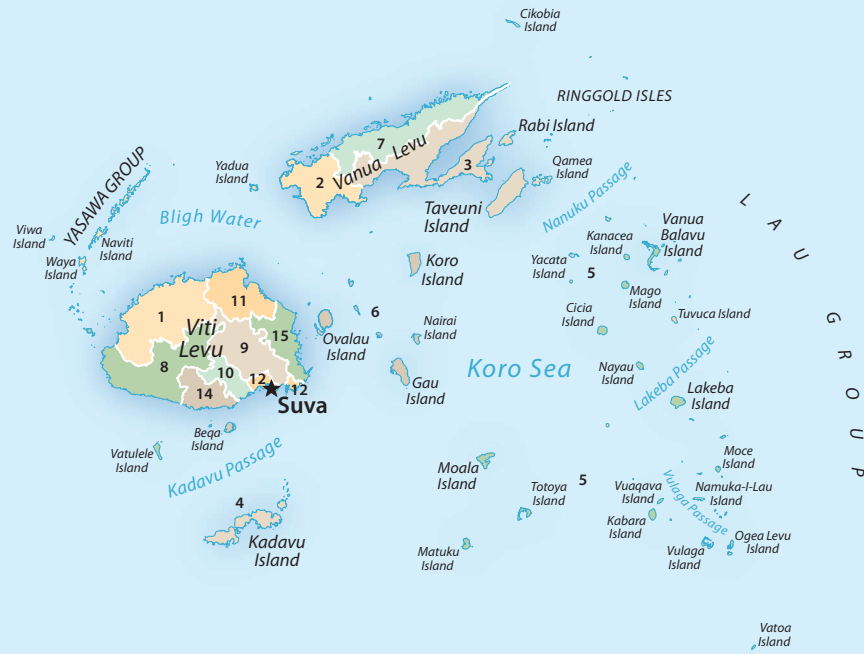

# FIJI

## Administrative Divisions

Rotuma  
13

Province boundary  
★ National capital

*Fiji has 14 provinces and 1 dependency, Rotuma.*

0 50 100 Kilometers  
0 50 100 Miles

Scale 1:5,500,000

SOUTH PACIFIC OCEAN

WALLIS ISLANDS →  
120 km

**Wallis and Futuna  
(FRANCE)**

ÎLES DE HORNE

Île Futuna  
Île Alofi

1. Ba
2. Bua
3. Cakaudrove
4. Kadavu
5. Lau
6. Lomaiviti
7. Macuata
8. Nadroga and Navosa
9. Naitasiri
10. Namosi
11. Ra
12. Rewa
13. Rotuma
14. Serua
15. Tailevu

4  
Ceva-i-Ra

SOUTH PACIFIC OCEAN