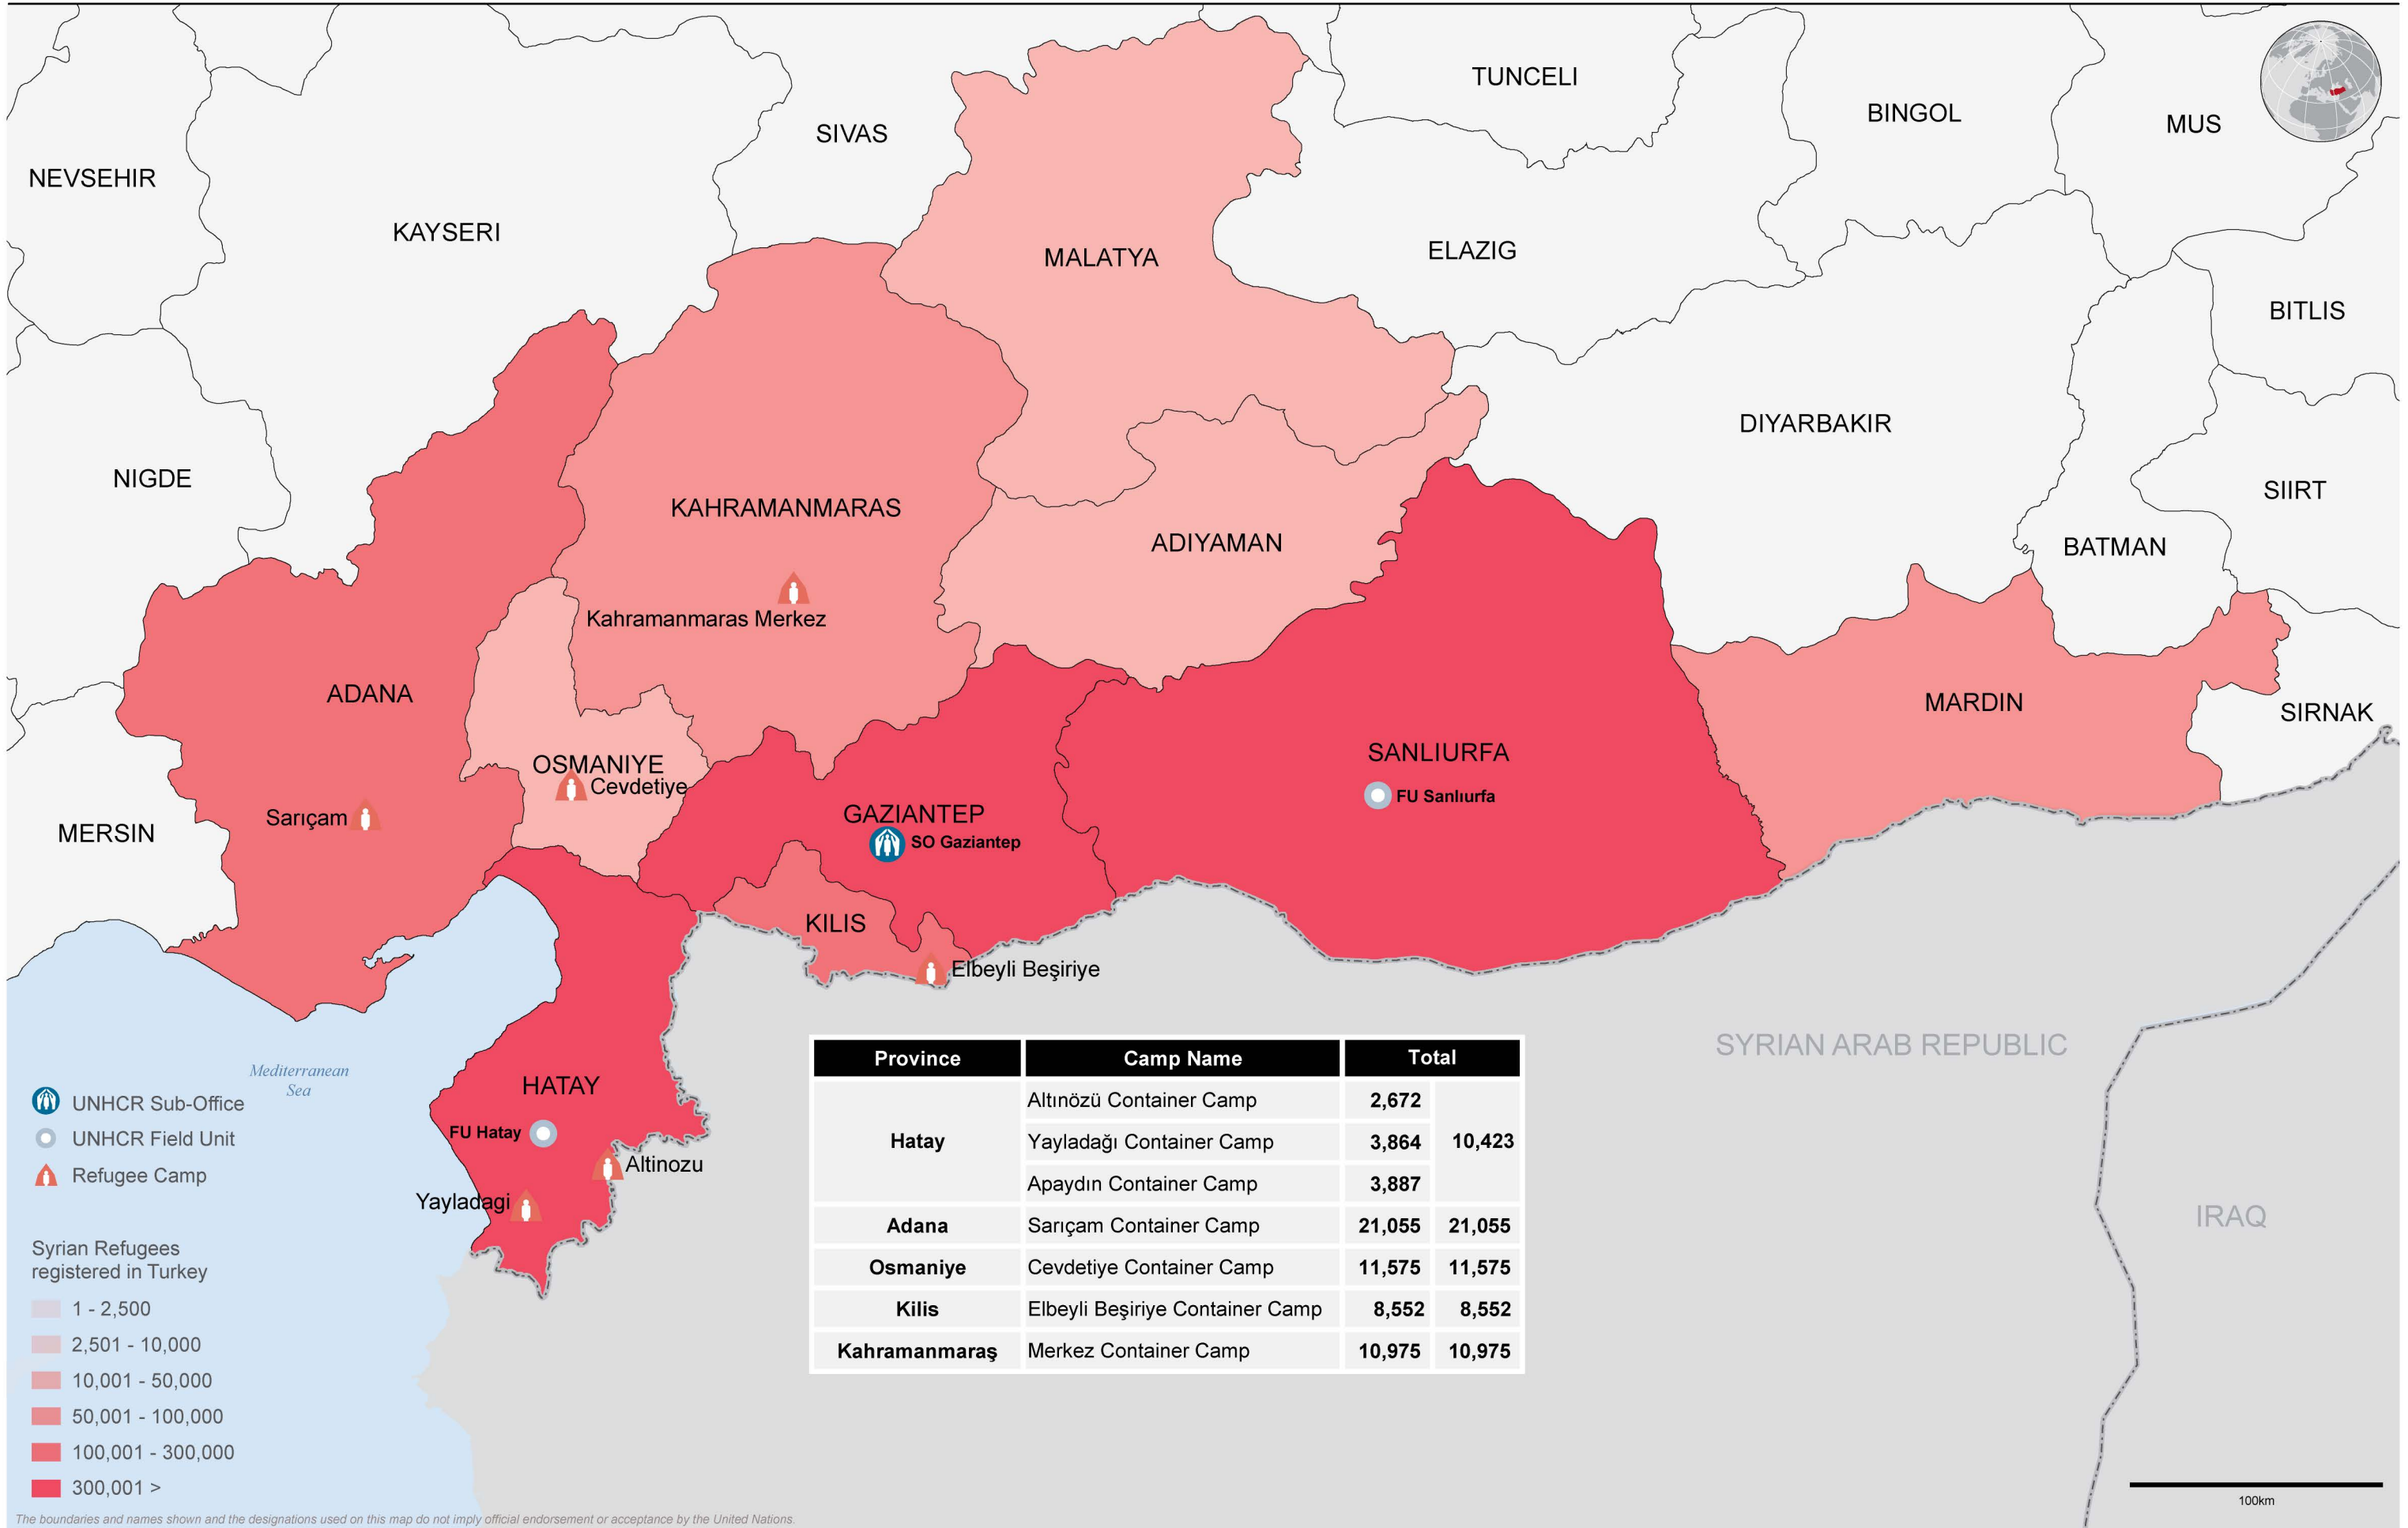

UNHCR Turkey:

Syrian Refugee Camps and Provincial Breakdown of Syrian Refugees Registered in South East Turkey

as of 02 July 2020

Province	Camp Name	Total	
Hatay	Altınözü Container Camp	2,672	10,423
	Yayladağı Container Camp	3,864	
	Apaydın Container Camp	3,887	
Adana	Sarıçam Container Camp	21,055	21,055
Osmaniye	Cevdetiye Container Camp	11,575	11,575
Kilis	Elbeyli Beşiriye Container Camp	8,552	8,552
Kahramanmaraş	Merkez Container Camp	10,975	10,975

The boundaries and names shown and the designations used on this map do not imply official endorsement or acceptance by the United Nations.