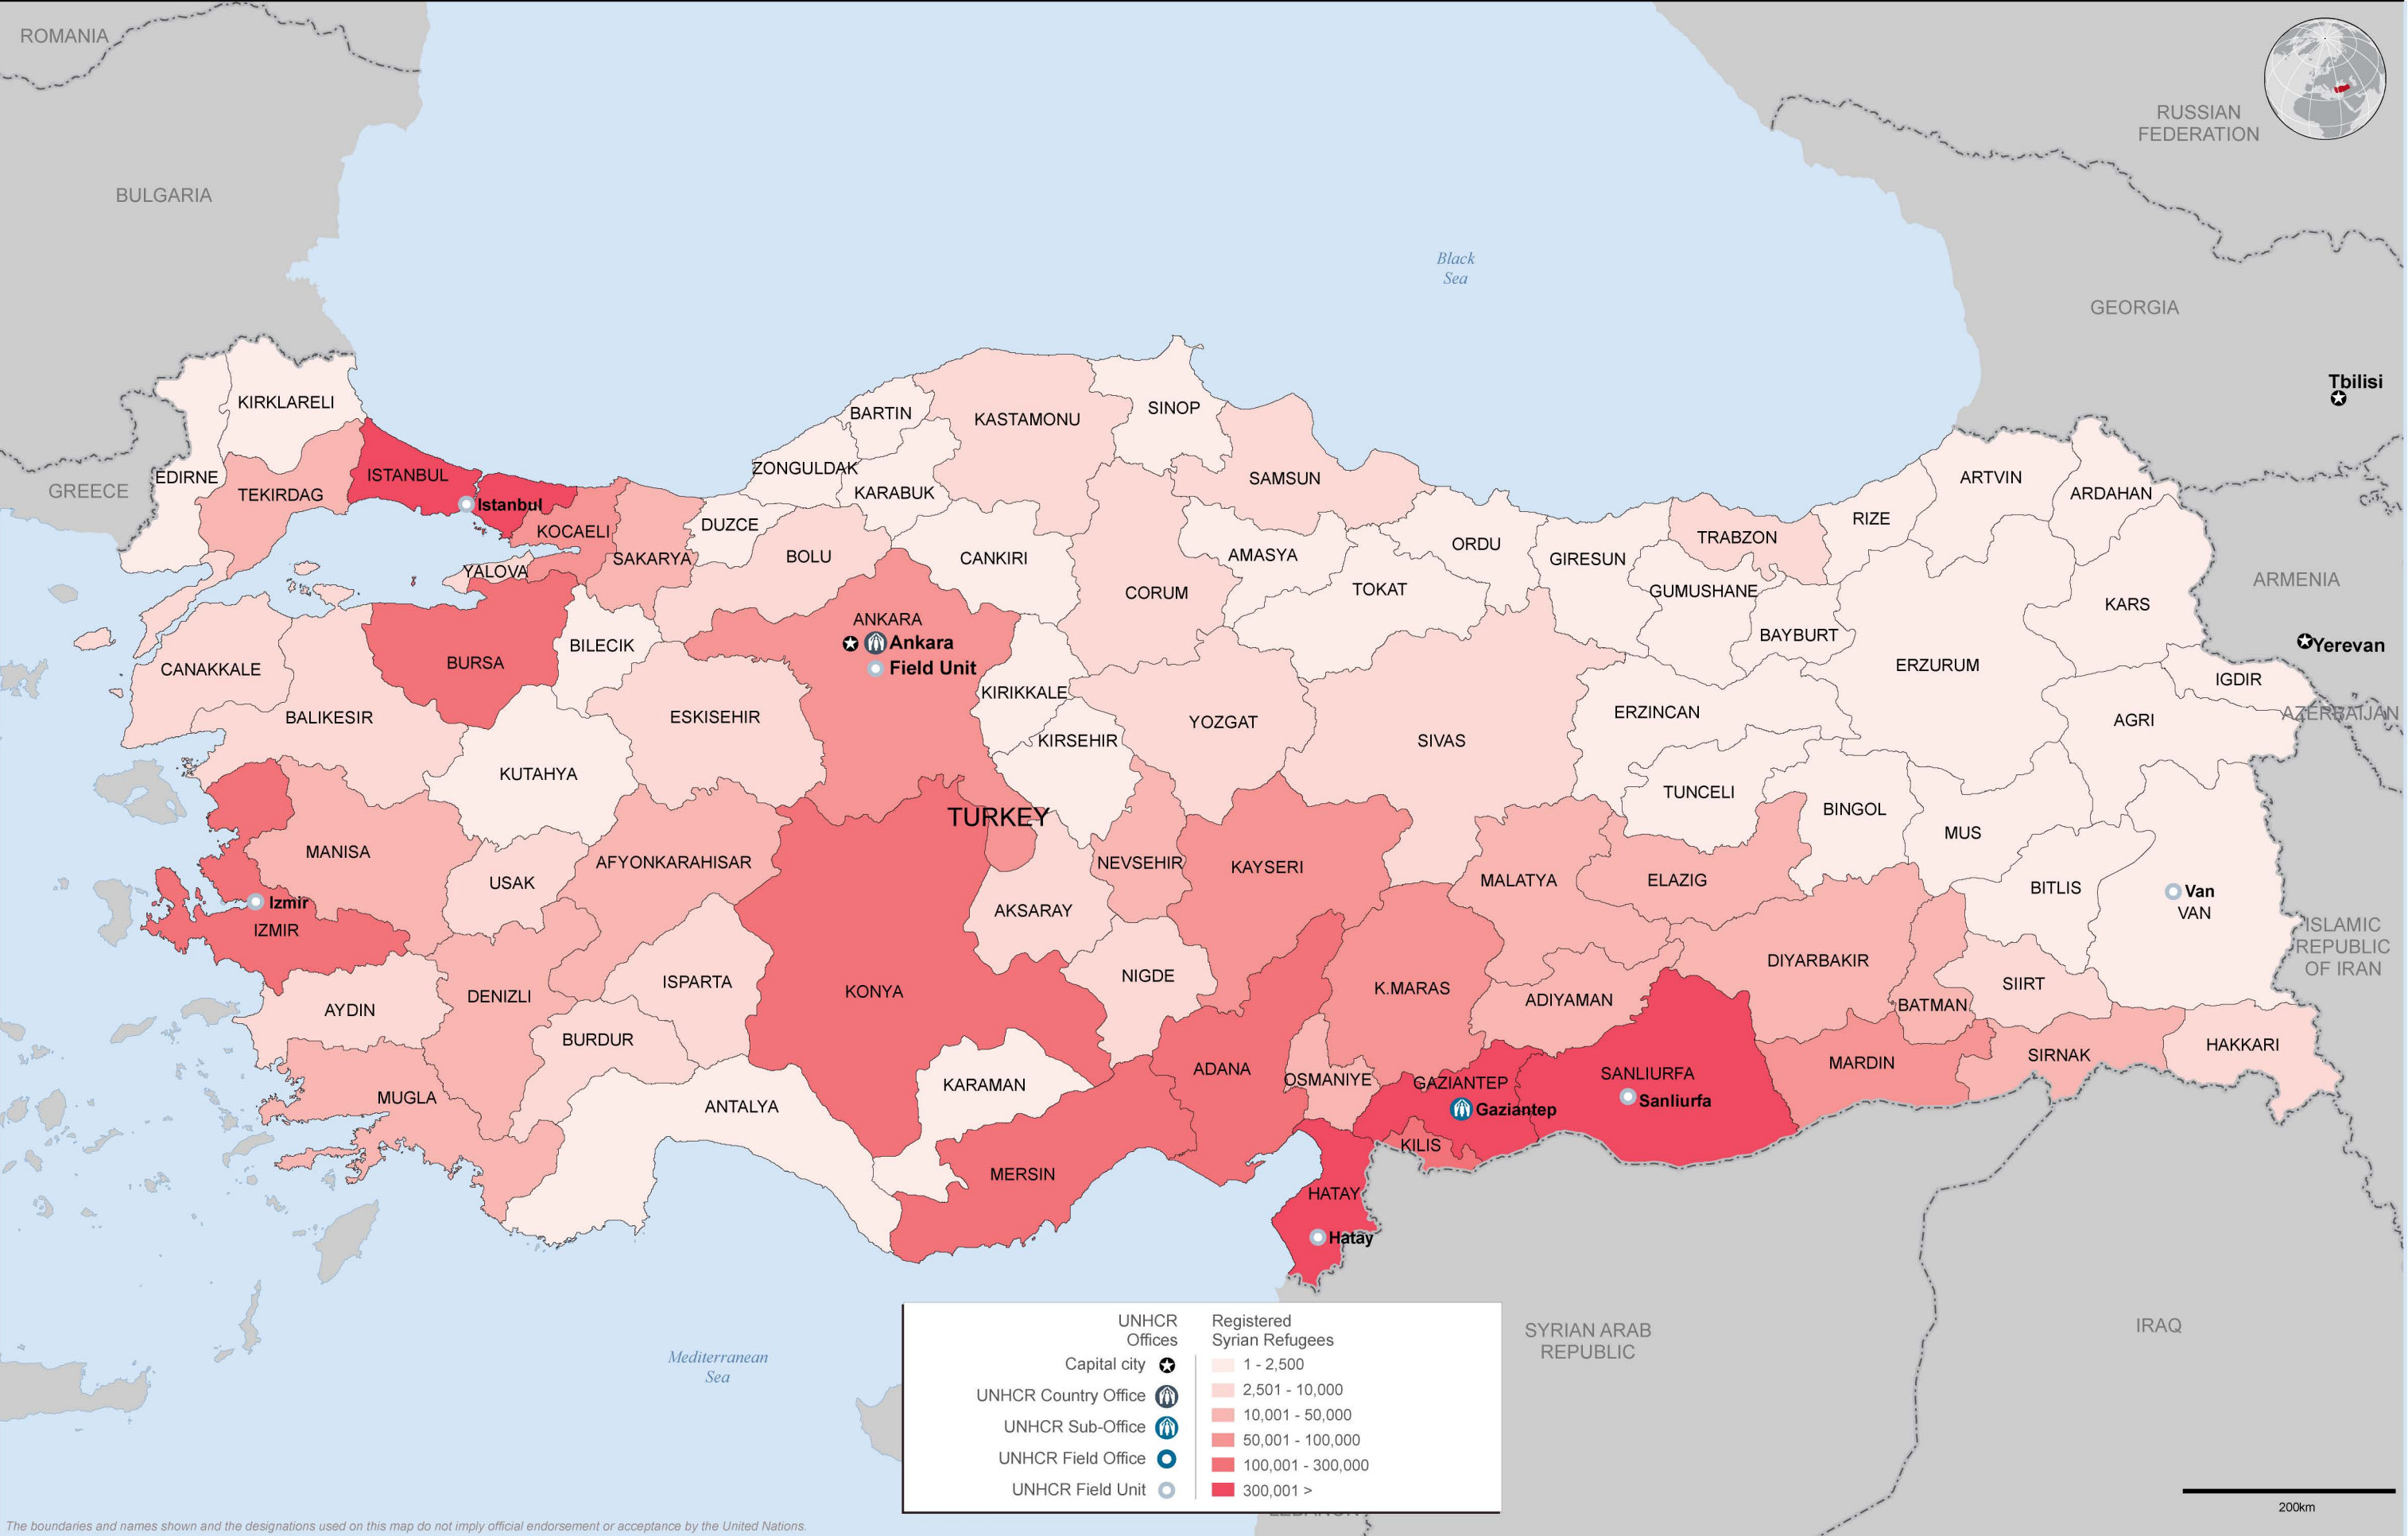

# UNHCR Turkey: Provincial Breakdown Syrian Refugees in Turkey

as of 02 July 2020

The boundaries and names shown and the designations used on this map do not imply official endorsement or acceptance by the United Nations.