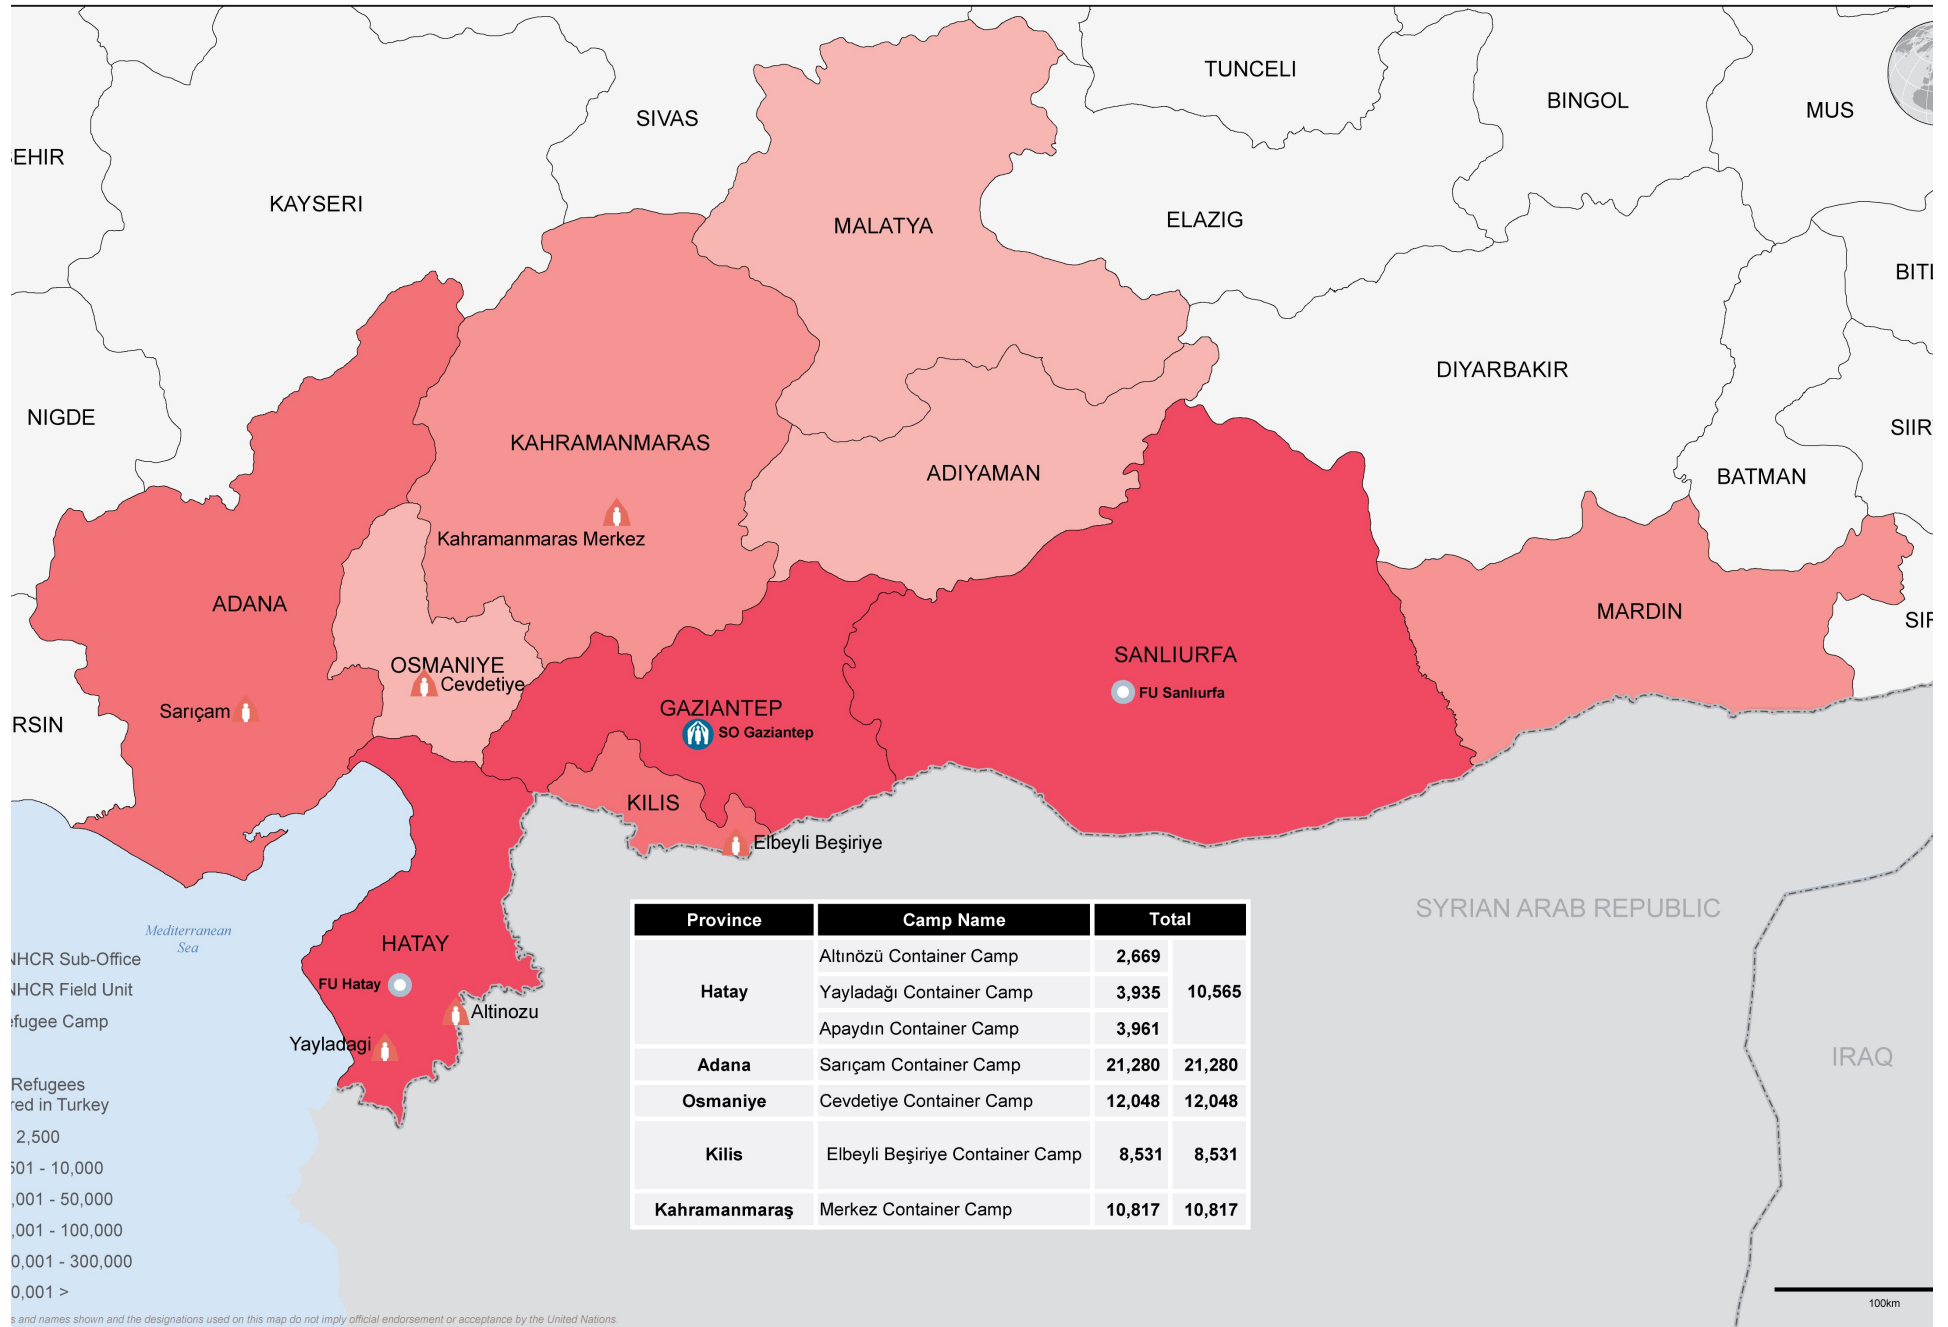

HCR Turkey:

Refugee Camps and Provincial Breakdown of Syrian Refugees Registered in South East Turkey

June 2020

Province	Camp Name	Total
Hatay	Altınözü Container Camp	2,669
	Yayladağı Container Camp	3,935
	Apaydın Container Camp	3,961
Adana	Sarıçam Container Camp	21,280
Osmaniye	Cevdetiye Container Camp	12,048
Kilis	Elbeyli Beşiriye Container Camp	8,531
Kahramanmaraş	Merkez Container Camp	10,817

UNHCR Sub-Office
UNHCR Field Unit
Refugee Camp

Refugees
red in Turkey
2,500
501 - 10,000
10,001 - 50,000
50,001 - 100,000
100,001 - 300,000
300,001 >