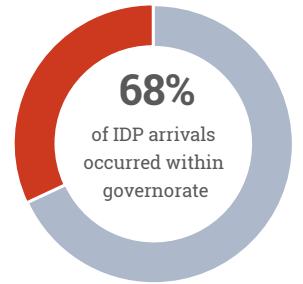

Governorate summary