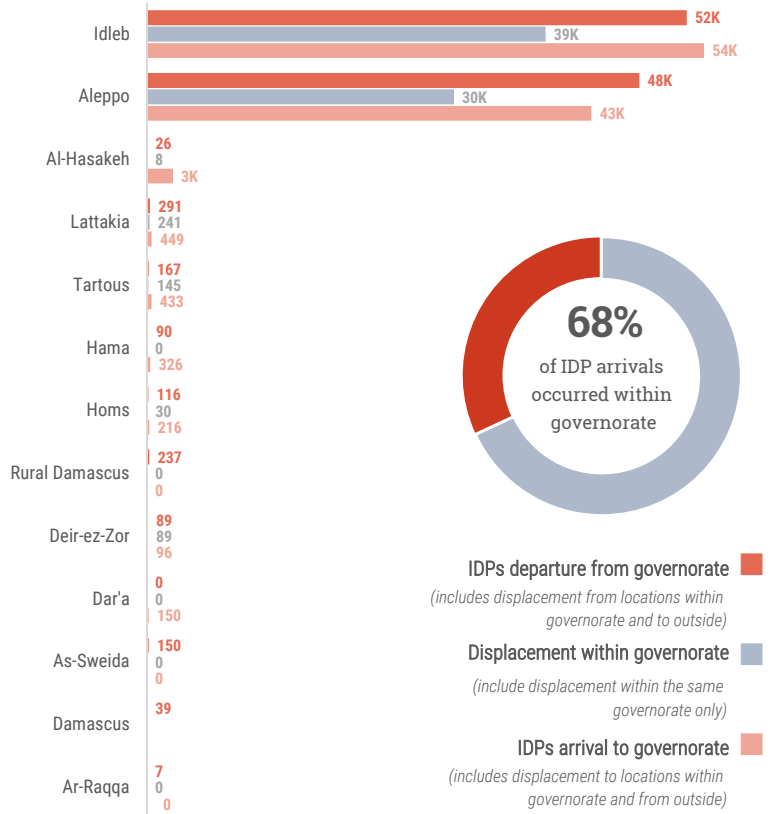

Governorate summary