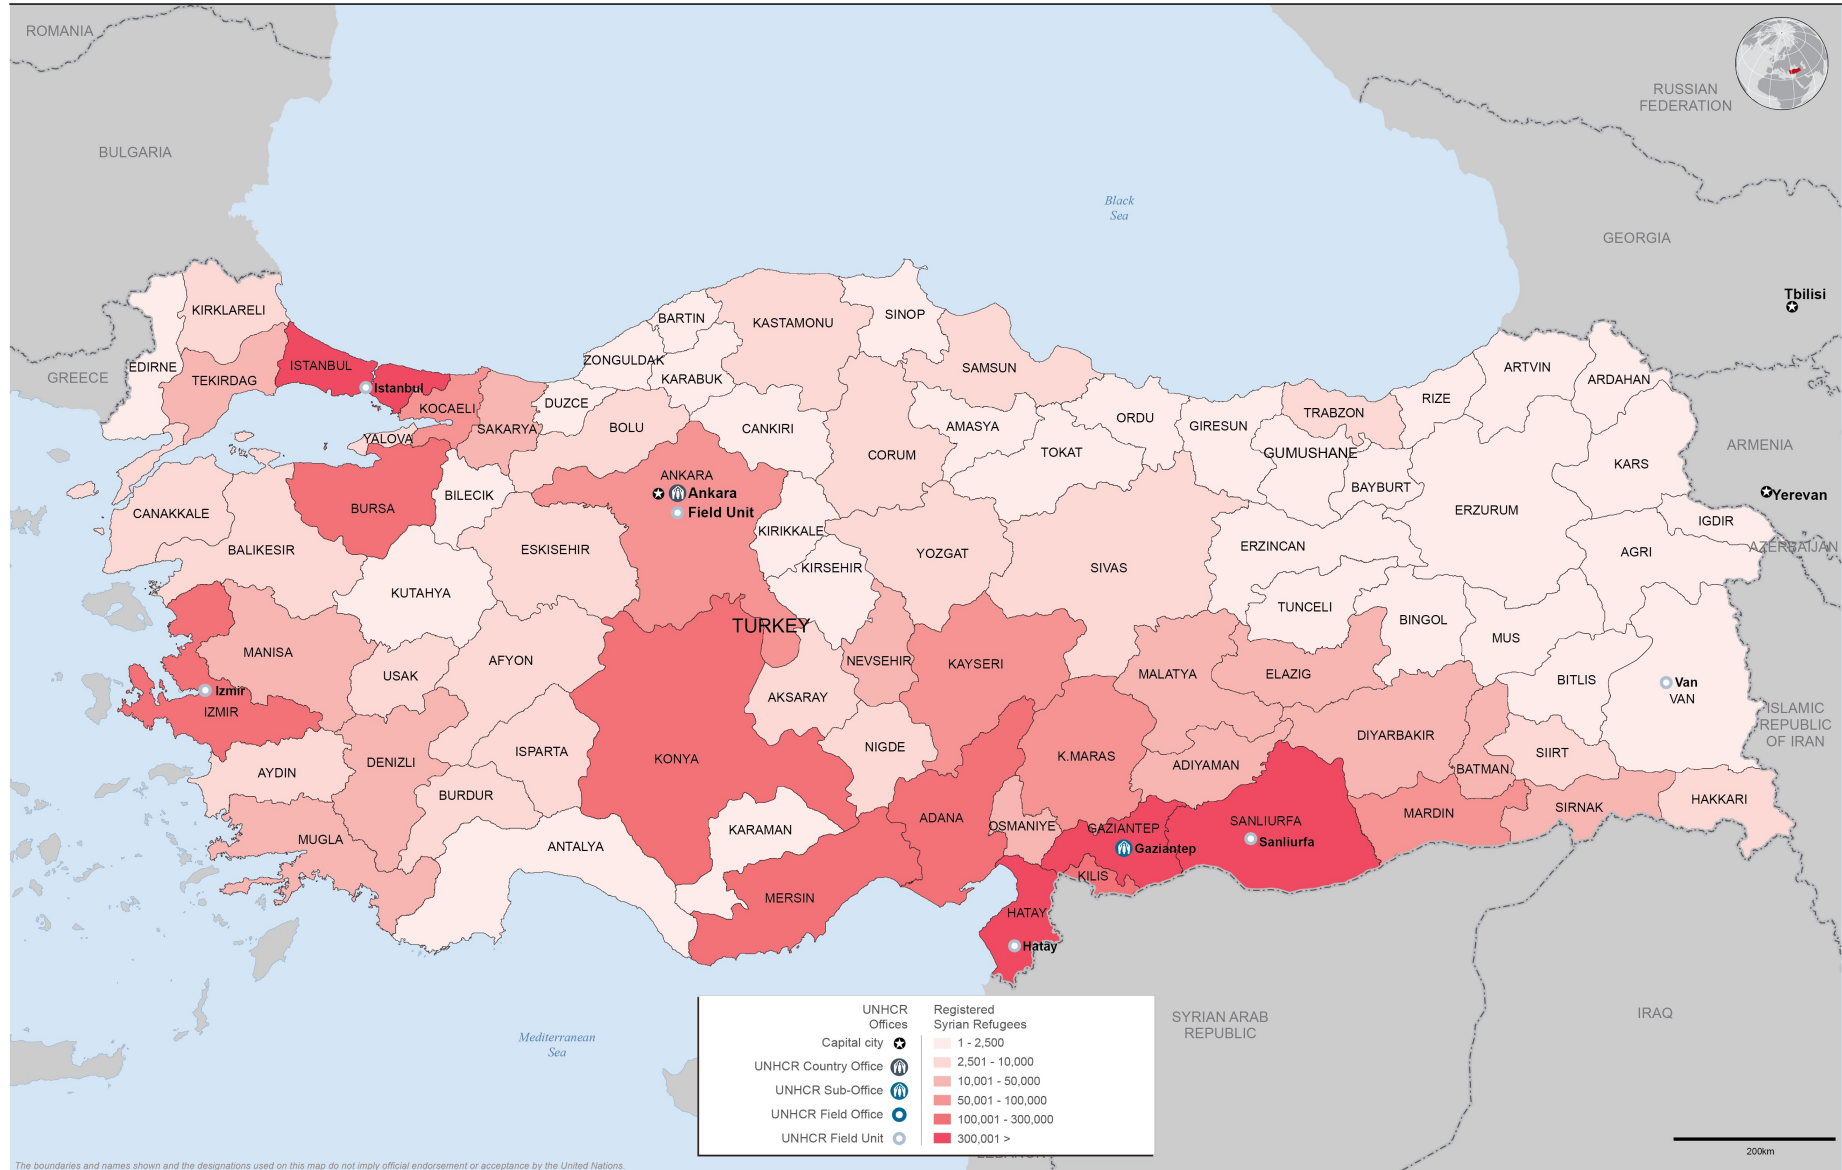

UNHCR Turkey:

Provincial Breakdown Syrian Refugees in Turkey

as of 03 April 2020