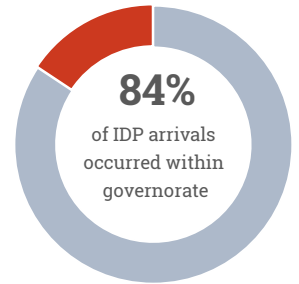

January 2020 updates

In January 2020, the humanitarian community tracked about 464,800 IDPs movements across Syria. The largest population movement recorded in Idleb governorate with about 320,600 IDPs, including 297,000 IDPs displaced from within Idleb governorate and 23,500 IDPs displaced from Aleppo governorate. The second-largest population movement was recorded in Aleppo governorate with around 132,600 IDPs, including 86,100 people arriving from within Aleppo governorate and 46,400 IDPs from Idleb governorate. The third-largest movement in the first month of the year is recorded in Al-Hasakeh governorate with around 4,900 IDPs of which 3,700 displaced within the governorate while the rest moved from Aleppo governorate. In Ar-Raqqa governorate around 3,400 IDPs movements reported. Lattakia governorate received around 1,300 IDPs from several governorates in Syria including Aleppo, Homs, Tartous and Hama governorates. In Rural Damascus governorate, about 100 IDP movements reported.

Governorate summary

IDPs departure from governorate
(includes displacement from locations within governorate and to outside)

Displacement within governorate
(include displacement within the same governorate only)

IDPs arrival to governorate
(includes displacement to locations within governorate and from outside)

IDP movements map

(K: thousand)