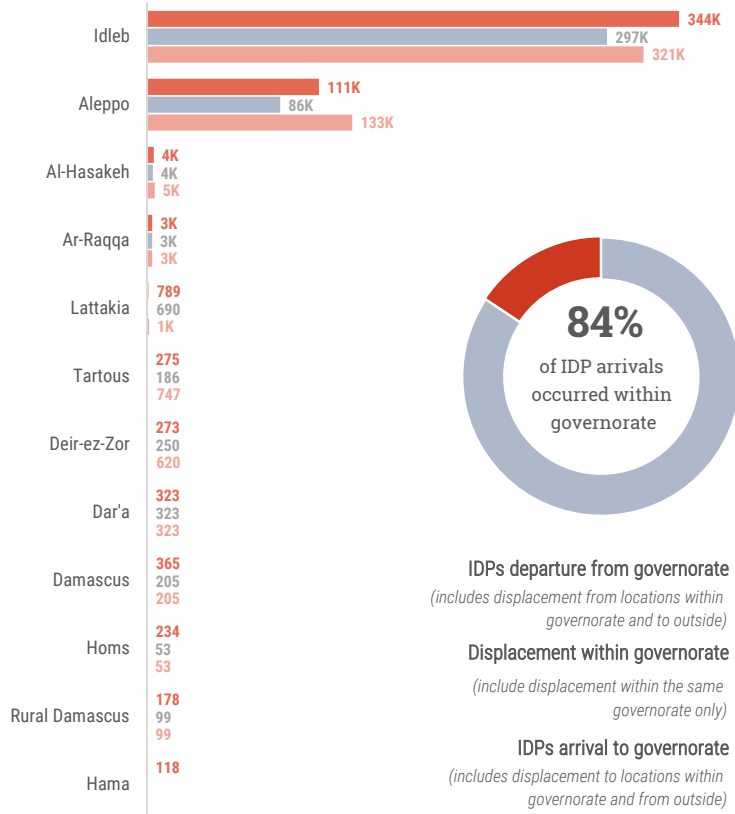

January 2020 updates

In January 2020, the humanitarian community tracked about 464,800 IDPs movements across Syria. The largest population movement recorded in Idleb governorate with about 320,600 IDPs, including 297,000 IDPs displaced from within Idleb governorate and 23,500 IDPs displaced from Aleppo governorate. The second-largest population movement was recorded in Aleppo governorate with around 132,600 IDPs, including 86,100 people arriving from within Aleppo governorate and 46,400 IDPs from Idleb governorate. The third-largest movement in the first month of the year is recorded in Al-Hasakeh governorate with around 4,900 IDPs of which 3,700 displaced within the governorate while the rest moved from Aleppo governorate. In Ar-Raqqa governorate around 3,400 IDPs movements reported. Lattakia governorate received around 1,300 IDPs from several governorates in Syria including Aleppo, Homs, Tartous and Hama governorates. In Rural Damascus governorate, about 100 IDP movements reported.

Governorate summary

IDPs departure from governorate
(includes displacement from locations within governorate and to outside)

Displacement within governorate
(include displacement within the same governorate only)

IDPs arrival to governorate
(includes displacement to locations within governorate and from outside)

IDP movements map

(K: thousand)