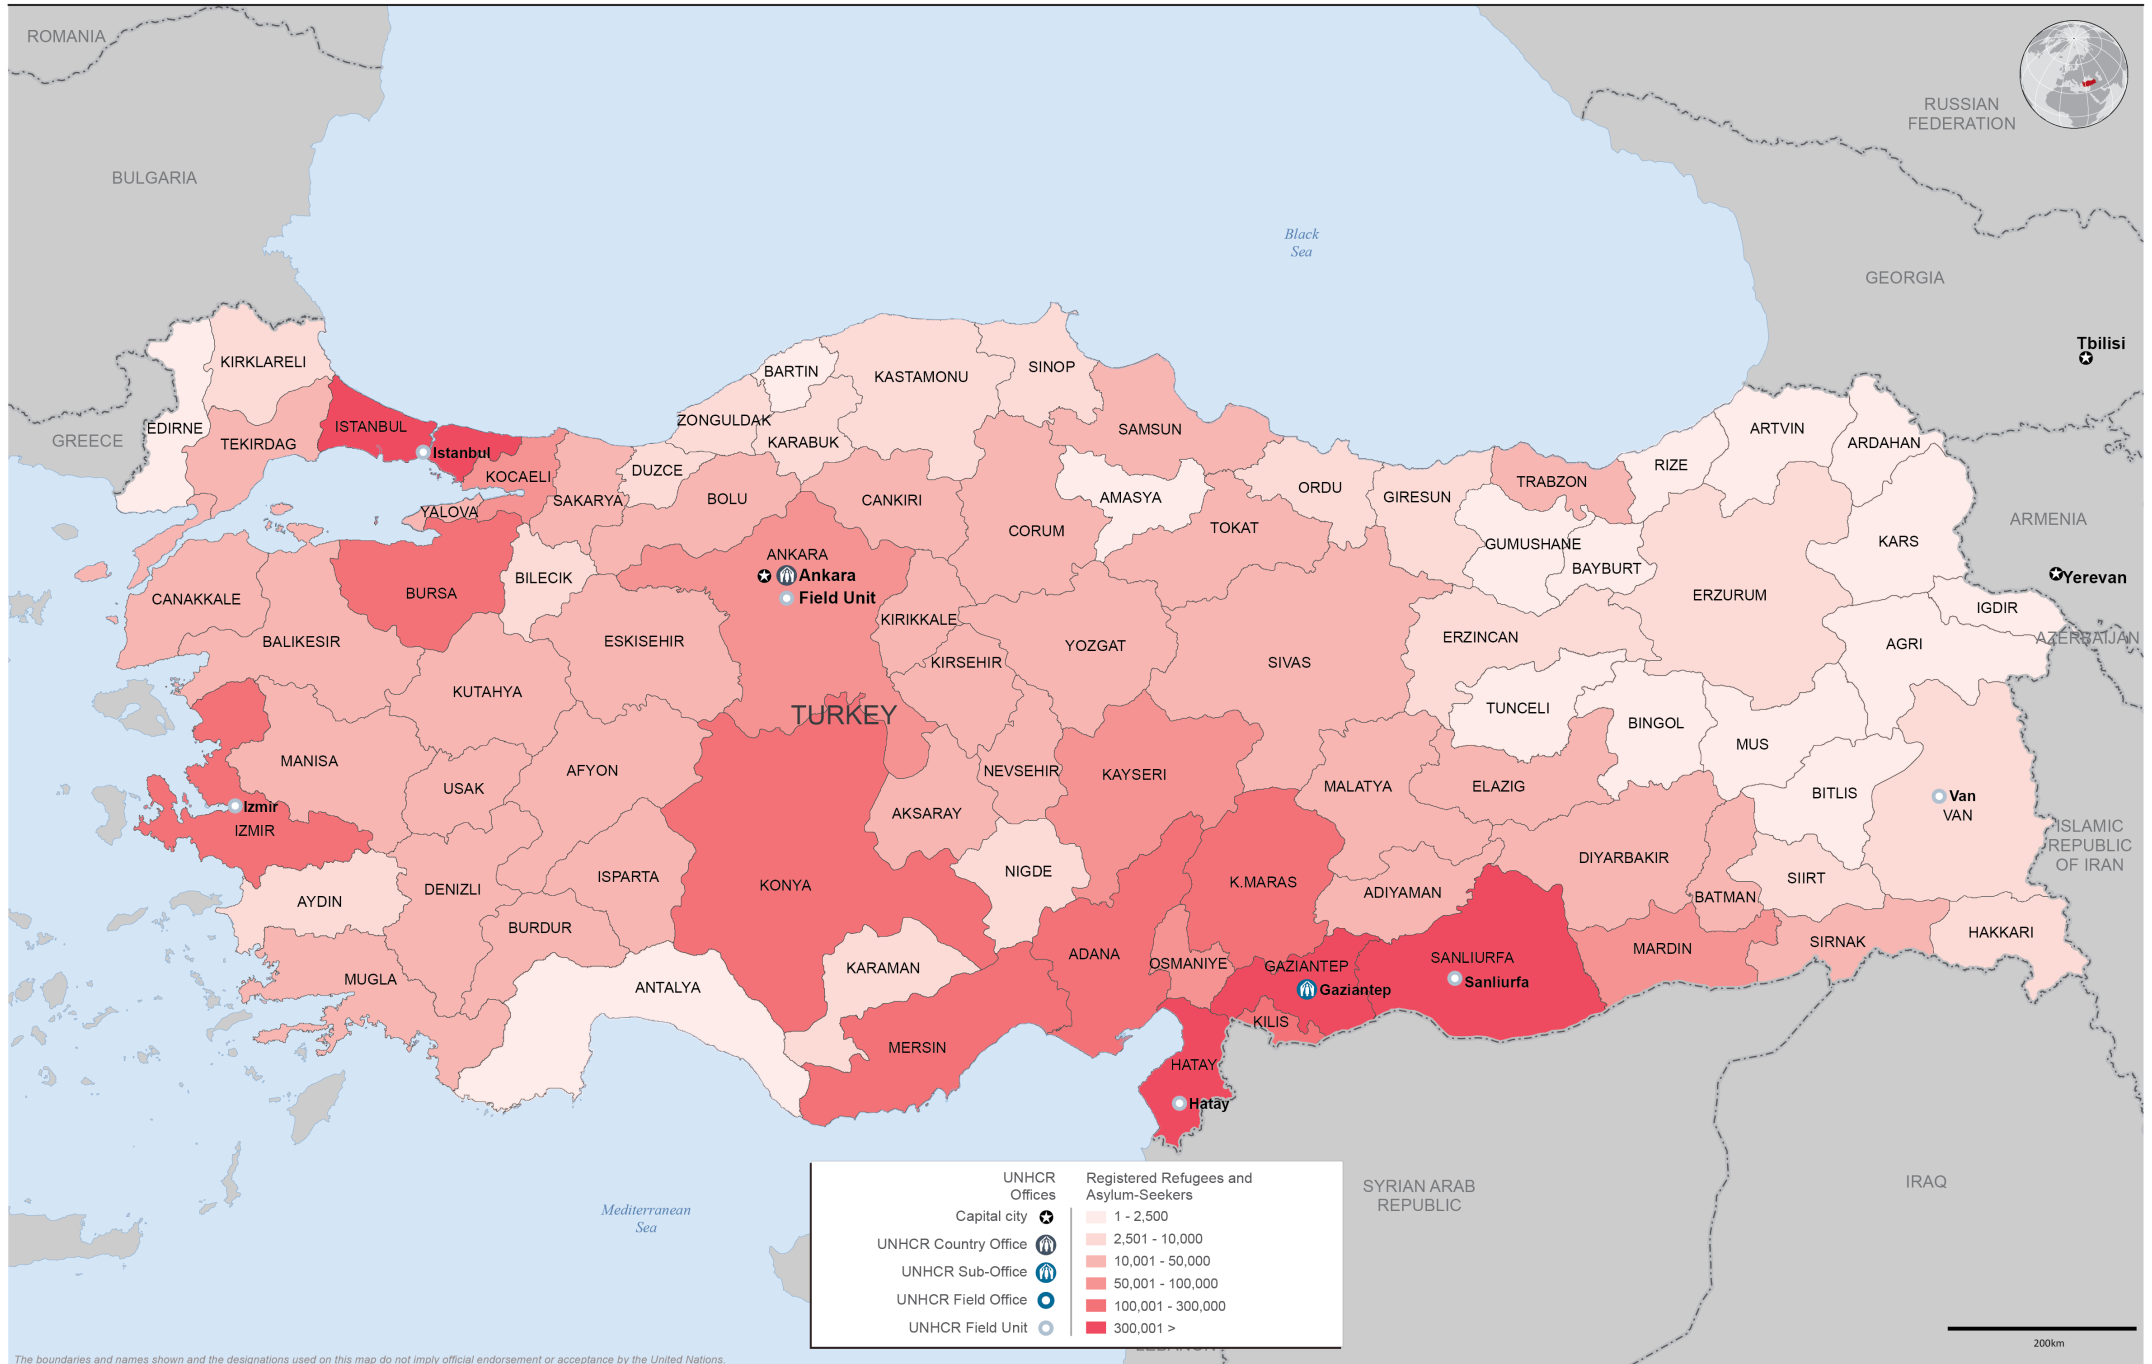

UNHCR Turkey:

Provincial Breakdown of Refugees and Asylum-Seekers in Turkey

as of 30 January 2020*