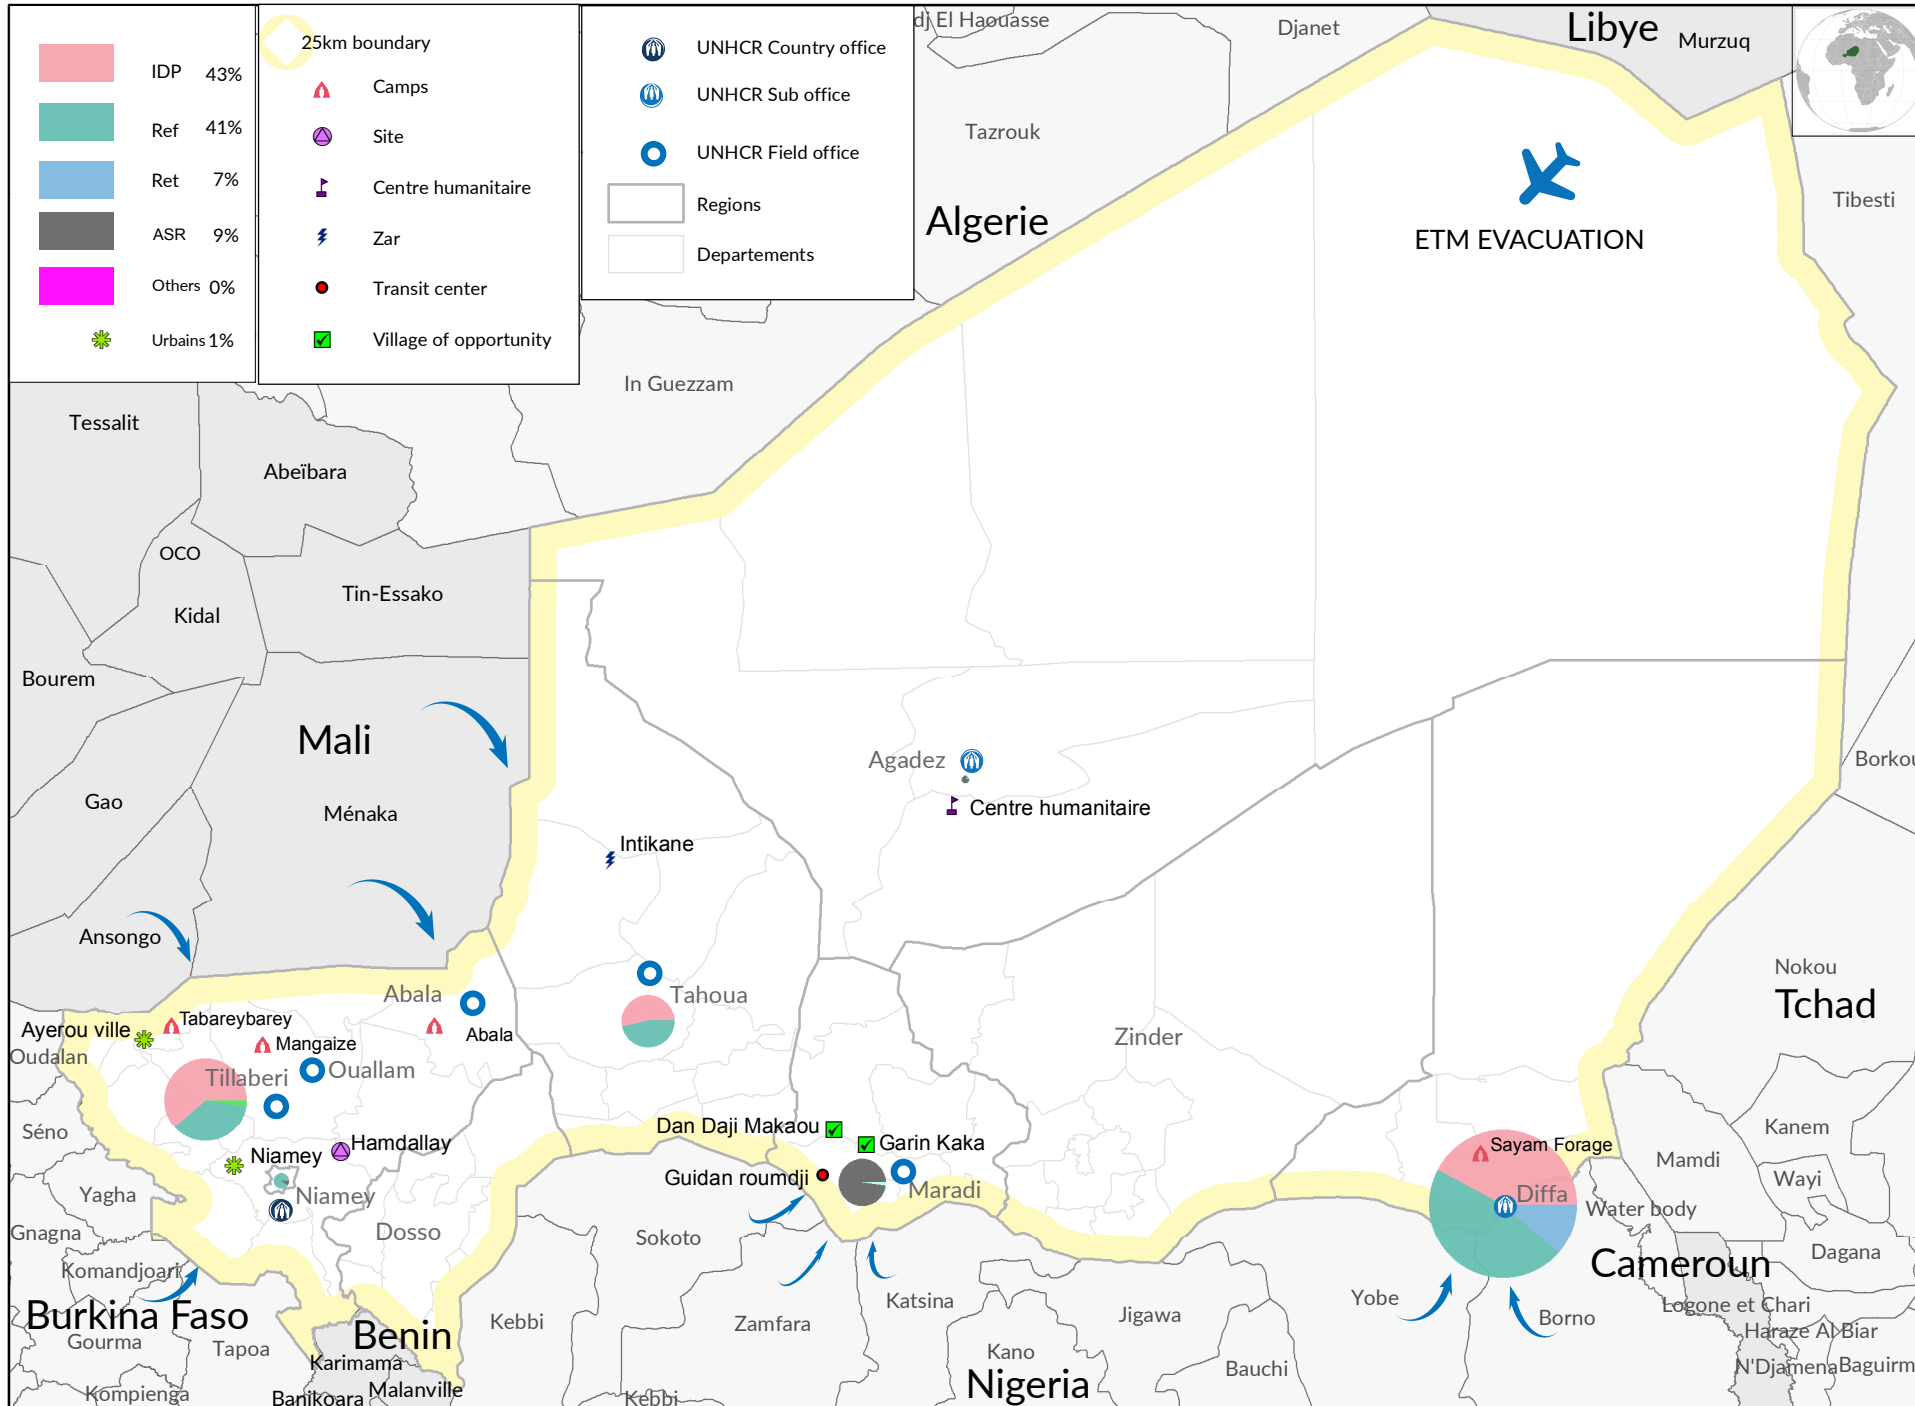

# UNHCR Niger | Population of concern

31-Dec-2019

**439,686**  
Persons of concern  
in Niger

119,541  
Nigerian Refugees in Diffa

109,404  
IDPs in Diffa

29,954  
Nigerien returnees  
from Nigeria

35,359  
Refugees in Maradi

80,844  
IDPs in Tahoua &  
Tillabéri

1,608  
Agadez Refugees &  
Asylum Seekers

634  
ETM population  
Refugees & Asylum  
Seekers

57,999  
Malian Refugees

1,794  
Asylum seeker  
Diffa & Niamey

2,190  
Persons of concern  
from Burkina in  
Tillabéri

255  
Others Refugees