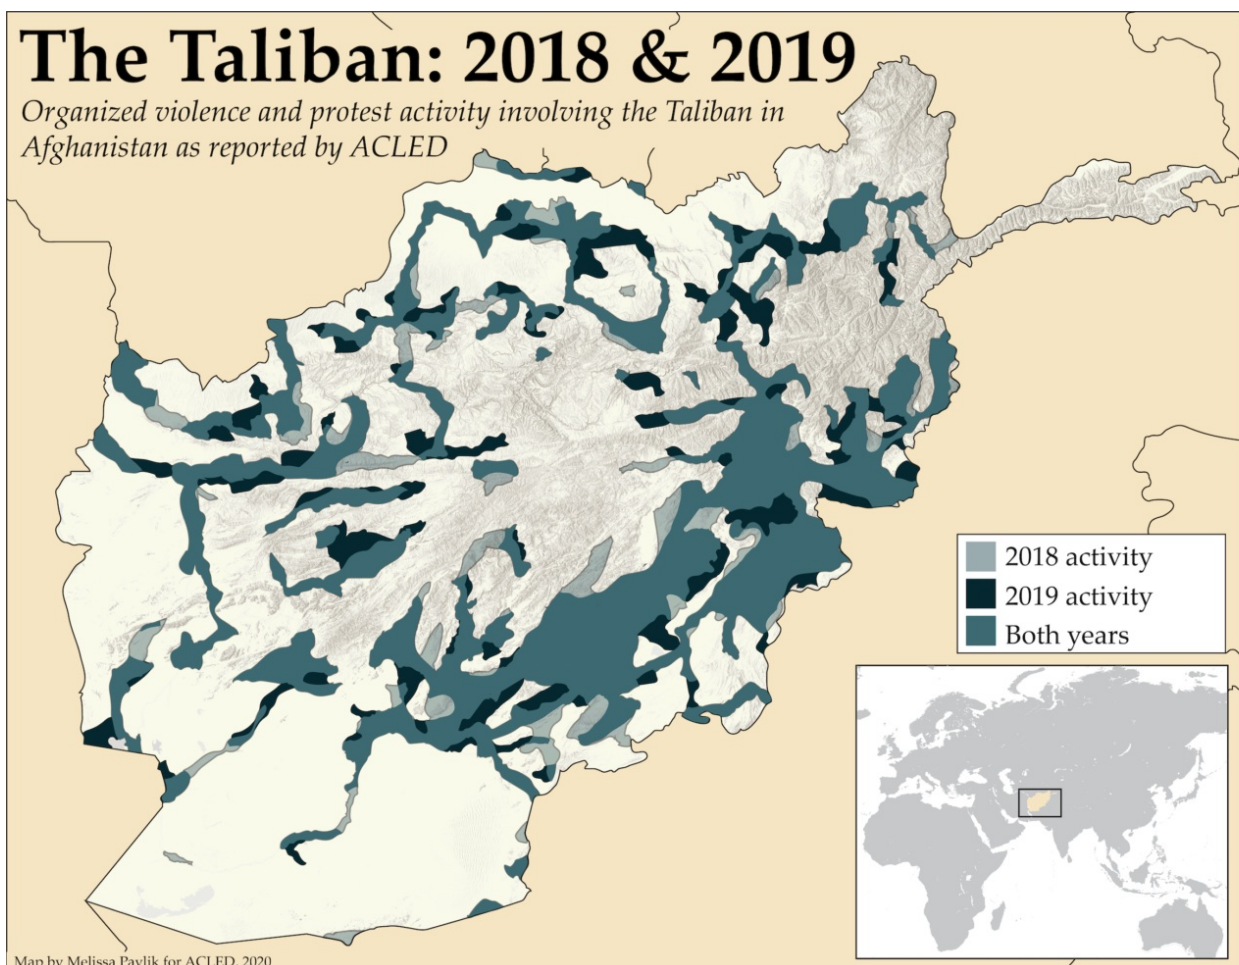

# The Taliban: 2018 & 2019

[acleddata.com/2020/01/07/the-taliban-2018-2019/](https://acleddata.com/2020/01/07/the-taliban-2018-2019/)

Melissa Pavlik

January 7,  
2020

# ACLED

Bringing clarity to crisis

ACLED Research Analyst Melissa Pavlik maps Taliban activity across Afghanistan from 2018 to 2019.

ACLED is the highest quality, most widely used, real-time data and analysis source on political violence and protest around the world. Practitioners, researchers, and governments depend on ACLED for the latest reliable information on current conflict and disorder patterns. Data and analysis are found on [acleddata.com](https://acleddata.com).

© 2020 Armed Conflict Location & Event Data Project (ACLED). All rights reserved.