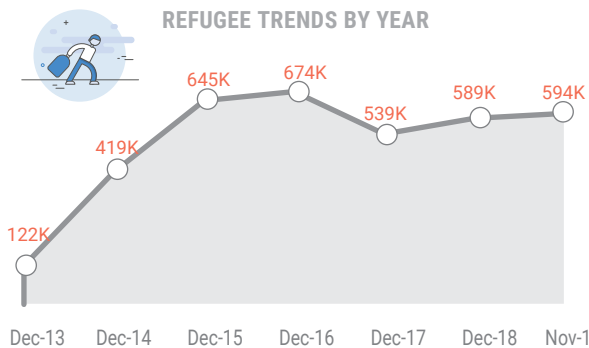

KEY FIGURES

* 30 November 2019

** 30 November 2019 *** GTSD Jan to July 2019, CMP Sept 2019

- Capital
- Centrafrican refugees
- IDPs
- Prefecture boundaries
- International boundaries