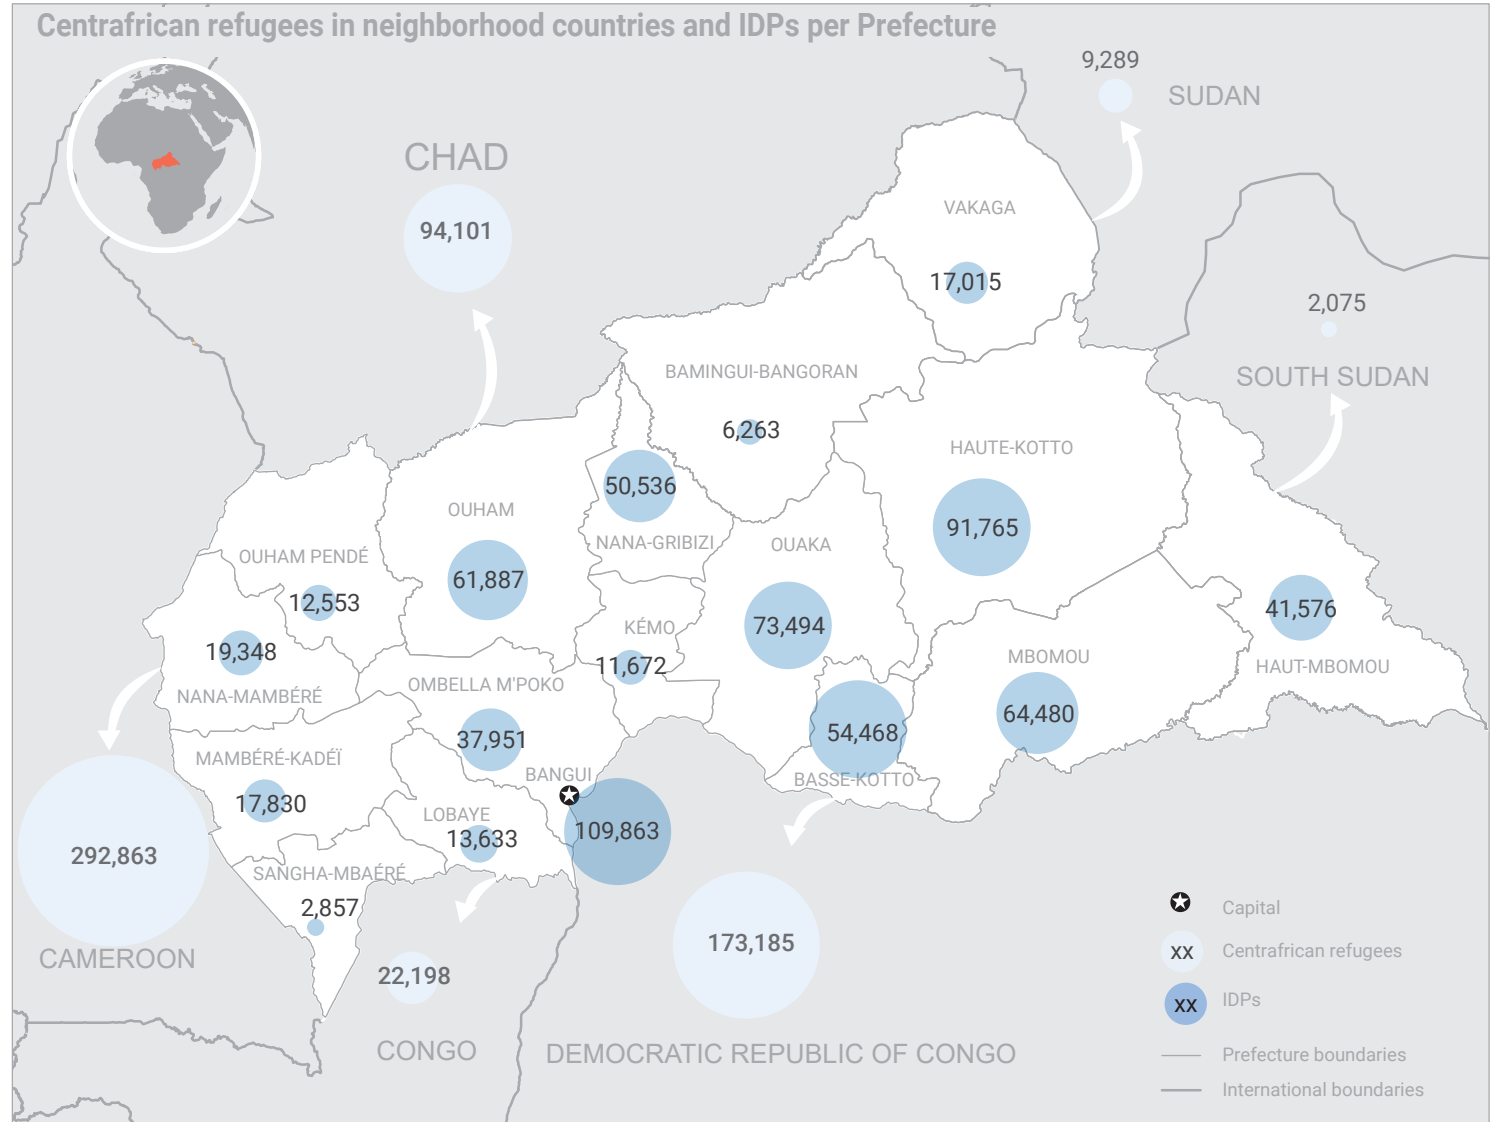

KEY FIGURES

* 30 November 2019

** 30 November 2019 *** GTSD Jan to July 2019, CMP Sept 2019

- Capital
- Centrafrican refugees
- IDPs
- Prefecture boundaries
- International boundaries