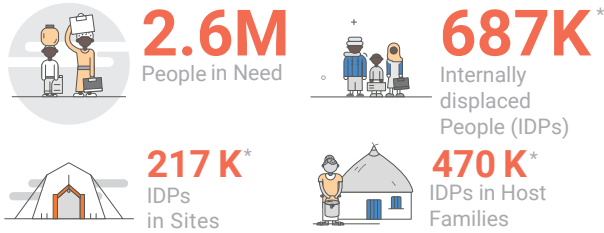

KEY FIGURES

* 30 November 2019

** 30 November 2019 *** GTSD Jan to July 2019, CMP Sept 2019

- Capital
- Centrafrican refugees
- IDPs
- Prefecture boundaries
- International boundaries