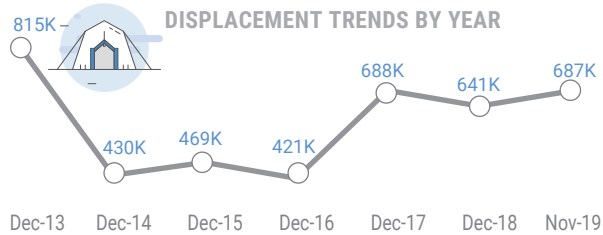

KEY FIGURES

* 30 November 2019

** 30 November 2019 *** GTSD Jan to July 2019, CMP Sept 2019

- Capital
- Centrafrican refugees
- IDPs
- Prefecture boundaries
- International boundaries