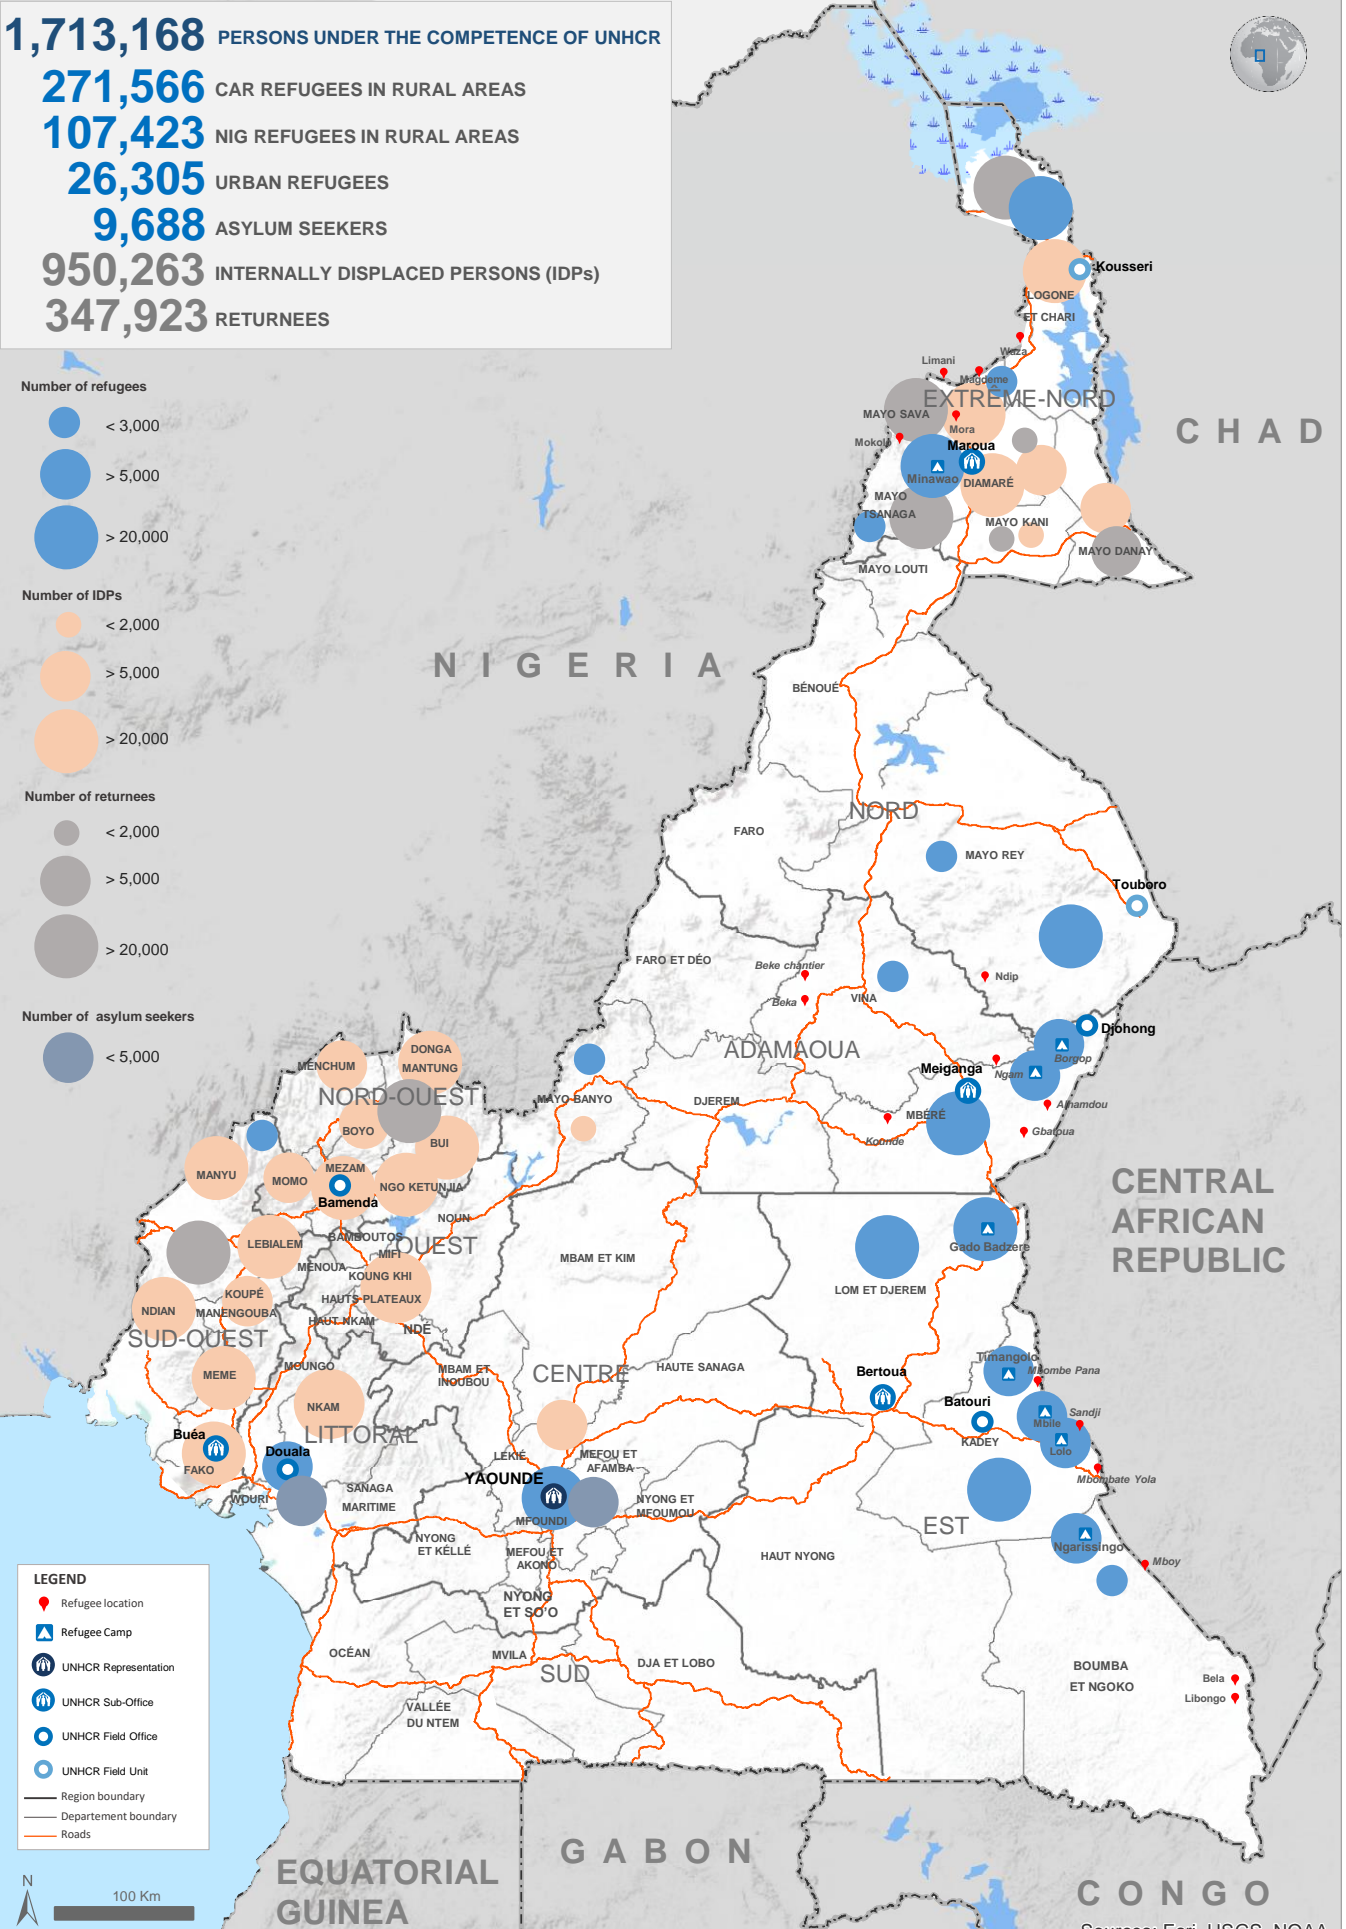

**1,713,168** PERSONS UNDER THE COMPETENCE OF UNHCR

- 271,566** CAR REFUGEES IN RURAL AREAS
- 107,423** NIG REFUGEES IN RURAL AREAS
- 26,305** URBAN REFUGEES
- 9,688** ASYLUM SEEKERS
- 950,263** INTERNALLY DISPLACED PERSONS (IDPs)
- 347,923** RETURNEES

**Number of refugees**

**Number of IDPs**

**Number of returnees**

**Number of asylum seekers**

The boundaries and names shown and the designations used on this map do not imply official endorsement or acceptance by the United Nations